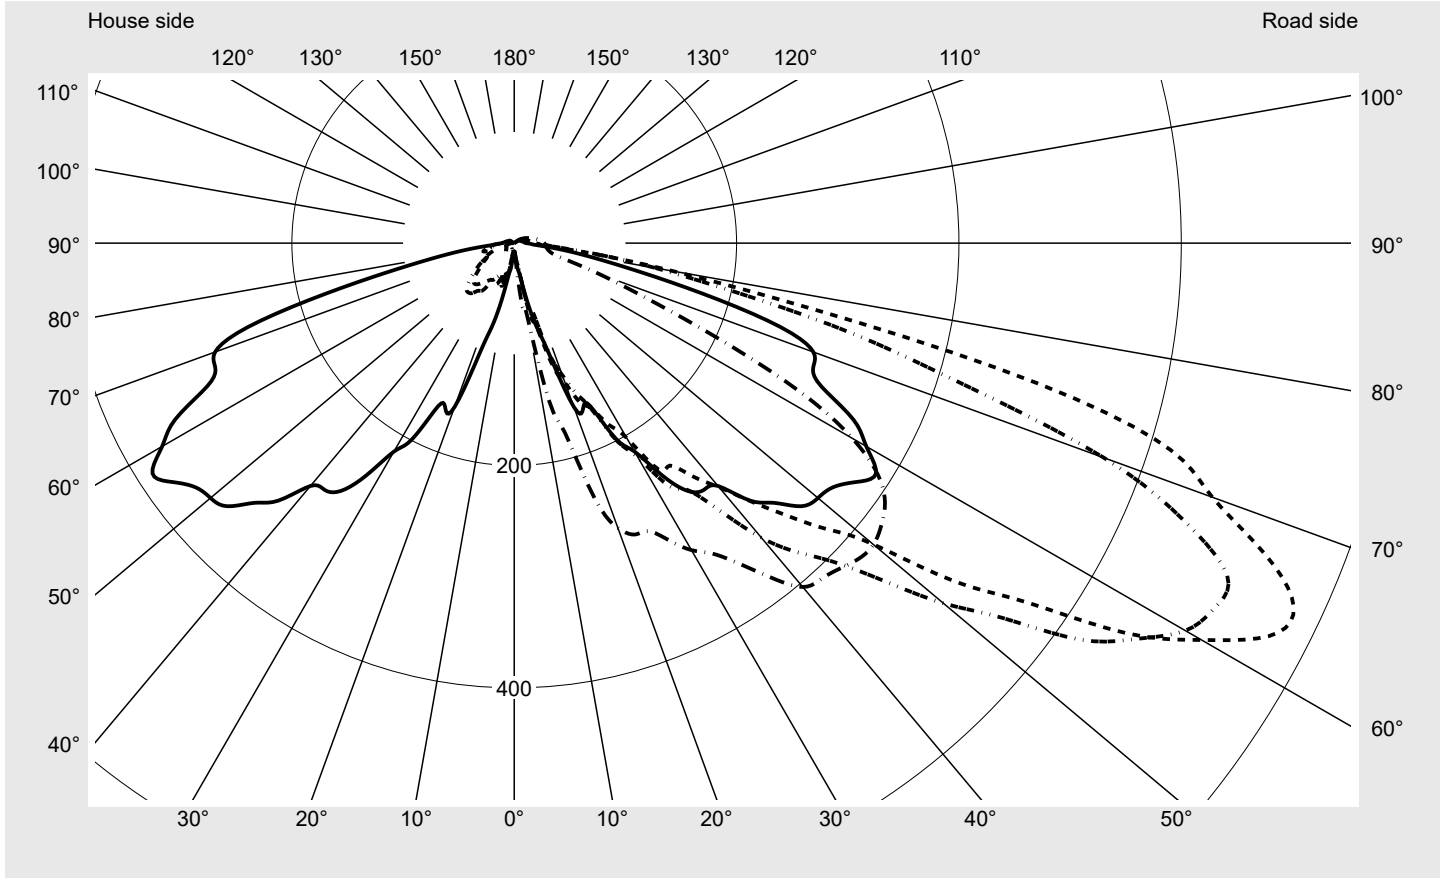

Photometric test report

Family CITY-LIGHT PLUS LED	Order number: 5XA5275KF14H + 5XA54000XBXL EAN: 4058352835258 + 4058352415573	LP number 59357_4
Version	post-top- or mounting to wall arm, shielding on building side	serial documentation 04.11.2022
Optic	asymmetric, wide distribution (ST1.2a)	
Cover	cover transparent, PMMA	
Lamps	LED 4000 K CRI ≥ 70	
Controlgear	ECG SITECO iQ	
Rated values	Net luminous flux = 1410 lm Power consumption = 10.0 W Luminous efficacy = 141 lm/W	siteco

Luminous intensity in cd/klm C180-0 C205-25 C210-30 C270-90 **Imax: 774 cd/klm**

Luminaire output ratios	
Eta	100.0%
Eta 0° - 90°	97.1%
Eta 90° - 180°	2.9%

Luminous intensity class acc. to EN13201-2	
Class:	G1
Imax 70°	682.6
Imax 80°	166.3
Imax 90°	27.0
Imax >90°	26.0
Imax >95°	22.3