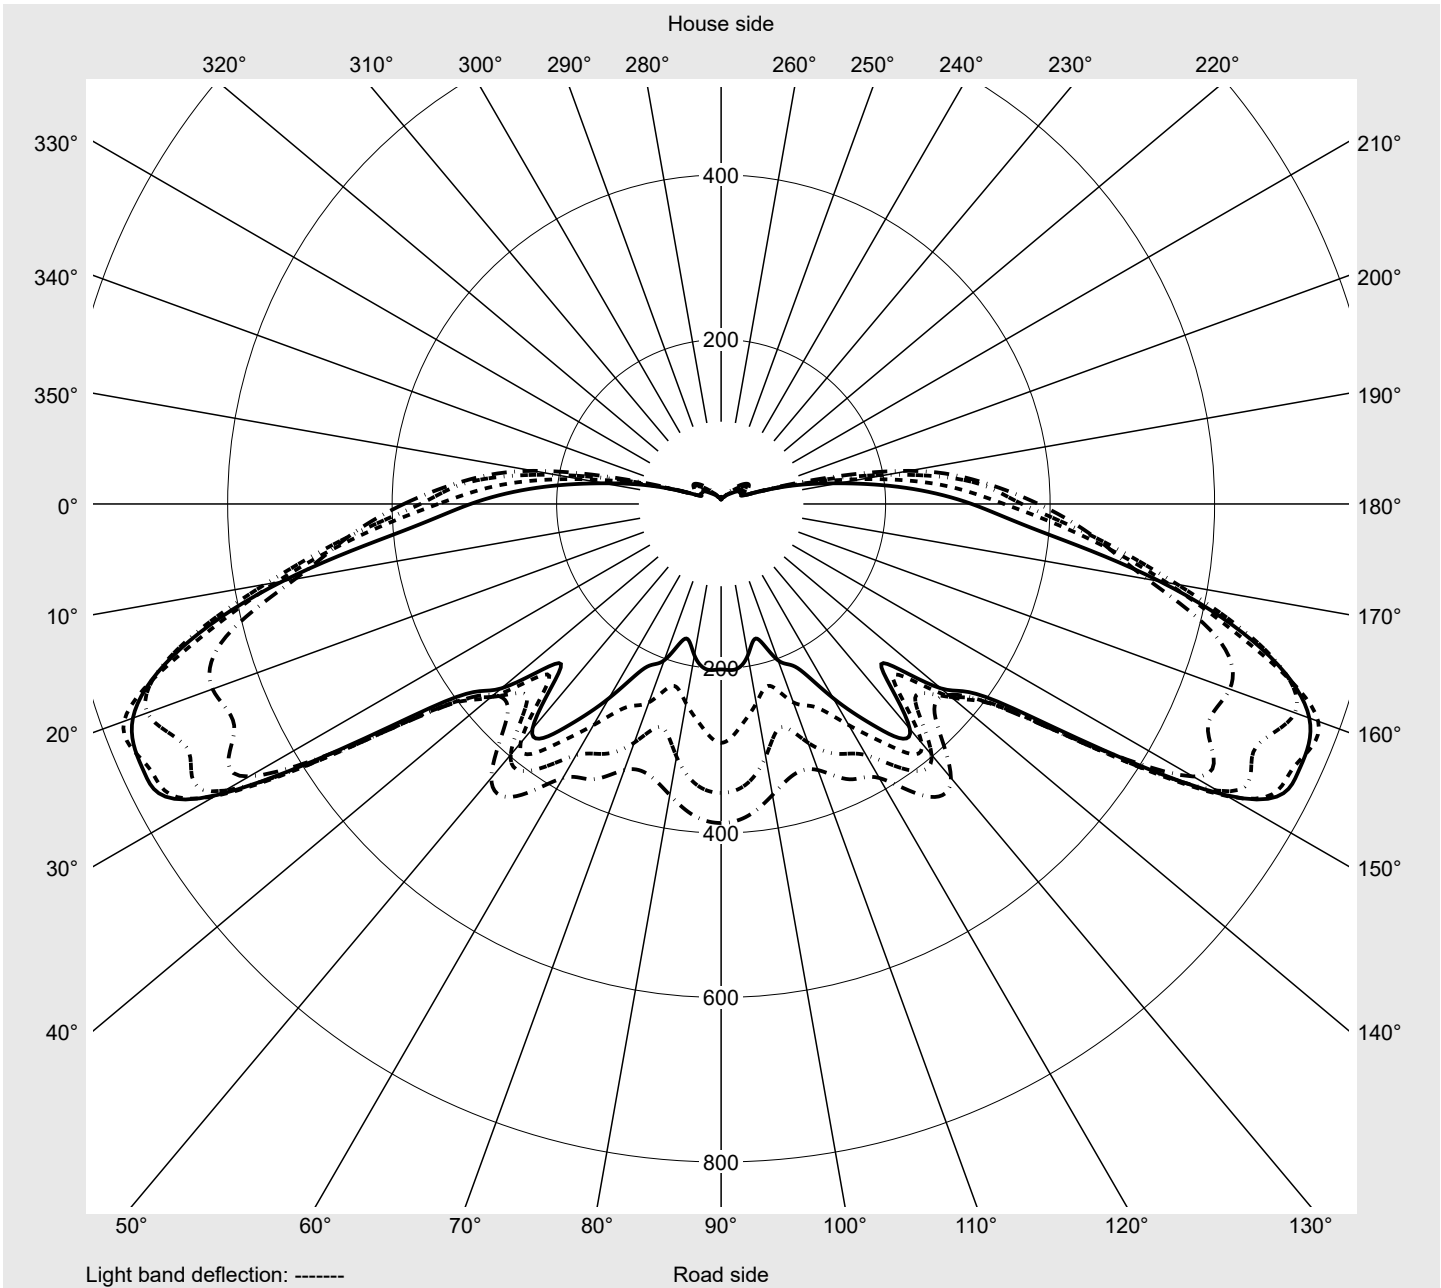

Photometric test report

Family CITY-LIGHT PLUS LED	Order number: 5XA5275KF14H + 5XA54000XBXL EAN: 4058352835258 + 4058352415573	LP number 59357_4
Version	post-top- or mounting to wall arm, shielding on building side	serial documentation 04.11.2022
Optic	asymmetric, wide distribution (ST1.2a)	
Cover	cover transparent, PMMA	
Lamps	LED 4000 K CRI ≥ 70	
Controlgear	ECG SITECO iQ	
Rated values	Net luminous flux = 1410 lm Power consumption = 10.0 W Luminous efficacy = 141 lm/W	siteco

Luminous intensity in cd/klm C180-0 C205-25 C210-30 C270-90 **Imax: 774 cd/klm**

Luminaire output ratios	
Eta	100.0%
Eta 0° - 90°	97.1%
Eta 90° - 180°	2.9%

Luminous intensity class acc. to EN13201-2	
Class:	G1
Imax 70°	682.6
Imax 80°	166.3
Imax 90°	27.0
Imax >90°	26.0
Imax >95°	22.3

Measurement conditions
DIN EN 13032 and DIN 5032

Photometric test report

Family CITY-LIGHT PLUS LED	Order number: 5XA5275KF14H + 5XA54000XBXL EAN: 4058352835258 + 4058352415573	LP number 59357_4
--------------------------------------	---	-----------------------------

Envelope curve in cd/klm **KMK 65°** **KMK 62,5°** **KMK 60°** **KMK 57,5°** **siteco**

Photometric test report

Family CITY-LIGHT PLUS LED	Order number: 5XA5275KF14H + 5XA54000XBXL EAN: 4058352835258 + 4058352415573	LP number 59357_4
Table of values for luminous intensities		Maximum luminous intensity
siteco		