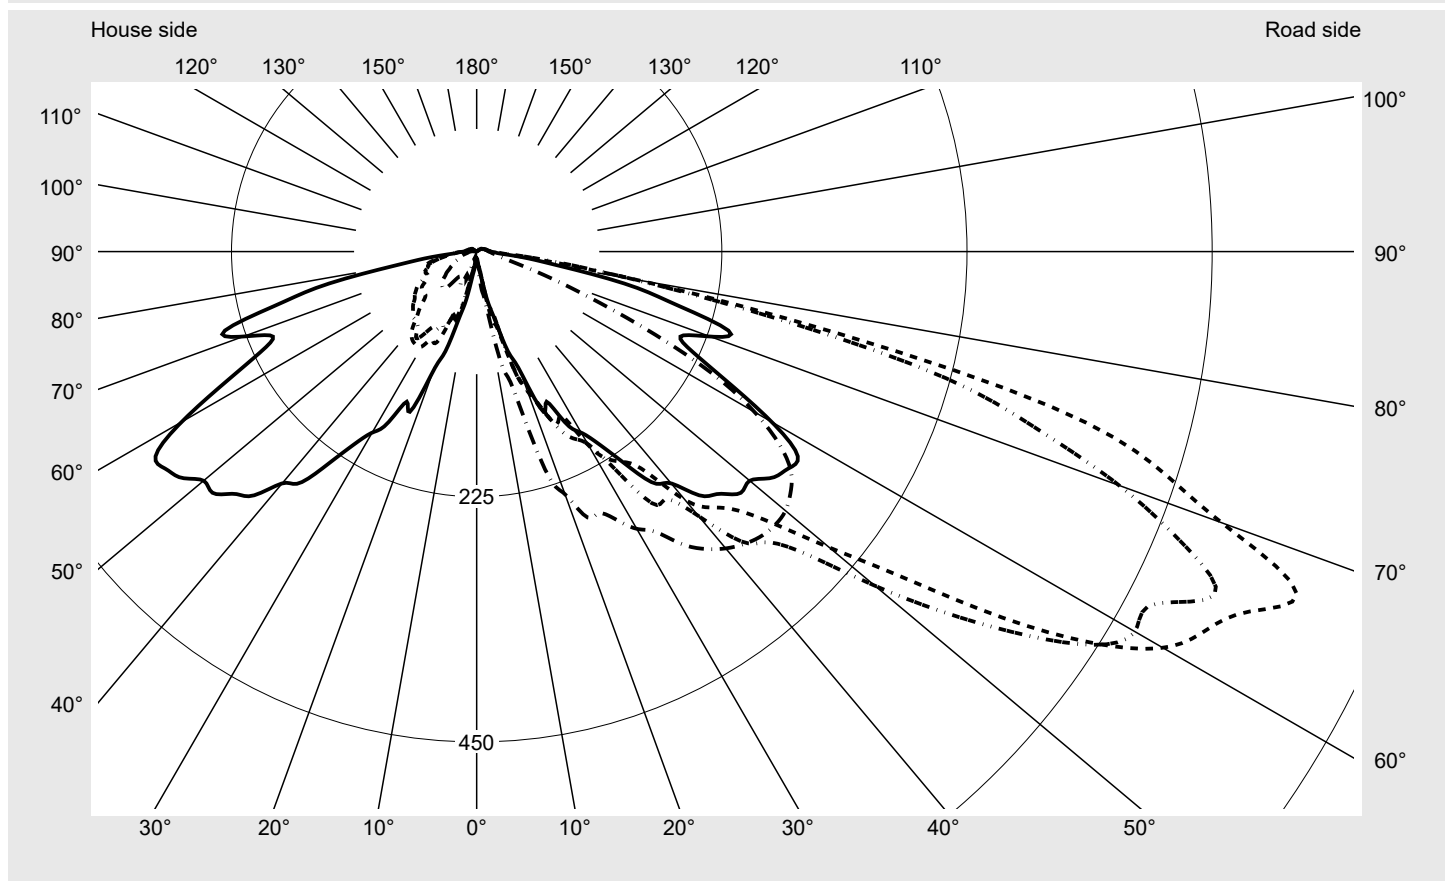

Photometric test report

Family
CITY-LIGHT PLUS LED

Order number: **5XA5275MF14H**
EAN: **4058352835340**

LP number
57130_34

Version post-top- or mounting to wall arm
Optic asymmetric, wide distribution (ST1.2a)
Cover cover transparent, PMMA
Lamps LED 2700 K | CRI ≥ 70
Controlgear ECG SITECO iQ
Rated values Net luminous flux = 1470 lm
Power consumption = 11.8 W
Luminous efficacy = 124.6 lm/W

serial
documentation
26.10.2022

siteco

Luminous intensity in cd/klm

C180-0

C205-25

C210-30

C270-90

Imax: 814 cd/klm

Luminaire output ratios

Eta	100.0%
Eta 0° - 90°	97.4%
Eta 90° - 180°	2.6%

Luminous intensity class acc. to EN13201-2

Class:	G1
Imax 70°	727.6
Imax 80°	157.2
Imax 90°	13.4
Imax >90°	12.4
Imax >95°	10.3

Measurement conditions