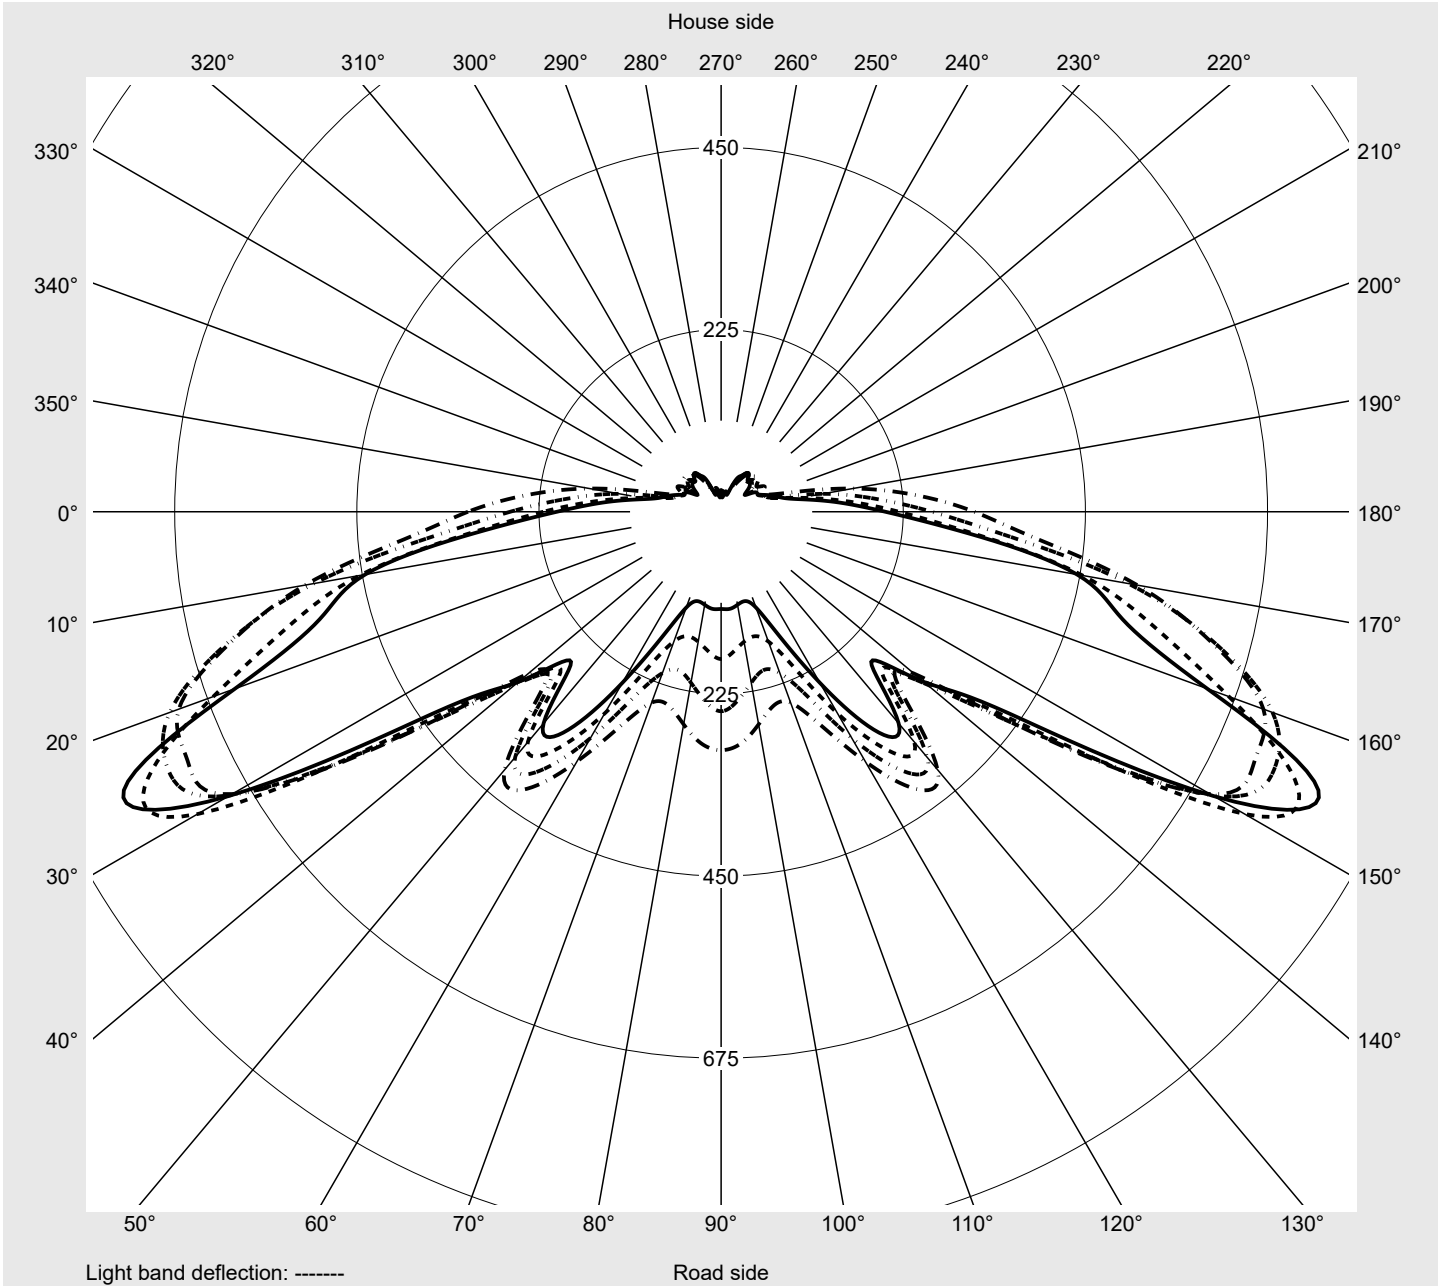

Photometric test report

Family
CITY-LIGHT PLUS LED

Order number: **5XA5275MF14H**
EAN: **4058352835340**

LP number
57130_34

Version post-top- or mounting to wall arm
Optic asymmetric, wide distribution (ST1.2a)
Cover cover transparent, PMMA
Lamps LED 2700 K | CRI ≥ 70
Controlgear ECG SITECO iQ
Rated values Net luminous flux = 1470 lm
Power consumption = 11.8 W
Luminous efficacy = 124.6 lm/W

serial
documentation
26.10.2022

siteco

Luminous intensity in cd/klm

C180-0

C205-25

C210-30

C270-90

Imax: 814 cd/klm

Luminaire output ratios

Eta	100.0%
Eta 0° - 90°	97.4%
Eta 90° - 180°	2.6%

Luminous intensity class acc. to EN13201-2

Class:	G1
Imax 70°	727.6
Imax 80°	157.2
Imax 90°	13.4
Imax >90°	12.4
Imax >95°	10.3

Measurement conditions

Envelope curve in cd/klm **KMK 67.5°** **KMK 65°** **KMK 62.5°** **KMK 60°** **siteco**

Photometric test report

Family CITY-LIGHT PLUS LED	Order number: 5XA5275MF14H EAN: 4058352835340	LP number 57130_34
---	--	-------------------------------------