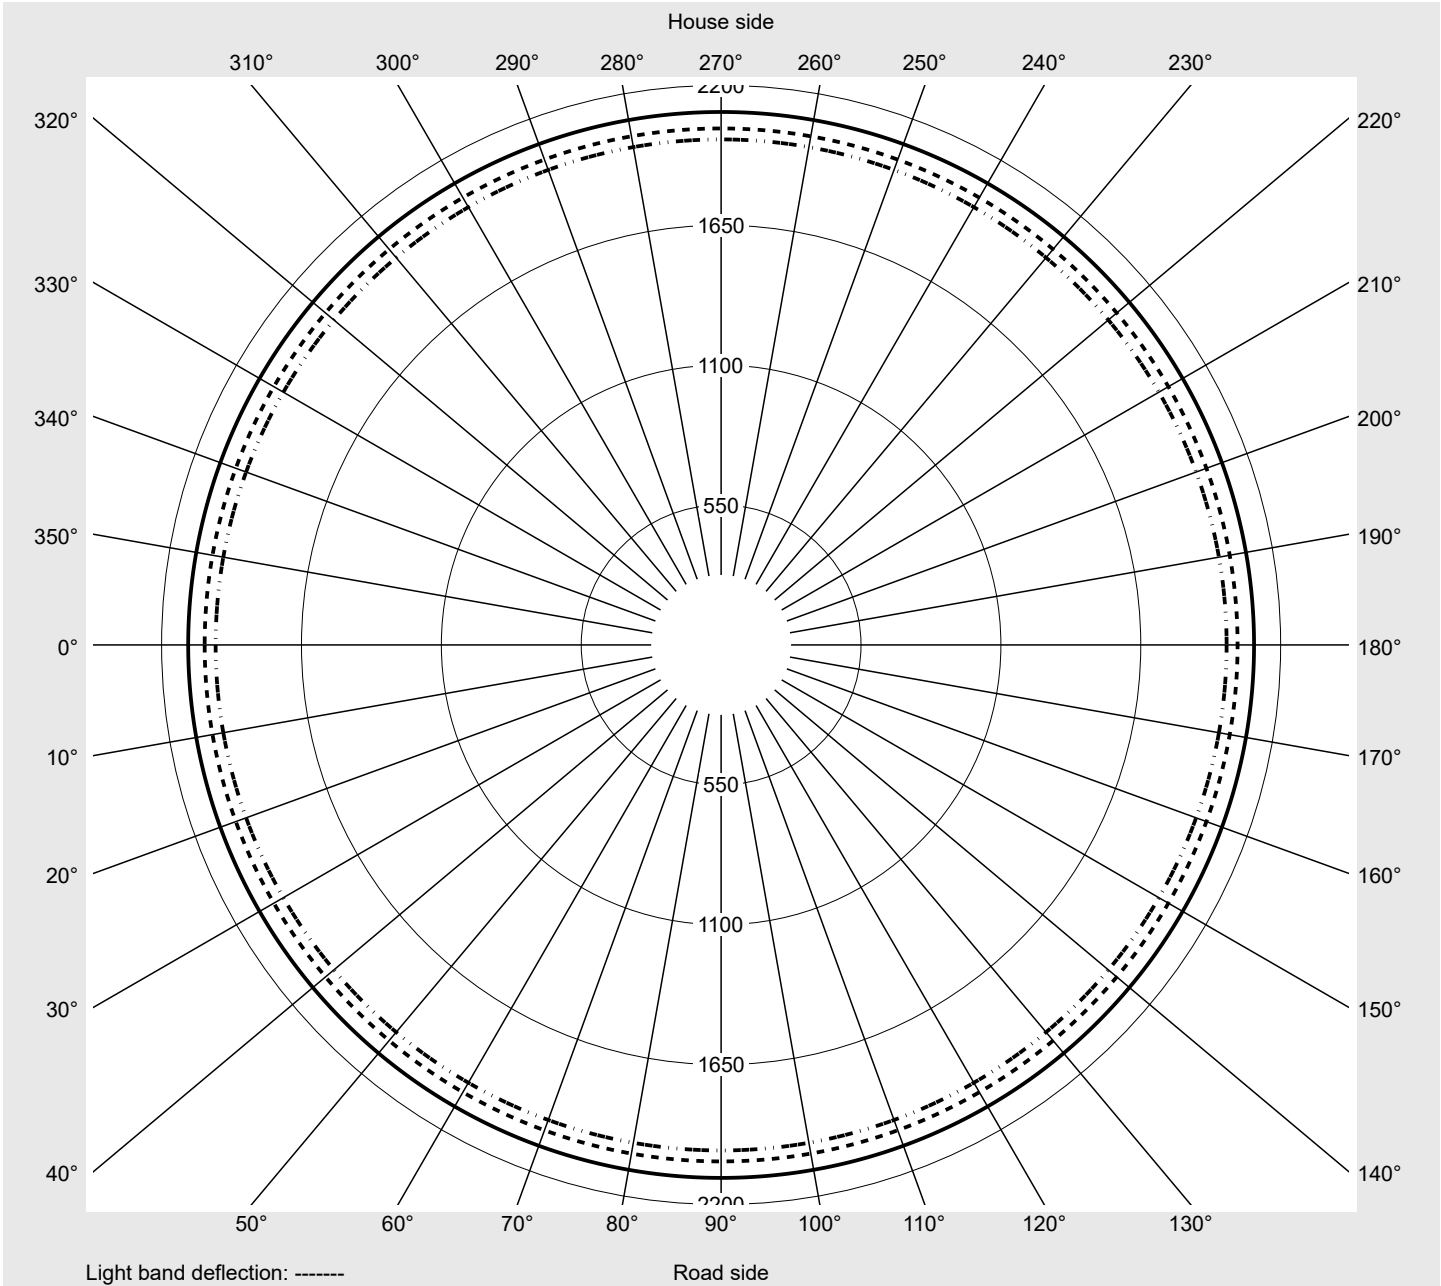

serial
documentation
25.08.2021

siteco

Luminous intensity in cd/klm

C180-0

I_{max}: 2095 cd/klm

Luminaire output ratios

Eta	100.0%
Eta 0° - 90°	100.0%
Eta 90° - 180°	0.0%

Luminous intensity class acc. to EN13201-2

Class:	G6
I _{max} 70°	33.2
I _{max} 80°	8.4
I _{max} 90°	0.0
I _{max} >90°	0.0
I _{max} >95°	0.0

Measurement conditions

DIN EN 13032 and DIN 5032

Photometric test report

Family Floodlight 20 midi LED	Order number: 5XA7682D1B2AC EAN: 4058352222461	LP number 58579_2
---	---	-----------------------------

Envelope curve in cd/klm **KMK 5°** **KMK 2.5°** **KMK 0°**

Photometric test report

Family Floodlight 20 midi LED	Order number: 5XA7682D1B2AC EAN: 4058352222461	LP number 58579_2
---	---	-----------------------------

Table of values for luminous intensities	Maximum luminous intensity
---	-----------------------------------

C-planes	0°	Phi-zone	Total Phi-zone
γ	Luminous intensity in cd/klm	Luminous flux in lm/klm	
0,0°	1987.6	3.0	3.0
2,5°	2030.7	24.3	27.3
5,0°	2095.5	50.1	77.3
7,5°	2026.9	72.5	149.8
10,0°	1791.8	85.3	235.1
12,5°	1509.5	89.6	324.7
15,0°	1149.0	81.5	406.2
17,5°	740.6	61.1	467.3
20,0°	508.4	47.7	514.9
22,5°	427.7	44.9	559.8
25,0°	399.1	46.2	606.1
27,5°	363.0	45.9	652.0
30,0°	308.9	42.3	694.3
32,5°	237.9	35.0	729.4
35,0°	171.0	26.9	756.3
37,5°	124.2	20.7	777.0
40,0°	96.7	17.0	794.0
42,5°	81.3	15.1	809.1
45,0°	73.6	14.3	823.4
47,5°	71.2	14.4	837.8
50,0°	74.3	15.6	853.4
52,5°	79.9	17.4	870.8
55,0°	87.8	19.7	890.5
57,5°	90.8	21.0	911.5
60,0°	83.4	19.8	931.3
62,5°	69.1	16.8	948.1
65,0°	54.1	13.4	961.5
67,5°	42.5	10.8	972.3
70,0°	33.2	8.6	980.9
72,5°	25.3	6.6	987.5
75,0°	18.4	4.9	992.4
77,5°	12.8	3.4	995.8
80,0°	8.4	2.3	998.1
82,5°	4.7	1.3	999.3
85,0°	1.9	0.5	999.8
87,5°	0.4	0.1	1000.0
90,0°	0.0	0.0	1000.0
100,0°	0.0	0.0	1000.0
110,0°	0.0	0.0	1000.0
120,0°	0.0	0.0	1000.0
130,0°	0.0	0.0	1000.0
140,0°	0.0	0.0	1000.0
150,0°	0.0	0.0	1000.0
160,0°	0.0	0.0	1000.0
170,0°	0.0	0.0	1000.0
180,0°	0.0	0.0	1000.0