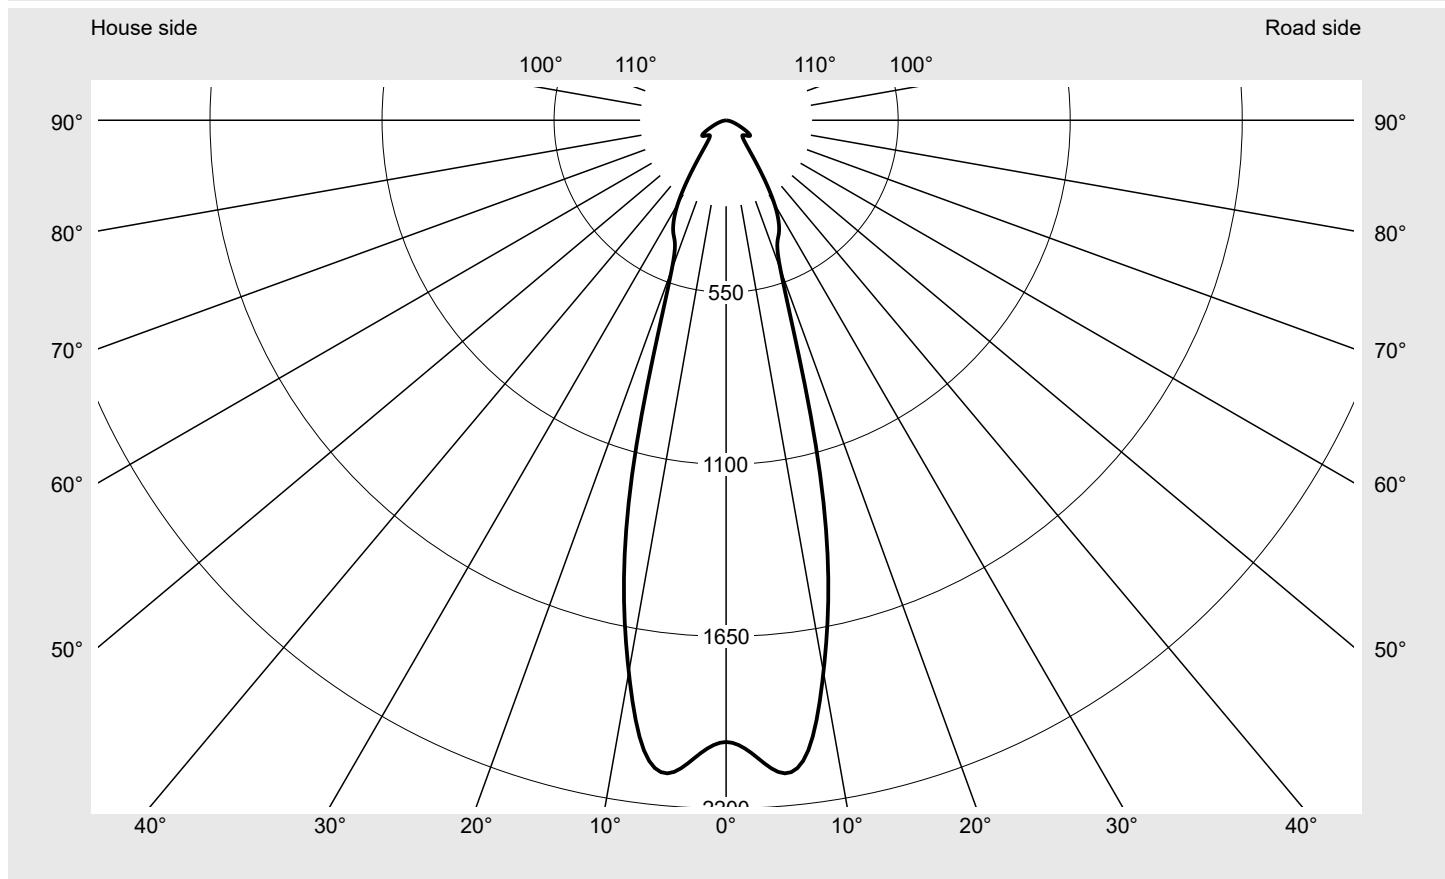

Photometric test report

Family
Floodlight 20 midi LED

Order number: 5XA7682D1B2AC
EAN: 4058352222461

LP number
58579_2

Version bracket for wall fastening
Optic symmetric distribution RS17
Cover toughened safety glass
Lamps 1 x LED 3000K / CRI ≥ 80
 (unbekannt LED 3000K / CRI = 80)
Controlgear ECG-DALI
Rated values Net luminous flux = 15350 lm
 Power consumption = 142.0 W
 Luminous efficacy = 108.1 lm/W

serial
documentation
25.08.2021

siteco

Luminous intensity in cd/klm

C180-0

I_{max}: 2095 cd/klm

Luminaire output ratios

Eta	100.0%
Eta 0° - 90°	100.0%
Eta 90° - 180°	0.0%

Luminous intensity class acc. to EN13201-2

Class:	G6
I _{max} 70°	33.2
I _{max} 80°	8.4
I _{max} 90°	0.0
I _{max} >90°	0.0
I _{max} >95°	0.0

Measurement conditions

DIN EN 13032 and DIN 5032

Photometric test report

Family Floodlight 20 midi LED	Order number: 5XA7682D1B2AC EAN: 4058352222461	LP number 58579_2
---	---	-----------------------------

Envelope curve in cd/klm **KMK 5°** **KMK 2.5°** **KMK 0°**

Photometric test report

Family Floodlight 20 midi LED	Order number: 5XA7682D1B2AC EAN: 4058352222461	LP number 58579_2
---	---	-----------------------------