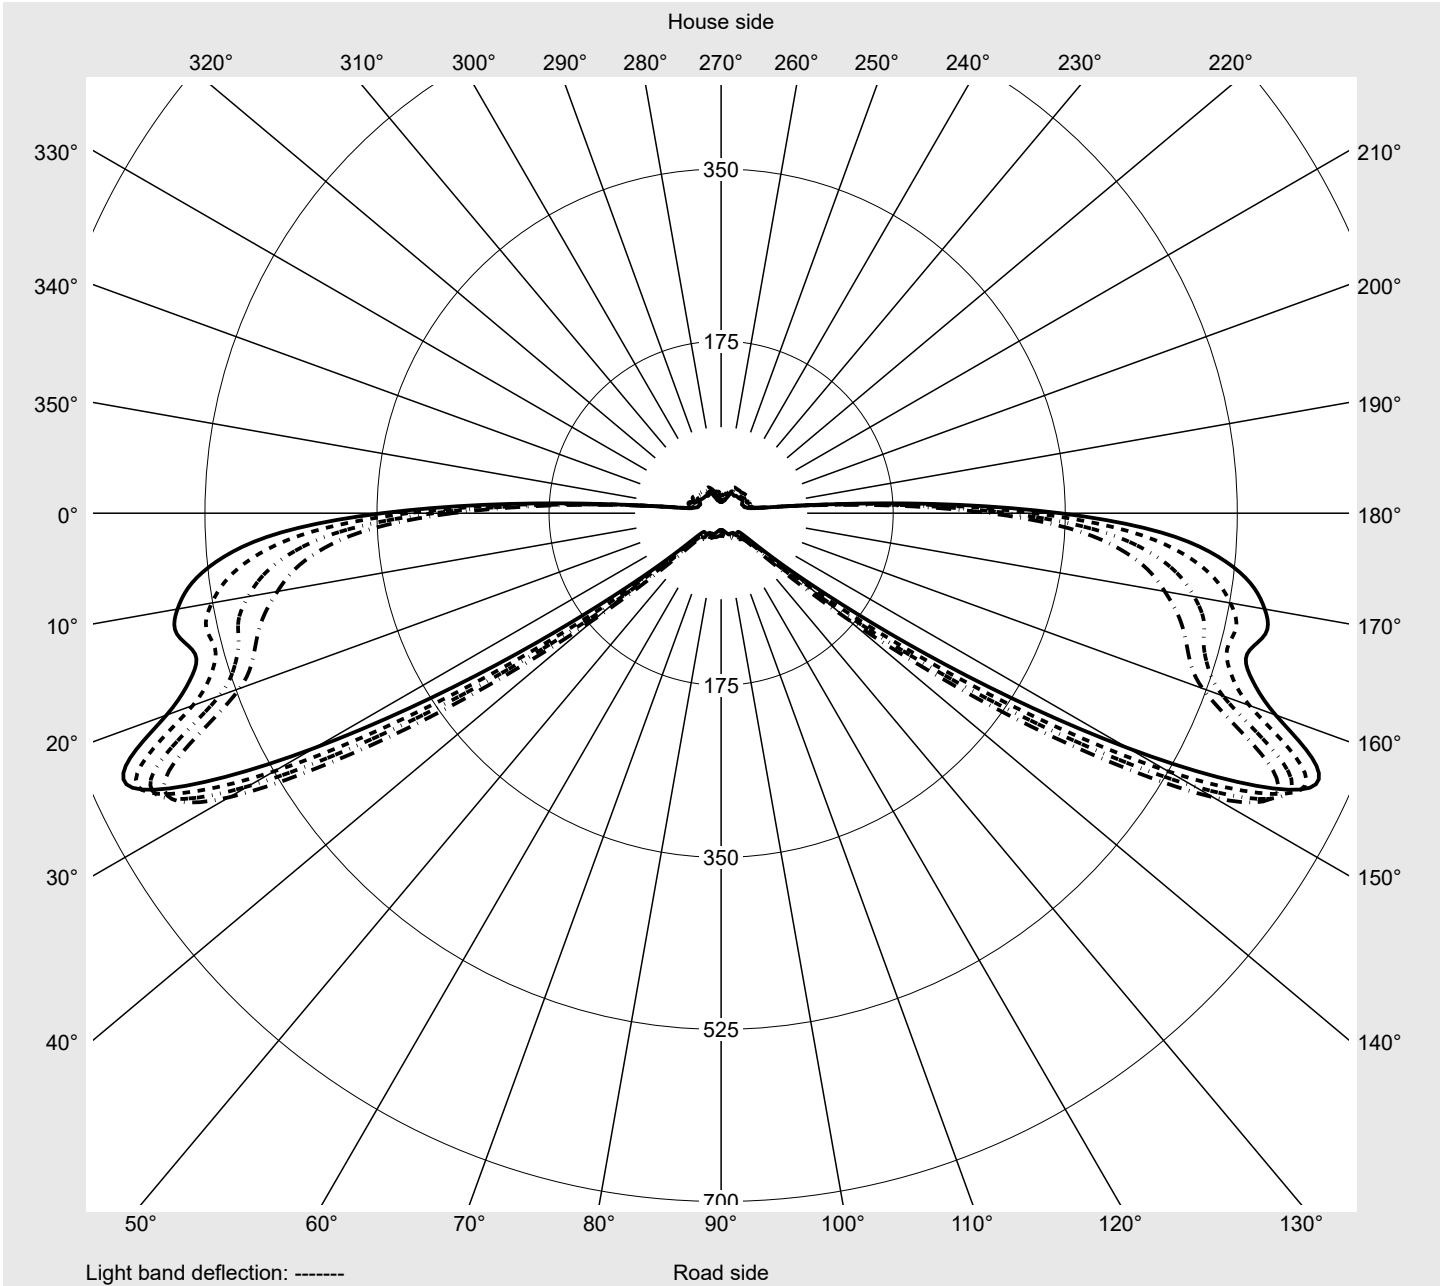

Photometric test report

Family Streetlight 21 mini LED	Order number: 5XE2B33S08GB EAN: 4058352724392	LP number 59065_744
	Version post-top or side-entry mounting, Smart Interface up Optic asymmetric, wide distribution (ST0.5a) Cover toughened safety glass Lamps LED 3000 K CRI ≥ 70 Controlgear EVG-Smart Interface Rated values Net luminous flux = 5940 lm Power consumption = 40.4 W Luminous efficacy = 147 lm/W	serial documentation 18.07.2022

Luminous intensity in cd/klm C180-0 C205-25 C207,5-27,5 C270-90 **Imax: 661 cd/klm**

Luminaire output ratios

Eta	100.0%
Eta 0° - 90°	100.0%
Eta 90° - 180°	0.0%

Luminous intensity class acc. to EN13201-2

Class:	G3
Imax 70°	629.6
Imax 80°	99.6
Imax 90°	0.0
Imax >90°	0.0
Imax >95°	0.0

Measurement conditions

DIN EN 13032 and DIN 5032

Photometric test report

Family Streetlight 21 mini LED	Order number: 5XE2B33S08GB EAN: 4058352724392	LP number 59065_744
--	--	-------------------------------

Envelope curve in cd/klm **KMK 73°** **KMK 72°** **KMK 71°** **KMK 70°** **siteco**

Photometric test report

Family Streetlight 21 mini LED	Order number: 5XE2B33S08GB EAN: 4058352724392	LP number 59065_744
Table of values for luminous intensities		Maximum luminous intensity
		siteco