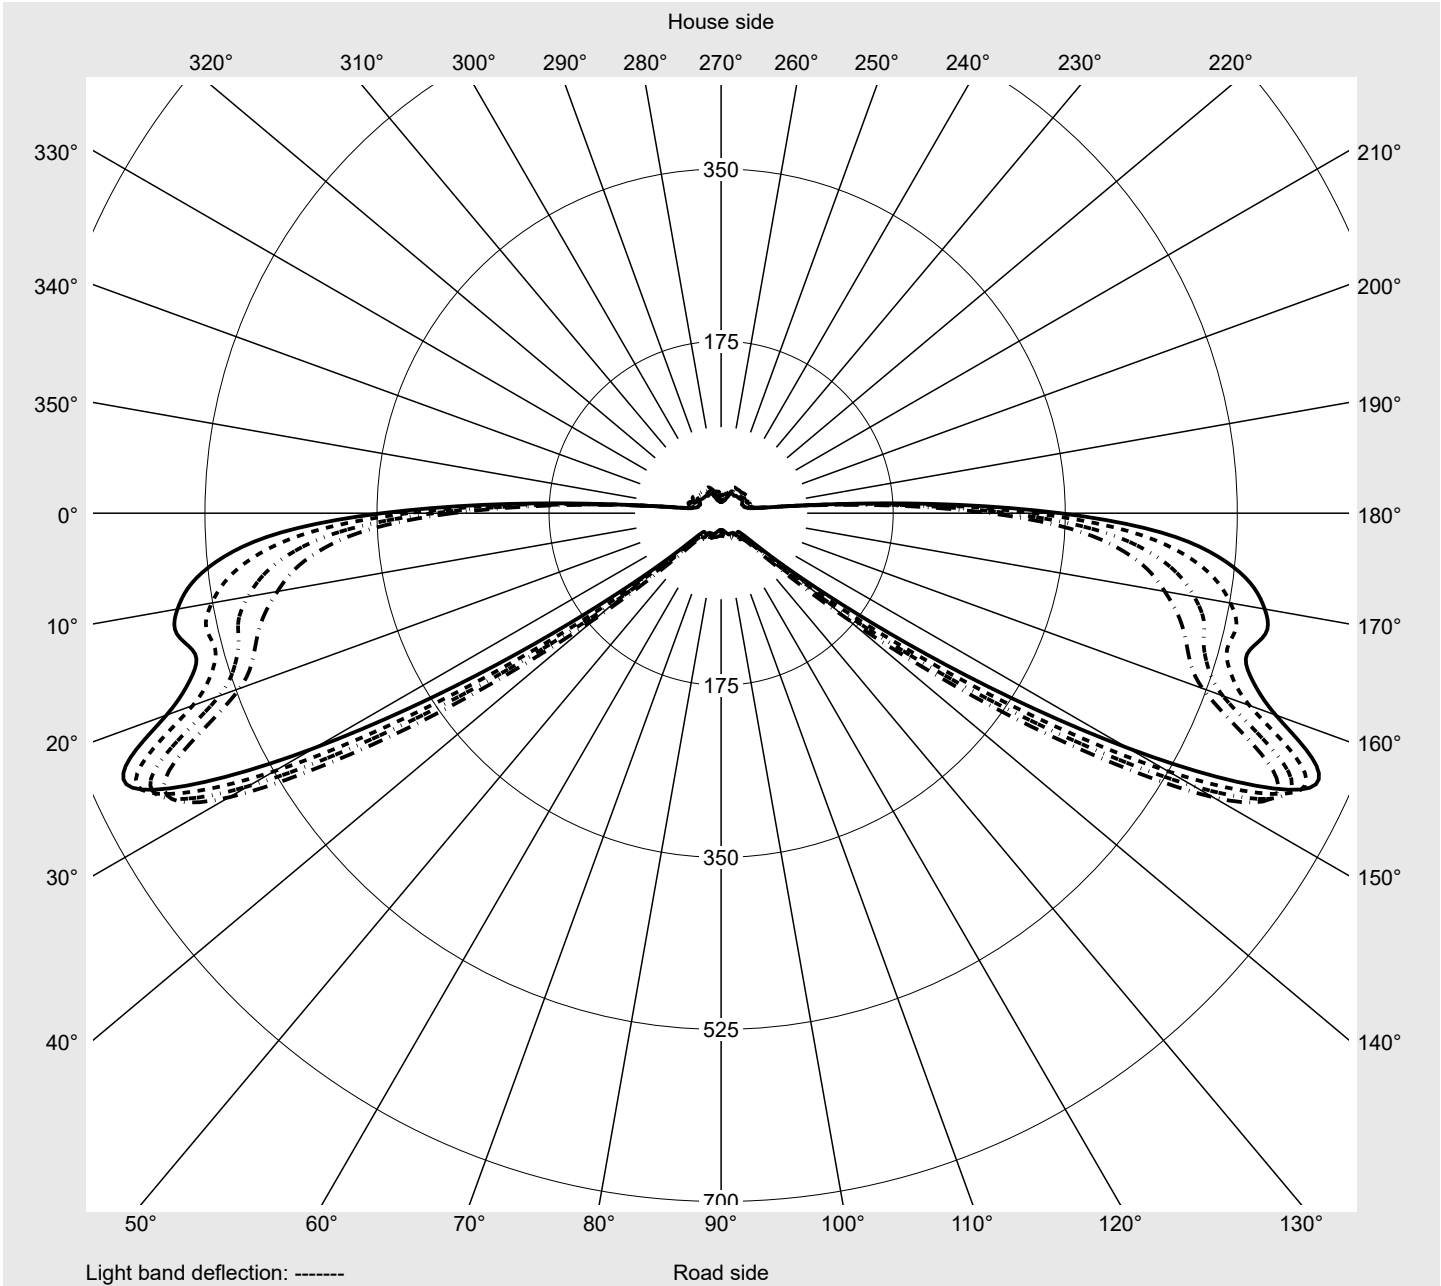

Photometric test report

Family Streetlight 21 mini LED	Order number: 5XE2B43T08GB EAN: 4058352724705	LP number 59065_760
	Version post-top or side-entry mounting, Smart Interface up/down Optic asymmetric, wide distribution (ST0.5a) Cover toughened safety glass Lamps LED 4000 K CRI ≥ 70 Controlgear EVG-Smart Interface Rated values Net luminous flux = 6180 lm Power consumption = 40.4 W Luminous efficacy = 153 lm/W	serial documentation 18.07.2022

Luminous intensity in cd/klm C180-0 C205-25 C207,5-27,5 C270-90 **Imax: 661 cd/klm**

Luminaire output ratios

Eta	100.0%
Eta 0° - 90°	100.0%
Eta 90° - 180°	0.0%

Luminous intensity class acc. to EN13201-2

Class:	G3
Imax 70°	629.6
Imax 80°	99.6
Imax 90°	0.0
Imax >90°	0.0
Imax >95°	0.0

Measurement conditions

DIN EN 13032 and DIN 5032

Photometric test report

Family Streetlight 21 mini LED	Order number: 5XE2B43T08GB EAN: 4058352724705	LP number 59065_760
--	--	-------------------------------

Envelope curve in cd/klm **KMK 73°** **KMK 72°** **KMK 71°** **KMK 70°** **siteco**

Photometric test report

Family Streetlight 21 mini LED	Order number: 5XE2B43T08GB EAN: 4058352724705	LP number 59065_760
Table of values for luminous intensities		Maximum luminous intensity
siteco		