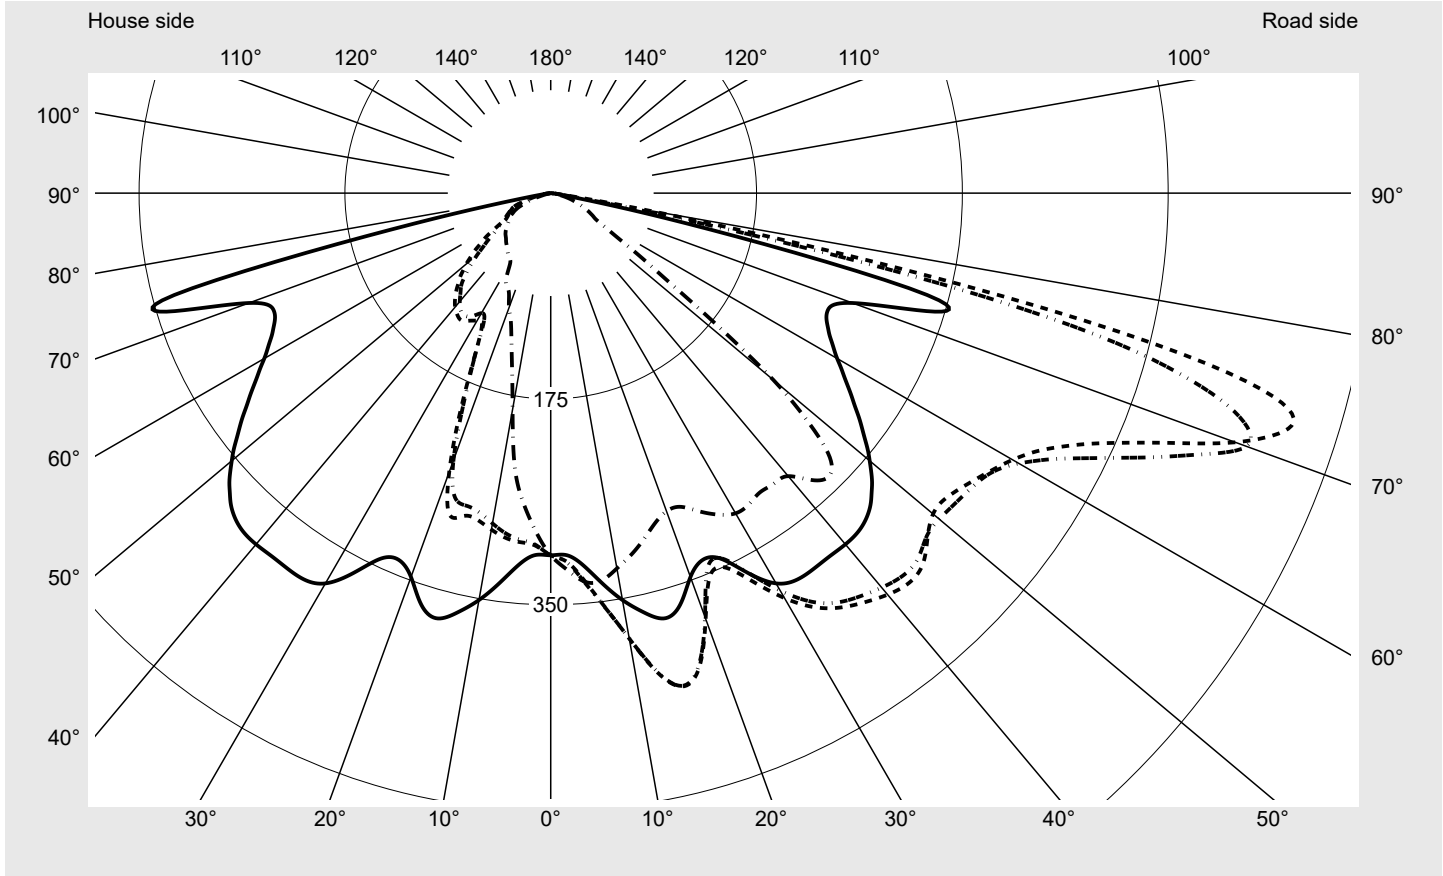

Photometric test report

Family Streetlight 21 mini LED	Order number: 5XE2B43T08GB EAN: 4058352724705	LP number 59065_760
	Version post-top or side-entry mounting, Smart Interface up/down Optic asymmetric, wide distribution (ST0.5a) Cover toughened safety glass Lamps LED 4000 K CRI ≥ 70 Controlgear EVG-Smart Interface Rated values Net luminous flux = 6180 lm Power consumption = 40.4 W Luminous efficacy = 153 lm/W	serial documentation 18.07.2022

Luminous intensity in cd/klm C180-0 C205-25 C207,5-27,5 C270-90 **Imax: 661 cd/klm**

Luminaire output ratios

Eta	100.0%
Eta 0° - 90°	100.0%
Eta 90° - 180°	0.0%

Luminous intensity class acc. to EN13201-2

Class:	G3
Imax 70°	629.6
Imax 80°	99.6
Imax 90°	0.0
Imax >90°	0.0
Imax >95°	0.0

Envelope curve in cd/klm **KMK 73°** **KMK 72°** **KMK 71°** **KMK 70°** **siteco**

Photometric test report

Family Streetlight 21 mini LED	Order number: 5XE2B43T08GB EAN: 4058352724705	LP number 59065_760
Table of values for luminous intensities		Maximum luminous intensity
siteco		