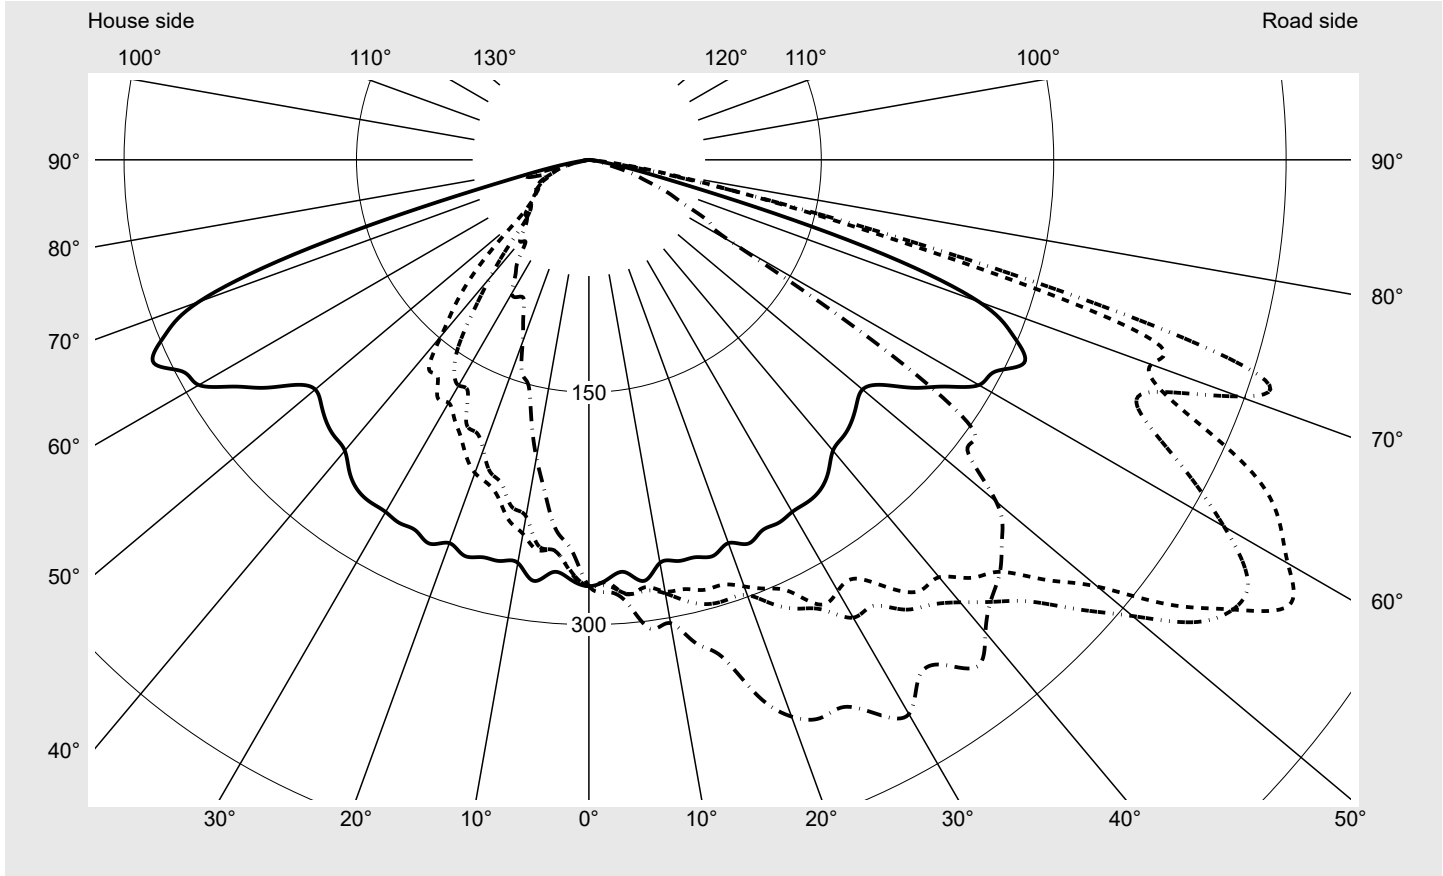

Photometric test report

Family Streetlight 21 mini LED	Order number: 5XE2E33S08JB EAN: 4058352725474	LP number 59079_62
	Version post-top or side-entry mounting, Smart Interface up Optic asymmetric, wide distribution (STW1.0a G) Cover toughened safety glass Lamps LED 3000 K CRI ≥ 70 Controlgear EVG-Smart Interface Rated values Net luminous flux = 12830 lm Power consumption = 87.3 W Luminous efficacy = 147 lm/W	serial documentation 23.08.2022

Luminous intensity in cd/klm C180-0 C200-20 C205-25 C270-90 **Imax: 535 cd/klm**

Luminaire output ratios

Eta	100.0%
Eta 0° - 90°	100.0%
Eta 90° - 180°	0.0%

Luminous intensity class acc. to EN13201-2

Class:	G4
Imax 70°	486.3
Imax 80°	49.2
Imax 90°	0.0
Imax >90°	0.0
Imax >95°	0.0

Measurement conditions

DIN EN 13032 and DIN 5032

Photometric test report

Family Streetlight 21 mini LED	Order number: 5XE2E33S08JB EAN: 4058352725474	LP number 59079_62
--	--	------------------------------

Envelope curve in cd/klm **KMK 57.5°** **KMK 55°** **KMK 52.5°** **KMK 50°** **siteco**

Photometric test report

Family Streetlight 21 mini LED	Order number: 5XE2E33S08JB EAN: 4058352725474	LP number 59079_62
Table of values for luminous intensities		Maximum luminous intensity
siteco		