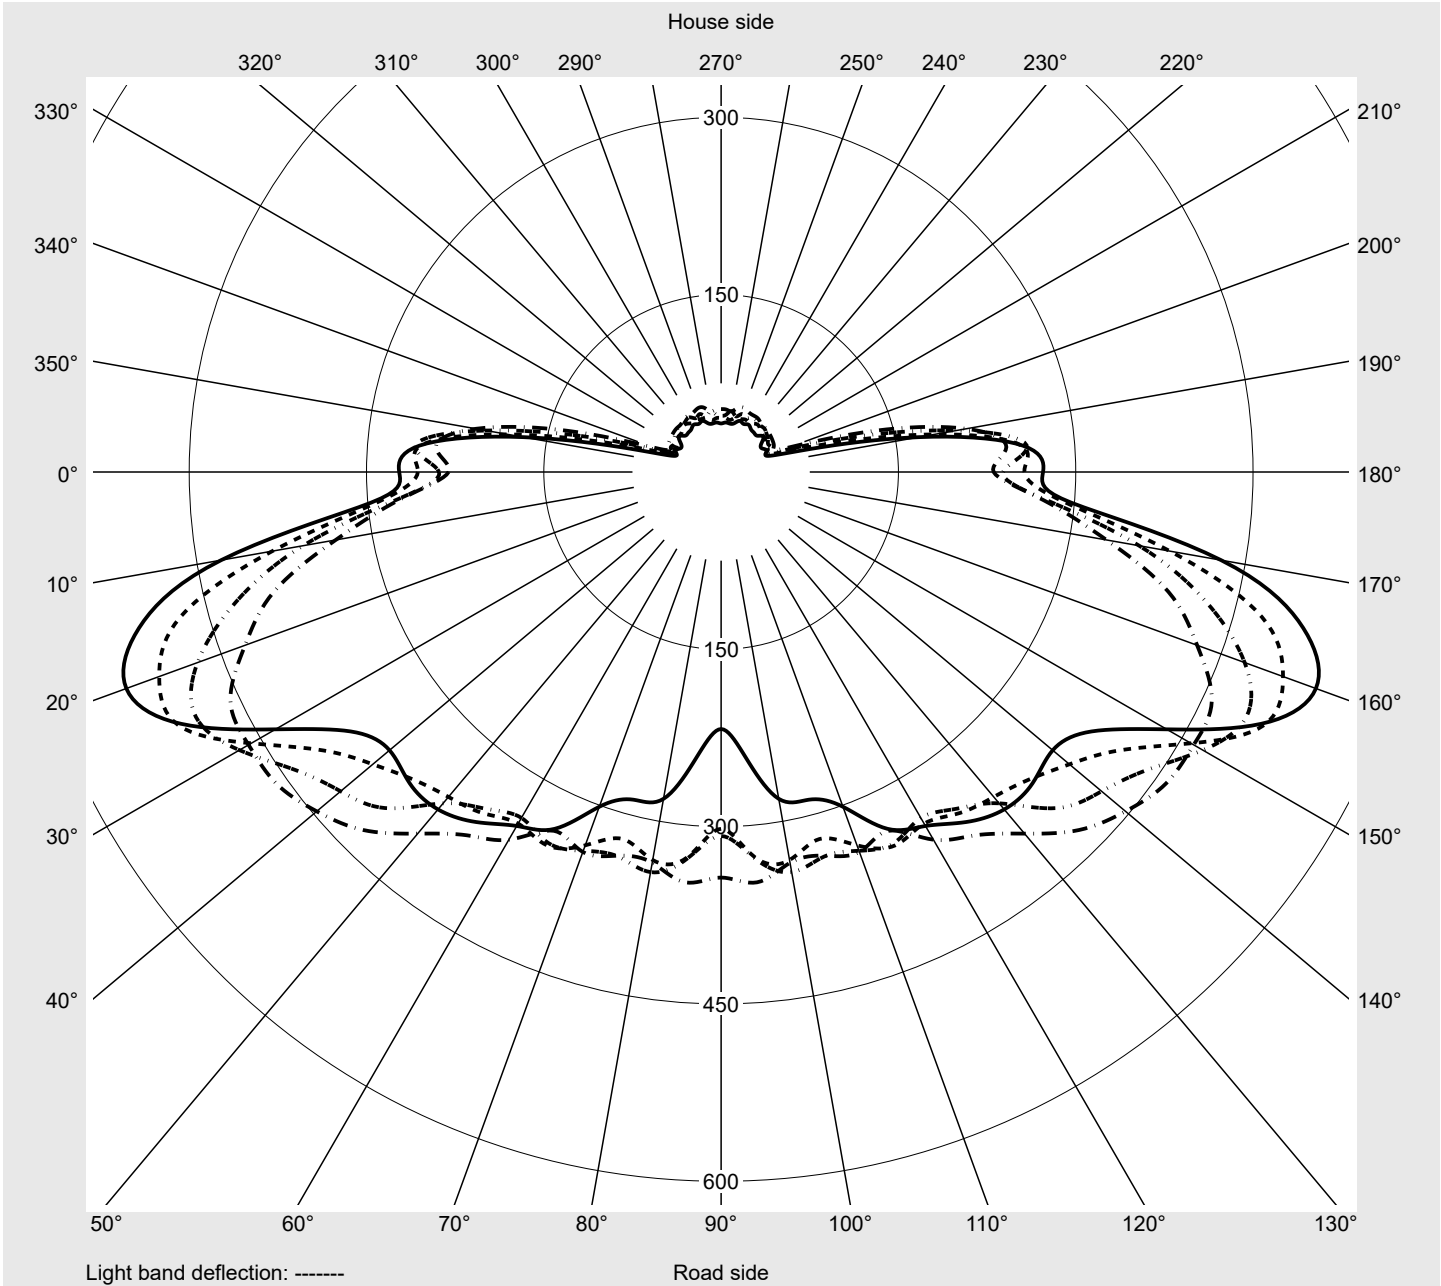

Photometric test report

Family Streetlight 21 mini LED	Order number: 5XE2E33S08JB EAN: 4058352725474	LP number 59079_62
	Version post-top or side-entry mounting, Smart Interface up Optic asymmetric, wide distribution (STW1.0a G) Cover toughened safety glass Lamps LED 3000 K CRI ≥ 70 Controlgear EVG-Smart Interface Rated values Net luminous flux = 12830 lm Power consumption = 87.3 W Luminous efficacy = 147 lm/W	serial documentation 23.08.2022

Luminous intensity in cd/klm C180-0 C200-20 C205-25 C270-90 **Imax: 535 cd/klm**

Luminaire output ratios

Eta	100.0%
Eta 0° - 90°	100.0%
Eta 90° - 180°	0.0%

Luminous intensity class acc. to EN13201-2

Class:	G4
Imax 70°	486.3
Imax 80°	49.2
Imax 90°	0.0
Imax >90°	0.0
Imax >95°	0.0

Measurement conditions

DIN EN 13032 and DIN 5032

Photometric test report

Family Streetlight 21 mini LED	Order number: 5XE2E33S08JB EAN: 4058352725474	LP number 59079_62
--	--	------------------------------

Envelope curve in cd/klm **KMK 57.5°** **KMK 55°** **KMK 52.5°** **KMK 50°** **siteco**

Photometric test report

Family Streetlight 21 mini LED	Order number: 5XE2E33S08JB EAN: 4058352725474	LP number 59079_62
Table of values for luminous intensities		Maximum luminous intensity
siteco		