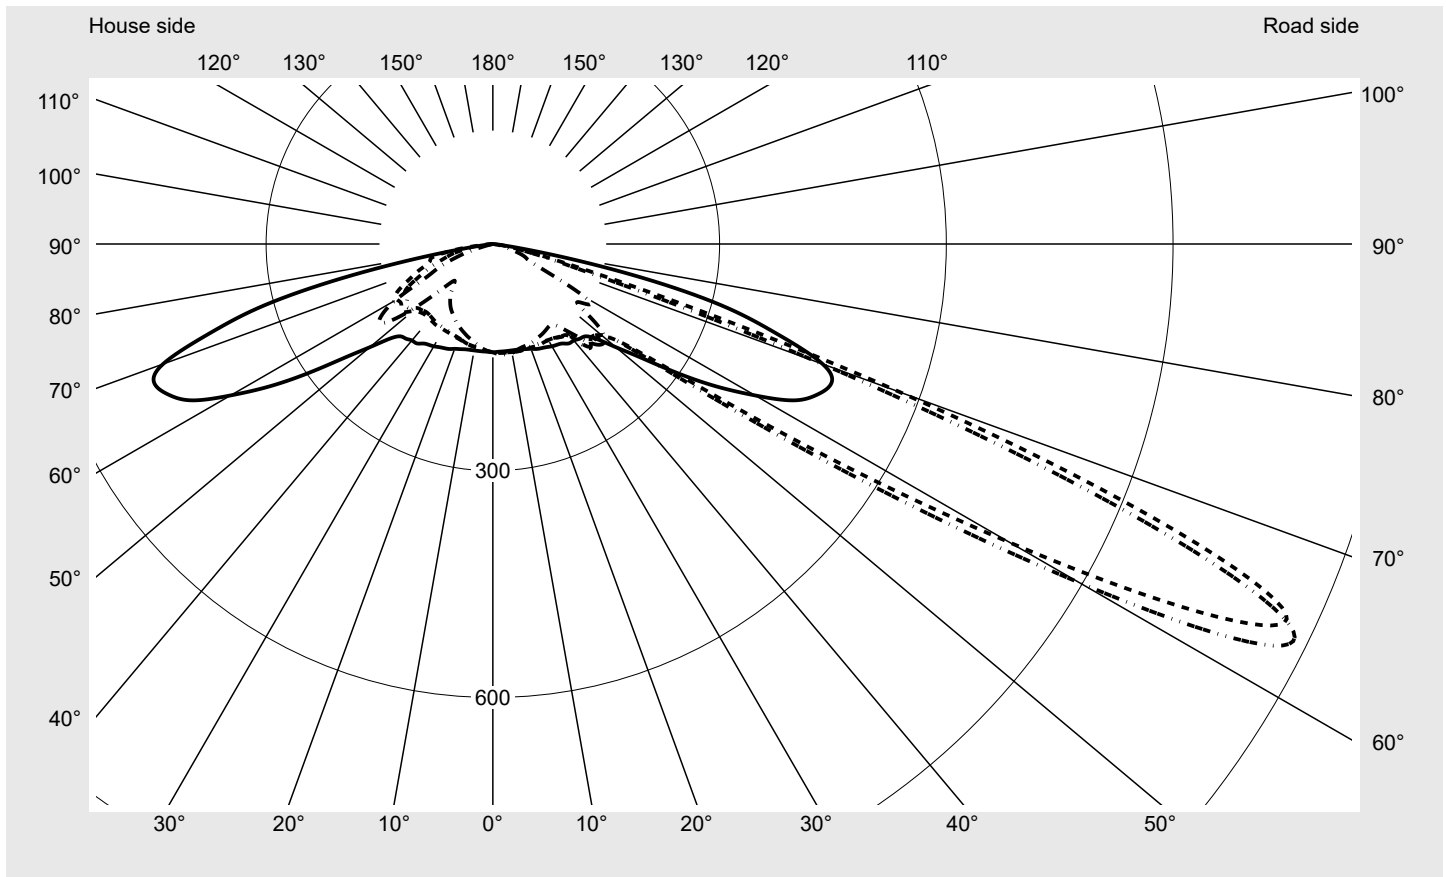

Photometric test report

Family
Streetlight 21 mini LED

Order number: 5XE2P33S08HB
EAN: 4058352726228

LP number
59337_158

Version post-top or side-entry mounting, Smart Interface up

Optic asymmetric, wide distribution (ST1.5a)

siteco

Luminous intensity in cd/klm

C180-0

C215-35

C217,5-37,5

C270-90

Imax: 1158 cd/klm

Luminaire output ratios

Eta	100.0%
Eta 0° - 90°	100.0%
Eta 90° - 180°	0.0%

Luminous intensity class acc. to EN13201-2

Class:	---
Imax 70°	798.1
Imax 80°	214.2
Imax 90°	0.0
Imax >90°	0.0
Imax >95°	0.0

Measurement conditions

DIN EN 13032 and DIN 5032

Photometric test report

Family Streetlight 21 mini LED	Order number: 5XE2P33S08HB EAN: 4058352726228	LP number 59337_158
--	--	-------------------------------

Envelope curve in cd/klm **KMK 65°** **KMK 62.5°** **KMK 60°** **KMK 57.5°** **siteco**