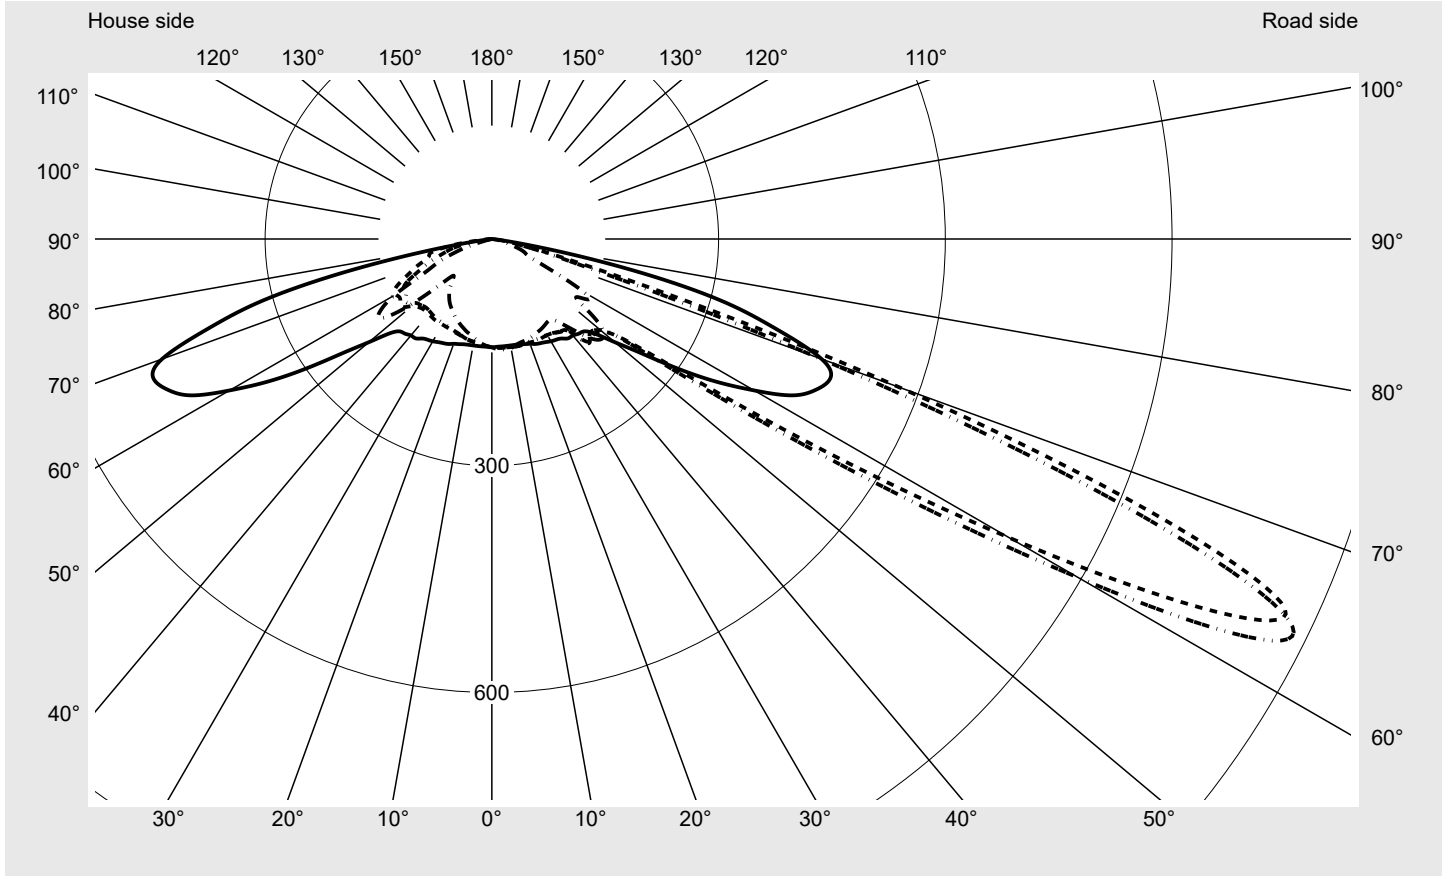

Photometric test report

Family Streetlight 21 mini LED	Order number: 5XE2P43T08GB EAN: 4058352726358	LP number 59337_164
	Version post-top or side-entry mounting, Smart Interface up/down Optic asymmetric, wide distribution (ST1.5a) Cover toughened safety glass Lamps LED 4000 K CRI ≥ 70 Controlgear EVG-Smart Interface Rated values Net luminous flux = 6080 lm Power consumption = 40.4 W Luminous efficacy = 150.5 lm/W	serial documentation 18.07.2022

Luminous intensity in cd/klm C180-0 C215-35 C217,5-37,5 C270-90 **Imax: 1158 cd/klm**

Luminaire output ratios	
Eta	100.0%
Eta 0° - 90°	100.0%
Eta 90° - 180°	0.0%
Measurement conditions	
DIN EN 13032 and DIN 5032	

Luminous intensity class acc. to EN13201-2	
Class:	---
Imax 70°	798.1
Imax 80°	214.2
Imax 90°	0.0
Imax >90°	0.0
Imax >95°	0.0

Photometric test report

Family Streetlight 21 mini LED	Order number: 5XE2P43T08GB EAN: 4058352726358	LP number 59337_164
--	--	-------------------------------

Envelope curve in cd/klm **KMK 65°** **KMK 62.5°** **KMK 60°** **KMK 57.5°** **siteco**

Photometric test report

Family Streetlight 21 mini LED	Order number: 5XE2P43T08GB EAN: 4058352726358	LP number 59337_164
Table of values for luminous intensities		Maximum luminous intensity