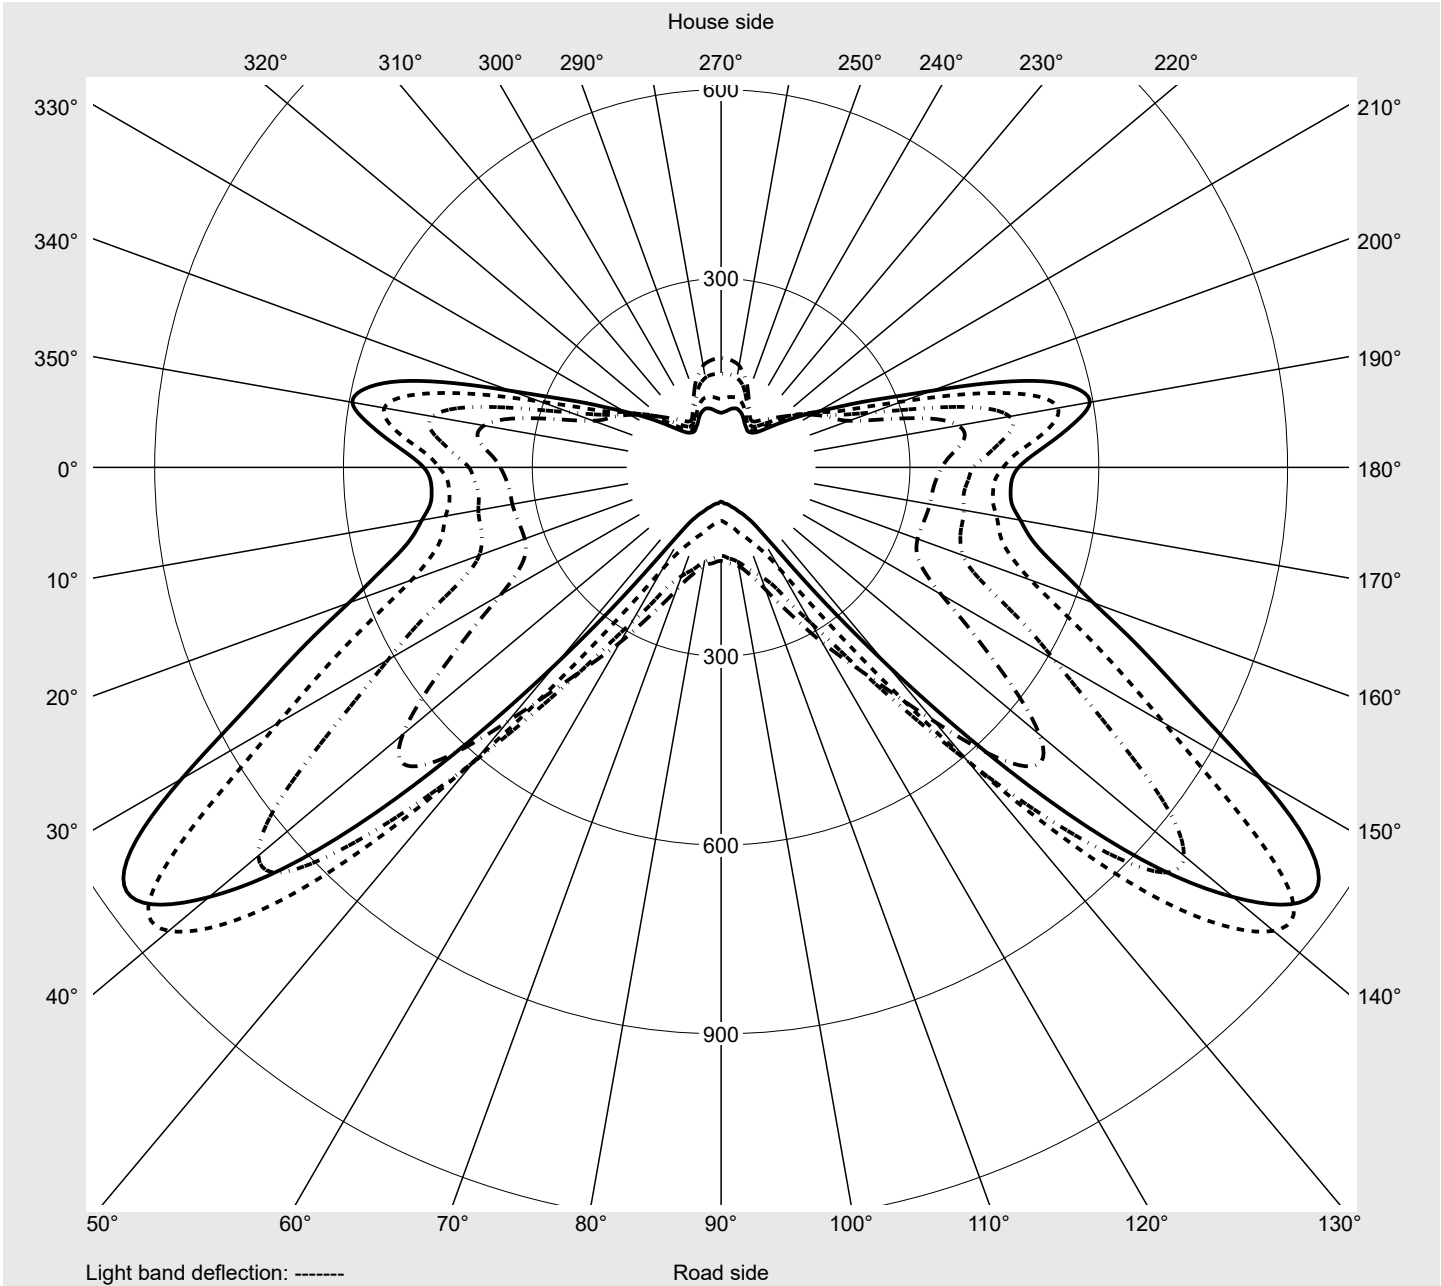

Photometric test report

Family Streetlight 21 mini LED	Order number: 5XE2P43T08GB EAN: 4058352726358	LP number 59337_164
	Version post-top or side-entry mounting, Smart Interface up/down Optic asymmetric, wide distribution (ST1.5a) Cover toughened safety glass Lamps LED 4000 K CRI ≥ 70 Controlgear EVG-Smart Interface Rated values Net luminous flux = 6080 lm Power consumption = 40.4 W Luminous efficacy = 150.5 lm/W	serial documentation 18.07.2022

Luminous intensity in cd/klm C180-0 C215-35 C217,5-37,5 C270-90 **Imax: 1158 cd/klm**

Luminaire output ratios	
Eta	100.0%
Eta 0° - 90°	100.0%
Eta 90° - 180°	0.0%
Measurement conditions	
DIN EN 13032 and DIN 5032	

Luminous intensity class acc. to EN13201-2	
Class:	---
Imax 70°	798.1
Imax 80°	214.2
Imax 90°	0.0
Imax >90°	0.0
Imax >95°	0.0

Photometric test report

Family Streetlight 21 mini LED	Order number: 5XE2P43T08GB EAN: 4058352726358	LP number 59337_164
--	--	-------------------------------

Envelope curve in cd/klm **KMK 65°** **KMK 62.5°** **KMK 60°** **KMK 57.5°** **siteco**

Photometric test report

Family Streetlight 21 mini LED	Order number: 5XE2P43T08GB EAN: 4058352726358	LP number 59337_164
Table of values for luminous intensities		Maximum luminous intensity