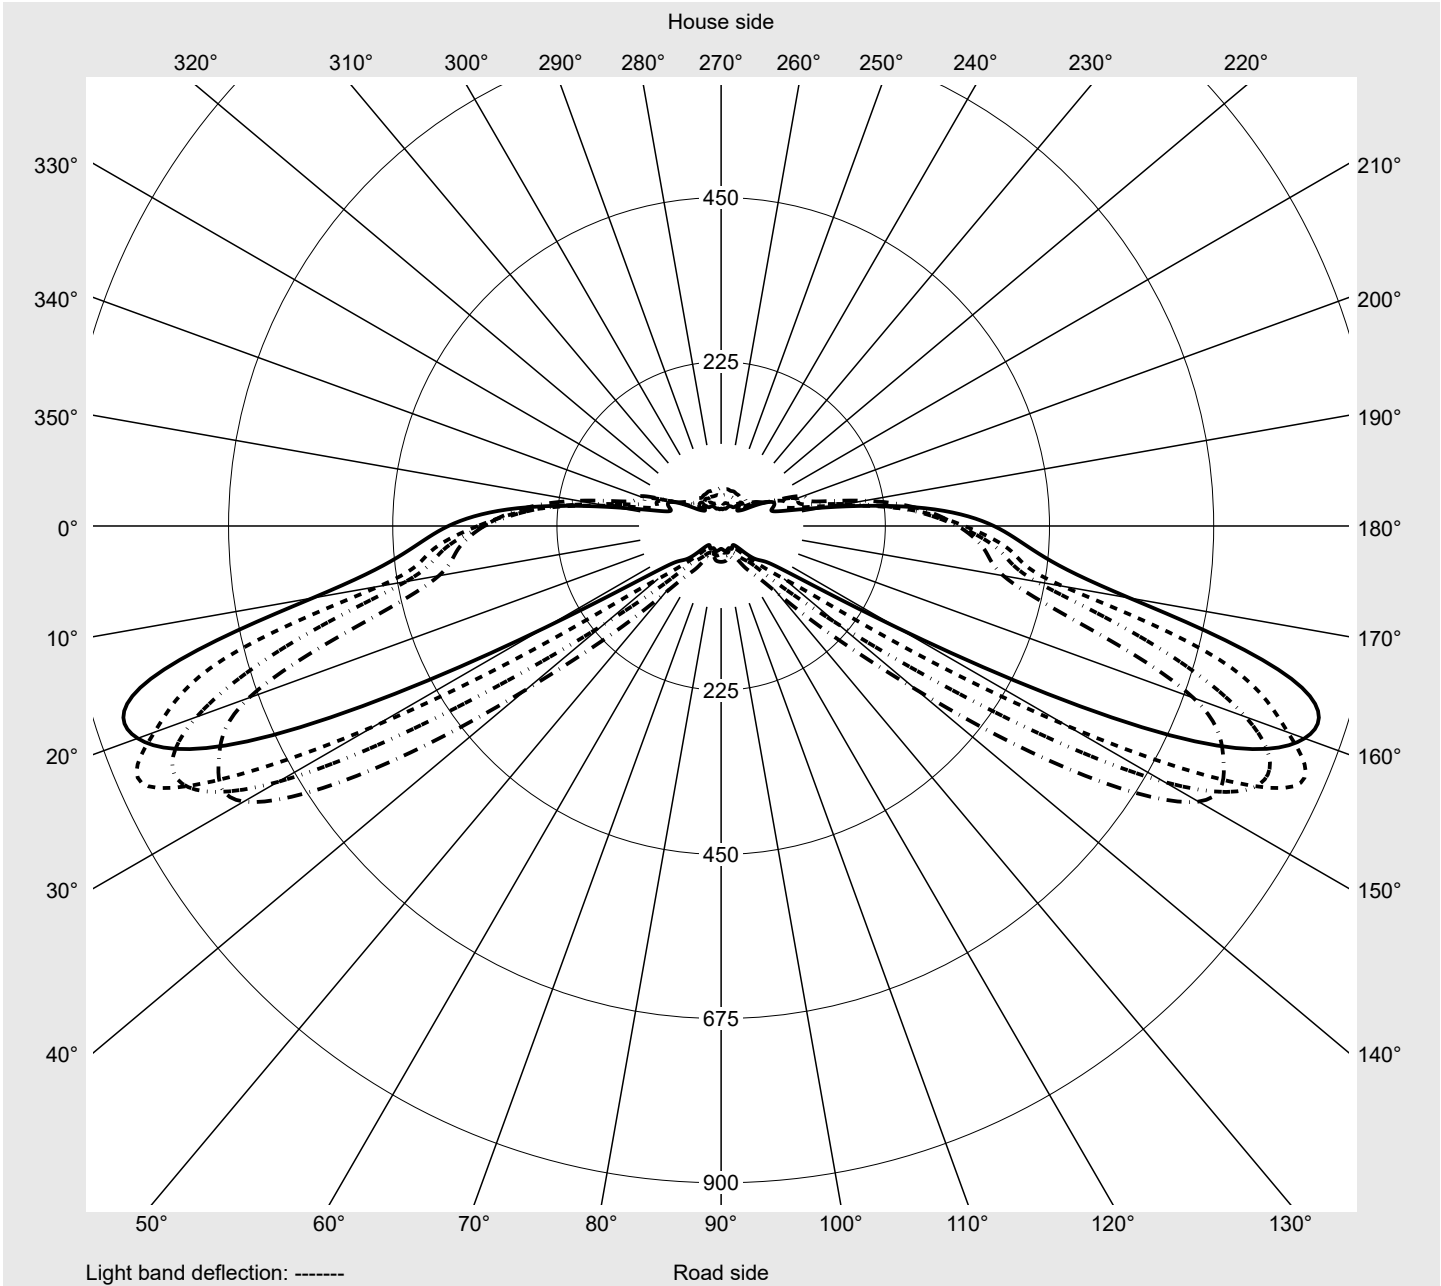

Cover toughened safety glass

Lamps LED 3000 K | CRI ≥ 70

Controlgear EVG-Smart Interface

Rated values Net luminous flux = 18270 lm
Power consumption = 136.0 W
Luminous efficacy = 134.3 lm/W

serial
documentation
15.07.2022

sitEco

Luminous intensity in cd/klm

C180-0

C200-20

C205-25

C270-90

Imax: 851 cd/klm

Luminaire output ratios

Eta	100.0%
Eta 0° - 90°	100.0%
Eta 90° - 180°	0.0%

Luminous intensity class acc. to EN13201-2

Class:	G3
Imax 70°	826.1
Imax 80°	99.6
Imax 90°	0.0
Imax >90°	0.0
Imax >95°	0.0

Measurement conditions

DIN EN 13032 and DIN 5032

Photometric test report

Family Streetlight 21 midi LED	Order number: 5XE3C33S08MB EAN: 4058352727324	LP number 59081_409
--	--	-------------------------------

Envelope curve in cd/klm **KMK 67.5°** **KMK 65°** **KMK 62.5°** **KMK 60°** **siteco**