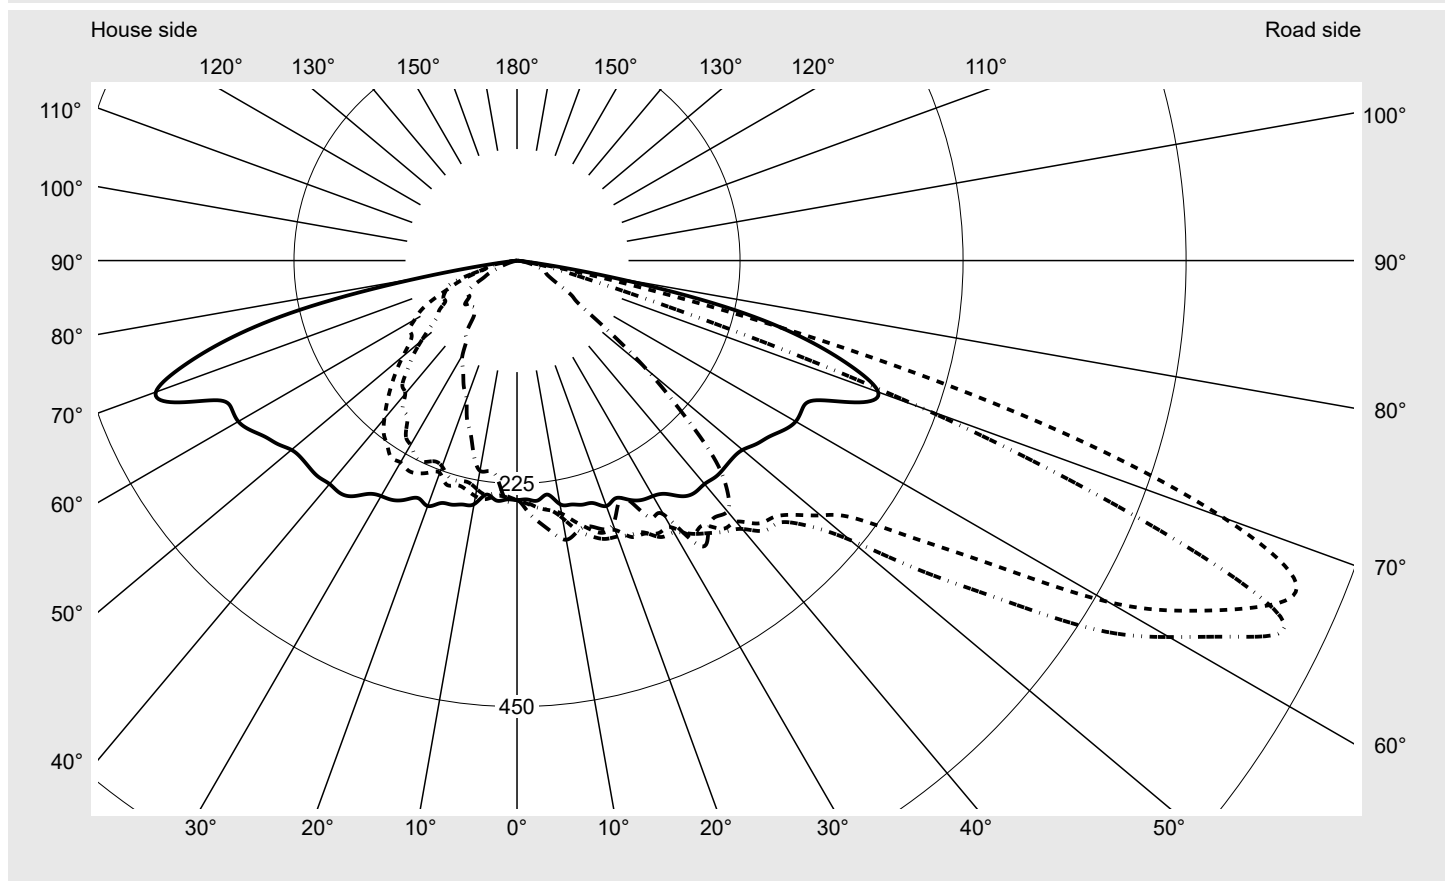

Cover toughened safety glass

Lamps LED 3000 K | CRI ≥ 70

Controlgear EVG-Smart Interface

Rated values Net luminous flux = 18270 lm
Power consumption = 136.0 W
Luminous efficacy = 134.3 lm/W

serial
documentation
15.07.2022

sitEco

Luminous intensity in cd/klm

C180-0

C200-20

C205-25

C270-90

Imax: 851 cd/klm

Luminaire output ratios

Eta	100.0%
Eta 0° - 90°	100.0%
Eta 90° - 180°	0.0%

Luminous intensity class acc. to EN13201-2

Class:	G3
Imax 70°	826.1
Imax 80°	99.6
Imax 90°	0.0
Imax >90°	0.0
Imax >95°	0.0

Measurement conditions

DIN EN 13032 and DIN 5032