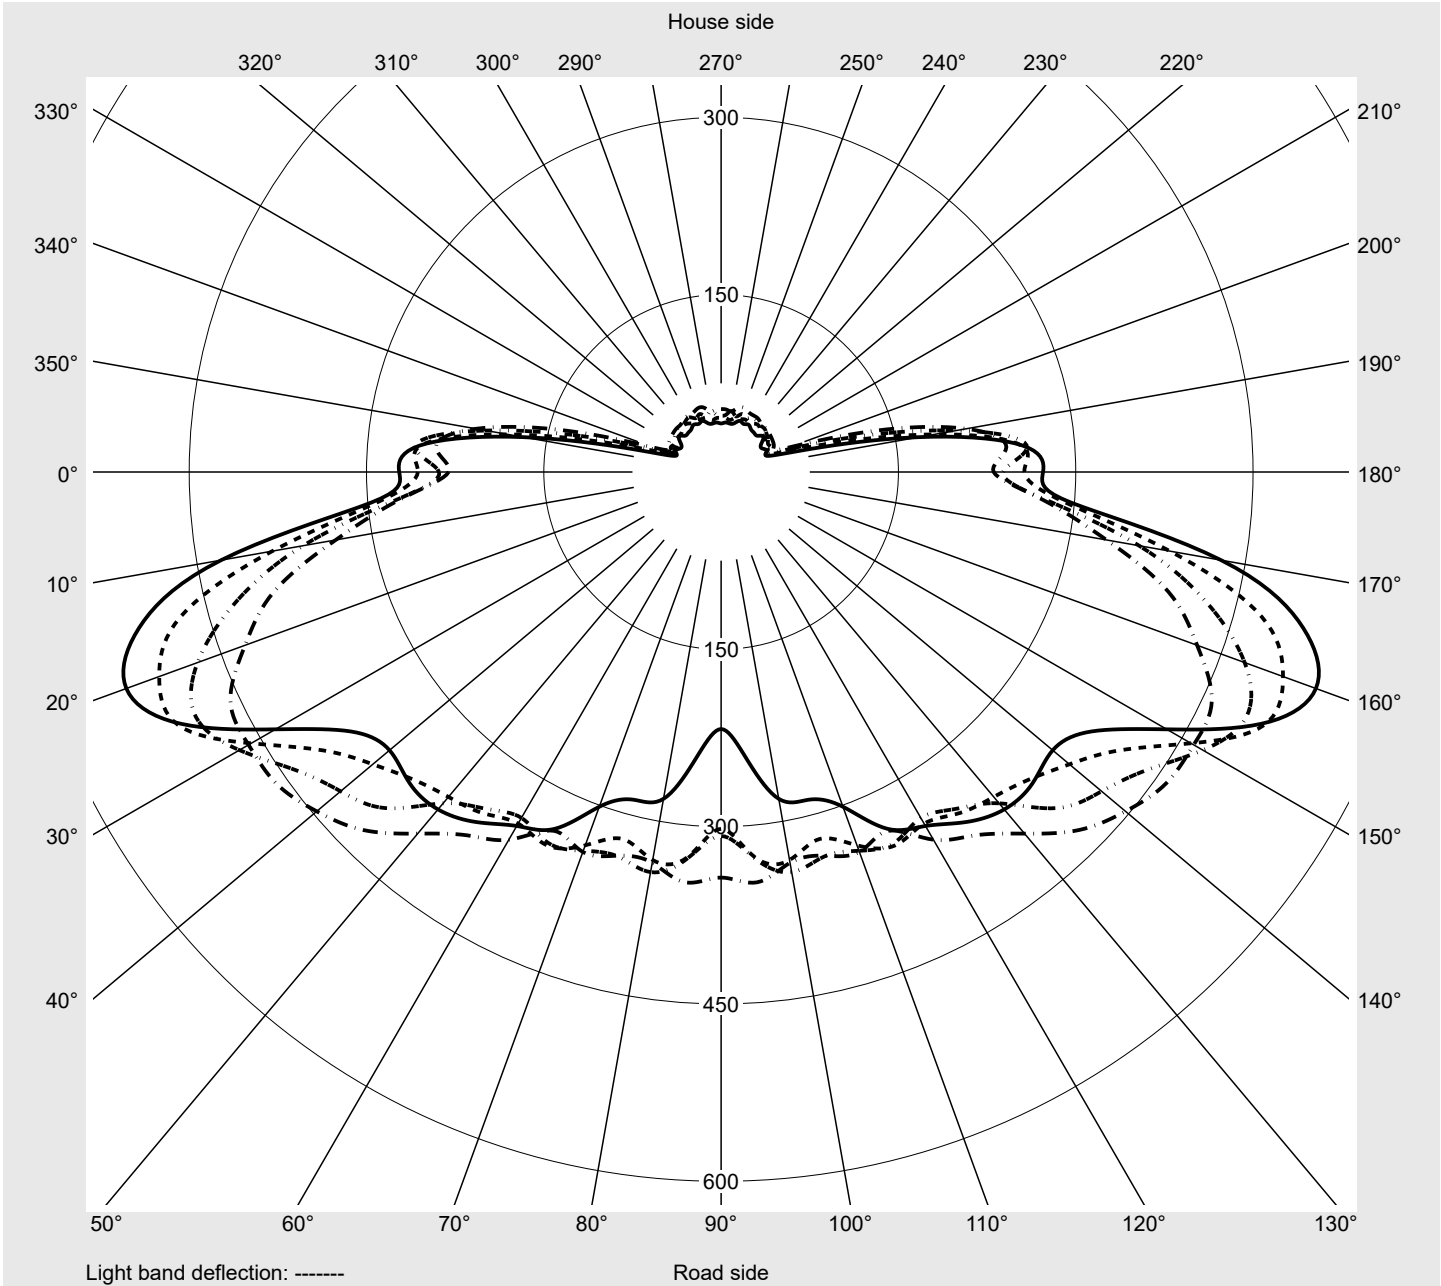

Photometric test report

Family
Streetlight 21 midi LED

Order number: 5XE3E63T08NB
EAN: 4058352729090

LP number
59079_115

Version	post-top or side-entry mounting, Smart Interface up/down
Optic	asymmetric, wide distribution (STW1.0a G)
Cover	toughened safety glass
Lamps	LED 2700 K CRI ≥ 70
Controlgear	EVG-Smart Interface
Rated values	Net luminous flux = 20350 lm Power consumption = 151.2 W Luminous efficacy = 134.6 lm/W

serial
documentation
23.08.2022

siteco

Luminous intensity in cd/klm

C180-0

C200-20

C205-25

C270-90

Imax: 535 cd/klm

Luminaire output ratios

Eta	100.0%
Eta 0° - 90°	100.0%
Eta 90° - 180°	0.0%

Measurement conditions

DIN EN 13032 and DIN 5032

Luminous intensity class acc. to EN13201-2

Class:	G4
Imax 70°	486.3
Imax 80°	49.2
Imax 90°	0.0
Imax >90°	0.0
Imax >95°	0.0

Photometric test report

Family Streetlight 21 midi LED	Order number: 5XE3E63T08NB EAN: 4058352729090	LP number 59079_115
--	--	-------------------------------

Envelope curve in cd/klm **KMK 57.5°** **KMK 55°** **KMK 52.5°** **KMK 50°** **siteco**