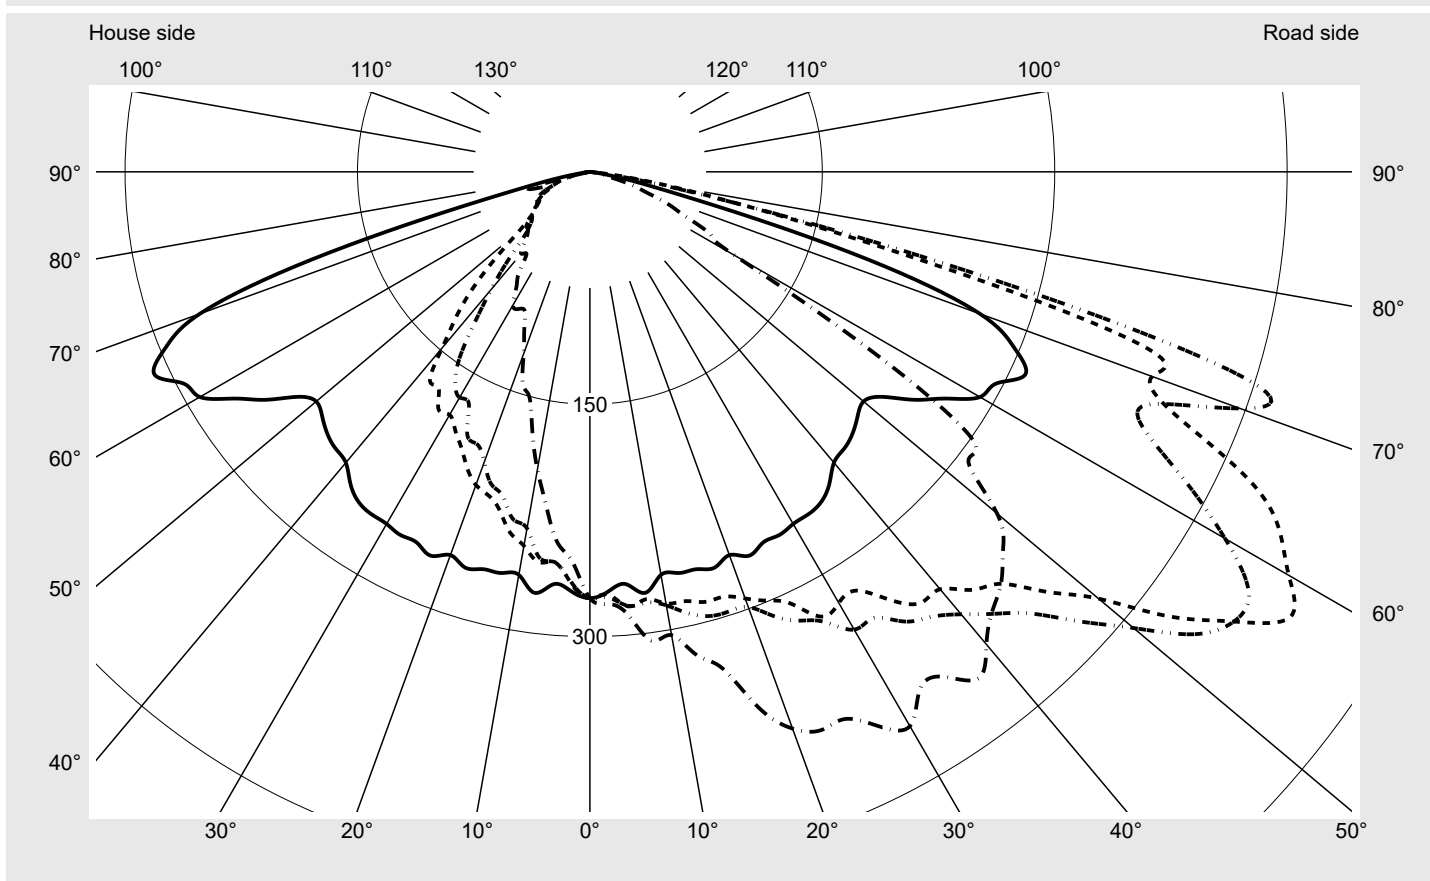

Photometric test report

Family
Streetlight 21 midi LED

Order number: 5XE3E63T08NB
EAN: 4058352729090

LP number
59079_115

Version	post-top or side-entry mounting, Smart Interface up/down
Optic	asymmetric, wide distribution (STW1.0a G)
Cover	toughened safety glass
Lamps	LED 2700 K CRI ≥ 70
Controlgear	EVG-Smart Interface
Rated values	Net luminous flux = 20350 lm Power consumption = 151.2 W Luminous efficacy = 134.6 lm/W

serial
documentation
23.08.2022

siteco

Luminous intensity in cd/klm

C180-0

C200-20

C205-25

C270-90

Imax: 535 cd/klm

Luminaire output ratios

Eta	100.0%
Eta 0° - 90°	100.0%
Eta 90° - 180°	0.0%

Measurement conditions

DIN EN 13032 and DIN 5032

Luminous intensity class acc. to EN13201-2

Class:	G4
Imax 70°	486.3
Imax 80°	49.2
Imax 90°	0.0
Imax >90°	0.0
Imax >95°	0.0

Photometric test report

Family Streetlight 21 midi LED	Order number: 5XE3E63T08NB EAN: 4058352729090	LP number 59079_115
--	--	-------------------------------

Envelope curve in cd/klm **KMK 57.5°** **KMK 55°** **KMK 52.5°** **KMK 50°** **siteco**