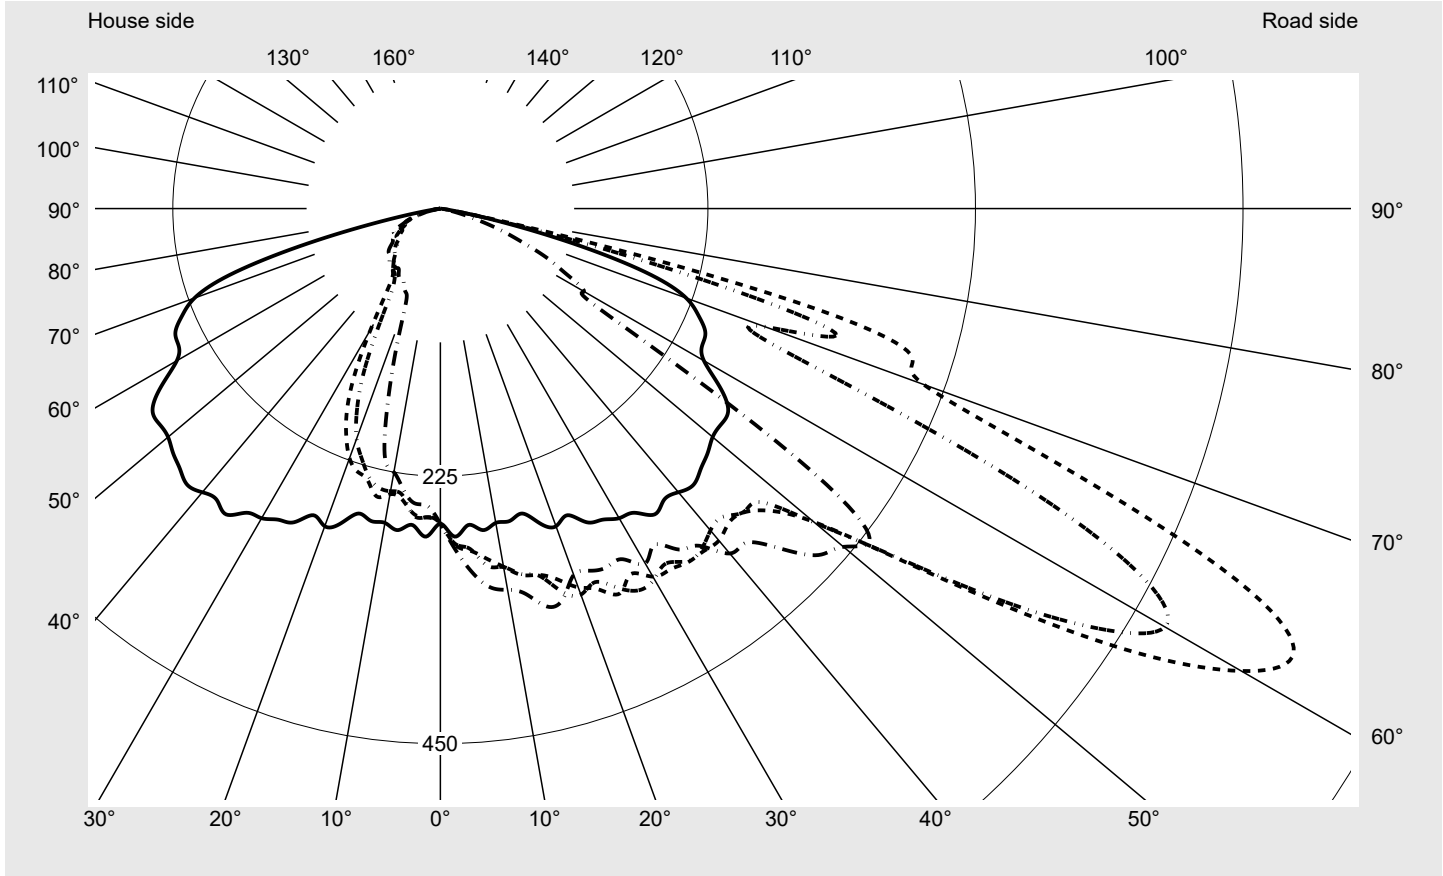

Photometric test report

Family Streetlight 21 mini easy LED	Order number: 5XE6E33A08HB EAN: 4058352730560	LP number 59077_806
	Version post-top or side-entry mounting Optic asymmetric, wide distribution (STW1.0a) Cover toughened safety glass Lamps LED 3000 K CRI ≥ 70 Controlgear ECG DIM Rated values Net luminous flux = 9040 lm Power consumption = 66.0 W Luminous efficacy = 137 lm/W	serial documentation 18.07.2022

Luminous intensity in cd/klm C180-0 C210-30 C215-35 C270-90 **Imax: 809 cd/klm**

Luminaire output ratios

Eta	100.0%
Eta 0° - 90°	100.0%
Eta 90° - 180°	0.0%

Luminous intensity class acc. to EN13201-2

Class:	G4
Imax 70°	498.7
Imax 80°	32.8
Imax 90°	0.0
Imax >90°	0.0
Imax >95°	0.0

Measurement conditions

DIN EN 13032 and DIN 5032

Photometric test report

Family Streetlight 21 mini easy LED	Order number: 5XE6E33A08HB EAN: 4058352730560	LP number 59077_806
---	--	--------------------------------------

Envelope curve in cd/klm **KMK 62.5°** **KMK 60°** **KMK 57.5°** **KMK 55°** **siteco**

Photometric test report

Family Streetlight 21 mini easy LED	Order number: 5XE6E33A08HB EAN: 4058352730560	LP number 59077_806
Table of values for luminous intensities		Maximum luminous intensity