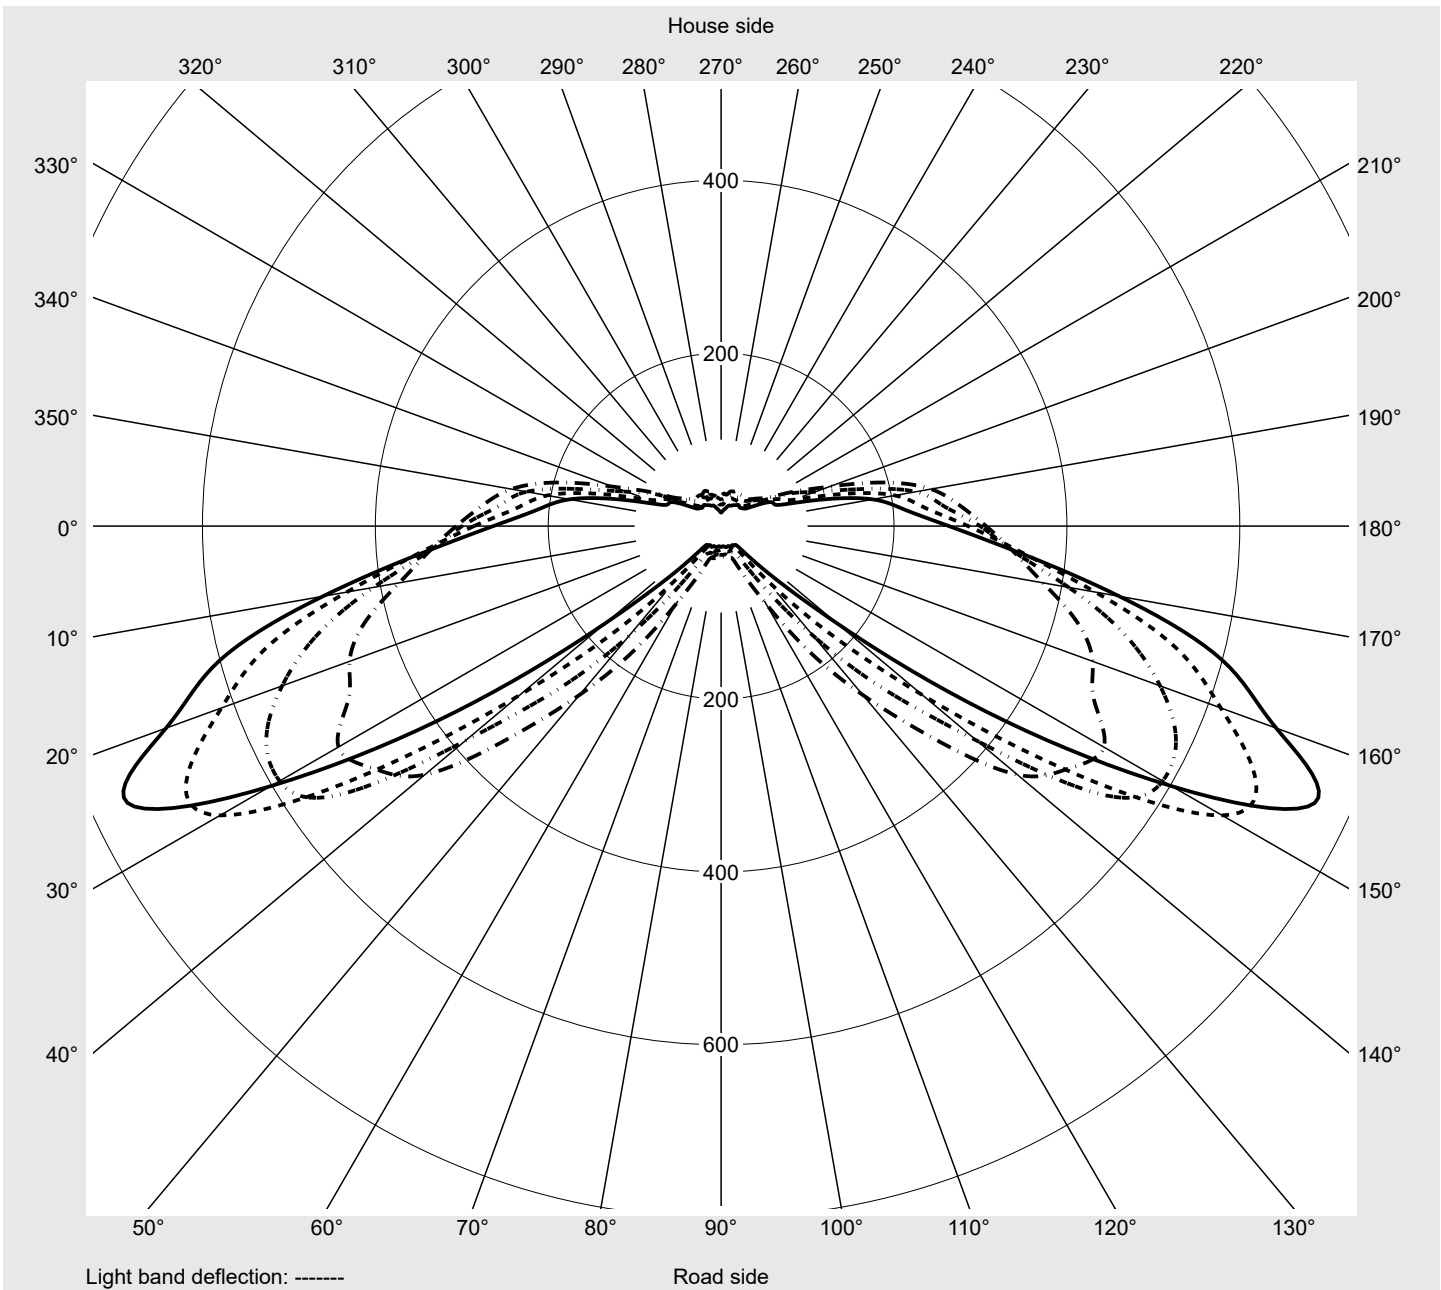

Photometric test report

Family
Streetlight 21 midi easy LED

Order number: 5XE7D33A08MB
EAN: 4058352683477

LP number
59076_510

Version post-top or side-entry mounting
Optic asymmetric, wide distribution (ST1.0a)
Cover toughened safety glass
Lamps LED 3000 K | CRI ≥ 70
Controlgear ECG DIM
Rated values Net luminous flux = 18270 lm
 Power consumption = 136.0 W
 Luminous efficacy = 134.3 lm/W

serial
documentation
15.07.2022

sitEco

Luminous intensity in cd/klm

C180-0

C205-25

C210-30

C270-90

Imax: 758 cd/klm

Luminaire output ratios

Eta	100.0%
Eta 0° - 90°	100.0%
Eta 90° - 180°	0.0%

Luminous intensity class acc. to EN13201-2

Class:	G3
Imax 70°	757.8
Imax 80°	95.1
Imax 90°	0.0
Imax >90°	0.0
Imax >95°	0.0

Measurement conditions

DIN EN 13032 and DIN 5032

Photometric test report

Family Streetlight 21 midi easy LED	Order number: 5XE7D33A08MB EAN: 4058352683477	LP number 59076_510
---	--	--------------------------------------

Envelope curve in cd/klm **KMK 70°** **KMK 67.5°** **KMK 65°** **KMK 62.5°** **siteco**