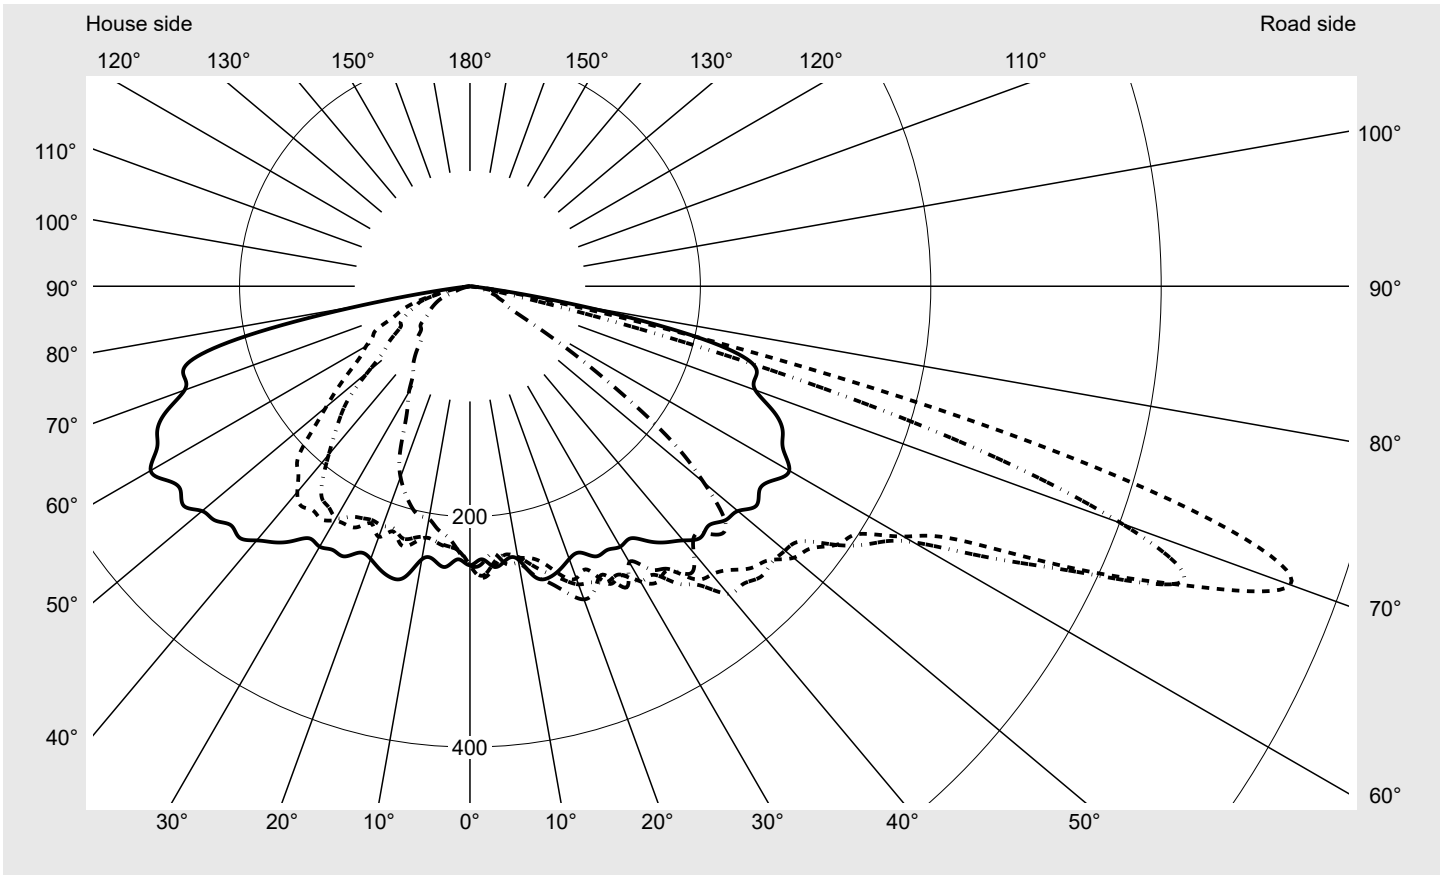

Photometric test report

Family
Streetlight 21 midi easy LED

Order number: 5XE7D33A08MB
EAN: 4058352683477

LP number
59076_510

Version post-top or side-entry mounting
Optic asymmetric, wide distribution (ST1.0a)
Cover toughened safety glass
Lamps LED 3000 K | CRI ≥ 70
Controlgear ECG DIM
Rated values Net luminous flux = 18270 lm
 Power consumption = 136.0 W
 Luminous efficacy = 134.3 lm/W

serial
documentation
15.07.2022

sitEco

Luminous intensity in cd/klm

C180-0

C205-25

C210-30

C270-90

Imax: 758 cd/klm

Luminaire output ratios

Eta	100.0%
Eta 0° - 90°	100.0%
Eta 90° - 180°	0.0%

Luminous intensity class acc. to EN13201-2

Class:	G3
Imax 70°	757.8
Imax 80°	95.1
Imax 90°	0.0
Imax >90°	0.0
Imax >95°	0.0

Measurement conditions