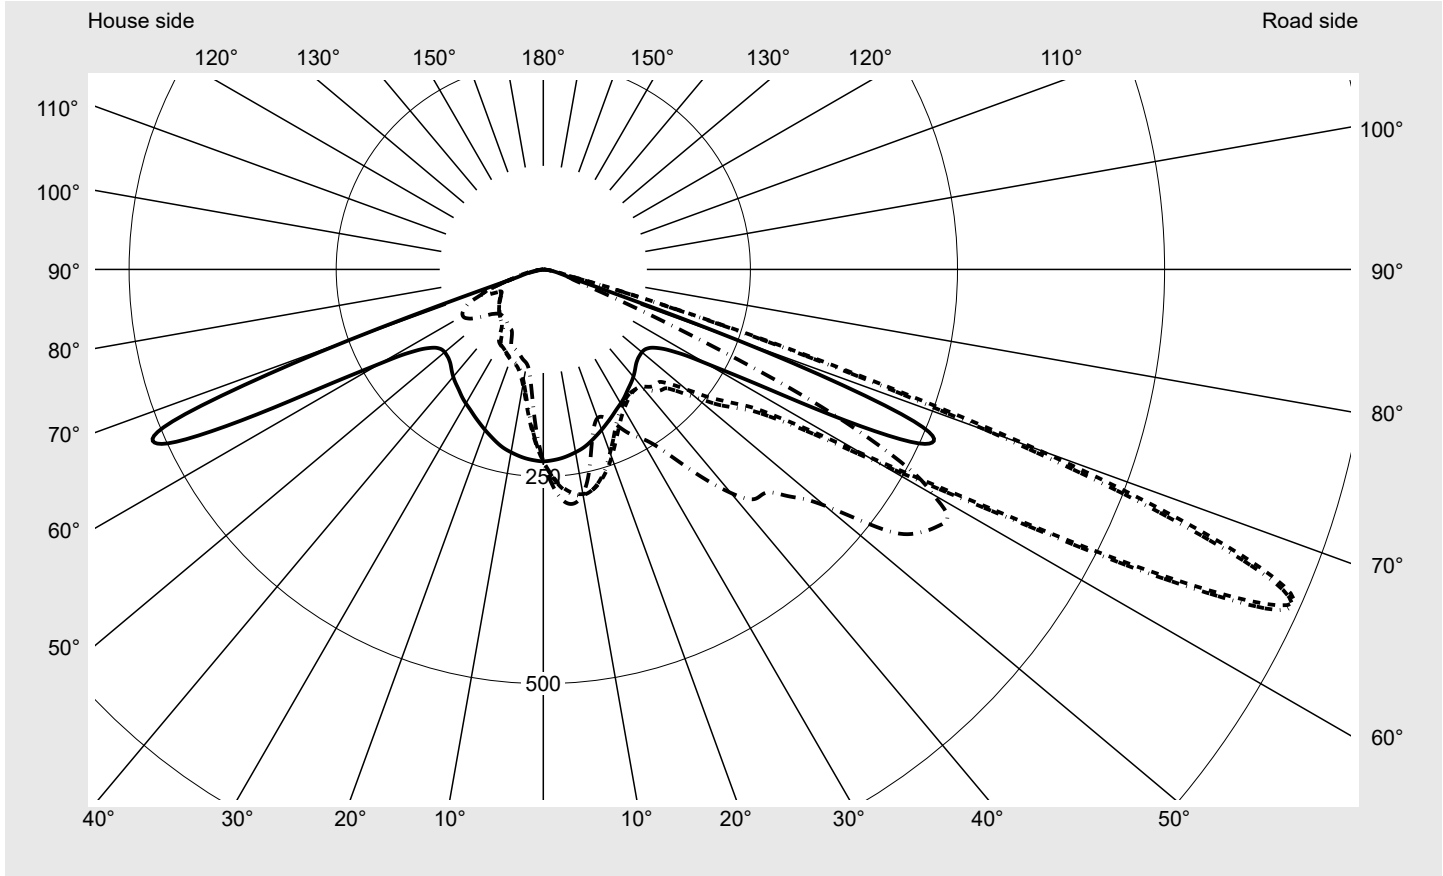

Photometric test report

Family Streetlight 21 micro easy LED	Order number: 5XE5H37N08DB EAN: 4058352897171	LP number 59066_811
	Version post-top or side-entry mounting, NEMA 7 pin (DALI)	serial documentation 16.06.2023
	Optic direct, asymmetric A520002	
	Cover toughened safety glass	
	Lamps LED 3000 K CRI ≥ 70	
	Controlgear ECG-DALI Plus	
Rated values	Net luminous flux = 5020 lm Power consumption = 39.1 W Luminous efficacy = 128.4 lm/W	

Luminous intensity in cd/klm C180-0 C215-35 C217,5-37,5 C270-90 **Imax: 990 cd/klm**

Luminaire output ratios	
Eta	100.0%
Eta 0° - 90°	100.0%
Eta 90° - 180°	0.0%

Luminous intensity class acc. to EN13201-2	
Class:	G3
Imax 70°	685.4
Imax 80°	32.5
Imax 90°	0.0
Imax >90°	0.0
Imax >95°	0.0

Envelope curve in cd/klm **KMK 66°** **KMK 65°** **KMK 64°** **KMK 63°** **siteco**

Photometric test report

Family Streetlight 21 micro easy LED	Order number: 5XE5H37N08DB EAN: 4058352897171	LP number 59066_811
Table of values for luminous intensities		Maximum luminous intensity
		siteco