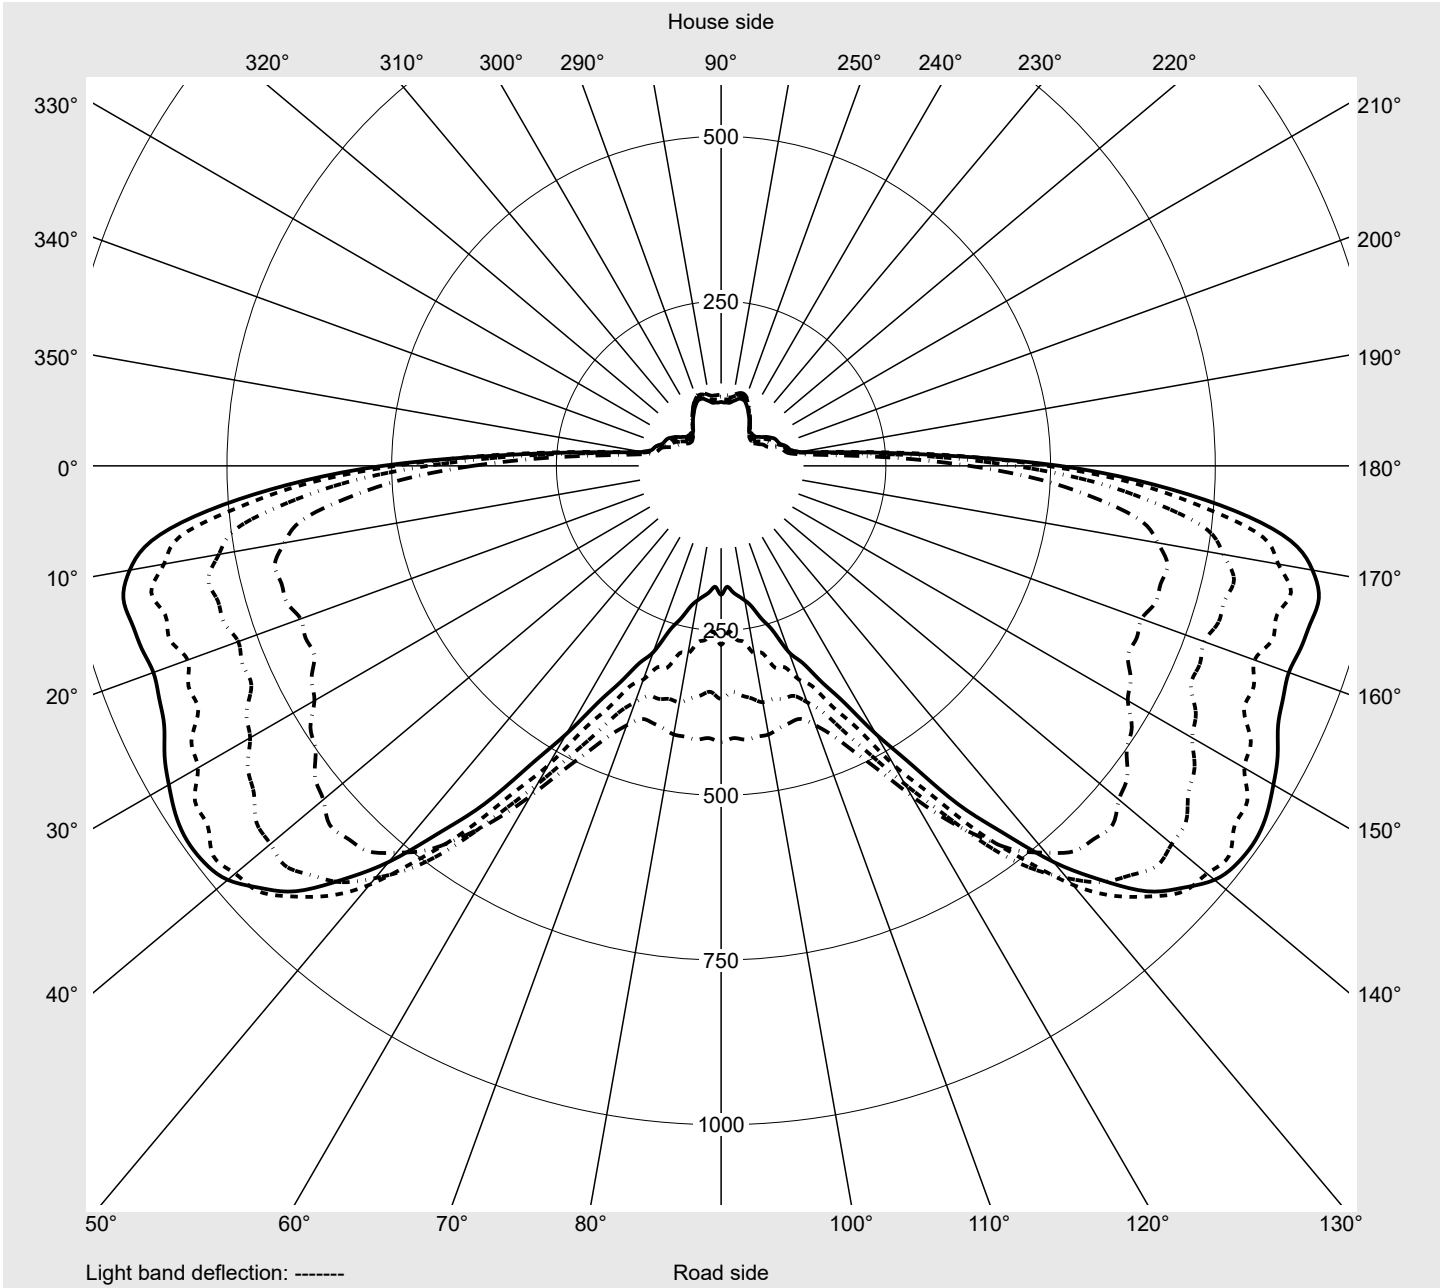

Photometric test report

Family Streetlight 21 micro easy LED	Order number: 5XE5H37N08DB EAN: 4058352897171	LP number 59066_811
	Version post-top or side-entry mounting, NEMA 7 pin (DALI)	serial documentation 16.06.2023
	Optic direct, asymmetric A520002	
	Cover toughened safety glass	
	Lamps LED 3000 K CRI ≥ 70	
	Controlgear ECG-DALI Plus	
Rated values	Net luminous flux = 5020 lm Power consumption = 39.1 W Luminous efficacy = 128.4 lm/W	

Luminous intensity in cd/klm C180-0 C215-35 C217,5-37,5 C270-90 **Imax: 990 cd/klm**

Luminaire output ratios	
Eta	100.0%
Eta 0° - 90°	100.0%
Eta 90° - 180°	0.0%

Luminous intensity class acc. to EN13201-2	
Class:	G3
Imax 70°	685.4
Imax 80°	32.5
Imax 90°	0.0
Imax >90°	0.0
Imax >95°	0.0

Measurement conditions
 DIN EN 13032 and DIN 5032

Photometric test report

Family Streetlight 21 micro easy LED	Order number: 5XE5H37N08DB EAN: 4058352897171	LP number 59066_811
--	--	--------------------------------------

Envelope curve in cd/klm **KMK 66°** **KMK 65°** **KMK 64°** **KMK 63°** **siteco**

Photometric test report

Family Streetlight 21 micro easy LED	Order number: 5XE5H37N08DB EAN: 4058352897171	LP number 59066_811
Table of values for luminous intensities		Maximum luminous intensity
		siteco