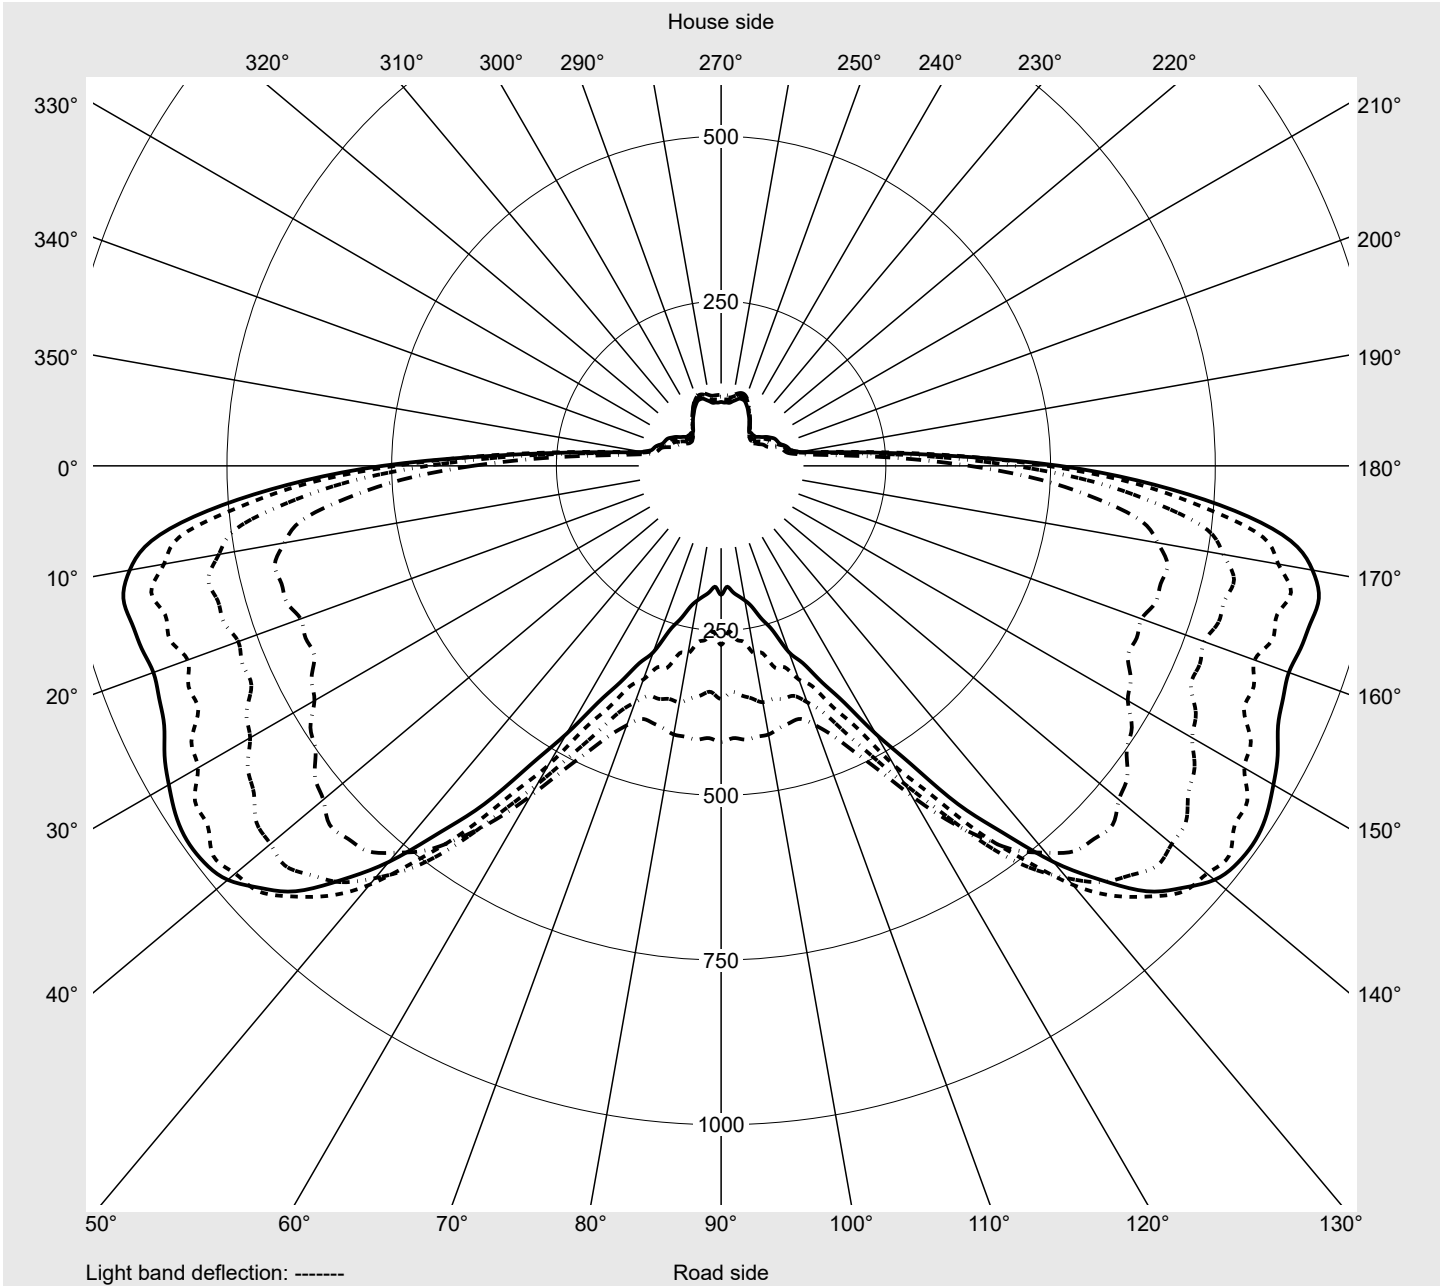

Photometric test report

Family Streetlight 21 mini easy LED	Order number: 5XE6H47N08HB EAN: 4058352897683	LP number 59066_835

Envelope curve in cd/klm   **KMK 66°**   **KMK 65°**   **KMK 64°**   **KMK 63°**   **siteco**

Photometric test report

Family Streetlight 21 mini easy LED	Order number: 5XE6H47N08HB EAN: 4058352897683	LP number 59066_835
Table of values for luminous intensities		Maximum luminous intensity
		siteco