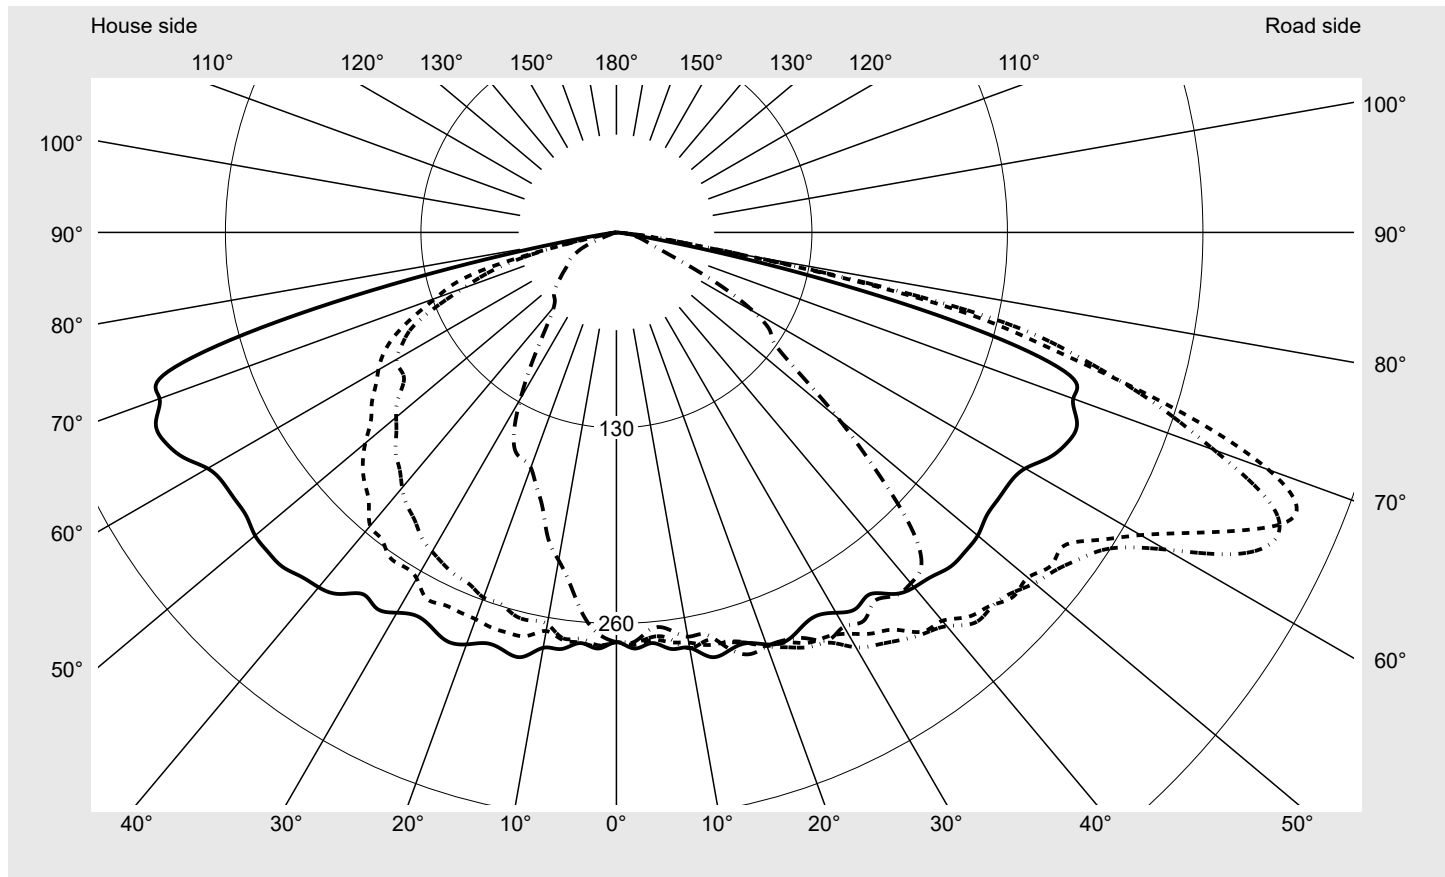

Photometric test report

Family
Streetlight 21 midi easy LED

Order number: 5XE7D37N08NB
EAN: 4058352898024

LP number
59078_212

Version post-top or side-entry mounting, NEMA 7 pin (DALI)
Optic asymmetric, wide distribution (ST1.0a G)
Cover toughened safety glass
Lamps LED 3000 K | CRI ≥ 70
Controlgear ECG-DALI Plus
Rated values Net luminous flux = 22700 lm
 Power consumption = 151.2 W
 Luminous efficacy = 150.1 lm/W

serial
documentation
16.06.2023

siteco

Luminous intensity in cd/klm

C180-0

C195-15

C200-20

C270-90

Imax: 489 cd/klm

Luminaire output ratios

Eta	100.0%
Eta 0° - 90°	100.0%
Eta 90° - 180°	0.0%

Luminous intensity class acc. to EN13201-2

Class:	G4
Imax 70°	461.5
Imax 80°	96.1
Imax 90°	0.0
Imax >90°	0.0
Imax >95°	0.0

Measurement conditions