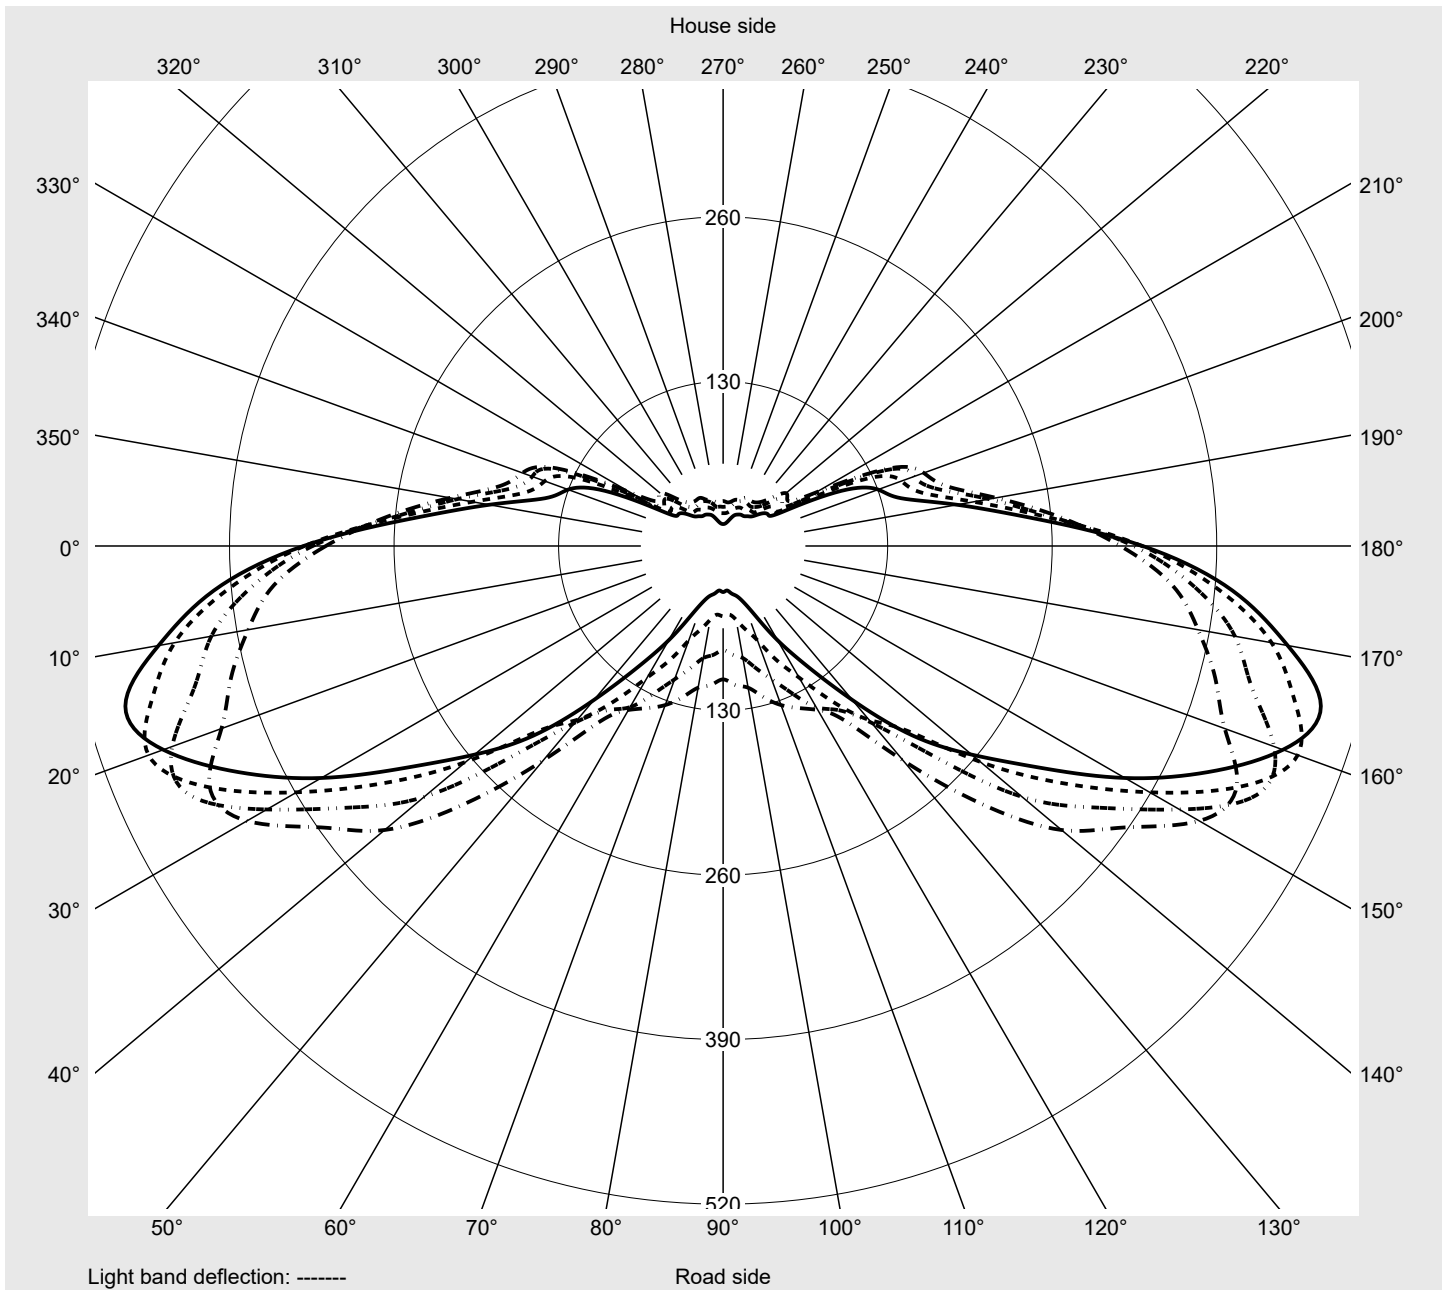

Photometric test report

Family
Streetlight 21 midi easy LED

Order number: 5XE7D37N08NB
EAN: 4058352898024

LP number
59078_212

Version post-top or side-entry mounting, NEMA 7 pin (DALI)
Optic asymmetric, wide distribution (ST1.0a G)
Cover toughened safety glass
Lamps LED 3000 K | CRI ≥ 70
Controlgear ECG-DALI Plus
Rated values Net luminous flux = 22700 lm
 Power consumption = 151.2 W
 Luminous efficacy = 150.1 lm/W

Luminaire output ratios

Eta	100.0%
Eta 0° - 90°	100.0%
Eta 90° - 180°	0.0%

Luminous intensity class acc. to EN13201-2

Class:	G4
Imax 70°	461.5
Imax 80°	96.1
Imax 90°	0.0
Imax >90°	0.0
Imax >95°	0.0

Measurement conditions

DIN EN 13032 and DIN 5032

Photometric test report

Family Streetlight 21 midi easy LED	Order number: 5XE7D37N08NB EAN: 4058352898024	LP number 59078_212
--	--	--------------------------------------

Envelope curve in cd/klm

KMK 67.5°
KMK 65°
KMK 62.5°
KMK 60°

siteco

Photometric test report

Family Streetlight 21 midi easy LED	Order number: 5XE7D37N08NB EAN: 4058352898024	LP number 59078_212
Table of values for luminous intensities		Maximum luminous intensity