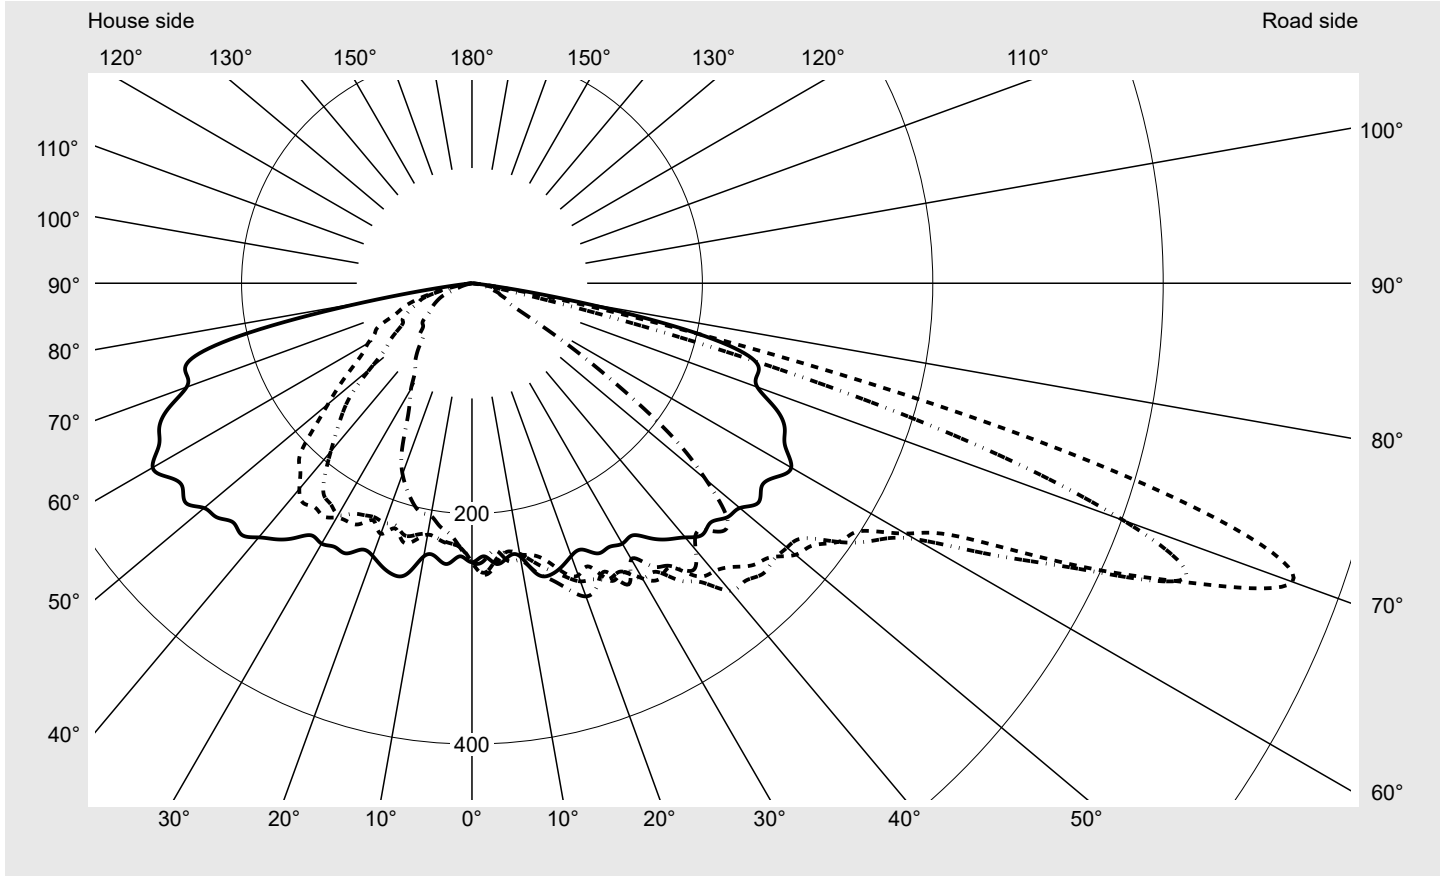

Photometric test report

Family Streetlight 21 midi easy LED	Order number: 5XE7D67N08MB EAN: 4058352898086	LP number 59076_1236
	Version post-top or side-entry mounting, NEMA 7 pin (DALI) Optic asymmetric, wide distribution (ST1.0a) Cover toughened safety glass Lamps LED 2700 K CRI ≥ 70 Controlgear ECG-DALI Plus Rated values Net luminous flux = 16240 lm Power consumption = 134.3 W Luminous efficacy = 120.9 lm/W	serial documentation 16.06.2023
		

Luminous intensity in cd/klm C180-0 C205-25 C210-30 C270-90 **Imax: 758 cd/klm**

Luminaire output ratios	
Eta	100.0%
Eta 0° - 90°	100.0%
Eta 90° - 180°	0.0%
Measurement conditions	
DIN EN 13032 and DIN 5032	

Envelope curve in cd/klm **KMK 70°** **KMK 67.5°** **KMK 65°** **KMK 62.5°** **siteco**

Photometric test report

Family Streetlight 21 midi easy LED	Order number: 5XE7D67N08MB EAN: 4058352898086	LP number 59076_1236
Table of values for luminous intensities		Maximum luminous intensity
		siteco