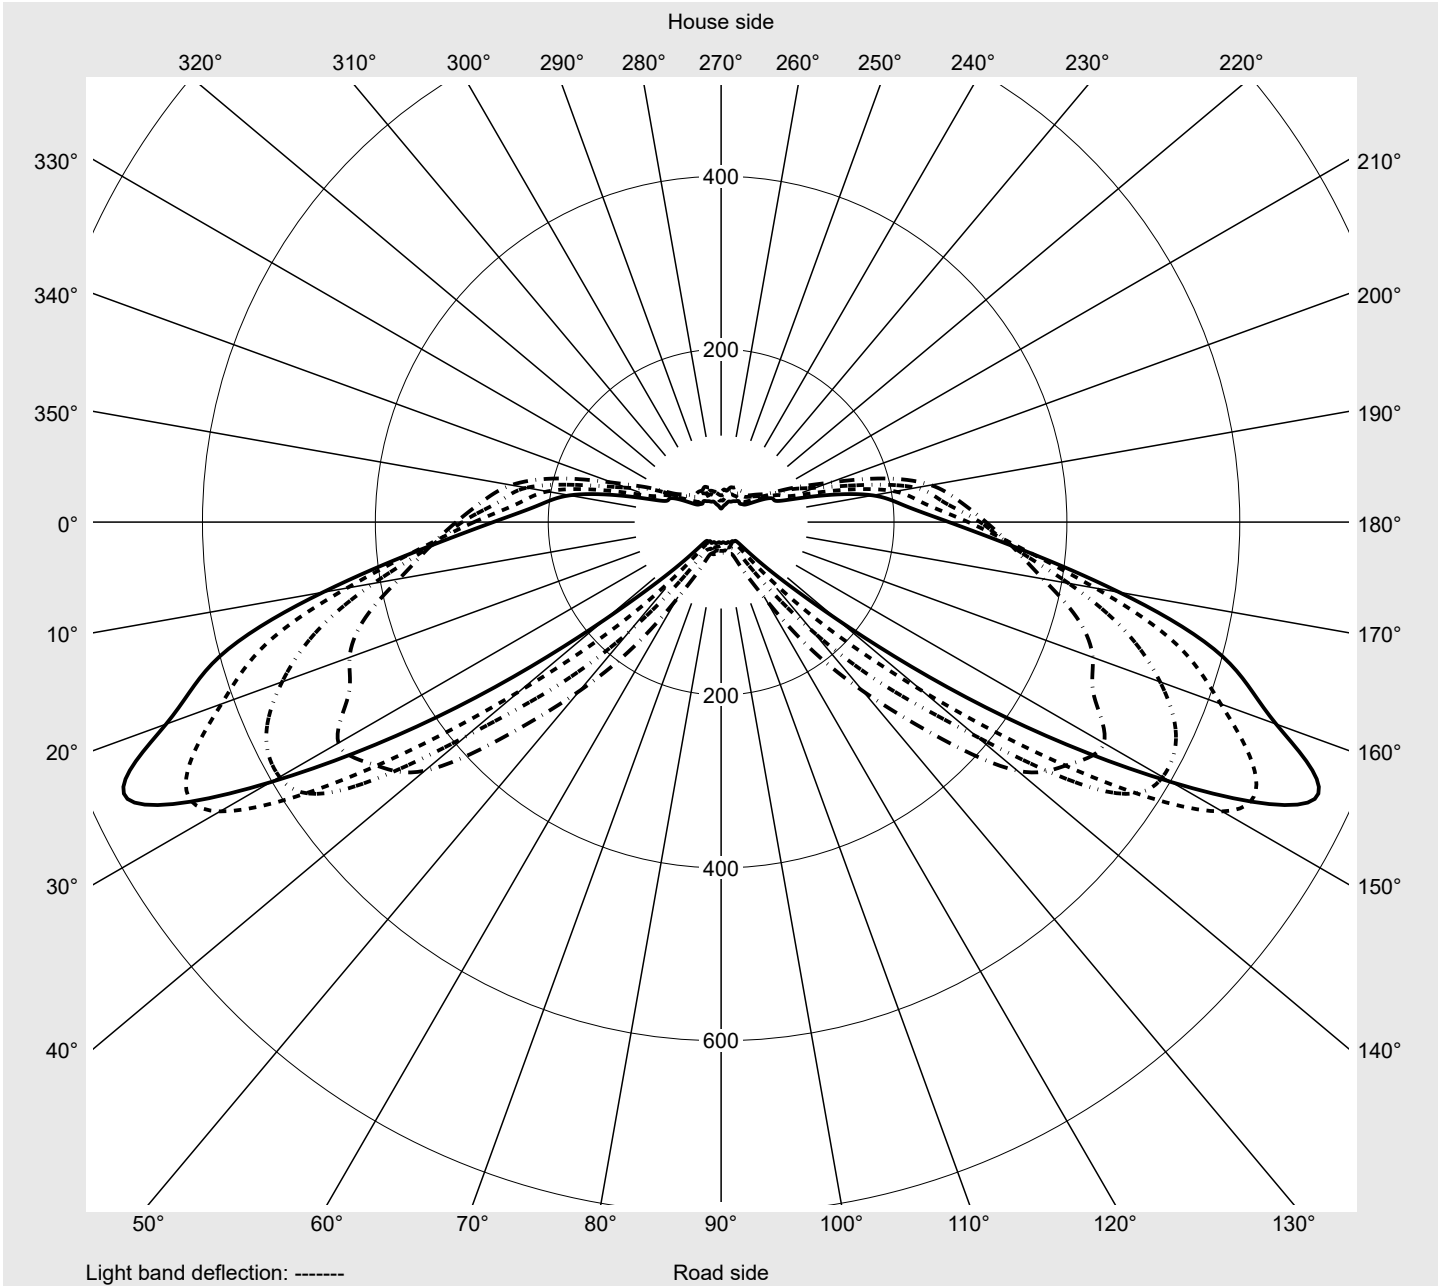

Photometric test report

Family Streetlight 21 midi easy LED	Order number: 5XE7D67N08MB EAN: 4058352898086	LP number 59076_1236
	Version post-top or side-entry mounting, NEMA 7 pin (DALI) Optic asymmetric, wide distribution (ST1.0a) Cover toughened safety glass Lamps LED 2700 K CRI ≥ 70 Controlgear ECG-DALI Plus Rated values Net luminous flux = 16240 lm Power consumption = 134.3 W Luminous efficacy = 120.9 lm/W	serial documentation 16.06.2023
		

Luminous intensity in cd/klm C180-0 C205-25 C210-30 C270-90 **Imax: 758 cd/klm**

Luminaire output ratios	
Eta	100.0%
Eta 0° - 90°	100.0%
Eta 90° - 180°	0.0%
Measurement conditions	
DIN EN 13032 and DIN 5032	

Luminous intensity class acc. to EN13201-2	
Class:	G3
Imax 70°	757.8
Imax 80°	95.1
Imax 90°	0.0
Imax >90°	0.0
Imax >95°	0.0

Photometric test report

Family Streetlight 21 midi easy LED	Order number: 5XE7D67N08MB EAN: 4058352898086	LP number 59076_1236
---	--	--------------------------------

Envelope curve in cd/klm **KMK 70°** **KMK 67.5°** **KMK 65°** **KMK 62.5°** **siteco**

Photometric test report

Family Streetlight 21 midi easy LED	Order number: 5XE7D67N08MB EAN: 4058352898086	LP number 59076_1236
Table of values for luminous intensities		Maximum luminous intensity
		siteco