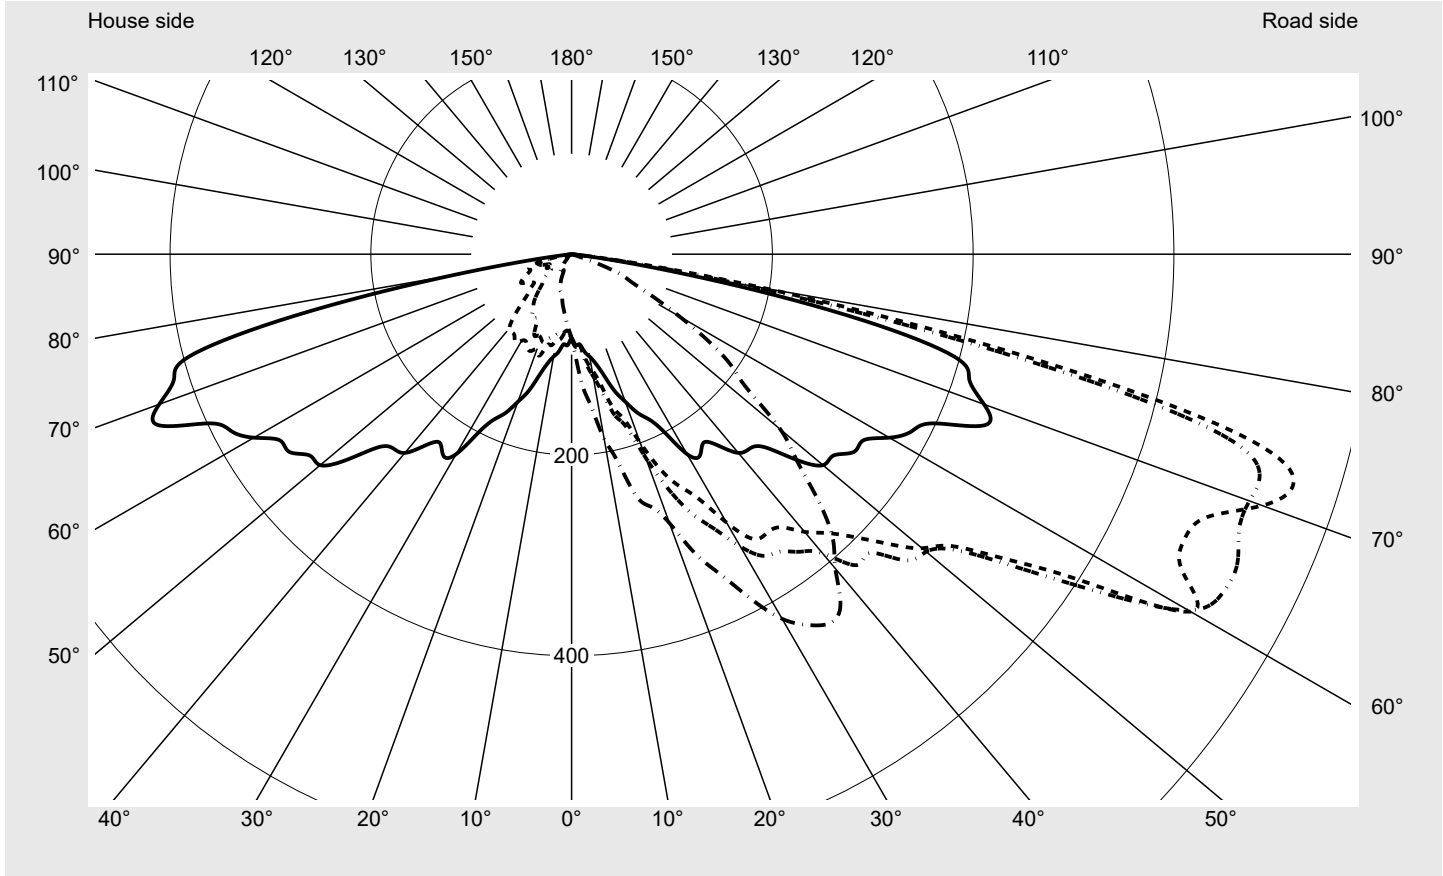

Photometric test report

Family Streetlight 11 midi LED	Order number: 5XC3N51Y08LE EAN: 4058352856604	LP number 59457_192
	Version post-top or side-entry mounting, Smart Interface up/down Optic asymmetric, extreme wide distribution with Back Light Control (ST1.0aB) Cover transparent, PMMA Lamps LED 3000 K CRI ≥ 70 Controlgear EVG SITECO iQ - Smart Interface Rated values Net luminous flux = 7760 lm Power consumption = 59.4 W Luminous efficacy = 130.6 lm/W	serial documentation 28.09.2023

Luminous intensity in cd/klm C180-0 C195-15 C200-20 C270-90 **Imax: 754 cd/klm**

Luminaire output ratios	
Eta	100.0%
Eta 0° - 90°	100.0%
Eta 90° - 180°	0.0%

Luminous intensity class acc. to EN13201-2	
Class:	G1
Imax 70°	742.9
Imax 80°	194.9
Imax 90°	0.0
Imax >90°	0.0
Imax >95°	0.0

Measurement conditions
DIN EN 13032 and DIN 5032

Photometric test report

Family Streetlight 11 midi LED	Order number: 5XC3N51Y08LE EAN: 4058352856604	LP number 59457_192
--	--	-------------------------------

Envelope curve in cd/klm **KMK 72.5°** **KMK 70°** **KMK 67.5°** **KMK 65°** **siteco**

Photometric test report

Family Streetlight 11 midi LED	Order number: 5XC3N51Y08LE EAN: 4058352856604	LP number 59457_192
Table of values for luminous intensities		Maximum luminous intensity