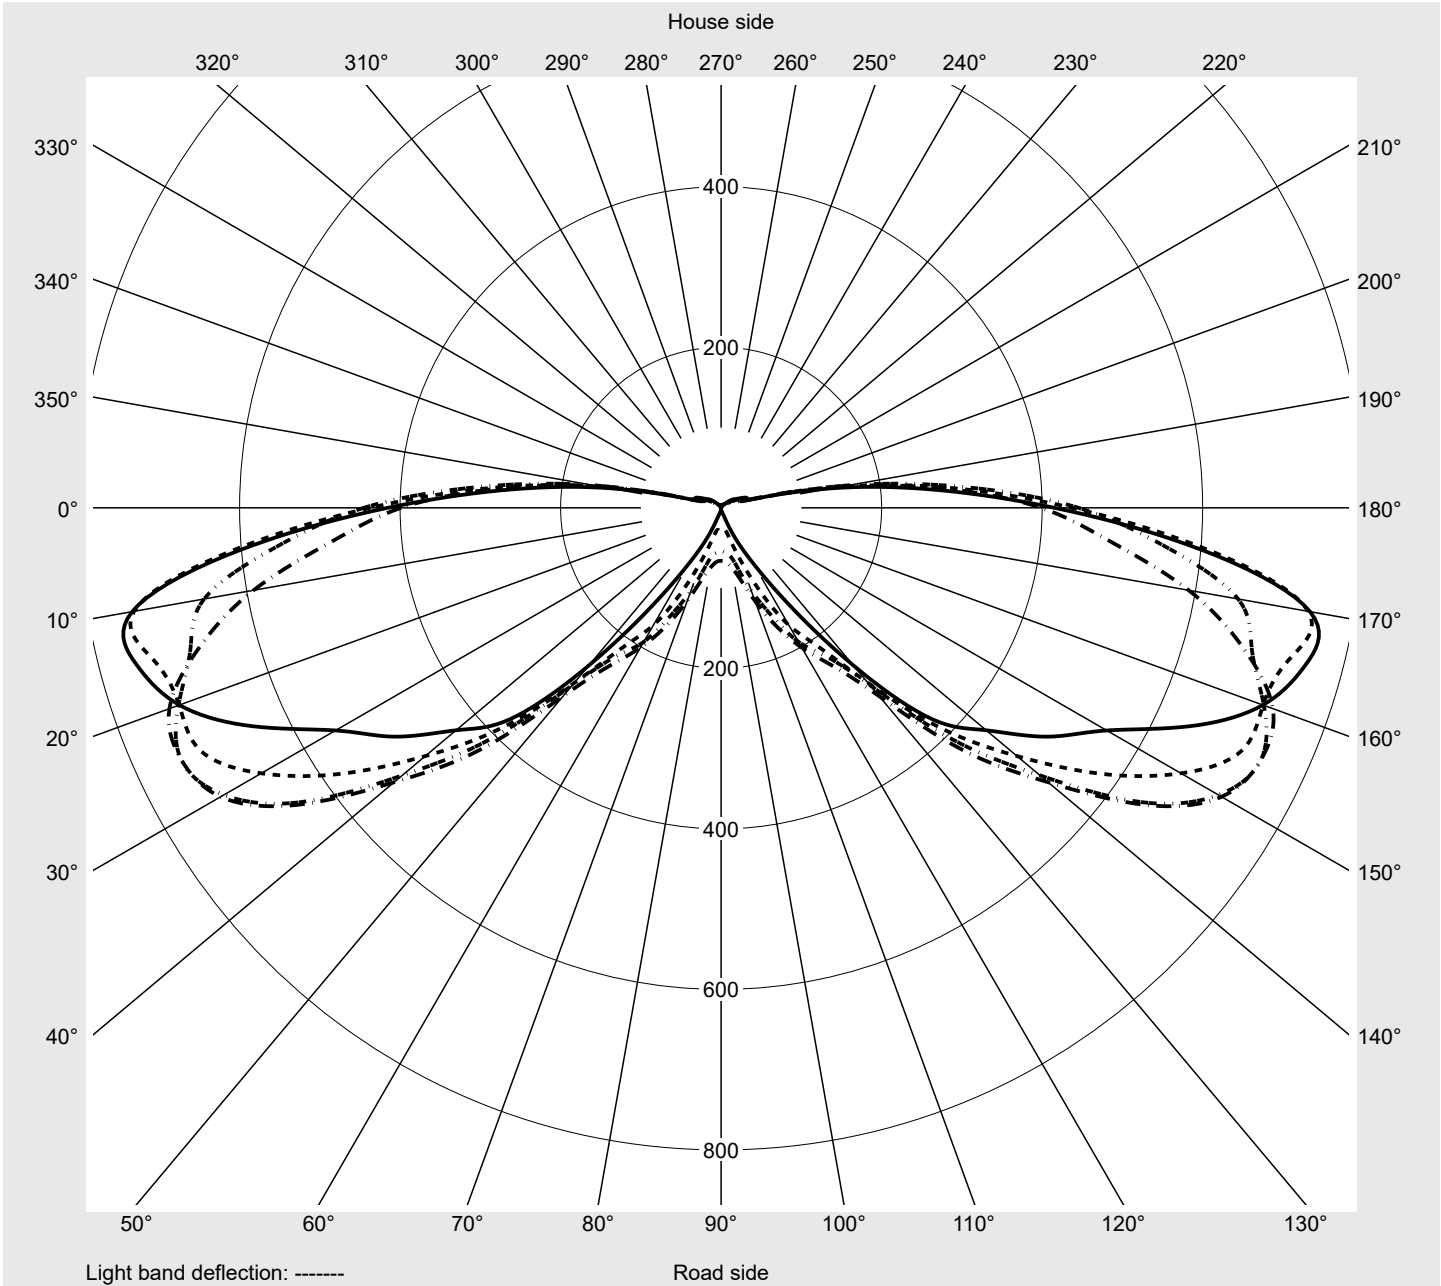

Photometric test report

Family Streetlight 11 midi LED	Order number: 5XC3N51Y08LE EAN: 4058352856604	LP number 59457_192
	Version post-top or side-entry mounting, Smart Interface up/down Optic asymmetric, extreme wide distribution with Back Light Control (ST1.0aB) Cover transparent, PMMA Lamps LED 3000 K CRI ≥ 70 Controlgear EVG SITECO iQ - Smart Interface Rated values Net luminous flux = 7760 lm Power consumption = 59.4 W Luminous efficacy = 130.6 lm/W	serial documentation 28.09.2023

Luminous intensity in cd/klm C180-0 C195-15 C200-20 C270-90 **Imax: 754 cd/klm**

Luminaire output ratios	
Eta	100.0%
Eta 0° - 90°	100.0%
Eta 90° - 180°	0.0%

Luminous intensity class acc. to EN13201-2	
Class:	G1
Imax 70°	742.9
Imax 80°	194.9
Imax 90°	0.0
Imax >90°	0.0
Imax >95°	0.0

Measurement conditions
DIN EN 13032 and DIN 5032

Photometric test report

Family Streetlight 11 midi LED	Order number: 5XC3N51Y08LE EAN: 4058352856604	LP number 59457_192
--	--	-------------------------------

Envelope curve in cd/klm **KMK 72.5°** **KMK 70°** **KMK 67.5°** **KMK 65°** **siteco**

Photometric test report

Family Streetlight 11 midi LED	Order number: 5XC3N51Y08LE EAN: 4058352856604	LP number 59457_192
Table of values for luminous intensities		Maximum luminous intensity