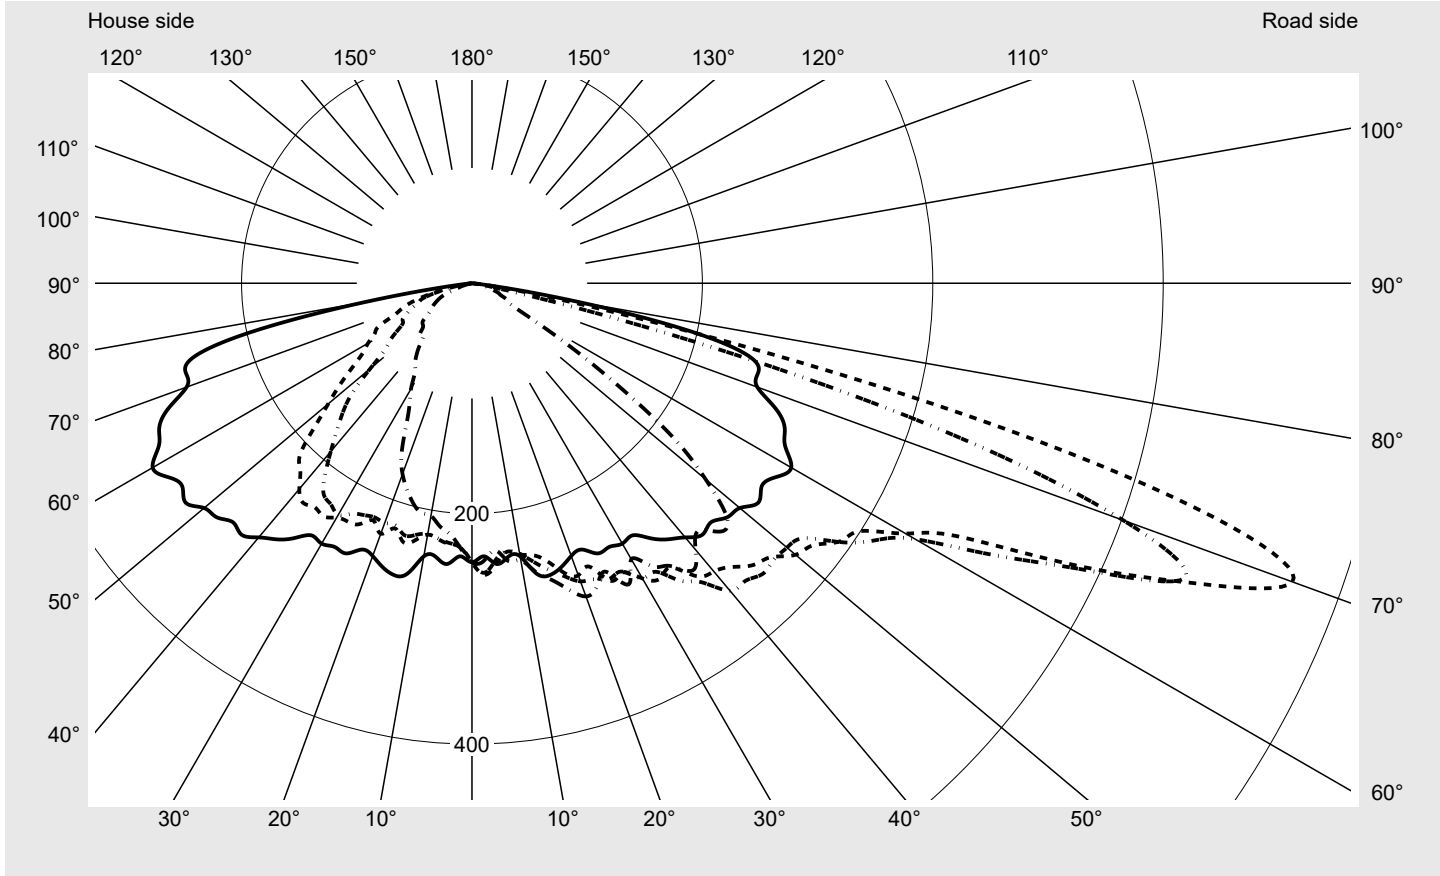

Photometric test report

Family Streetlight 31 micro toolless	Order number: 5XH5D31A08CA EAN: 4069025103031	LP number 59076_2350
	Version post-top or side-entry mounting Optic direct, asymmetric wide distribution S100003 Cover toughened safety glass Lamps LED 3000 K CRI ≥ 70 Controlgear ECG SITECO Rated values Net luminous flux = 1440 lm Power consumption = 10.3 W Luminous efficacy = 139.8 lm/W	serial documentation 18.04.2024

Luminous intensity in cd/klm C180-0 C205-25 C210-30 C270-90 **Imax: 758 cd/klm**

Luminaire output ratios	
Eta	100.0%
Eta 0° - 90°	100.0%
Eta 90° - 180°	0.0%
Measurement conditions	
DIN EN 13032 and DIN 5032	

Luminous intensity class acc. to EN13201-2	
Class:	G3
Imax 70°	757.8
Imax 80°	95.1
Imax 90°	0.0
Imax >90°	0.0
Imax >95°	0.0

Photometric test report

Family Streetlight 31 micro toolless	Order number: 5XH5D31A08CA EAN: 4069025103031	LP number 59076_2350
---	--	---------------------------------------

Envelope curve in cd/klm **KMK 70°** **KMK 67.5°** **KMK 65°** **KMK 62.5°** **siteco**

Photometric test report

Family Streetlight 31 micro toolless	Order number: 5XH5D31A08CA EAN: 4069025103031	LP number 59076_2350
Table of values for luminous intensities		Maximum luminous intensity
		siteco