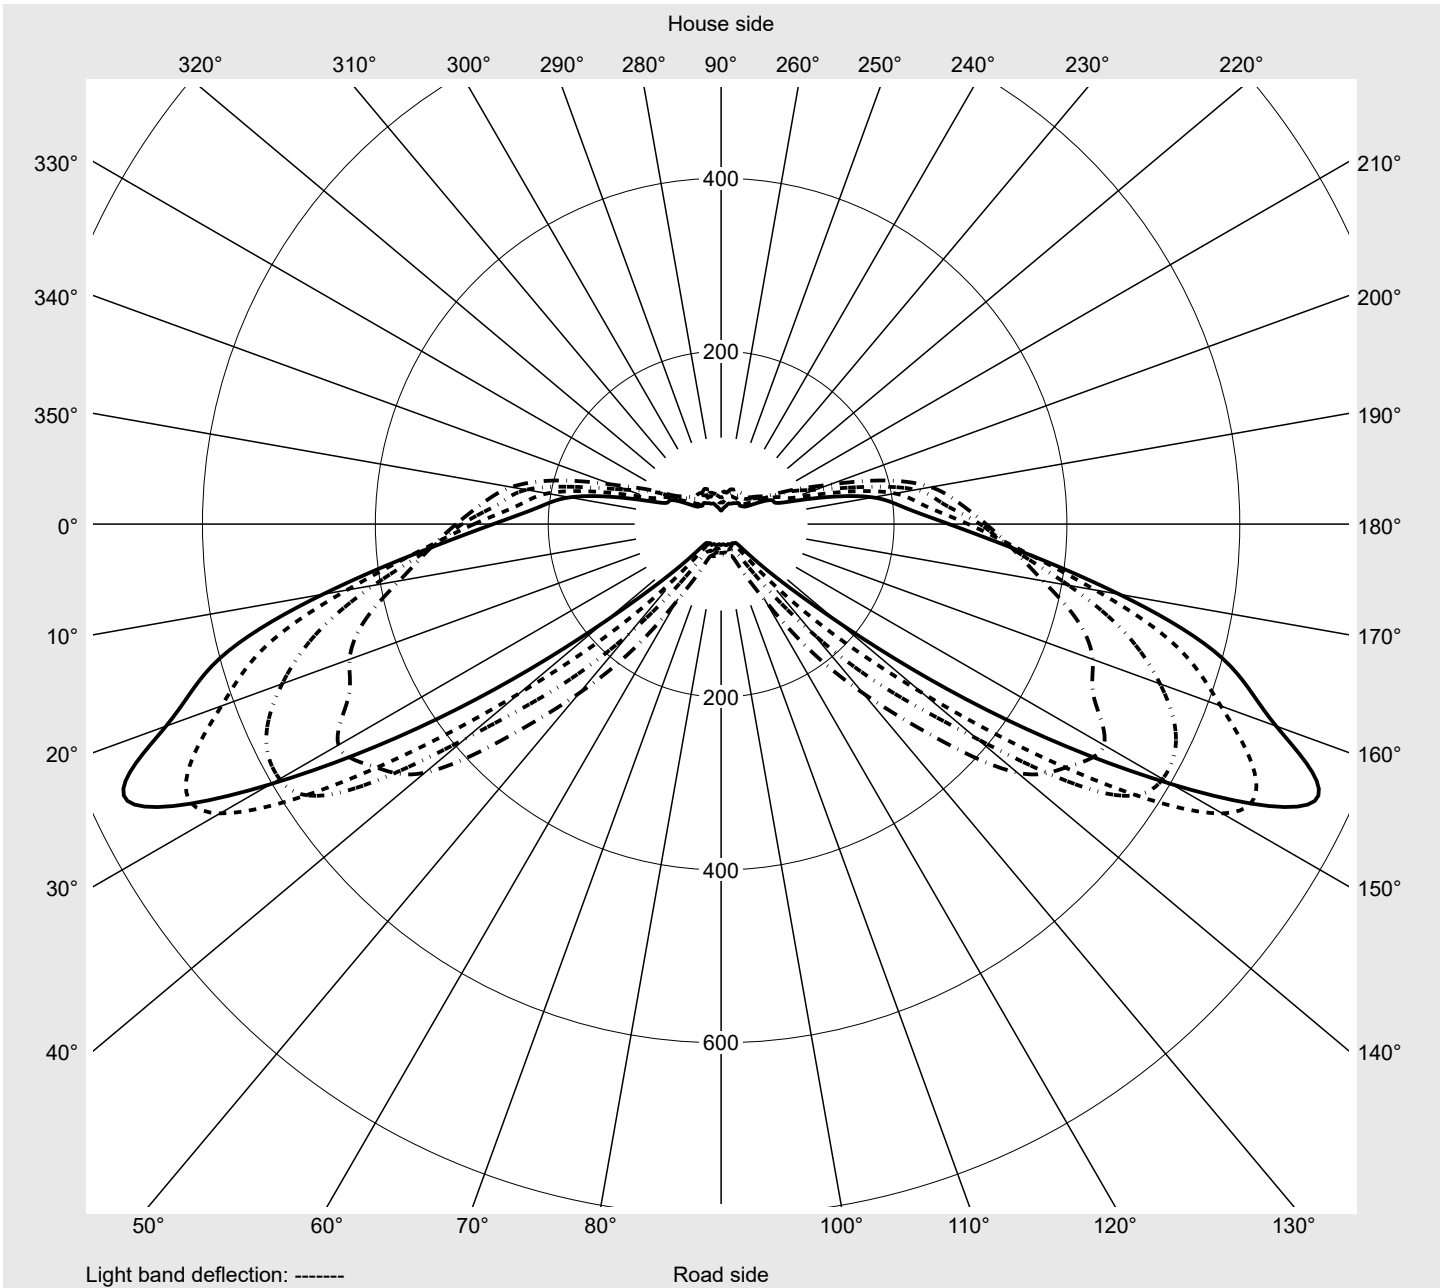

Photometric test report

Family Streetlight 31 micro toolless	Order number: 5XH5D31A08CA EAN: 4069025103031	LP number 59076_2350
	Version post-top or side-entry mounting Optic direct, asymmetric wide distribution S100003 Cover toughened safety glass Lamps LED 3000 K CRI ≥ 70 Controlgear ECG SITECO Rated values Net luminous flux = 1440 lm Power consumption = 10.3 W Luminous efficacy = 139.8 lm/W	serial documentation 18.04.2024

Luminous intensity in cd/klm C180-0 C205-25 C210-30 C270-90 **Imax: 758 cd/klm**

Luminaire output ratios	
Eta	100.0%
Eta 0° - 90°	100.0%
Eta 90° - 180°	0.0%
Measurement conditions	
DIN EN 13032 and DIN 5032	

Luminous intensity class acc. to EN13201-2	
Class:	G3
Imax 70°	757.8
Imax 80°	95.1
Imax 90°	0.0
Imax >90°	0.0
Imax >95°	0.0

Photometric test report

Family Streetlight 31 micro toolless	Order number: 5XH5D31A08CA EAN: 4069025103031	LP number 59076_2350
---	--	---------------------------------------

Envelope curve in cd/klm **KMK 70°** **KMK 67.5°** **KMK 65°** **KMK 62.5°** **siteco**

Photometric test report

Family Streetlight 31 micro toolless	Order number: 5XH5D31A08CA EAN: 4069025103031	LP number 59076_2350
Table of values for luminous intensities		Maximum luminous intensity
		siteco