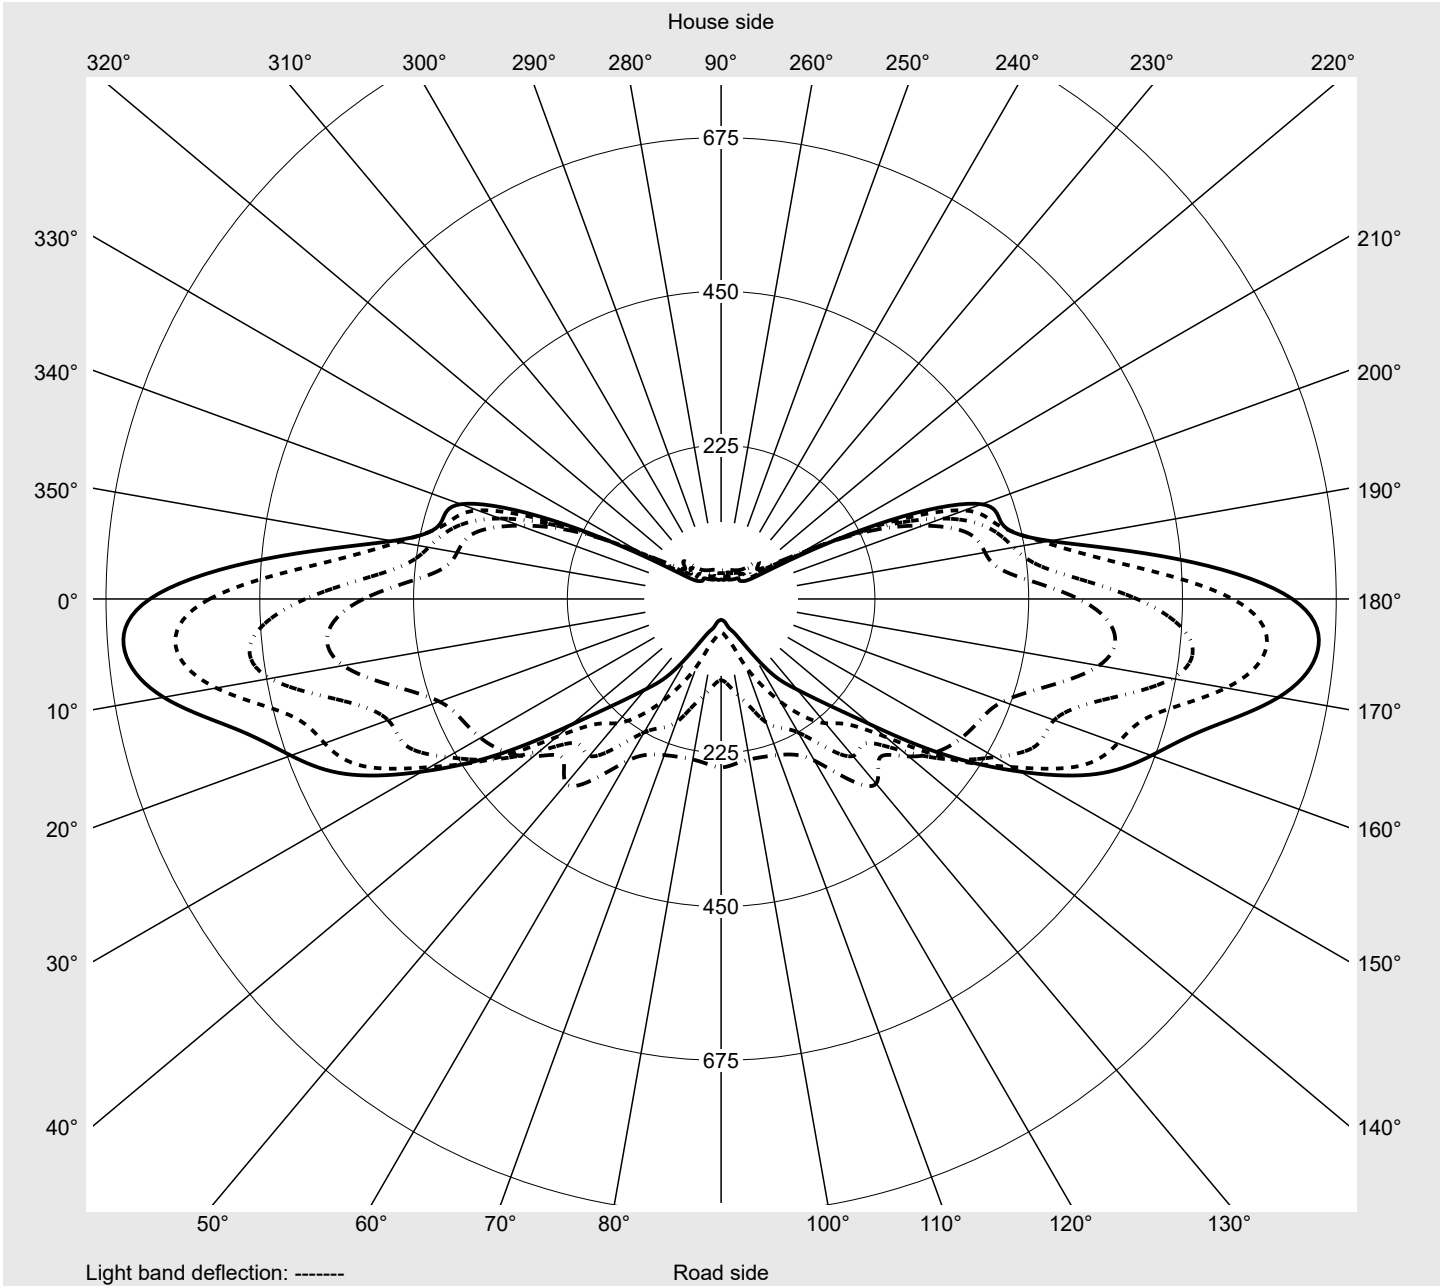

Photometric test report

Family Streetlight 31 micro toolless	Order number: 5XH5A75N08DA EAN: 4069025102980	LP number 59580_837
	Version post-top or side-entry mounting, NEMA 7 pin (DALI) Optic direct, asymmetric extremely wide distribution P100003 Cover toughened safety glass Lamps LED 2200 K CRI ≥ 70 Controlgear ECG SITECO Rated values Net luminous flux = 3700 lm Power consumption = 35.5 W Luminous efficacy = 104.2 lm/W	serial documentation 19.03.2025

Luminous intensity in cd/klm C180-0 C185-5 C190-10 C270-90 **Imax: 876 cd/klm**

Luminaire output ratios	
Eta	100.0%
Eta 0° - 90°	100.0%
Eta 90° - 180°	0.0%

Luminous intensity class acc. to EN13201-2	
Class:	G1
Imax 70°	876.0
Imax 80°	162.9
Imax 90°	0.0
Imax >90°	0.0
Imax >95°	0.0

Measurement conditions
DIN EN 13032 and DIN 5032

Photometric test report

Family Streetlight 31 micro toolless	Order number: 5XH5A75N08DA EAN: 4069025102980	LP number 59580_837
--	--	--------------------------------------

Envelope curve in cd/klm **KMK 70°** **KMK 67.5°** **KMK 65°** **KMK 62.5°** **siteco**

Photometric test report

Family Streetlight 31 micro toolless	Order number: 5XH5A75N08DA EAN: 4069025102980	LP number 59580_837
Table of values for luminous intensities		Maximum luminous intensity
siteco		