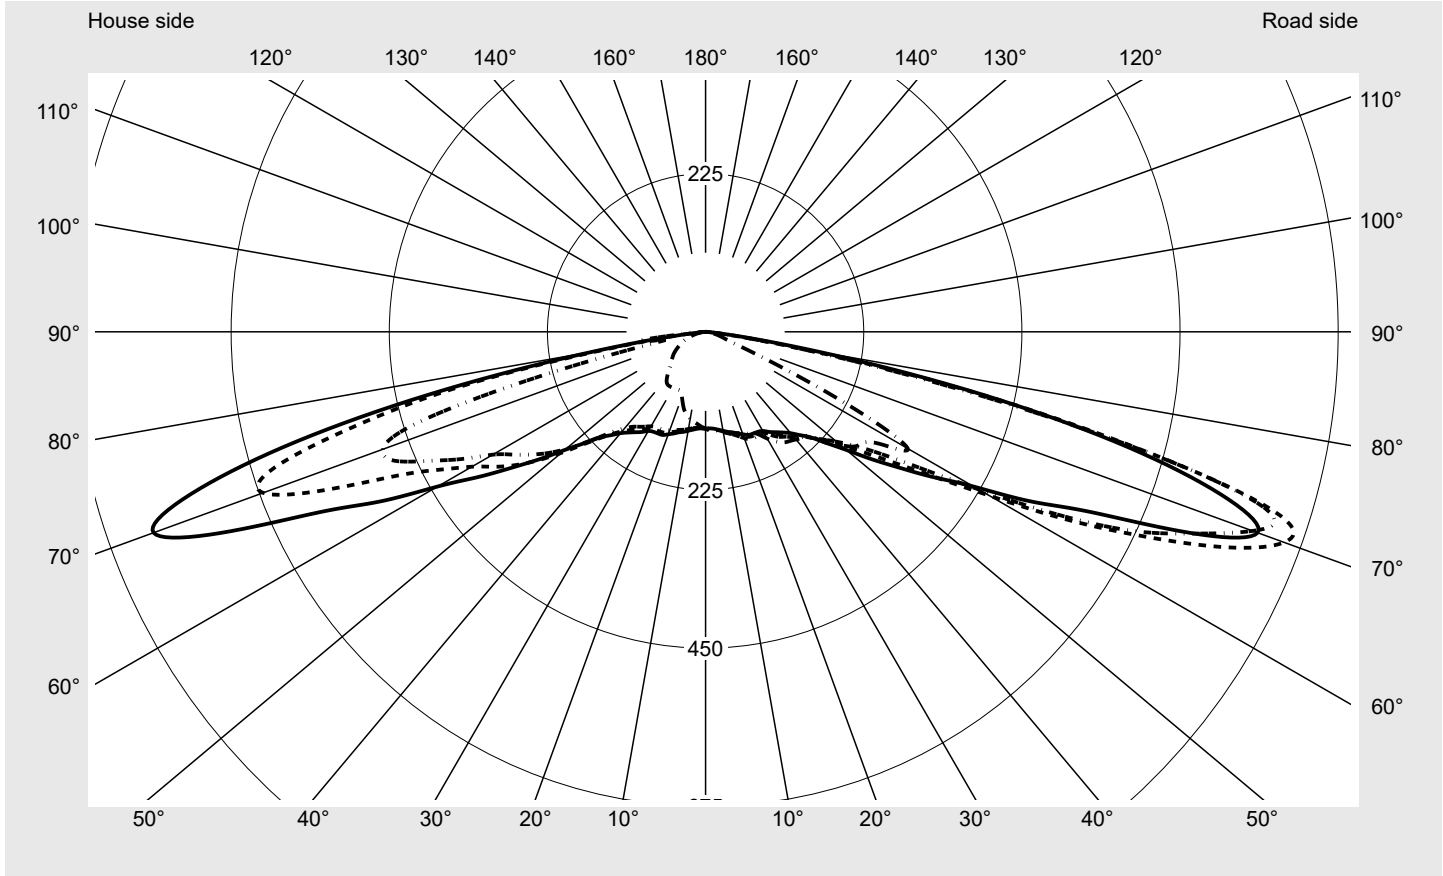

Photometric test report

Family Streetlight 31 micro toolless	Order number: 5XH5A75N08DA EAN: 4069025102980	LP number 59580_837
	Version post-top or side-entry mounting, NEMA 7 pin (DALI) Optic direct, asymmetric extremely wide distribution P100003 Cover toughened safety glass Lamps LED 2200 K CRI ≥ 70 Controlgear ECG SITECO Rated values Net luminous flux = 3700 lm Power consumption = 35.5 W Luminous efficacy = 104.2 lm/W	serial documentation 19.03.2025

Luminous intensity in cd/klm C180-0 C185-5 C190-10 C270-90 **Imax: 876 cd/klm**

Luminaire output ratios	
Eta	100.0%
Eta 0° - 90°	100.0%
Eta 90° - 180°	0.0%

Luminous intensity class acc. to EN13201-2	
Class:	G1
Imax 70°	876.0
Imax 80°	162.9
Imax 90°	0.0
Imax >90°	0.0
Imax >95°	0.0

Envelope curve in cd/klm **KMK 70°** **KMK 67.5°** **KMK 65°** **KMK 62.5°** **siteco**

Photometric test report

Family Streetlight 31 micro toolless	Order number: 5XH5A75N08DA EAN: 4069025102980	LP number 59580_837
Table of values for luminous intensities		Maximum luminous intensity
siteco		