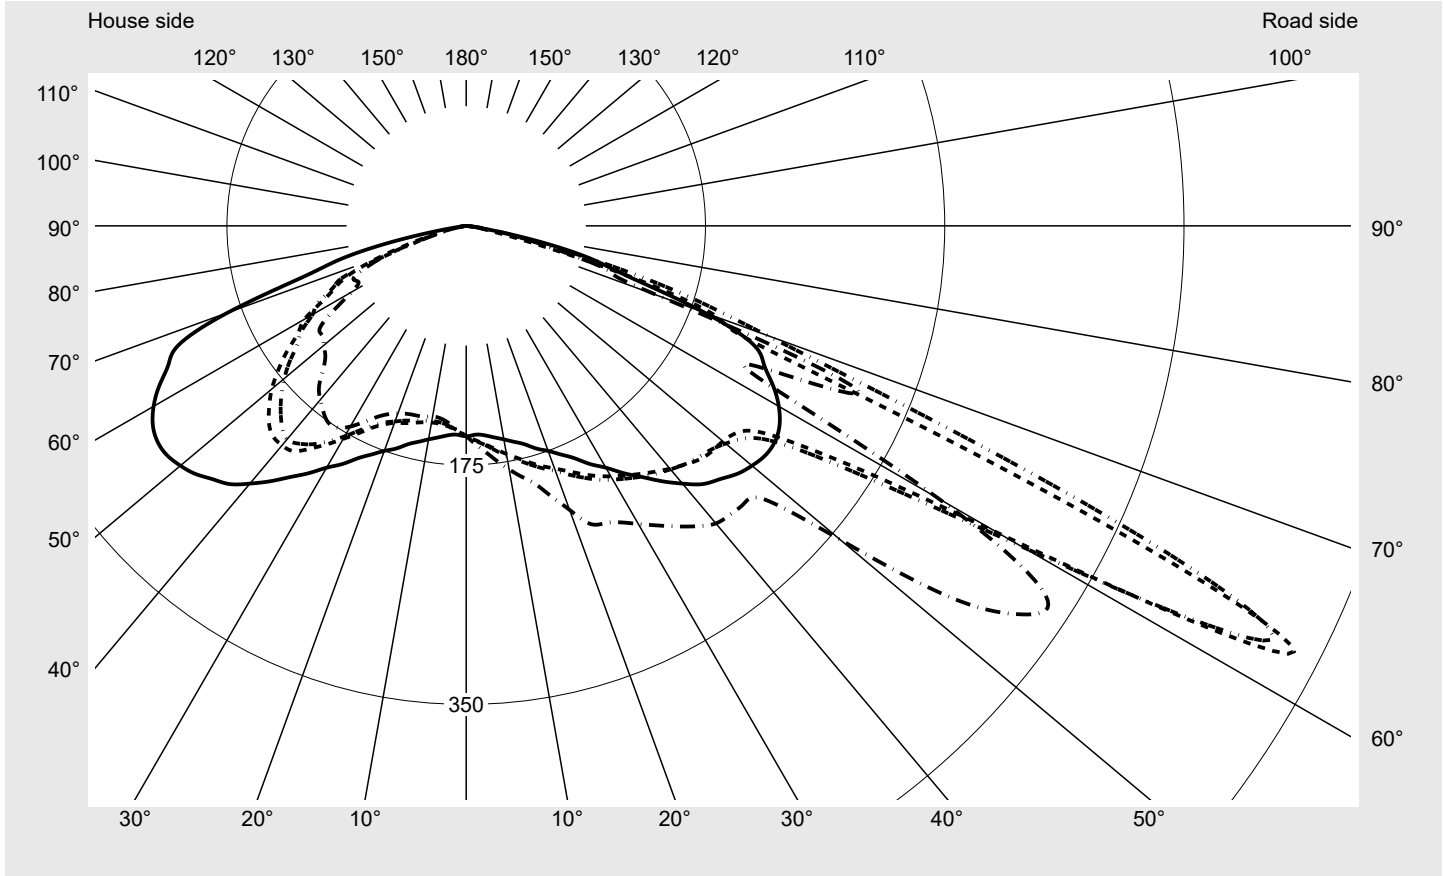

Photometric test report

Family Streetlight 31 micro toolless	Order number: 5XH514AS08EA EAN: 4069025512628	LP number 59798_2187
	Version post-top or side-entry mounting Optic asymmetric distribution (PL32G) Cover toughened safety glass Lamps LED 4000 K CRI ≥ 70 Controlgear ECG SITECO - Smart Interface Rated values Net luminous flux = 5750 lm Power consumption = 38.0 W Luminous efficacy = 151.3 lm/W	serial documentation 25.08.2025

Luminous intensity in cd/klm C180-0 C220-40 C225-45 C270-90 **Imax: 678 cd/klm**

Luminaire output ratios

Eta	100.0%
Eta 0° - 90°	100.0%
Eta 90° - 180°	0.0%

Luminous intensity class acc. to EN13201-2

Class:	G3
Imax 70°	623.9
Imax 80°	57.0
Imax 90°	0.0
Imax >90°	0.0
Imax >95°	0.0

Envelope curve in cd/klm **KMK 62.5°** **KMK 60°** **KMK 57.5°** **KMK 55°** **siteco**

Photometric test report

Family Streetlight 31 micro toolless	Order number: 5XH514AS08EA EAN: 4069025512628	LP number 59798_2187
Table of values for luminous intensities		Maximum luminous intensity