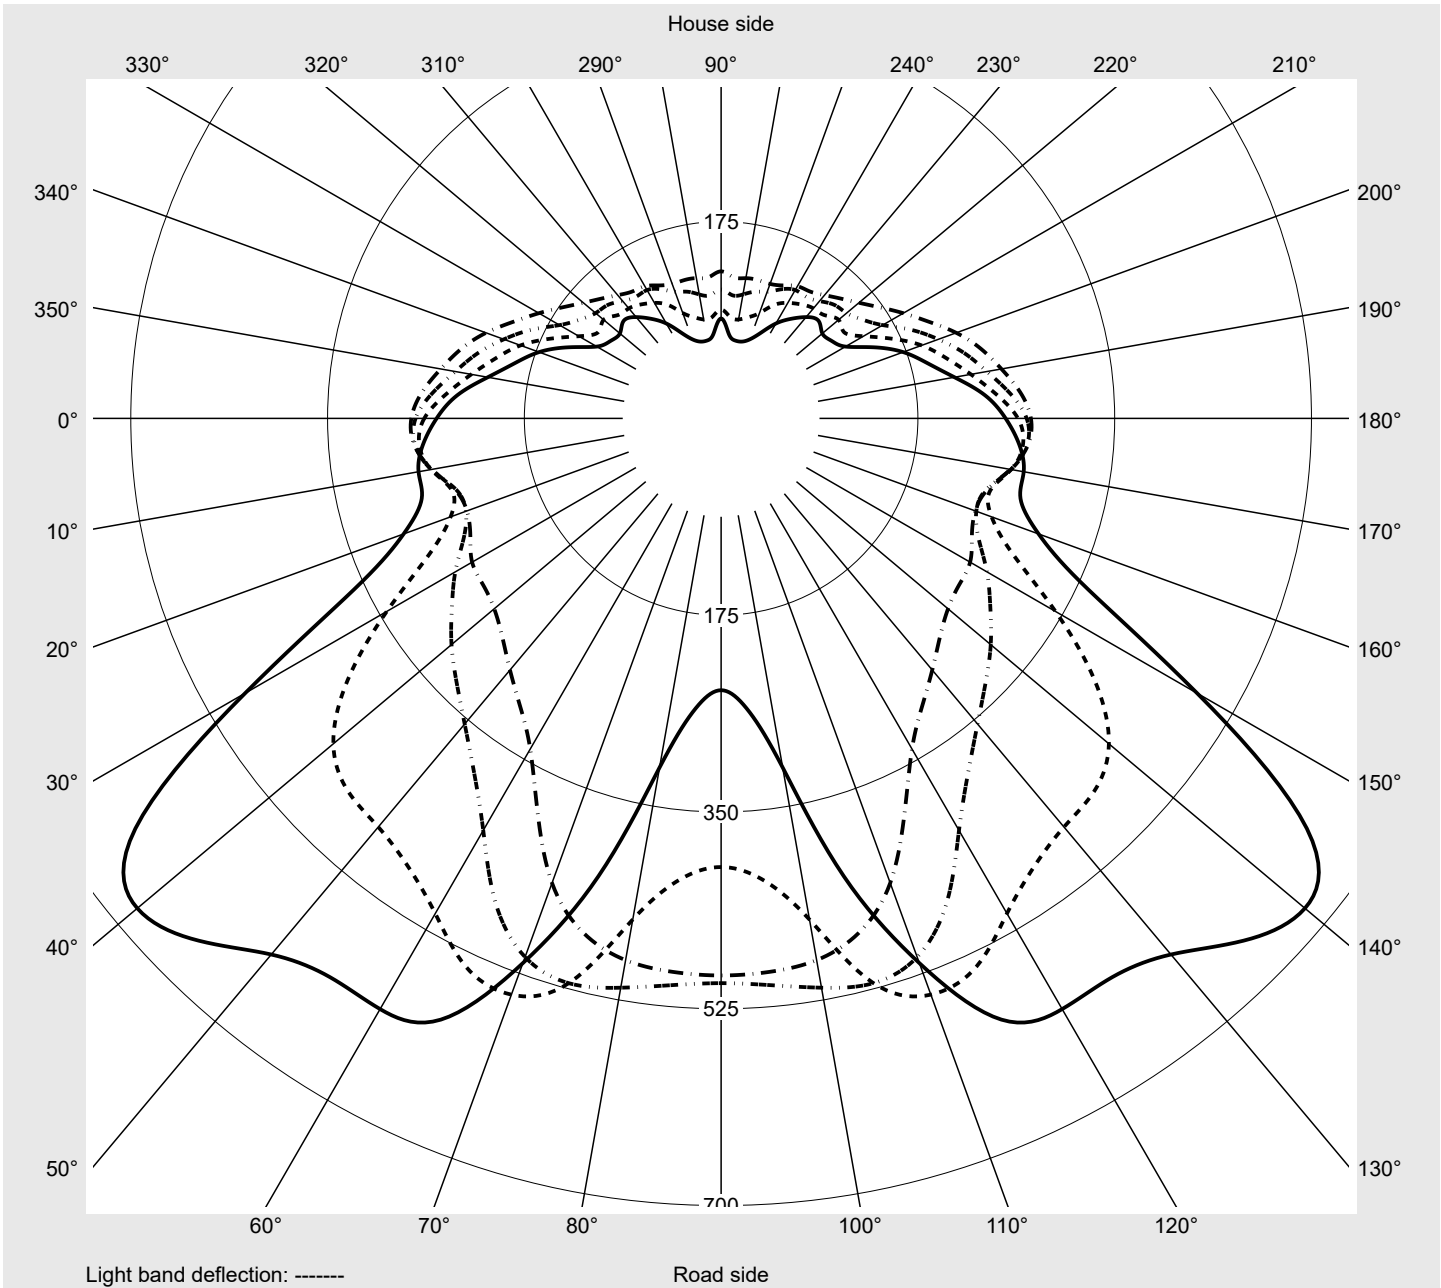

Photometric test report

Family Streetlight 31 micro toolless	Order number: 5XH514AS08EA EAN: 4069025512628	LP number 59798_2187
	Version post-top or side-entry mounting Optic asymmetric distribution (PL32G) Cover toughened safety glass Lamps LED 4000 K CRI ≥ 70 Controlgear ECG SITECO - Smart Interface Rated values Net luminous flux = 5750 lm Power consumption = 38.0 W Luminous efficacy = 151.3 lm/W	serial documentation 25.08.2025

Luminous intensity in cd/klm C180-0 C220-40 C225-45 C270-90 **Imax: 678 cd/klm**

Luminaire output ratios

Eta	100.0%
Eta 0° - 90°	100.0%
Eta 90° - 180°	0.0%

Luminous intensity class acc. to EN13201-2

Class:	G3
Imax 70°	623.9
Imax 80°	57.0
Imax 90°	0.0
Imax >90°	0.0
Imax >95°	0.0

Measurement conditions

DIN EN 13032 and DIN 5032

Photometric test report

Family Streetlight 31 micro toolless	Order number: 5XH514AS08EA EAN: 4069025512628	LP number 59798_2187
--	--	--------------------------------

Envelope curve in cd/klm **KMK 62.5°** **KMK 60°** **KMK 57.5°** **KMK 55°** **siteco**

Photometric test report

Family Streetlight 31 micro toolless	Order number: 5XH514AS08EA EAN: 4069025512628	LP number 59798_2187
Table of values for luminous intensities		Maximum luminous intensity