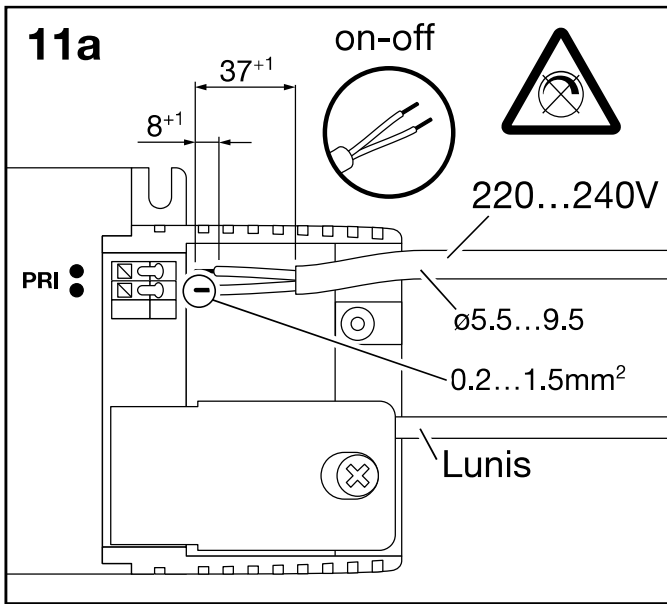

**siteco**

59DD000000001 IP20 [ mm ]  
 59DD000000002 IP54

116

59DF000000001 IP20  
 59DF000000002 IP54

150

59DL20000200D00D0  
 59DL20000300D00D0  
 59DD2000000021  
 59DD2000000031

ø170

kg ≤ 2

203

59DL20000200F00D0  
 59DL20000300F00D0  
 59DF2000000021  
 59DF2000000031

ø229

kg ≤ 2

216

			
21DF11004F . 02	28DL10D0J0000BMD3 28DL10V0J0000CMD3 28DL10D0K0000BMD3 28DL10V0K0000CMD3 28DL10D0L0000BMD3 28DL10V0L0000CMD3	21DF11004H . 02	28DL10D0J0000BMD3 28DL10V0J0000CMD3 28DL10D0K0000BMD3 28DL10V0K0000CMD3 28DL10D0L0000BMD3 28DL10V0L0000CMD3 28DL10D0M000EBMD3 28DL10V0M000ECMD3
21DD11004F . 02	28DL10D0J0000BMD3 28DL10V0J0000CMD3 28DL10D0K0000BMD3 28DL10V0K0000CMD3 28DL10D0L0000BMD3 28DL10V0L0000CMD3		