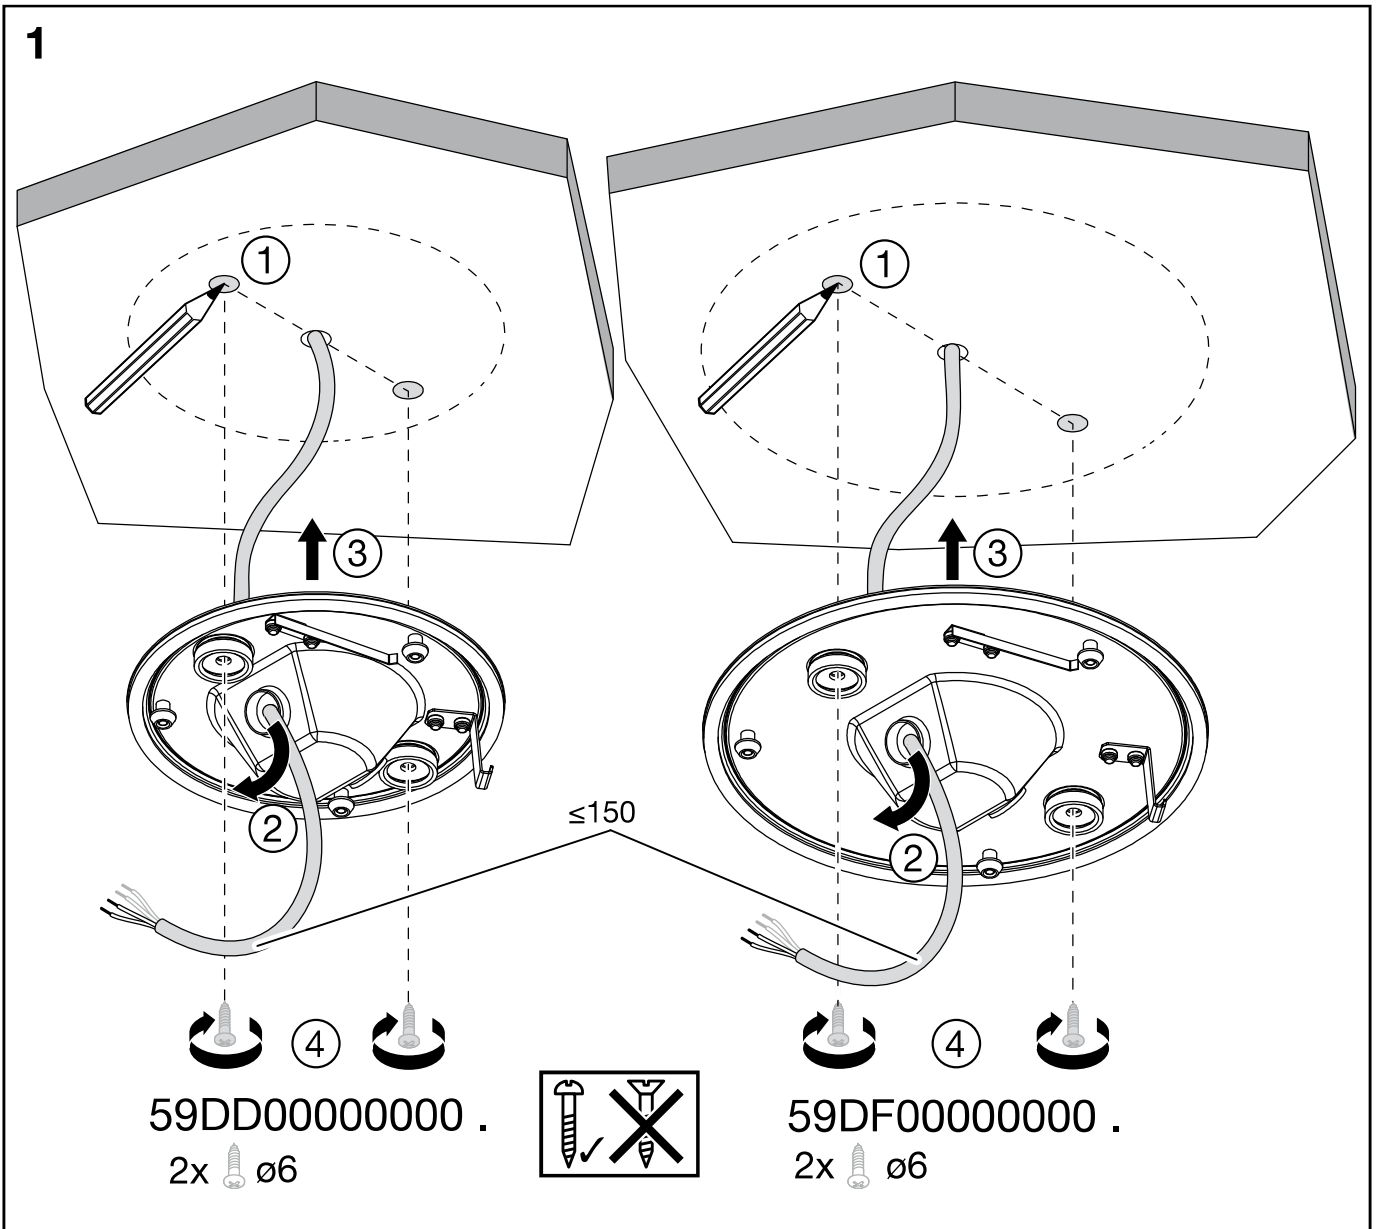

**siteco**

59DD000000001 IP20 [ mm ]  
 59DD000000002 IP54

116

59DF000000001 IP20  
 59DF000000002 IP54

150

59DL20000200D00D0  
 59DL20000300D00D0  
 59DD2000000021  
 59DD2000000031

ø170

kg ≤ 2

203

59DL20000200F00D0  
 59DL20000300F00D0  
 59DF2000000021  
 59DF2000000031

ø229

kg ≤ 2

216

			
21DF11004F . 02	28DL10D0J0000BMD3 28DL10V0J0000CMD3 28DL10D0K0000BMD3 28DL10V0K0000CMD3 28DL10D0L0000BMD3 28DL10V0L0000CMD3	21DF11004H . 02	28DL10D0J0000BMD3 28DL10V0J0000CMD3 28DL10D0K0000BMD3 28DL10V0K0000CMD3 28DL10D0L0000BMD3 28DL10V0L0000CMD3 28DL10D0M000EBMD3 28DL10V0M000ECMD3
21DD11004F . 02	28DL10D0J0000BMD3 28DL10V0J0000CMD3 28DL10D0K0000BMD3 28DL10V0K0000CMD3 28DL10D0L0000BMD3 28DL10V0L0000CMD3		