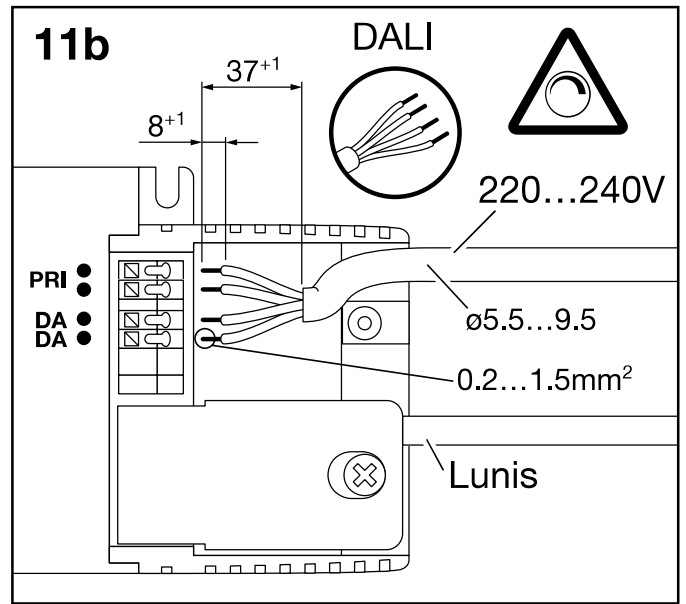

**siteco**

59DD000000001 IP20 [ mm ]  
 59DD000000002 IP54

116

59DF000000001 IP20  
 59DF000000002 IP54

150

59DL20000200D00D0  
 59DL20000300D00D0  
 59DD2000000021  
 59DD2000000031

ø170

kg ≤ 2

203

59DL20000200F00D0  
 59DL20000300F00D0  
 59DF2000000021  
 59DF2000000031

ø229

kg ≤ 2

216

			
21DF11004F . 02	28DL10D0J0000BMD3 28DL10V0J0000CMD3 28DL10D0K0000BMD3 28DL10V0K0000CMD3 28DL10D0L0000BMD3 28DL10V0L0000CMD3	21DF11004H . 02	28DL10D0J0000BMD3 28DL10V0J0000CMD3 28DL10D0K0000BMD3 28DL10V0K0000CMD3 28DL10D0L0000BMD3 28DL10V0L0000CMD3 28DL10D0M000EBMD3 28DL10V0M000ECMD3
21DD11004F . 02	28DL10D0J0000BMD3 28DL10V0J0000CMD3 28DL10D0K0000BMD3 28DL10V0K0000CMD3 28DL10D0L0000BMD3 28DL10V0L0000CMD3		