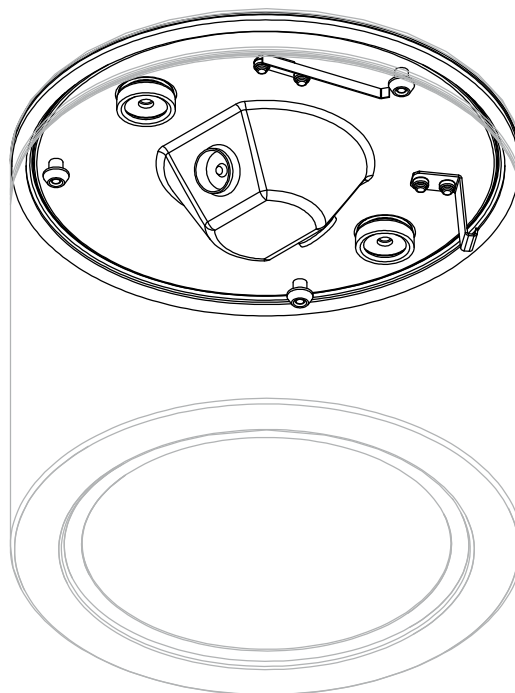

Lunis 11 micro round

Lunis 11 mini round

Deckenanbau Platte / Ceiling Surface-

Mounting Plate

59DD000000001

59DD000000002

59DF000000001

59DF000000002

**siteco**

59DD000000001 IP20 [ mm ]  
 59DD000000002 IP54

116

59DF000000001 IP20  
 59DF000000002 IP54

150

59DL20000200D00D0  
 59DL20000300D00D0  
 59DD2000000021  
 59DD2000000031

ø170

kg ≤ 2

203

59DL20000200F00D0  
 59DL20000300F00D0  
 59DF2000000021  
 59DF2000000031

ø229

kg ≤ 2

216

			
21DF11004F . 02	28DL10D0J0000BMD3 28DL10V0J0000CMD3 28DL10D0K0000BMD3 28DL10V0K0000CMD3 28DL10D0L0000BMD3 28DL10V0L0000CMD3	21DF11004H . 02	28DL10D0J0000BMD3 28DL10V0J0000CMD3 28DL10D0K0000BMD3 28DL10V0K0000CMD3 28DL10D0L0000BMD3 28DL10V0L0000CMD3 28DL10D0M000EBMD3 28DL10V0M000ECMD3
21DD11004F . 02	28DL10D0J0000BMD3 28DL10V0J0000CMD3 28DL10D0K0000BMD3 28DL10V0K0000CMD3 28DL10D0L0000BMD3 28DL10V0L0000CMD3		