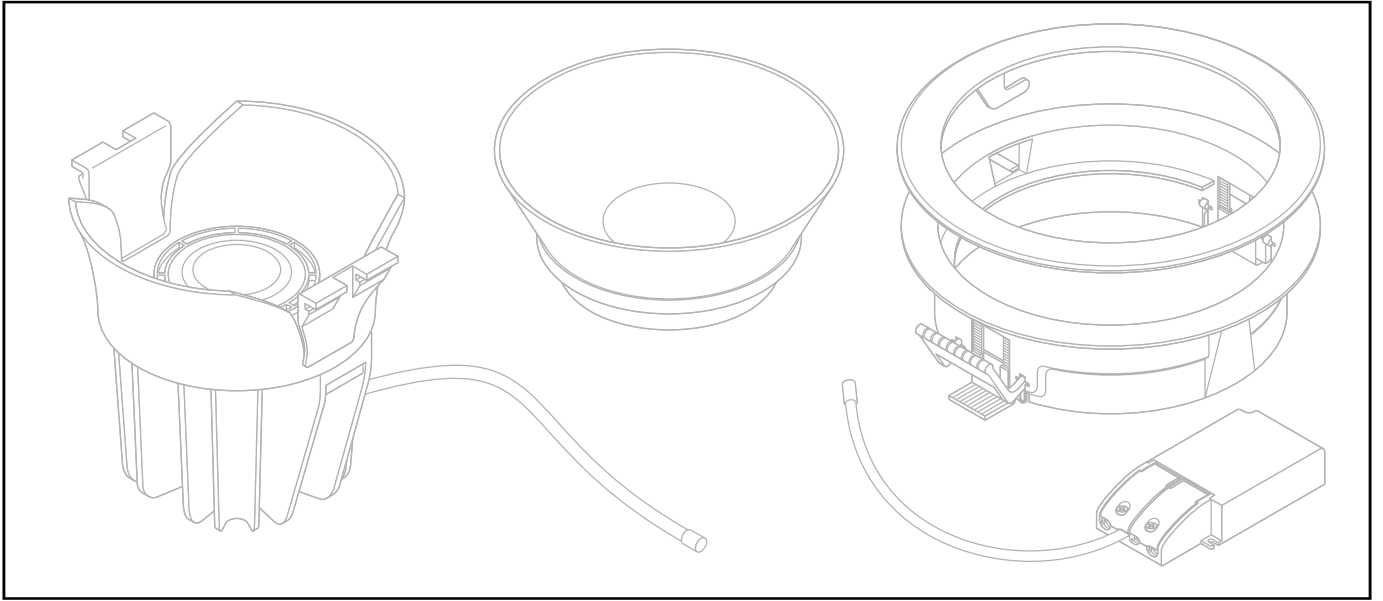

Lunis 11 micro round

Lunis 11 mini round

Deckenanbau Platte / Ceiling Surface-

Mounting Plate

59DD000000001

59DD000000002

59DF000000001

59DF000000002

**siteco**

59DD000000001 IP20 [ mm ]  
 59DD000000002 IP54

116

59DF000000001 IP20  
 59DF000000002 IP54

150

59DL20000200D00D0  
 59DL20000300D00D0  
 59DD2000000021  
 59DD2000000031

ø170

kg ≤ 2

203

59DL20000200F00D0  
 59DL20000300F00D0  
 59DF2000000021  
 59DF2000000031

ø229

kg ≤ 2

216

			
21DF11004F . 02	28DL10D0J0000BMD3 28DL10V0J0000CMD3 28DL10D0K0000BMD3 28DL10V0K0000CMD3 28DL10D0L0000BMD3 28DL10V0L0000CMD3	21DF11004H . 02	28DL10D0J0000BMD3 28DL10V0J0000CMD3 28DL10D0K0000BMD3 28DL10V0K0000CMD3 28DL10D0L0000BMD3 28DL10V0L0000CMD3 28DL10D0M000EBMD3 28DL10V0M000ECMD3
21DD11004F . 02	28DL10D0J0000BMD3 28DL10V0J0000CMD3 28DL10D0K0000BMD3 28DL10V0K0000CMD3 28DL10D0L0000BMD3 28DL10V0L0000CMD3		