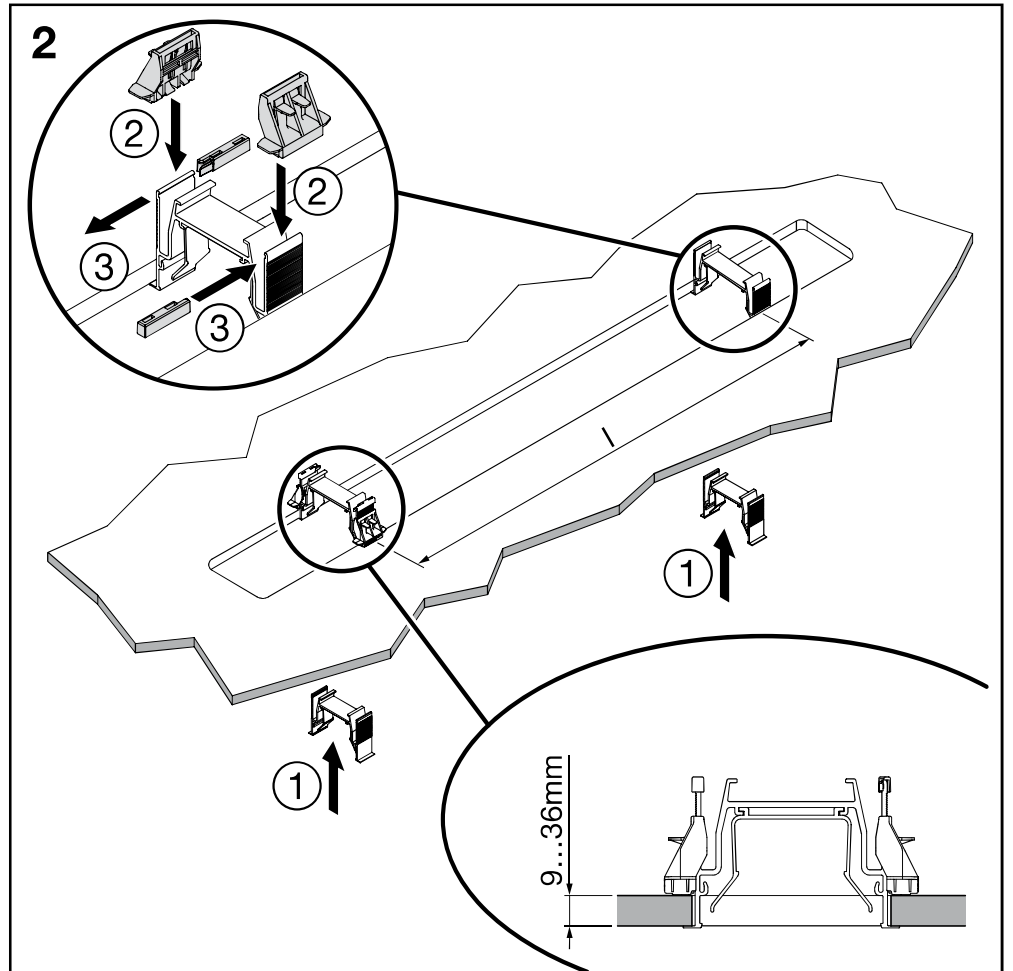

Taris[®] 21

Schnellmontagebügel /
Rapid Mounting Bracket

58MT900 . 5XC

siteco

Taris® 21 - Schnellmontagebügel / Rapid Mounting Bracket

$128\text{mm}+2$
 L
 I
 $\leq R20\text{mm}$

	L	I	kg
5MT115 ...	932mm ⁺⁵	600mm ^{±10}	2.9
5MT116 ...	1213mm ⁺⁵	800mm ^{±10}	3.6
5MT117 ...	1494mm ⁺⁵	1000mm ^{±10}	4.3
58MT90015XC			0.3