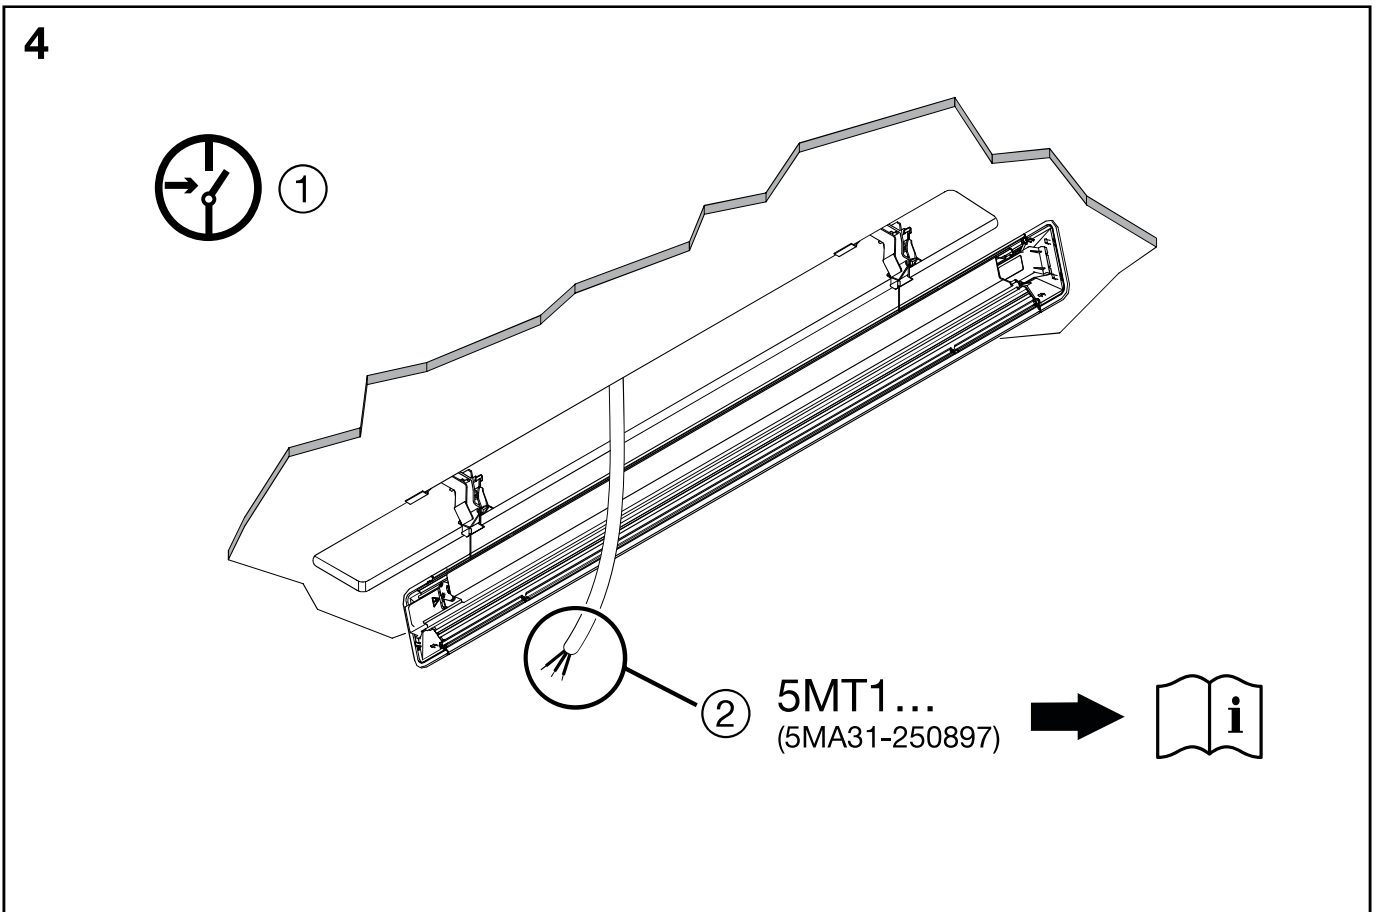

Taris[®] 21

Schnellmontagebügel /
Rapid Mounting Bracket

58MT900 . 5XC

siteco

Taris® 21 - Schnellmontagebügel / Rapid Mounting Bracket

$128\text{mm}+2$
 L
 I
 $\leq R20\text{mm}$

	L	I	kg
5MT115 ...	932mm ⁺⁵	600mm ^{±10}	2.9
5MT116 ...	1213mm ⁺⁵	800mm ^{±10}	3.6
5MT117 ...	1494mm ⁺⁵	1000mm ^{±10}	4.3
58MT90015XC			0.3