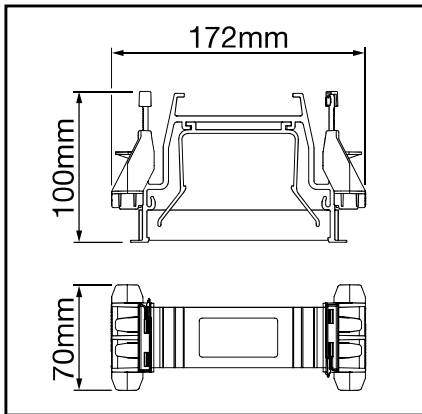

Taris[®] 21

Schnellmontagebügel /
Rapid Mounting Bracket

58MT900 . 5XC

siteco

Taris® 21 - Schnellmontagebügel / Rapid Mounting Bracket

$128\text{mm}+2$
 L
 I
 $\leq R20\text{mm}$

	L	I	kg
5MT115 ...	932mm ⁺⁵	600mm ^{±10}	2.9
5MT116 ...	1213mm ⁺⁵	800mm ^{±10}	3.6
5MT117 ...	1494mm ⁺⁵	1000mm ^{±10}	4.3
58MT90015XC			0.3