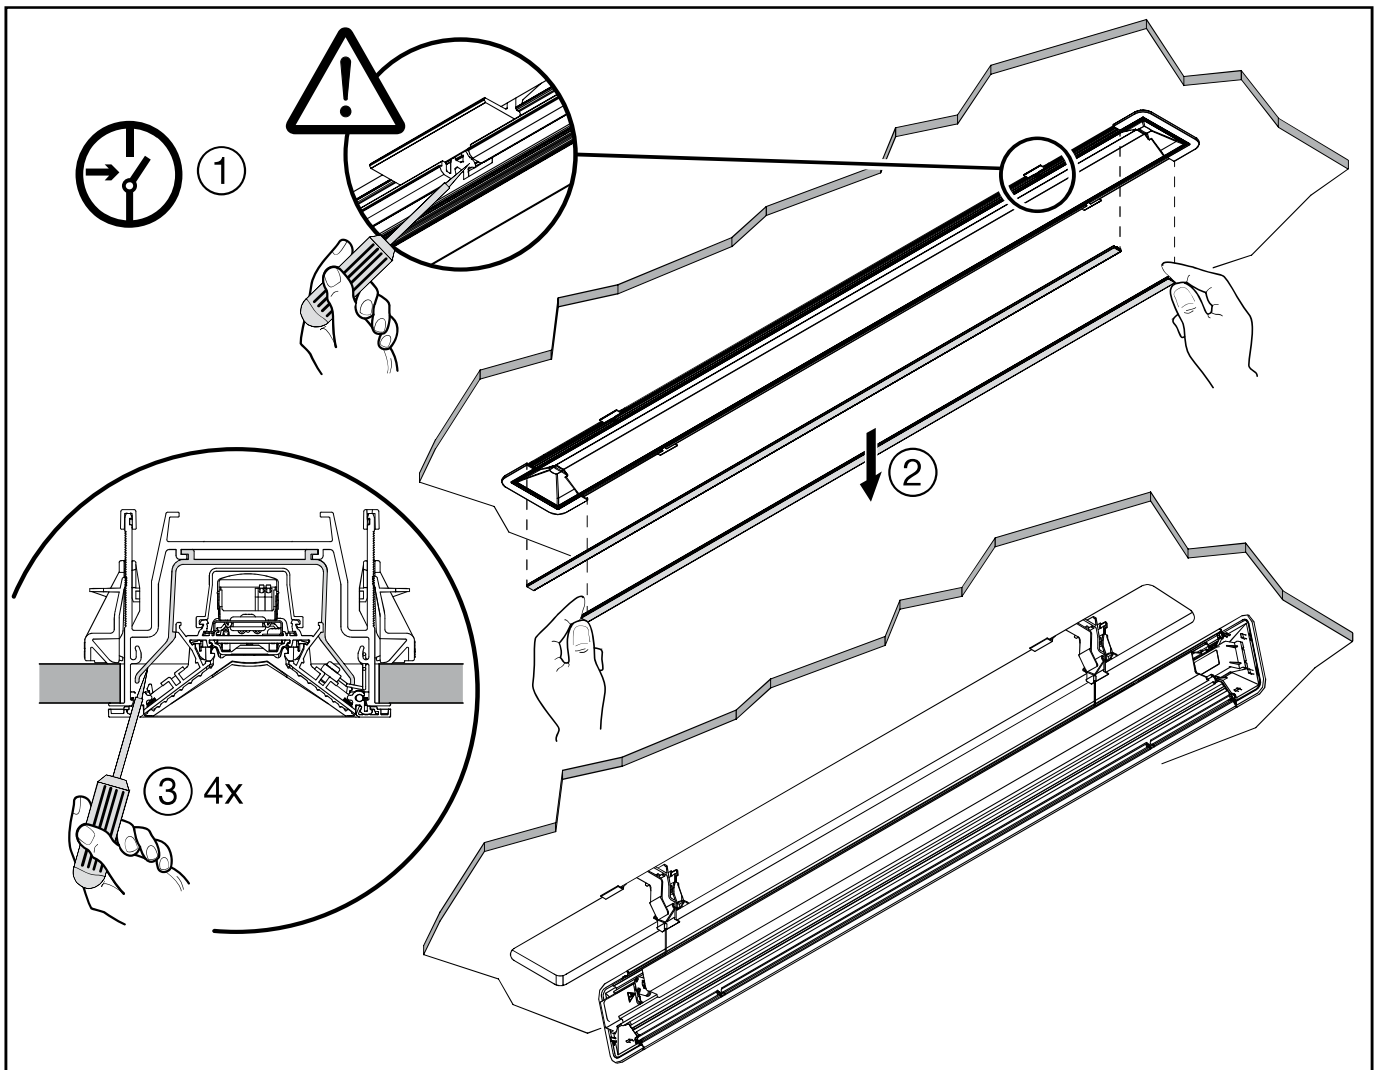

Taris[®] 21

Schnellmontagebügel /
Rapid Mounting Bracket

58MT900 . 5XC

siteco

Taris® 21 - Schnellmontagebügel / Rapid Mounting Bracket

$128\text{mm}+2$
 L
 I
 $\leq R20\text{mm}$

	L	I	kg
5MT115 ...	932mm ⁺⁵	600mm ^{±10}	2.9
5MT116 ...	1213mm ⁺⁵	800mm ^{±10}	3.6
5MT117 ...	1494mm ⁺⁵	1000mm ^{±10}	4.3
58MT90015XC			0.3