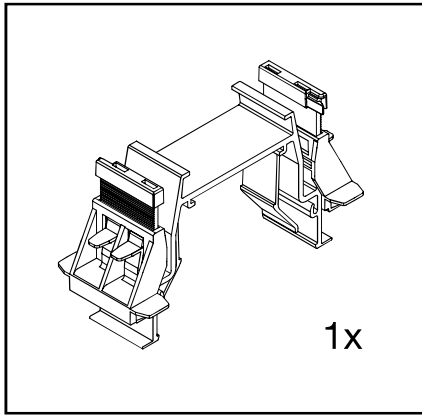

Taris[®] 21

Schnellmontagebügel /
Rapid Mounting Bracket

58MT900 . 5XC

siteco

Taris® 21 - Schnellmontagebügel / Rapid Mounting Bracket

$128\text{mm}+2$
 L
 I
 $\leq R20\text{mm}$

	L	I	kg
5MT115 ...	932mm ⁺⁵	600mm ^{±10}	2.9
5MT116 ...	1213mm ⁺⁵	800mm ^{±10}	3.6
5MT117 ...	1494mm ⁺⁵	1000mm ^{±10}	4.3
58MT90015XC			0.3