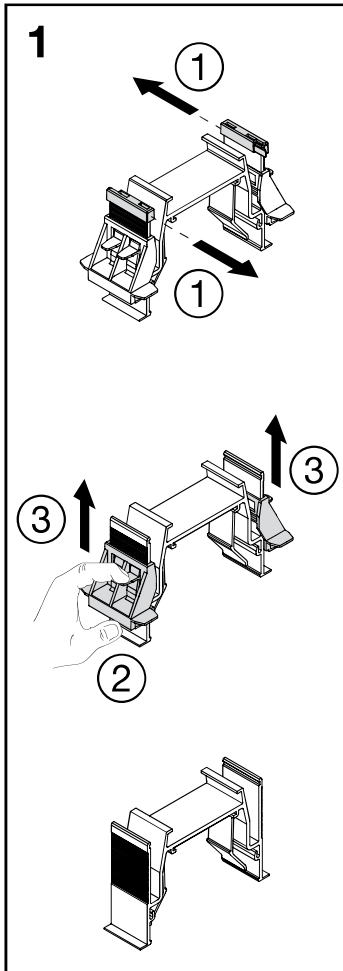

Taris[®] 21

Schnellmontagebügel /
Rapid Mounting Bracket

58MT900 . 5XC

siteco

Taris® 21 - Schnellmontagebügel / Rapid Mounting Bracket

$128\text{mm}+2$
 L
 I
 $\leq R20\text{mm}$

	L	I	kg
5MT115 ...	932mm ⁺⁵	600mm ^{±10}	2.9
5MT116 ...	1213mm ⁺⁵	800mm ^{±10}	3.6
5MT117 ...	1494mm ⁺⁵	1000mm ^{±10}	4.3
58MT90015XC			0.3