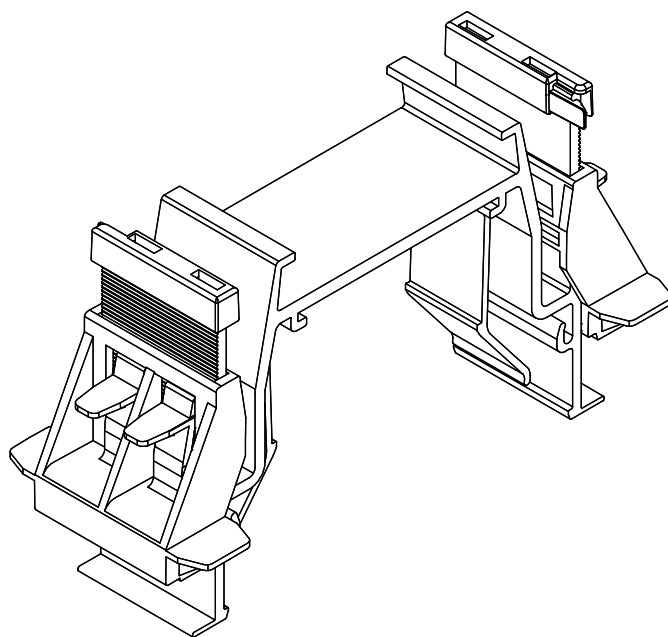

Taris[®] 21

Schnellmontagebügel /
Rapid Mounting Bracket

58MT900 . 5XC

siteco

Taris® 21 - Schnellmontagebügel / Rapid Mounting Bracket

$128\text{mm}+2$
 L
 I
 $\leq R20\text{mm}$

	L	I	kg
5MT115 ...	932mm ⁺⁵	600mm ^{±10}	2.9
5MT116 ...	1213mm ⁺⁵	800mm ^{±10}	3.6
5MT117 ...	1494mm ⁺⁵	1000mm ^{±10}	4.3
58MT90015XC			0.3