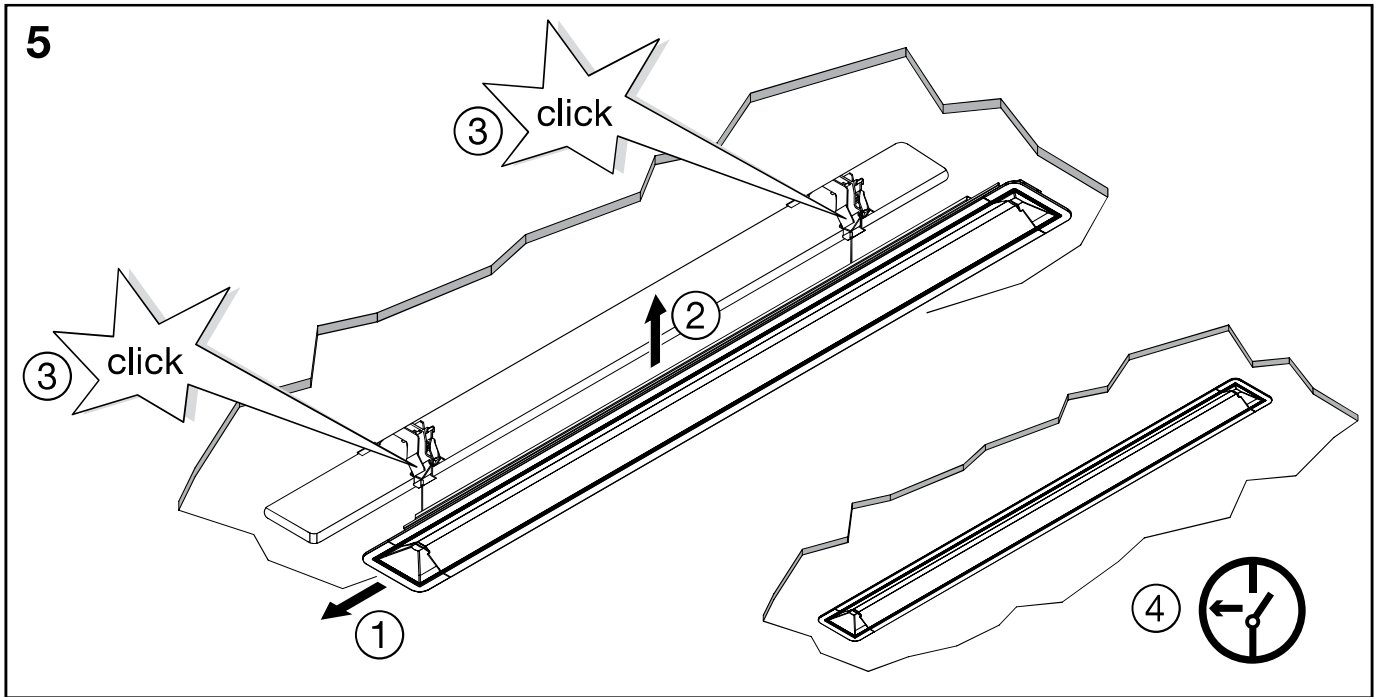

Taris[®] 21

Schnellmontagebügel /
Rapid Mounting Bracket

58MT900 . 5XC

siteco

Taris® 21 - Schnellmontagebügel / Rapid Mounting Bracket

$128\text{mm}+2$
 L
 I
 $\leq R20\text{mm}$

	L	I	kg
5MT115 ...	932mm ⁺⁵	600mm ^{±10}	2.9
5MT116 ...	1213mm ⁺⁵	800mm ^{±10}	3.6
5MT117 ...	1494mm ⁺⁵	1000mm ^{±10}	4.3
58MT90015XC			0.3