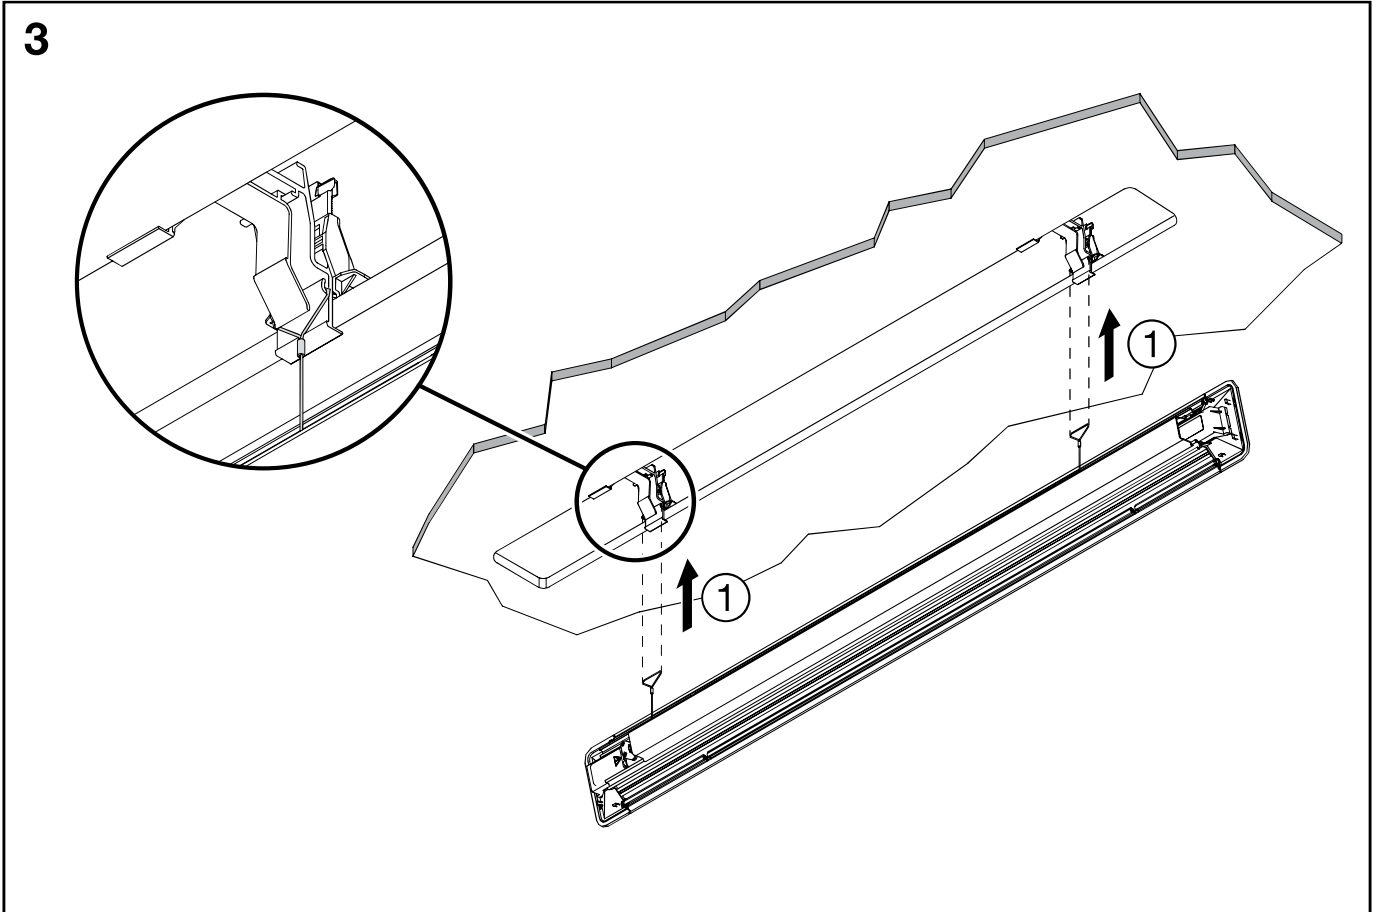

Taris[®] 21

Schnellmontagebügel /
Rapid Mounting Bracket

58MT900 . 5XC

siteco

Taris® 21 - Schnellmontagebügel / Rapid Mounting Bracket

$128\text{mm}+2$
 L
 I
 $\leq R20\text{mm}$

	L	I	kg
5MT115 ...	932mm ⁺⁵	600mm ^{±10}	2.9
5MT116 ...	1213mm ⁺⁵	800mm ^{±10}	3.6
5MT117 ...	1494mm ⁺⁵	1000mm ^{±10}	4.3
58MT90015XC			0.3