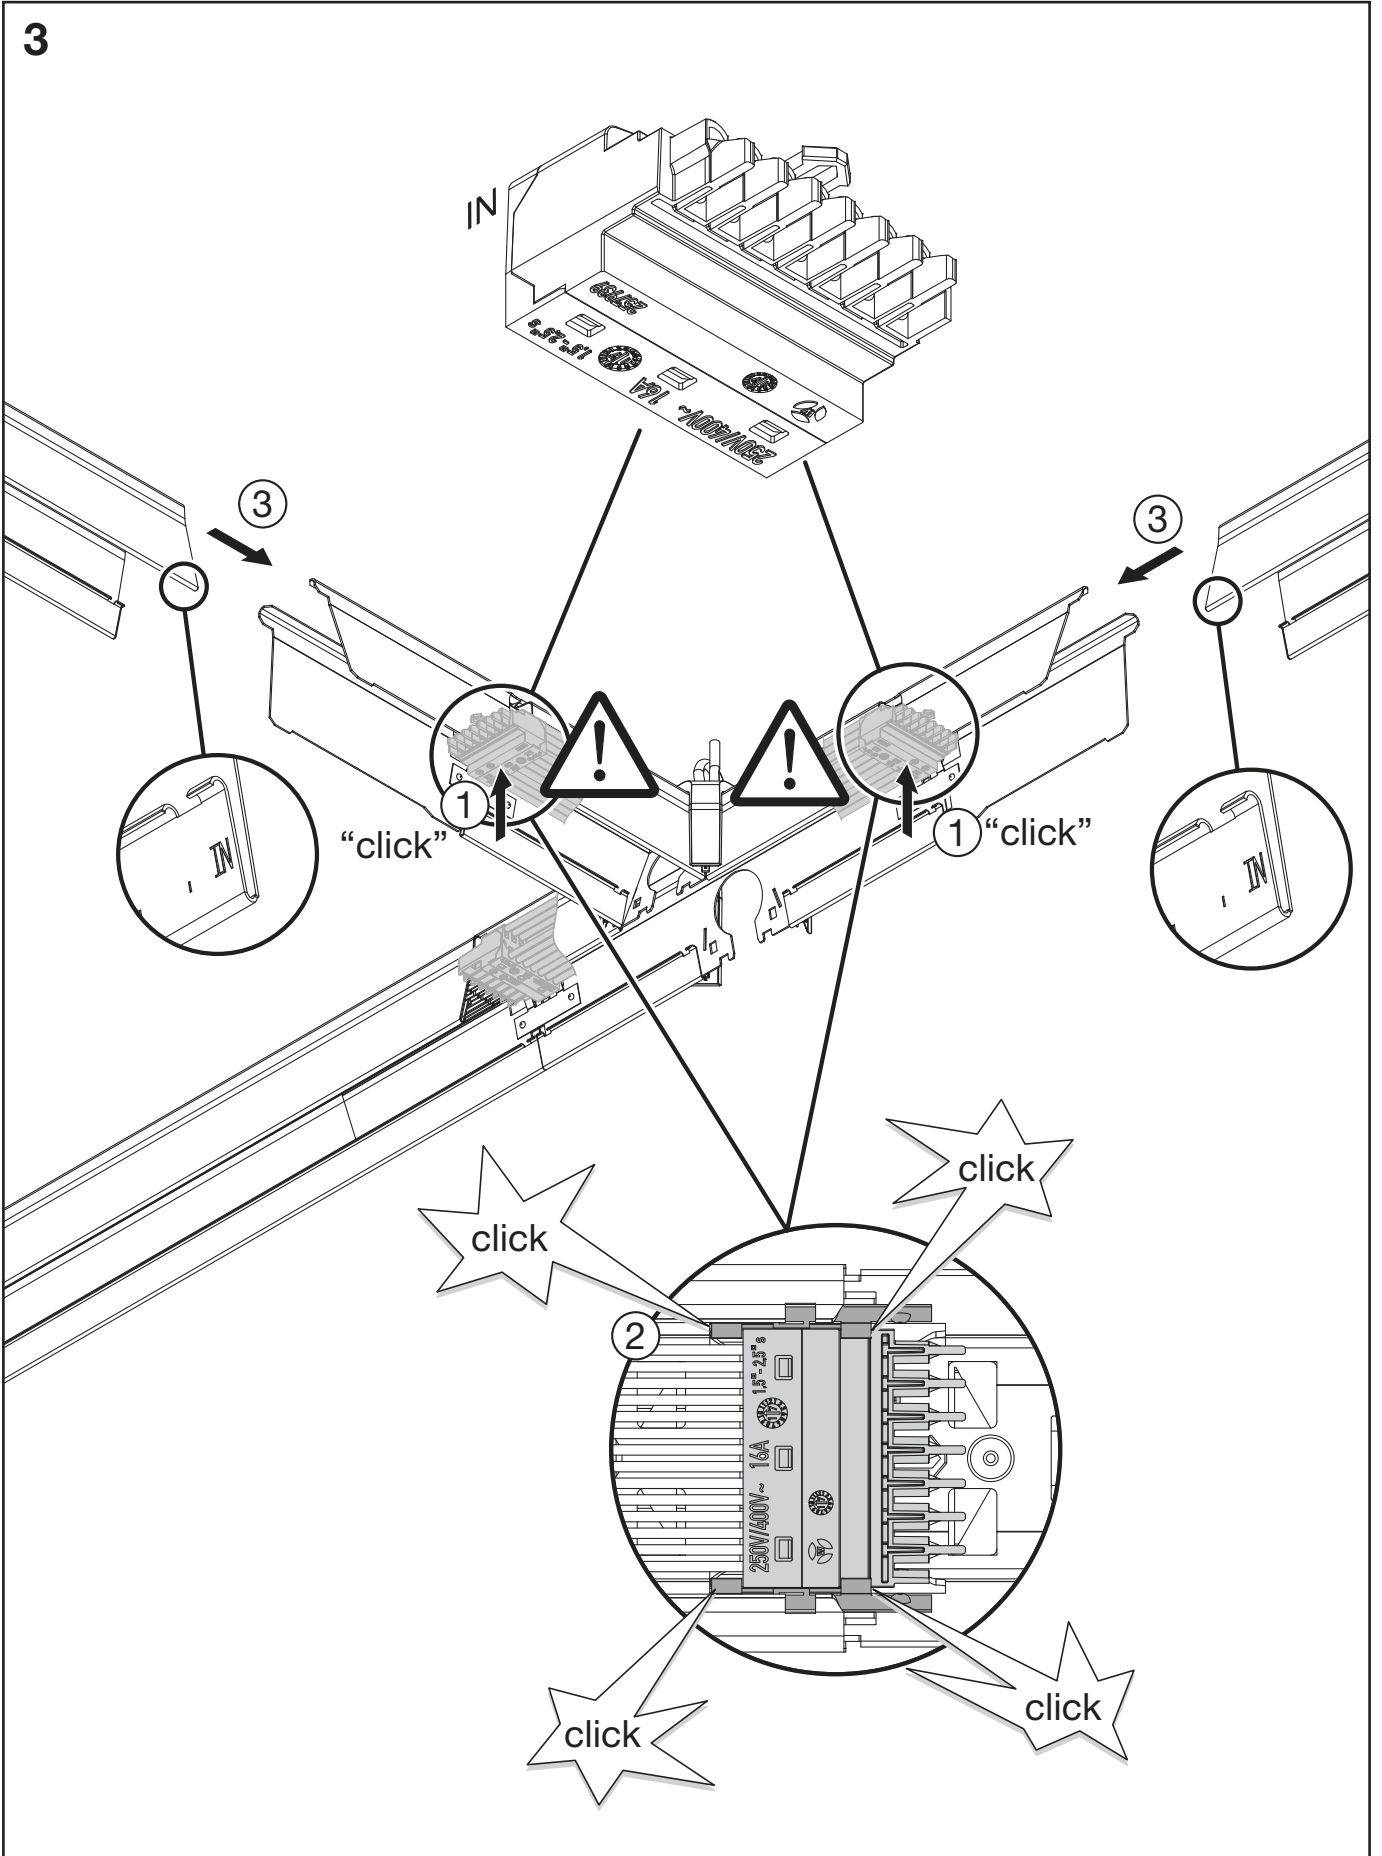

Licross®

T - Verbinder

59TR . CT

siteco

Licross® - T - Verbinder

[mm]

1x

59TR1CT
59TR3CT
59TR6CT

OUT

IN

OUT

IN

59TL3T07
59TL3T0E →

IN

OUT

4a