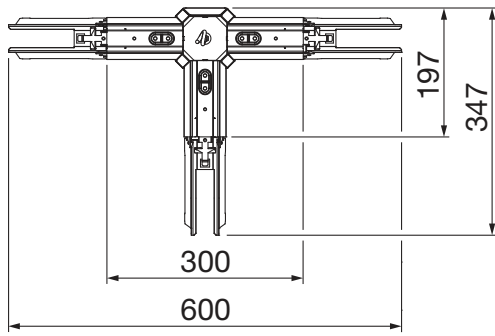

Licross®

T - Verbinder

59TR . CT

siteco

Licross® - T - Verbinder

[mm]

1x

59TR1CT
59TR3CT
59TR6CT

kg = 2.0

1x

1x

1x

IN

59TL3FNK →

IN

59TL3LX7
59TL3LXE →

OUT

IN

OUT

IN

59TL3T07
59TL3T0E →

IN

OUT

4a