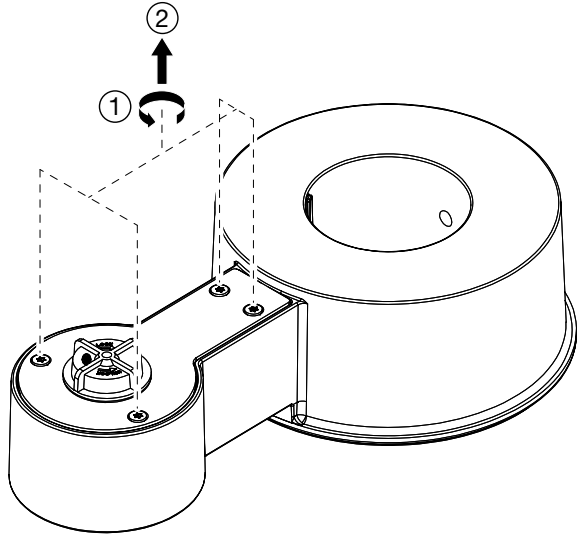

$\text{kg} \leq 5.9$

5XA5415...	
Dach: roof: 5NA54100XD ..	X
Einsatz: gear tray: 5XA5405...	X

1

5XA5405...

-120°	-90°	-60°	-30°	0°	30°	60°	90°	120°
-30...-120°					30...120°			
				-				

4

6

7