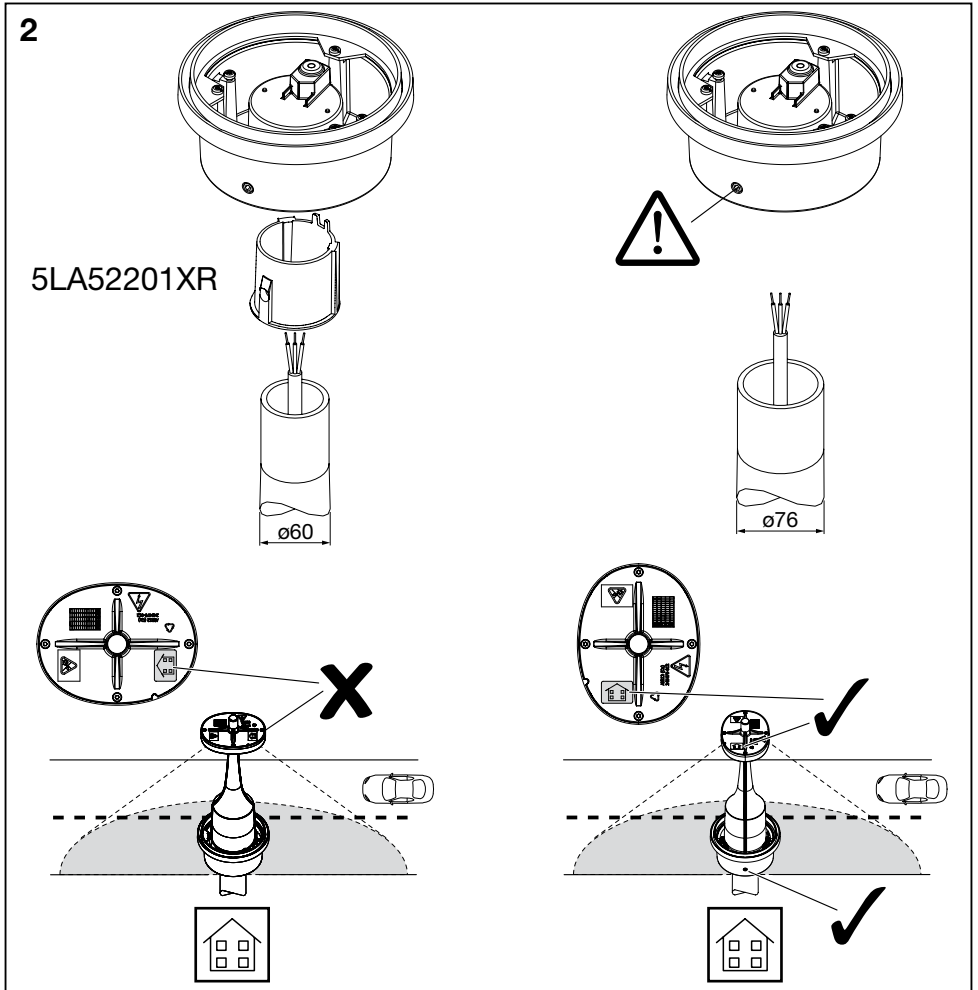

$\text{kg} \leq 5.9$

5XA5415...	
Dach: roof: 5NA54100XD ..	X
Einsatz: gear tray: 5XA5405...	X

1

5XA5405...

-120°	-90°	-60°	-30°	0°	30°	60°	90°	120°
-30...-120°					30...120°			
				-				

4

6

7