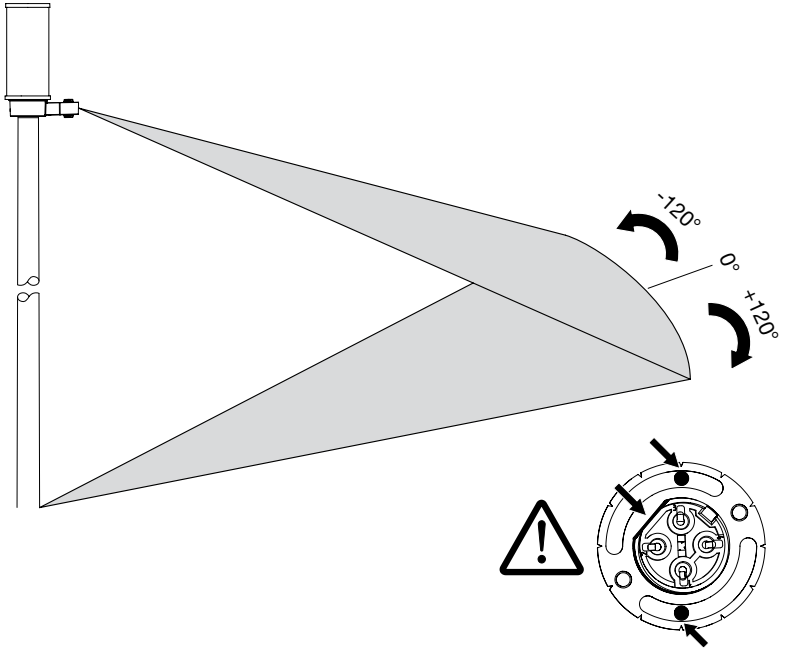

$\text{kg} \leq 5.9$

5XA5415...	
Dach: roof: 5NA54100XD ..	X
Einsatz: gear tray: 5XA5405...	X

1

5XA5405...

-120°	-90°	-60°	-30°	0°	30°	60°	90°	120°
-30...-120°					30...120°			
				-				

4

6

7