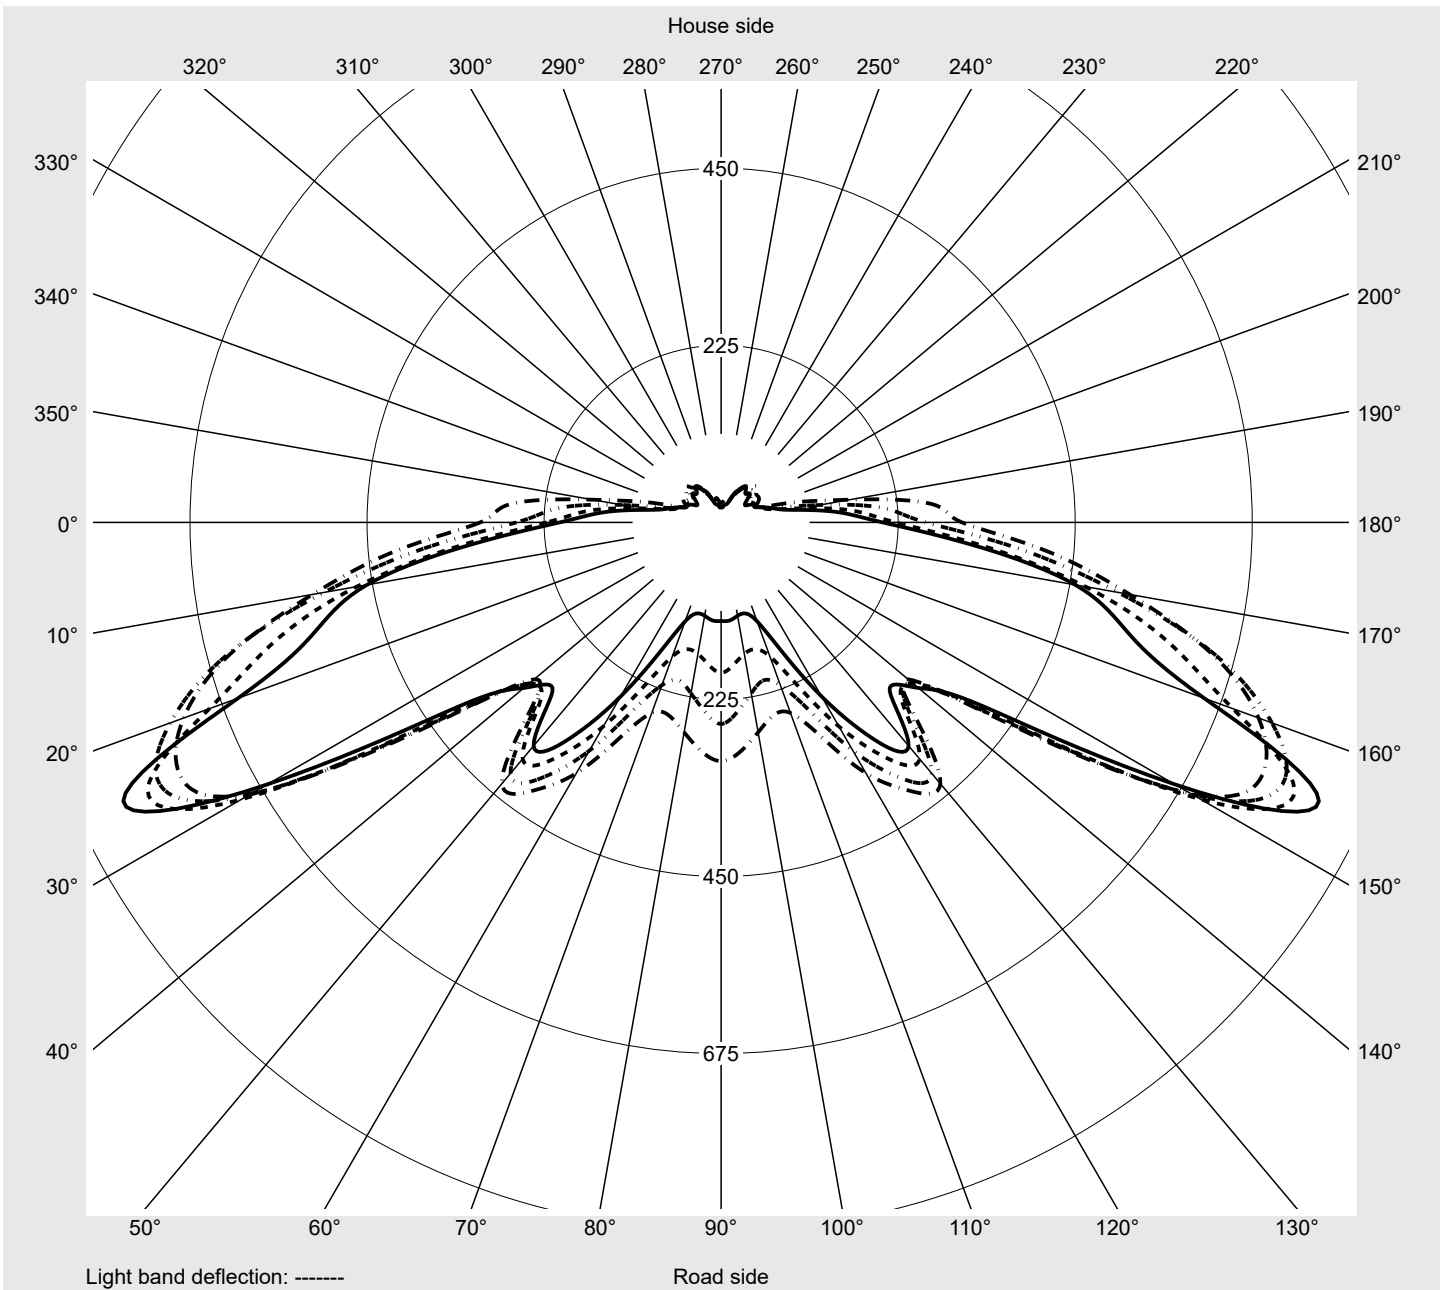

Photometric test report

Family CITY-LIGHT ELEGANCE LED	Order number: 5XA5265EF14H EAN: 4058352636015	LP number 57133_32
	Version post-top- or mounting to wall arm Optic asymmetric, wide distribution (ST1.2a) Cover cover transparent, PMMA Lamps LED 3000 K CRI ≥ 70 Controlgear ECG SITECO iQ Rated values Net luminous flux = 1470 lm Power consumption = 10.5 W Luminous efficacy = 140 lm/W	serial documentation 07.07.2022

Luminous intensity in cd/klm C180-0 C205-25 C210-30 C270-90 **Imax: 838 cd/klm**

Luminaire output ratios	
Eta	100.0%
Eta 0° - 90°	97.9%
Eta 90° - 180°	2.1%
Measurement conditions	
DIN EN 13032 and DIN 5032	

Luminous intensity class acc. to EN13201-2	
Class:	G1
Imax 70°	742.0
Imax 80°	184.9
Imax 90°	10.2
Imax >90°	9.5
Imax >95°	8.5

Photometric test report

Family CITY-LIGHT ELEGANCE LED	Order number: 5XA5265EF14H EAN: 4058352636015	LP number 57133_32
--	--	------------------------------

Envelope curve in cd/klm **KMK 67.5°** **KMK 65°** **KMK 62.5°** **KMK 60°** **siteco**

Photometric test report

Family CITY-LIGHT ELEGANCE LED	Order number: 5XA5265EF14H EAN: 4058352636015	LP number 57133_32
Table of values for luminous intensities		Maximum luminous intensity
		siteco