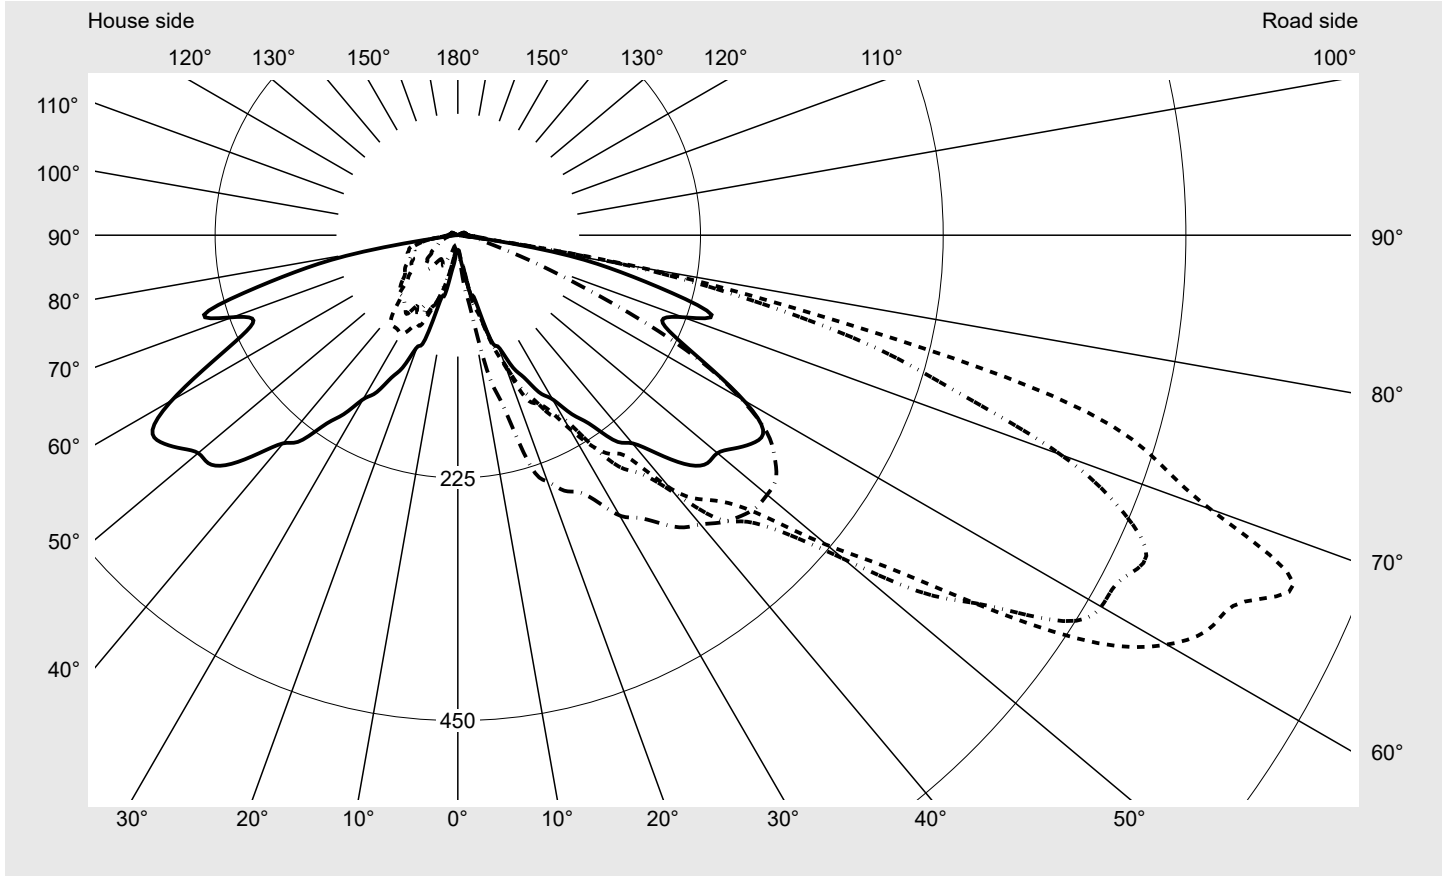

Photometric test report

Family CITY-LIGHT ELEGANCE LED	Order number: 5XA5265EF14H EAN: 4058352636015	LP number 57133_32
	Version post-top- or mounting to wall arm Optic asymmetric, wide distribution (ST1.2a) Cover cover transparent, PMMA Lamps LED 3000 K CRI ≥ 70 Controlgear ECG SITECO iQ Rated values Net luminous flux = 1470 lm Power consumption = 10.5 W Luminous efficacy = 140 lm/W	serial documentation 07.07.2022

Luminous intensity in cd/klm C180-0 C205-25 C210-30 C270-90 **Imax: 838 cd/klm**

Luminaire output ratios	
Eta	100.0%
Eta 0° - 90°	97.9%
Eta 90° - 180°	2.1%
Measurement conditions	
DIN EN 13032 and DIN 5032	

Luminous intensity class acc. to EN13201-2	
Class:	G1
Imax 70°	742.0
Imax 80°	184.9
Imax 90°	10.2
Imax >90°	9.5
Imax >95°	8.5

Photometric test report

Family CITY-LIGHT ELEGANCE LED	Order number: 5XA5265EF14H EAN: 4058352636015	LP number 57133_32
--	--	------------------------------

Envelope curve in cd/klm **KMK 67.5°** **KMK 65°** **KMK 62.5°** **KMK 60°** **siteco**

Photometric test report

Family CITY-LIGHT ELEGANCE LED	Order number: 5XA5265EF14H EAN: 4058352636015	LP number 57133_32
Table of values for luminous intensities		Maximum luminous intensity
		siteco