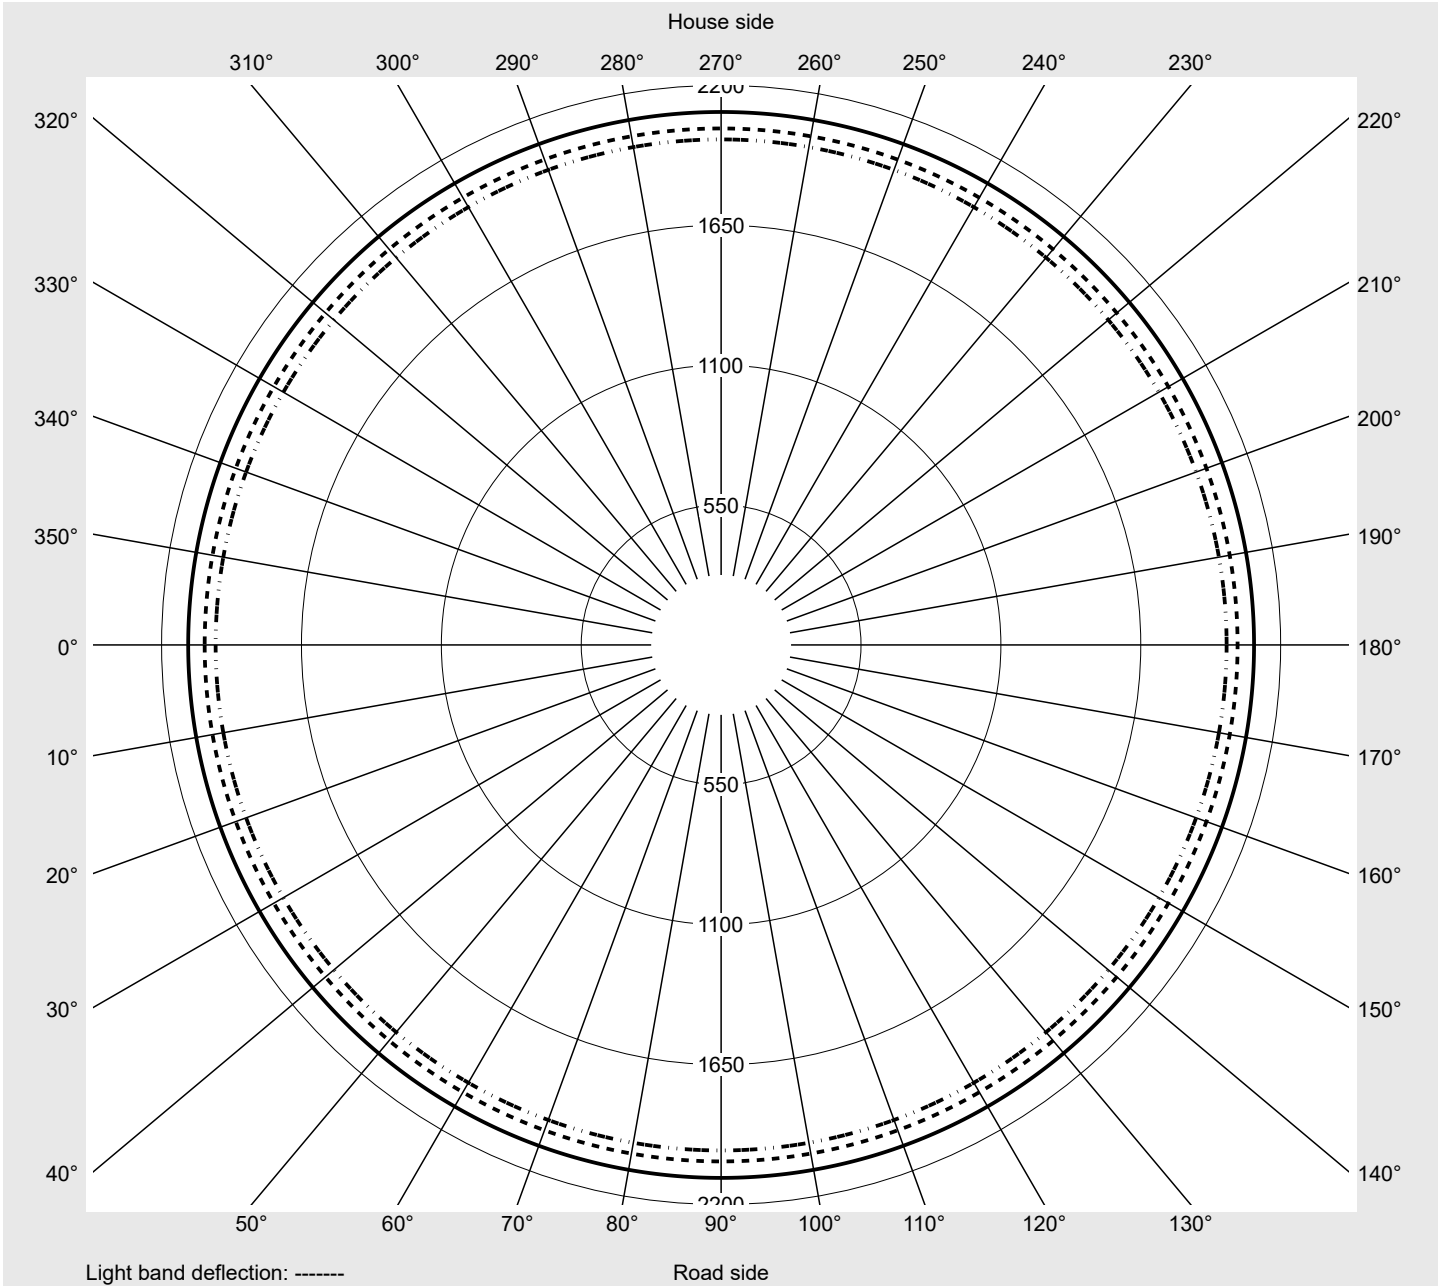

Photometric test report

Family
Floodlight 20 midi LED

Order number: 5XA7682E1B1AC
EAN: 4058352223079

LP number
58579_7

Version	mounting bracket
Optic	symmetric distribution RS17
Cover	toughened safety glass
Lamps	1 x LED 3000K / CRI ≥ 80 (unbekannt LED 3000K / CRI = 80)
Controlgear	ECG-DALI
Rated values	Net luminous flux = 22840 lm Power consumption = 207.8 W Luminous efficacy = 109.9 lm/W

serial
documentation
25.08.2021

sitEco

Luminous intensity in cd/klm

C180-0

Imax: 2095 cd/klm

Luminaire output ratios

Eta	100.0%
Eta 0° - 90°	100.0%
Eta 90° - 180°	0.0%

Luminous intensity class acc. to EN13201-2

Class:	G6
Imax 70°	33.2
Imax 80°	8.4
Imax 90°	0.0
Imax >90°	0.0
Imax >95°	0.0

Measurement conditions

DIN EN 13032 and DIN 5032

Photometric test report

Family Floodlight 20 midi LED	Order number: 5XA7682E1B1AC EAN: 4058352223079	LP number 58579_7
--	---	------------------------------------

Envelope curve in cd/klm **KMK 5°** **KMK 2.5°** **KMK 0°**

Photometric test report

Family Floodlight 20 midi LED	Order number: 5XA7682E1B1AC EAN: 4058352223079	LP number 58579_7
---	---	-----------------------------