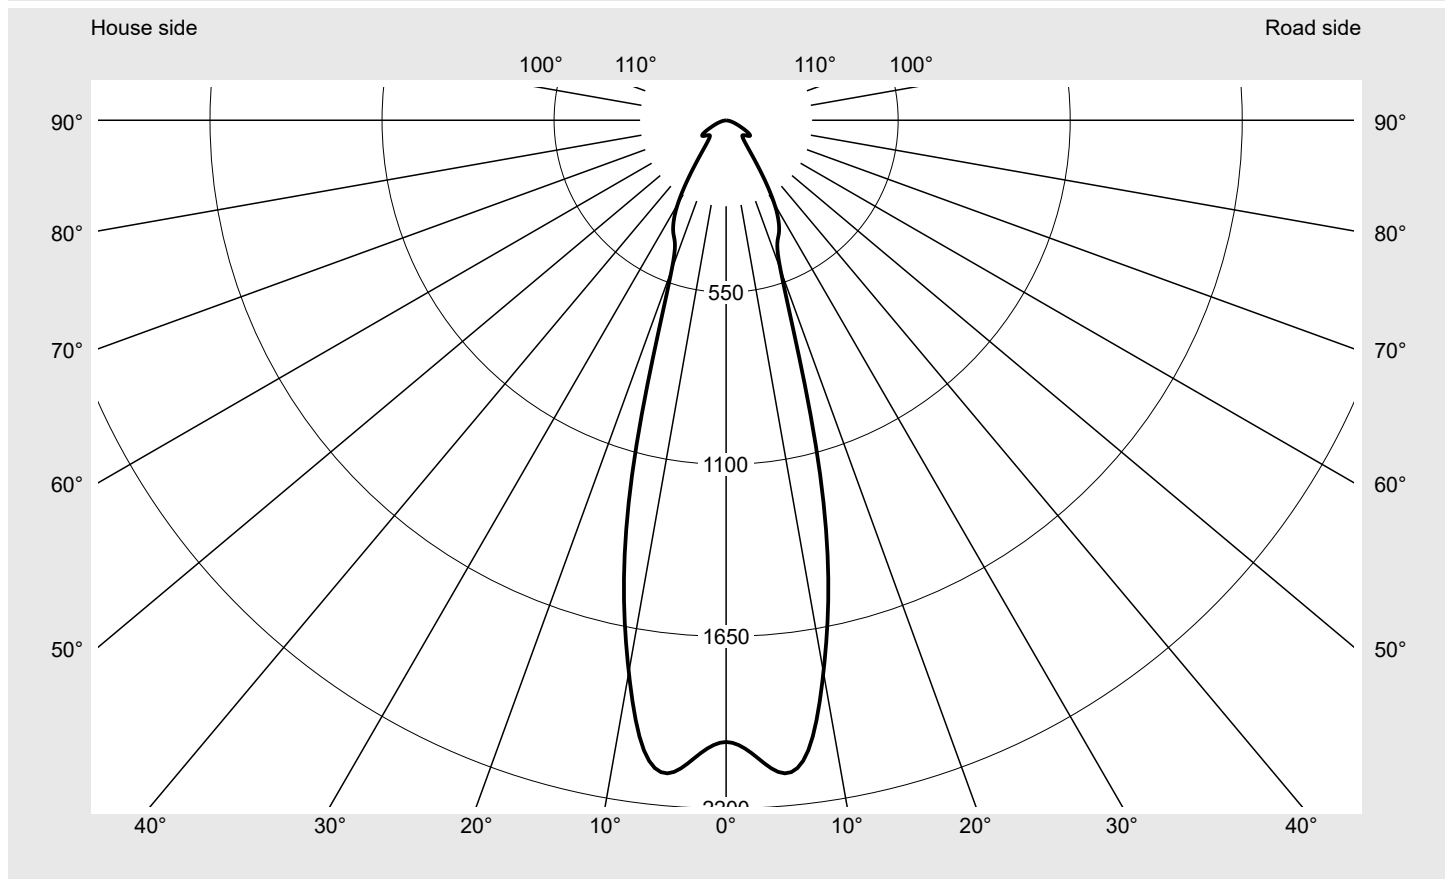

Photometric test report

Family
Floodlight 20 midi LED

Order number: 5XA7682E1B1AC
EAN: 4058352223079

LP number
58579_7

Version	mounting bracket
Optic	symmetric distribution RS17
Cover	toughened safety glass
Lamps	1 x LED 3000K / CRI ≥ 80 (unbekannt LED 3000K / CRI = 80)
Controlgear	ECG-DALI
Rated values	Net luminous flux = 22840 lm Power consumption = 207.8 W Luminous efficacy = 109.9 lm/W

serial
documentation
25.08.2021

sitEco

Luminous intensity in cd/klm

C180-0

Imax: 2095 cd/klm

Luminaire output ratios

Eta	100.0%
Eta 0° - 90°	100.0%
Eta 90° - 180°	0.0%

Luminous intensity class acc. to EN13201-2

Class:	G6
Imax 70°	33.2
Imax 80°	8.4
Imax 90°	0.0
Imax >90°	0.0
Imax >95°	0.0

Measurement conditions

DIN EN 13032 and DIN 5032

Photometric test report

Family Floodlight 20 midi LED	Order number: 5XA7682E1B1AC EAN: 4058352223079	LP number 58579_7
--	---	------------------------------------

Envelope curve in cd/klm **KMK 5°** **KMK 2.5°** **KMK 0°**

Photometric test report

Family Floodlight 20 midi LED	Order number: 5XA7682E1B1AC EAN: 4058352223079	LP number 58579_7
---	---	-----------------------------