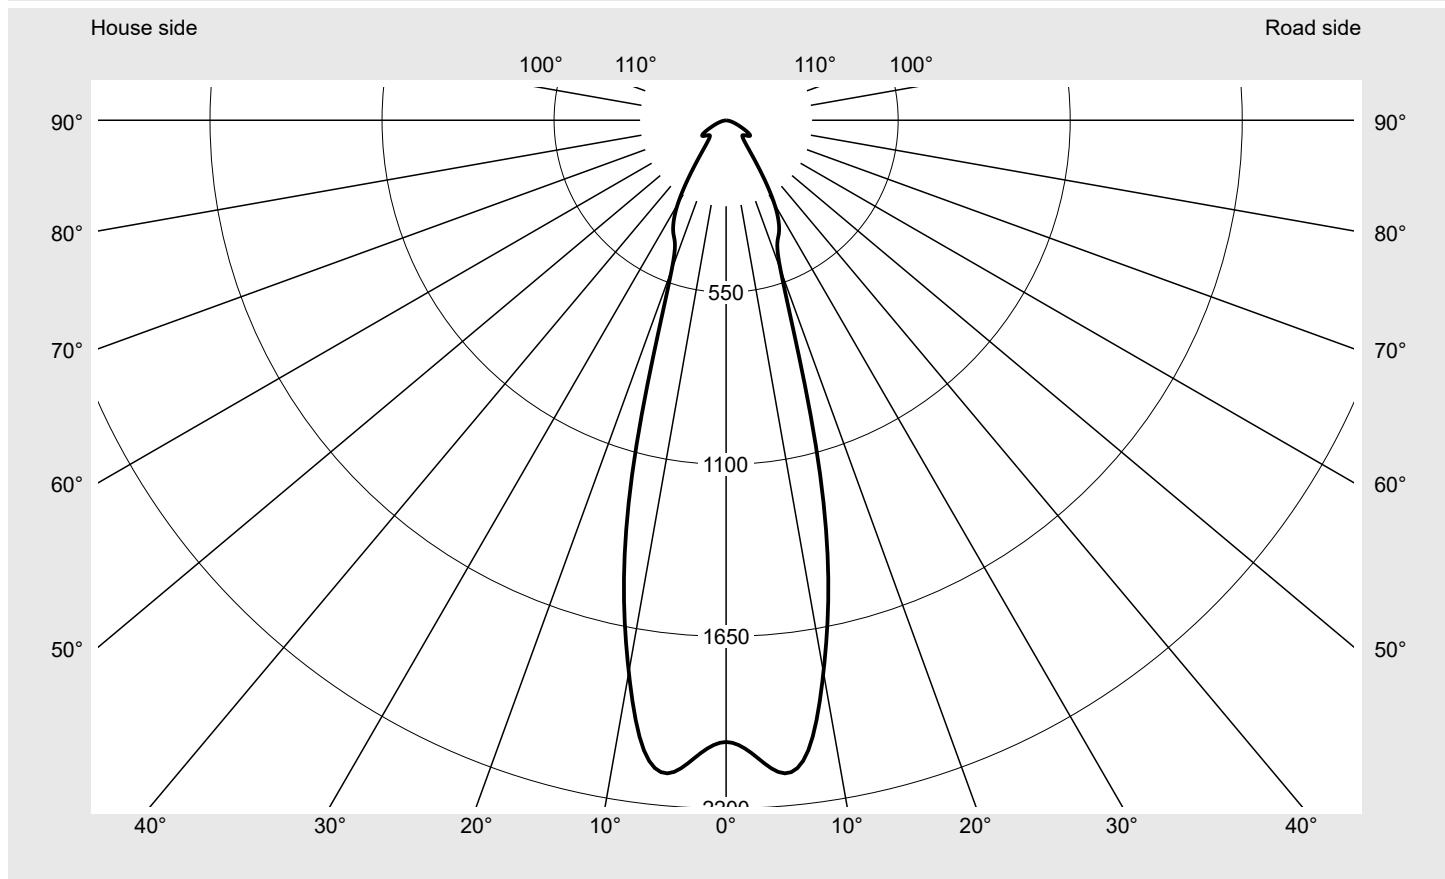

Photometric test report

Family
Floodlight 20 midi LED

Order number: 5XA7682E3B1AC
EAN: 4058352223512

LP number
58579_11

Version	mounting bracket
Optic	symmetric distribution RS17
Cover	toughened safety glass
Lamps	1 x LED 5000K / CRI ≥ 70 (unbekannt LED 5000K / CRI = 70)
Controlgear	ECG-DALI
Rated values	Net luminous flux = 29600 lm Power consumption = 207.8 W Luminous efficacy = 142.4 lm/W

serial
documentation
25.08.2021

sitEco

Luminous intensity in cd/klm

C180-0

Imax: 2095 cd/klm

Luminaire output ratios

Eta	100.0%
Eta 0° - 90°	100.0%
Eta 90° - 180°	0.0%

Luminous intensity class acc. to EN13201-2

Class:	G6
Imax 70°	33.2
Imax 80°	8.4
Imax 90°	0.0
Imax >90°	0.0
Imax >95°	0.0

Measurement conditions

DIN EN 13032 and DIN 5032

Photometric test report

Family Floodlight 20 midi LED	Order number: 5XA7682E3B1AC EAN: 4058352223512	LP number 58579_11
--	---	-------------------------------------

Envelope curve in cd/klm KMK 5° KMK 2.5° KMK 0°

Photometric test report

Family Floodlight 20 midi LED	Order number: 5XA7682E3B1AC EAN: 4058352223512	LP number 58579_11
---	---	------------------------------