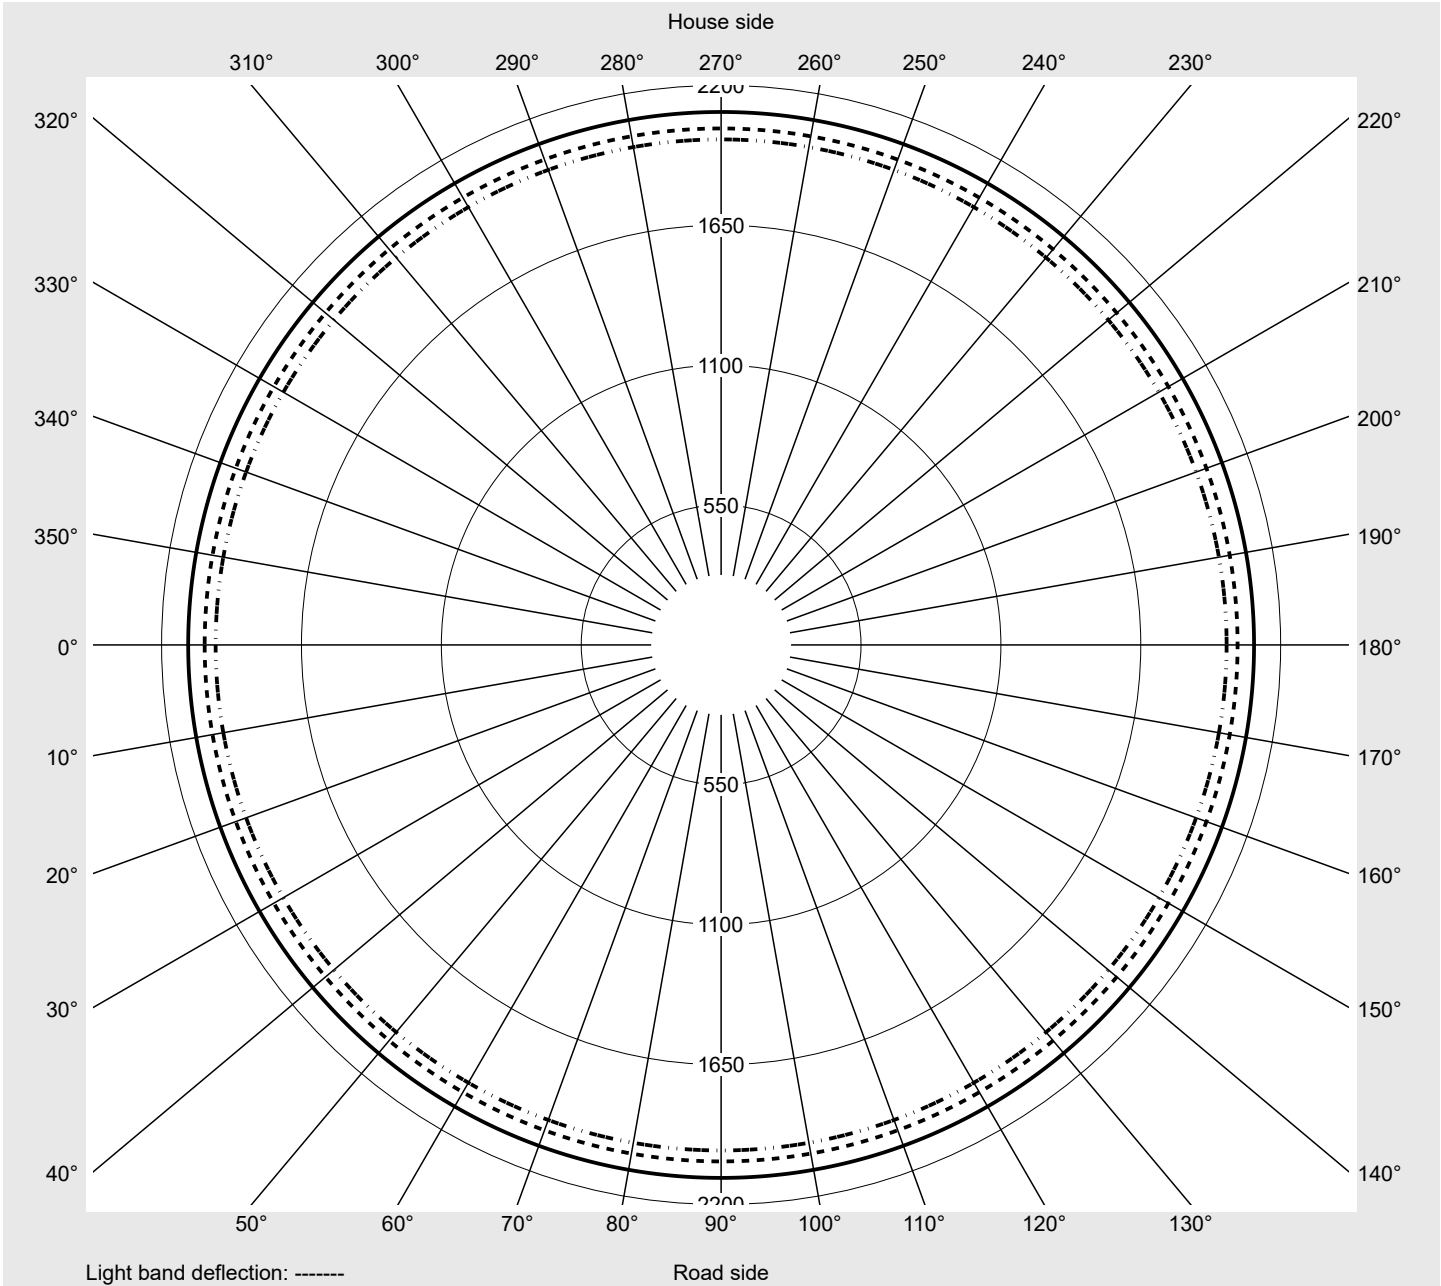

Photometric test report

Family
Floodlight 20 midi LED

Order number: 5XA7682E3B1AC
EAN: 4058352223512

LP number
58579_11

Version	mounting bracket
Optic	symmetric distribution RS17
Cover	toughened safety glass
Lamps	1 x LED 5000K / CRI ≥ 70 (unbekannt LED 5000K / CRI = 70)
Controlgear	ECG-DALI
Rated values	Net luminous flux = 29600 lm Power consumption = 207.8 W Luminous efficacy = 142.4 lm/W

serial
documentation
25.08.2021

sitEco

Luminous intensity in cd/klm

C180-0

Imax: 2095 cd/klm

Luminaire output ratios

Eta	100.0%
Eta 0° - 90°	100.0%
Eta 90° - 180°	0.0%

Luminous intensity class acc. to EN13201-2

Class:	G6
Imax 70°	33.2
Imax 80°	8.4
Imax 90°	0.0
Imax >90°	0.0
Imax >95°	0.0

Measurement conditions

DIN EN 13032 and DIN 5032

Photometric test report

Family Floodlight 20 midi LED	Order number: 5XA7682E3B1AC EAN: 4058352223512	LP number 58579_11
--	---	-------------------------------------

Envelope curve in cd/klm KMK 5° KMK 2.5° KMK 0°

Photometric test report

Family Floodlight 20 midi LED	Order number: 5XA7682E3B1AC EAN: 4058352223512	LP number 58579_11
---	---	------------------------------