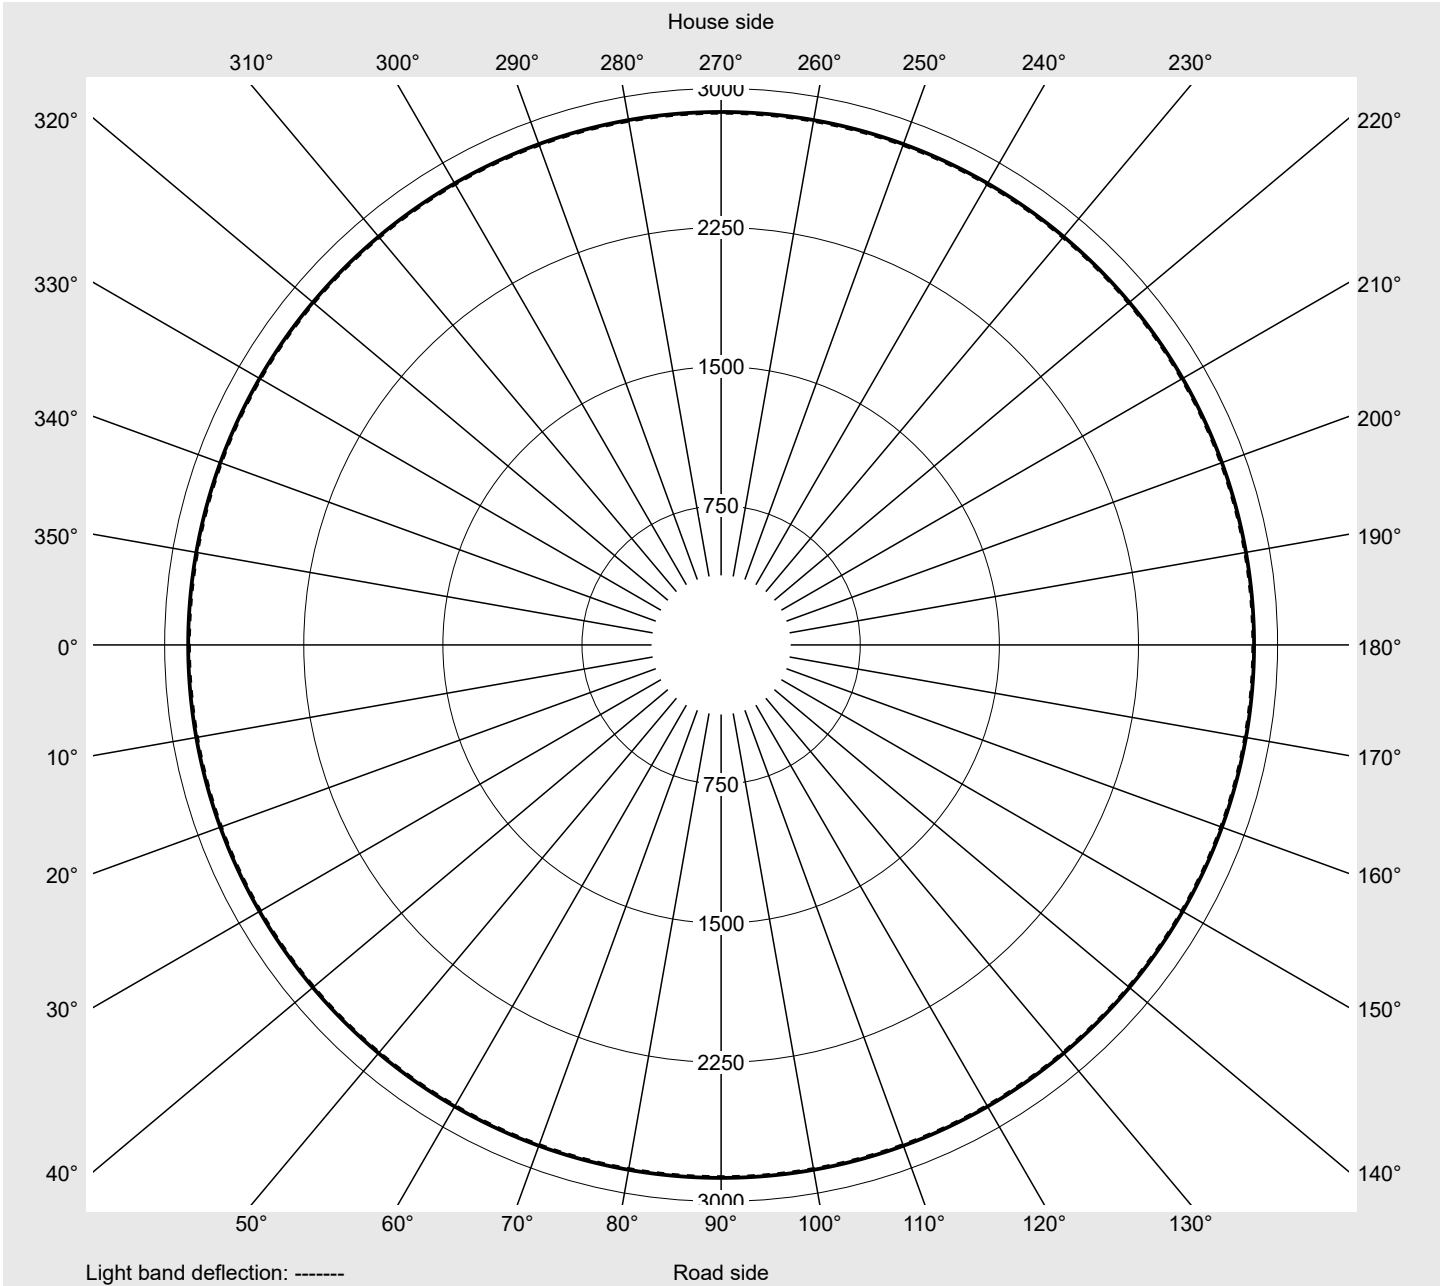

Photometric test report

Family
Floodlight FL21 mini

Order number: 5XA7771C2B1A
EAN: 4058352652596

LP number
59238_59

Version	mounting bracket
Optic	symmetric distribution RS12
Cover	toughened safety glass
Lamps	LED 3000 K CRI ≥ 70
Controlgear	ECG SITECO iQ
Rated values	Net luminous flux = 12340 lm Power consumption = 87.2 W Luminous efficacy = 141.5 lm/W

serial
documentation
26.08.2022

siteco

Luminous intensity in cd/klm

C180-0

Imax: 2873 cd/klm

Luminaire output ratios

Eta	100.0%
Eta 0° - 90°	100.0%
Eta 90° - 180°	0.0%

Luminous intensity class acc. to EN13201-2

Class:	G6
Imax 70°	36.4
Imax 80°	9.1
Imax 90°	0.0
Imax >90°	0.0
Imax >95°	0.0

Measurement conditions

DIN EN 13032 and DIN 5032

Photometric test report

Family Floodlight FL21 mini	Order number: 5XA7771C2B1A EAN: 4058352652596	LP number 59238_59
---------------------------------------	--	------------------------------

Envelope curve in cd/klm KMK 2.5° KMK 0° siteco

Photometric test report

Family Floodlight FL21 mini	Order number: 5XA7771C2B1A EAN: 4058352652596	LP number 59238_59
---------------------------------------	--	------------------------------