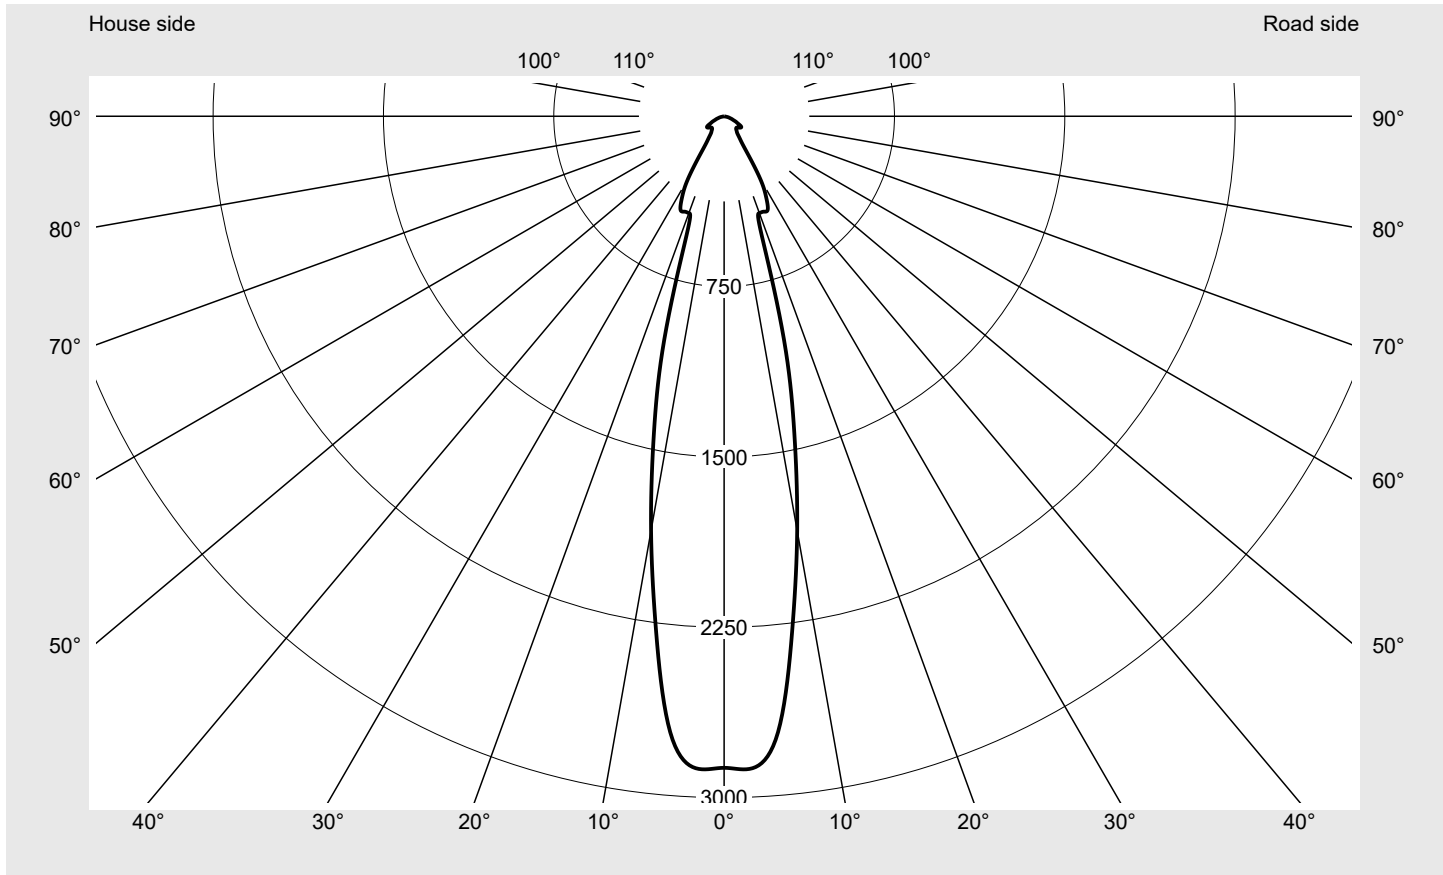

Photometric test report

Family
Floodlight FL21 mini

Order number: 5XA7771C2B1A
EAN: 4058352652596

LP number
59238_59

Version	mounting bracket
Optic	symmetric distribution RS12
Cover	toughened safety glass
Lamps	LED 3000 K CRI ≥ 70
Controlgear	ECG SITECO iQ
Rated values	Net luminous flux = 12340 lm Power consumption = 87.2 W Luminous efficacy = 141.5 lm/W

serial
documentation
26.08.2022

siteco

Luminous intensity in cd/klm

C180-0

Imax: 2873 cd/klm

Luminaire output ratios

Eta	100.0%
Eta 0° - 90°	100.0%
Eta 90° - 180°	0.0%

Luminous intensity class acc. to EN13201-2

Class:	G6
Imax 70°	36.4
Imax 80°	9.1
Imax 90°	0.0
Imax >90°	0.0
Imax >95°	0.0

Measurement conditions

DIN EN 13032 and DIN 5032

Photometric test report

Family Floodlight FL21 mini	Order number: 5XA7771C2B1A EAN: 4058352652596	LP number 59238_59
---------------------------------------	--	------------------------------

Envelope curve in cd/klm KMK 2.5° KMK 0° siteco

Photometric test report

Family Floodlight FL21 mini	Order number: 5XA7771C2B1A EAN: 4058352652596	LP number 59238_59
---------------------------------------	--	------------------------------