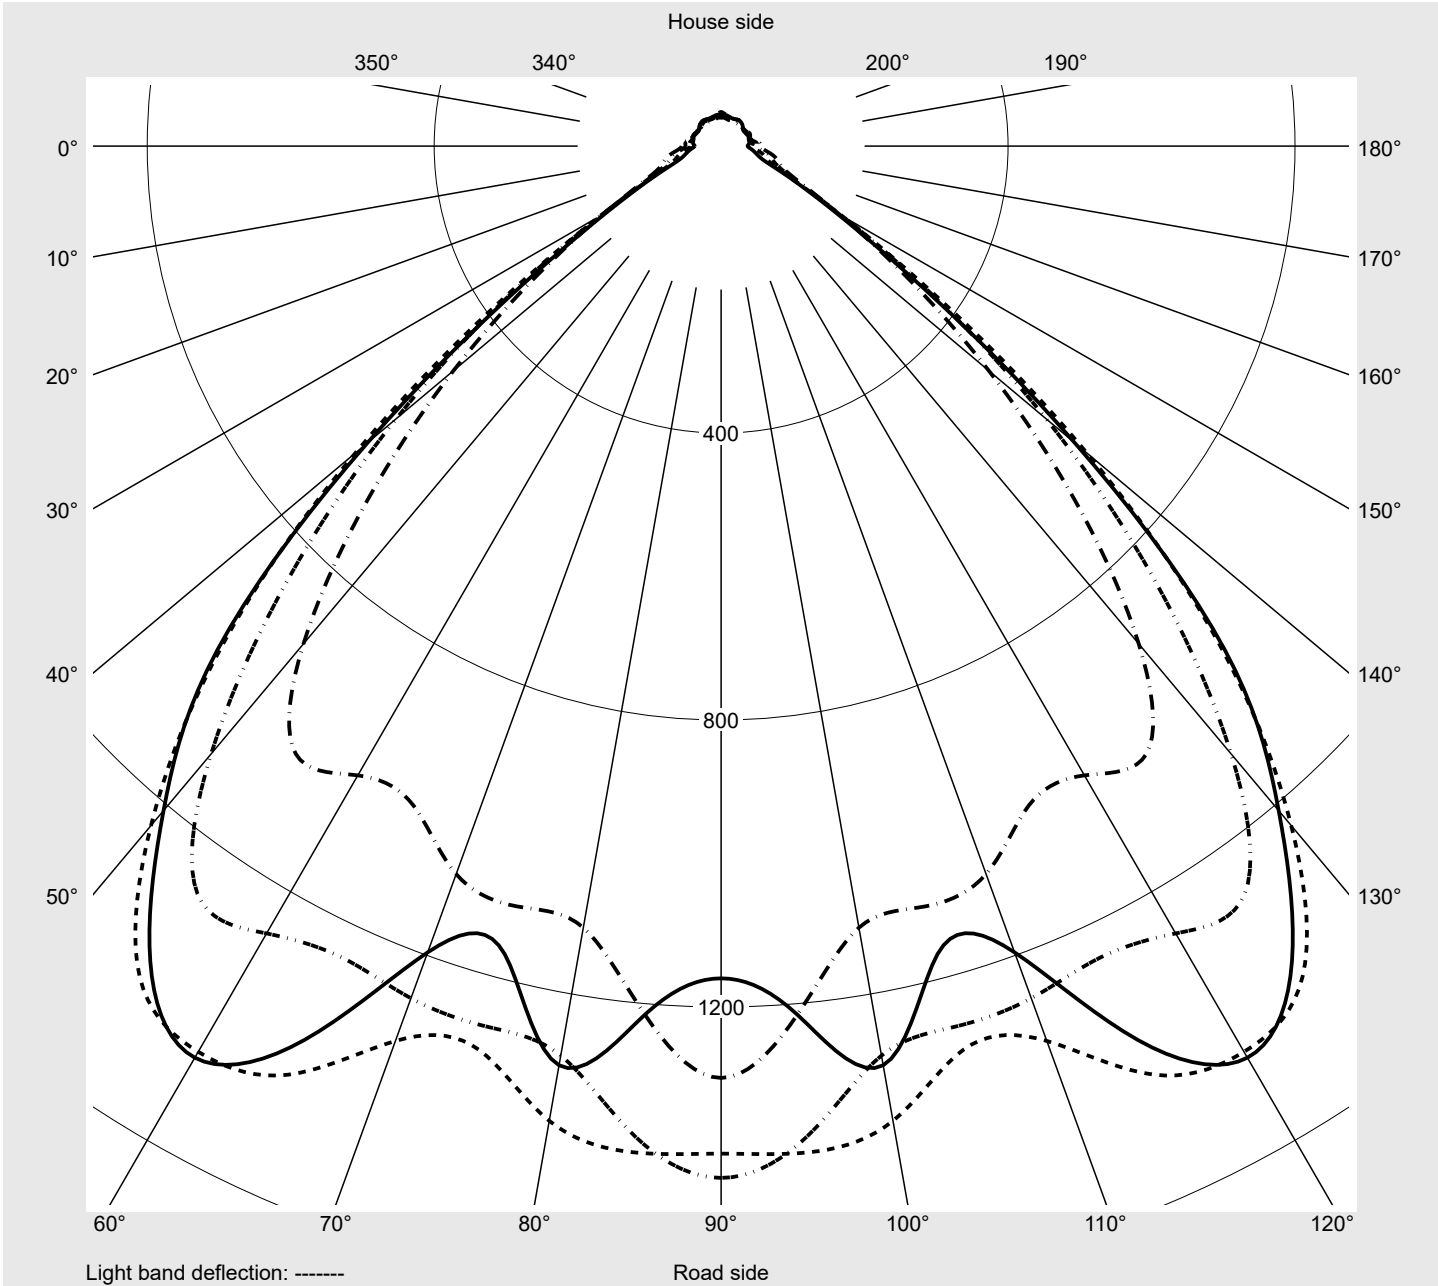

Photometric test report

Family Floodlight FL21 mini	Order number: 5XA7771C4F1A EAN: 4058352653128	LP number 59367_51
	Version mounting bracket Optic asymmetric distribution PL33T Cover toughened safety glass Lamps LED 4000 K CRI ≥ 70 Controlgear ECG SITECO iQ Rated values Net luminous flux = 12570 lm Power consumption = 87.2 W Luminous efficacy = 144.2 lm/W	serial documentation 21.12.2022

Luminous intensity in cd/klm C180-0 C240-60 C245-65 C270-90 **Imax: 1467 cd/klm**

Luminaire output ratios

Eta	100.0%
Eta 0° - 90°	100.0%
Eta 90° - 180°	0.0%

Luminous intensity class acc. to EN13201-2

Class:	G6
Imax 70°	277.8
Imax 80°	14.1
Imax 90°	0.0
Imax >90°	0.0
Imax >95°	0.0

Measurement conditions

DIN EN 13032 and DIN 5032

Photometric test report

Family Floodlight FL21 mini	Order number: 5XA7771C4F1A EAN: 4058352653128	LP number 59367_51
---------------------------------------	----------------------------------------------------------------	------------------------------

Envelope curve in cd/klm **KMK 60°** **KMK 57.5°** **KMK 55°** **KMK 52.5°** **siteco**

Photometric test report

Family Floodlight FL21 mini	Order number: 5XA7771C4F1A EAN: 4058352653128	LP number 59367_51
Table of values for luminous intensities		Maximum luminous intensity
		siteco