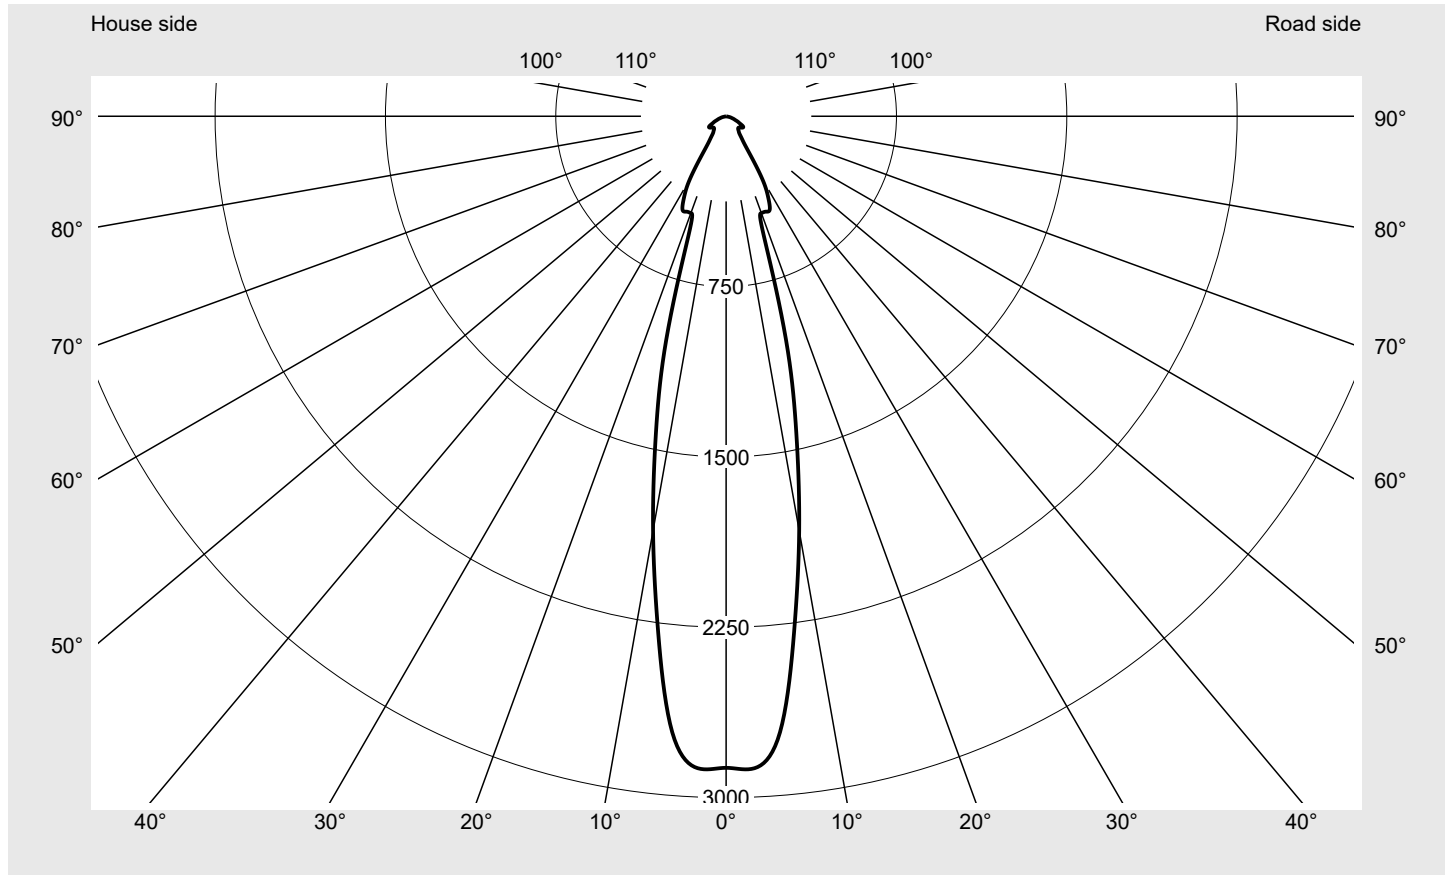

Photometric test report

Family
Floodlight FL21 mini

Order number: 5XA7772B1B1A
EAN: 4058352653814

LP number
59238_54

Version	mounting bracket
Optic	symmetric distribution RS12
Cover	toughened safety glass
Lamps	LED 2200 K CRI ≥ 70
Controlgear	ECG SITECO iQ
Rated values	Net luminous flux = 5230 lm Power consumption = 45.5 W Luminous efficacy = 114.9 lm/W

serial
documentation
26.08.2022

siteco

Luminous intensity in cd/klm

C180-0

Imax: 2873 cd/klm

Luminaire output ratios

Eta	100.0%
Eta 0° - 90°	100.0%
Eta 90° - 180°	0.0%

Luminous intensity class acc. to EN13201-2

Class:	G6
Imax 70°	36.4
Imax 80°	9.1
Imax 90°	0.0
Imax >90°	0.0
Imax >95°	0.0

Measurement conditions

DIN EN 13032 and DIN 5032

Photometric test report

Family Floodlight FL21 mini	Order number: 5XA7772B1B1A EAN: 4058352653814	LP number 59238_54
---------------------------------------	--	------------------------------

Envelope curve in cd/klm KMK 2.5° KMK 0° siteco

Photometric test report

Family Floodlight FL21 mini	Order number: 5XA7772B1B1A EAN: 4058352653814	LP number 59238_54
---------------------------------------	--	------------------------------