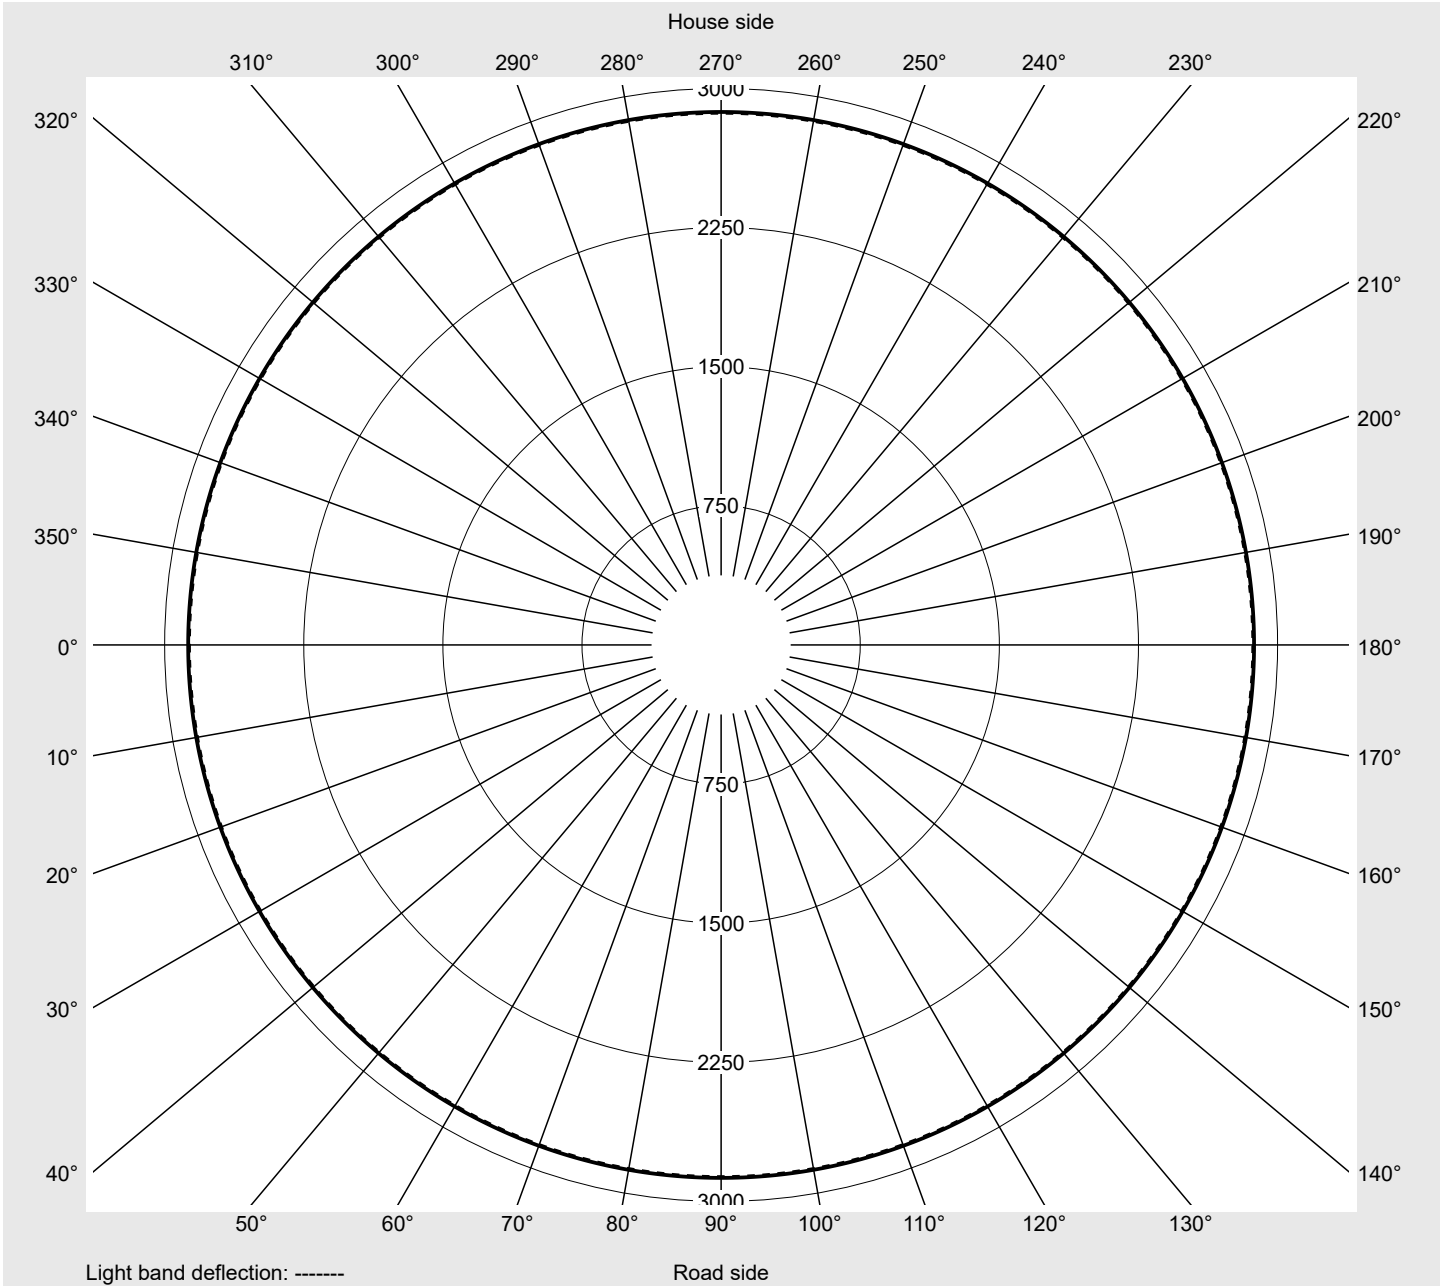

Photometric test report

Family
Floodlight FL21 mini

Order number: 5XA7772B1B1A
EAN: 4058352653814

LP number
59238_54

Version	mounting bracket
Optic	symmetric distribution RS12
Cover	toughened safety glass
Lamps	LED 2200 K CRI ≥ 70
Controlgear	ECG SITECO iQ
Rated values	Net luminous flux = 5230 lm Power consumption = 45.5 W Luminous efficacy = 114.9 lm/W

serial
documentation
26.08.2022

siteco

Luminous intensity in cd/klm

C180-0

Imax: 2873 cd/klm

Luminaire output ratios

Eta	100.0%
Eta 0° - 90°	100.0%
Eta 90° - 180°	0.0%

Luminous intensity class acc. to EN13201-2

Class:	G6
Imax 70°	36.4
Imax 80°	9.1
Imax 90°	0.0
Imax >90°	0.0
Imax >95°	0.0

Measurement conditions

DIN EN 13032 and DIN 5032

Photometric test report

Family Floodlight FL21 mini	Order number: 5XA7772B1B1A EAN: 4058352653814	LP number 59238_54
---------------------------------------	--	------------------------------

Envelope curve in cd/klm KMK 2.5° KMK 0° siteco

Photometric test report

Family Floodlight FL21 mini	Order number: 5XA7772B1B1A EAN: 4058352653814	LP number 59238_54
---------------------------------------	--	------------------------------