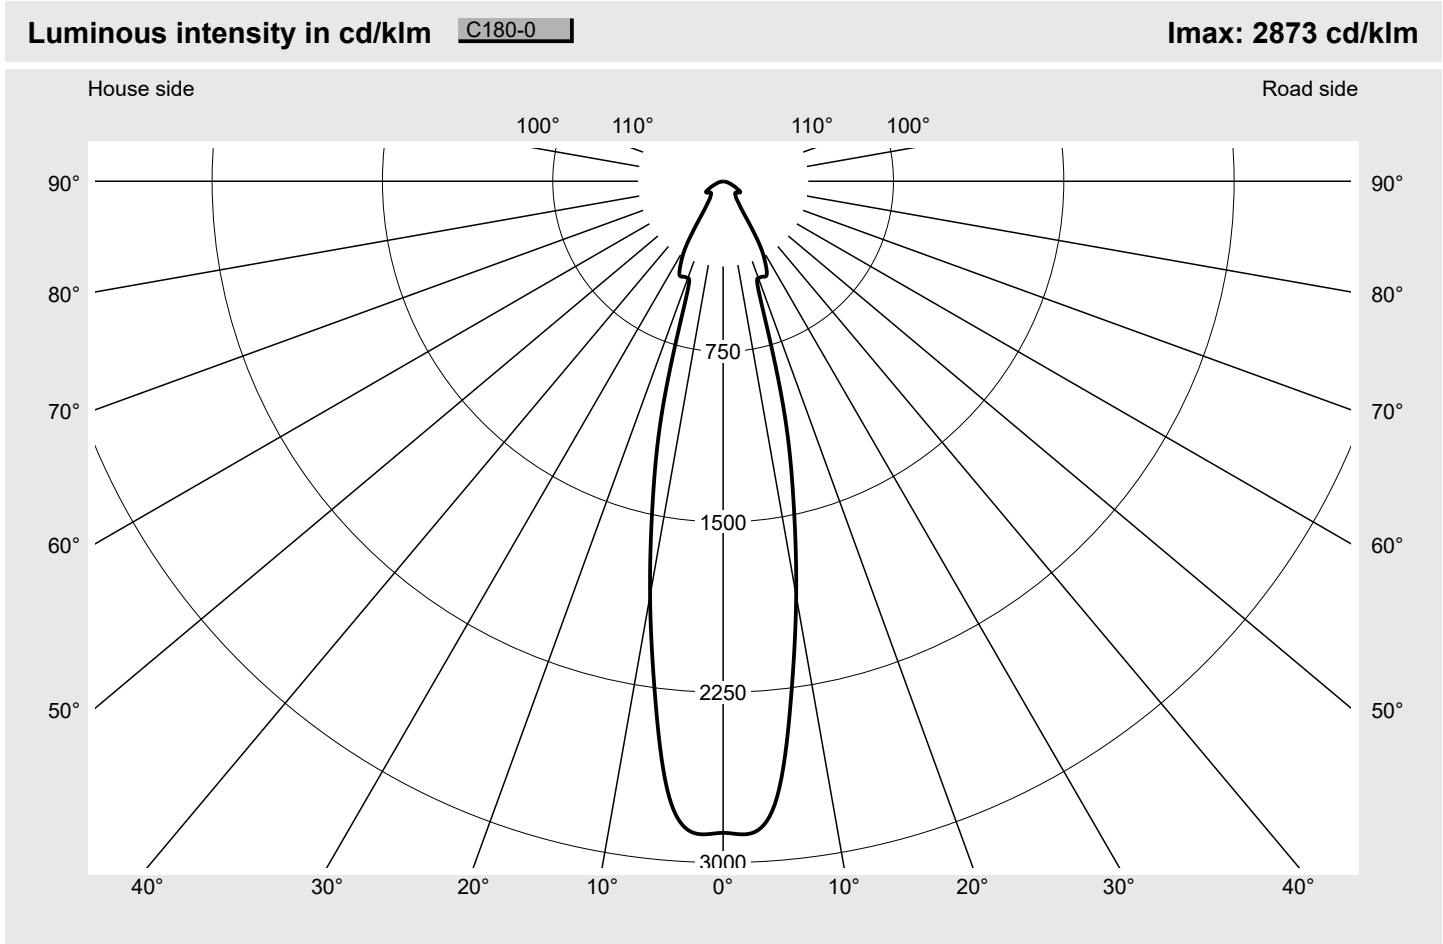

Photometric test report

Family Floodlight FL21 mini	Order number: 5XA7772C1B1A EAN: 4058352654798	LP number 59238_61
	Version mounting bracket Optic symmetric distribution RS12 Cover toughened safety glass Lamps LED 2200 K CRI ≥ 70 Controlgear ECG SITECO iQ Rated values Net luminous flux = 10220 lm Power consumption = 87.2 W Luminous efficacy = 117.2 lm/W	serial documentation 26.08.2022

Luminaire output ratios	
Eta	100.0%
Eta 0° - 90°	100.0%
Eta 90° - 180°	0.0%

Luminous intensity class acc. to EN13201-2	
Class:	G6
Imax 70°	36.4
Imax 80°	9.1
Imax 90°	0.0
Imax >90°	0.0
Imax >95°	0.0

Measurement conditions
DIN EN 13032 and DIN 5032

Photometric test report

Family Floodlight FL21 mini	Order number: 5XA7772C1B1A EAN: 4058352654798	LP number 59238_61
---------------------------------------	--	------------------------------

Envelope curve in cd/klm KMK 2.5° KMK 0° siteco