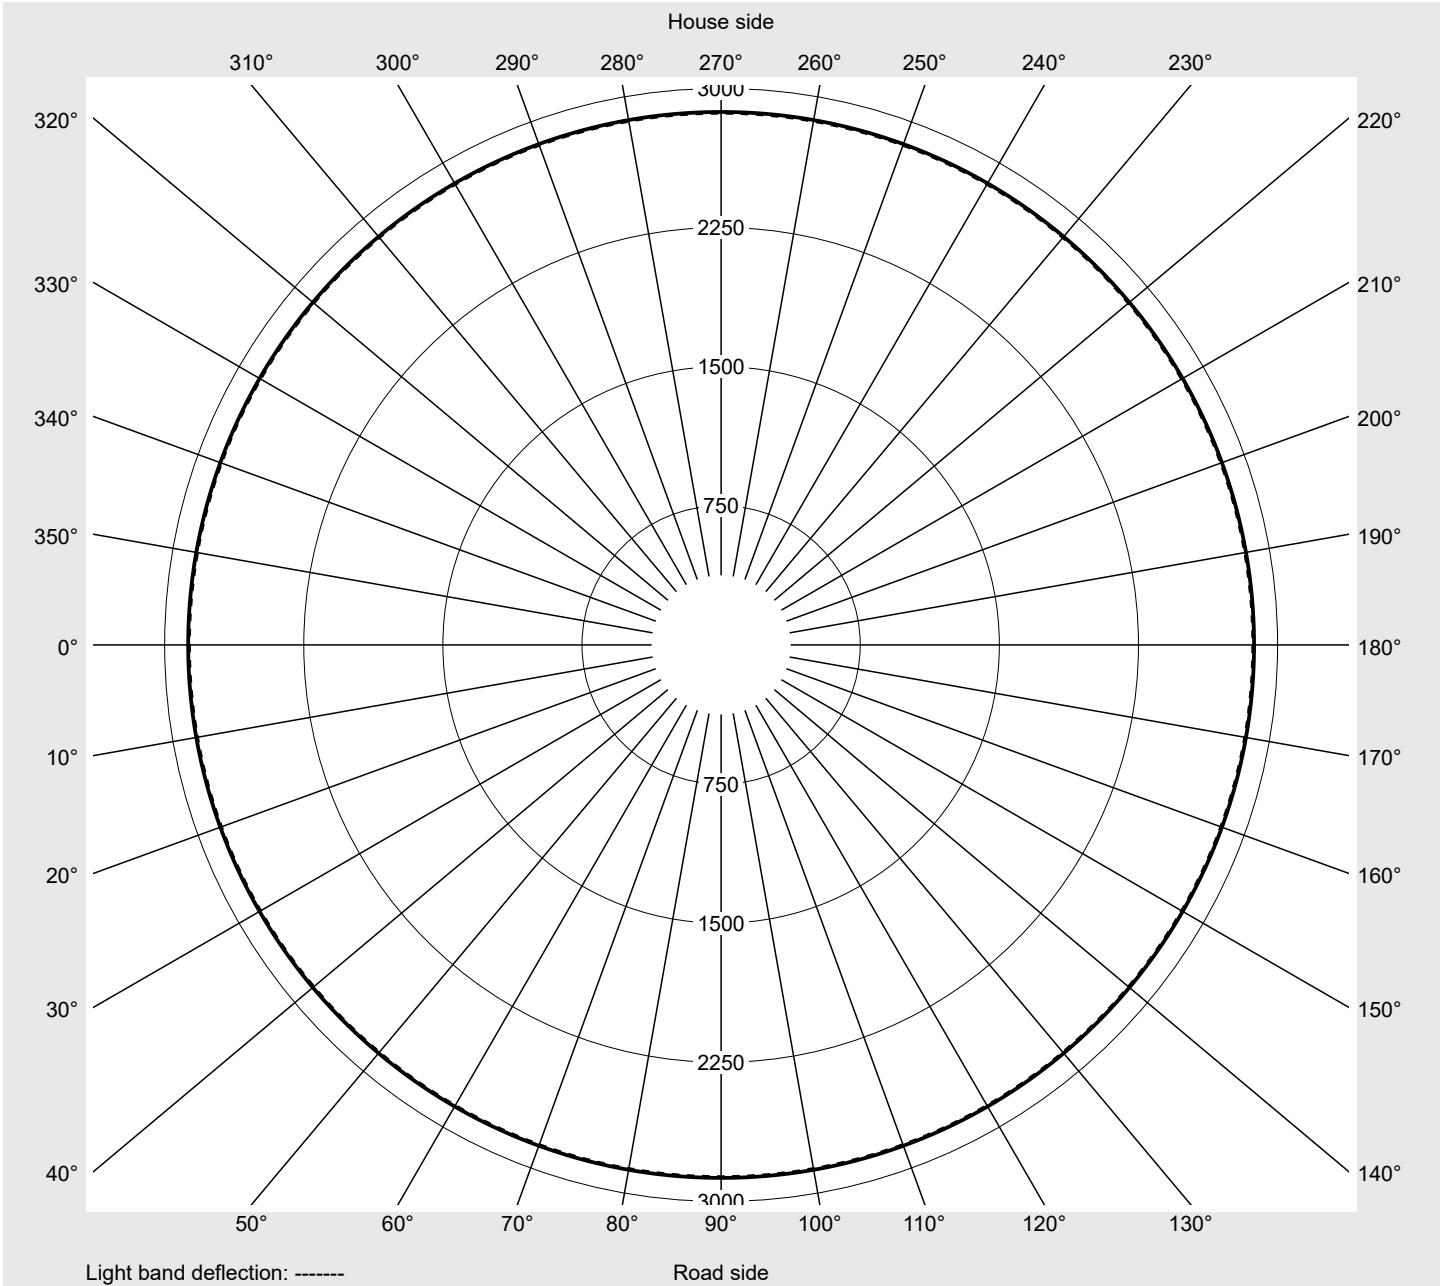

Photometric test report

Family Floodlight FL21 mini	Order number: 5XA7772C1B1A EAN: 4058352654798	LP number 59238_61
	Version mounting bracket Optic symmetric distribution RS12 Cover toughened safety glass Lamps LED 2200 K CRI ≥ 70 Controlgear ECG SITECO iQ Rated values Net luminous flux = 10220 lm Power consumption = 87.2 W Luminous efficacy = 117.2 lm/W	serial documentation 26.08.2022

Luminaire output ratios	
Eta	100.0%
Eta 0° - 90°	100.0%
Eta 90° - 180°	0.0%

Luminous intensity class acc. to EN13201-2	
Class:	G6
Imax 70°	36.4
Imax 80°	9.1
Imax 90°	0.0
Imax >90°	0.0
Imax >95°	0.0

Measurement conditions
DIN EN 13032 and DIN 5032

Photometric test report

Family Floodlight FL21 mini	Order number: 5XA7772C1B1A EAN: 4058352654798	LP number 59238_61
---------------------------------------	--	------------------------------

Envelope curve in cd/klm KMK 2.5° KMK 0° siteco

Photometric test report

Family Floodlight FL21 mini	Order number: 5XA7772C1B1A EAN: 4058352654798	LP number 59238_61
---------------------------------------	--	------------------------------

Table of values for luminous intensities	Maximum luminous intensity
---	-----------------------------------