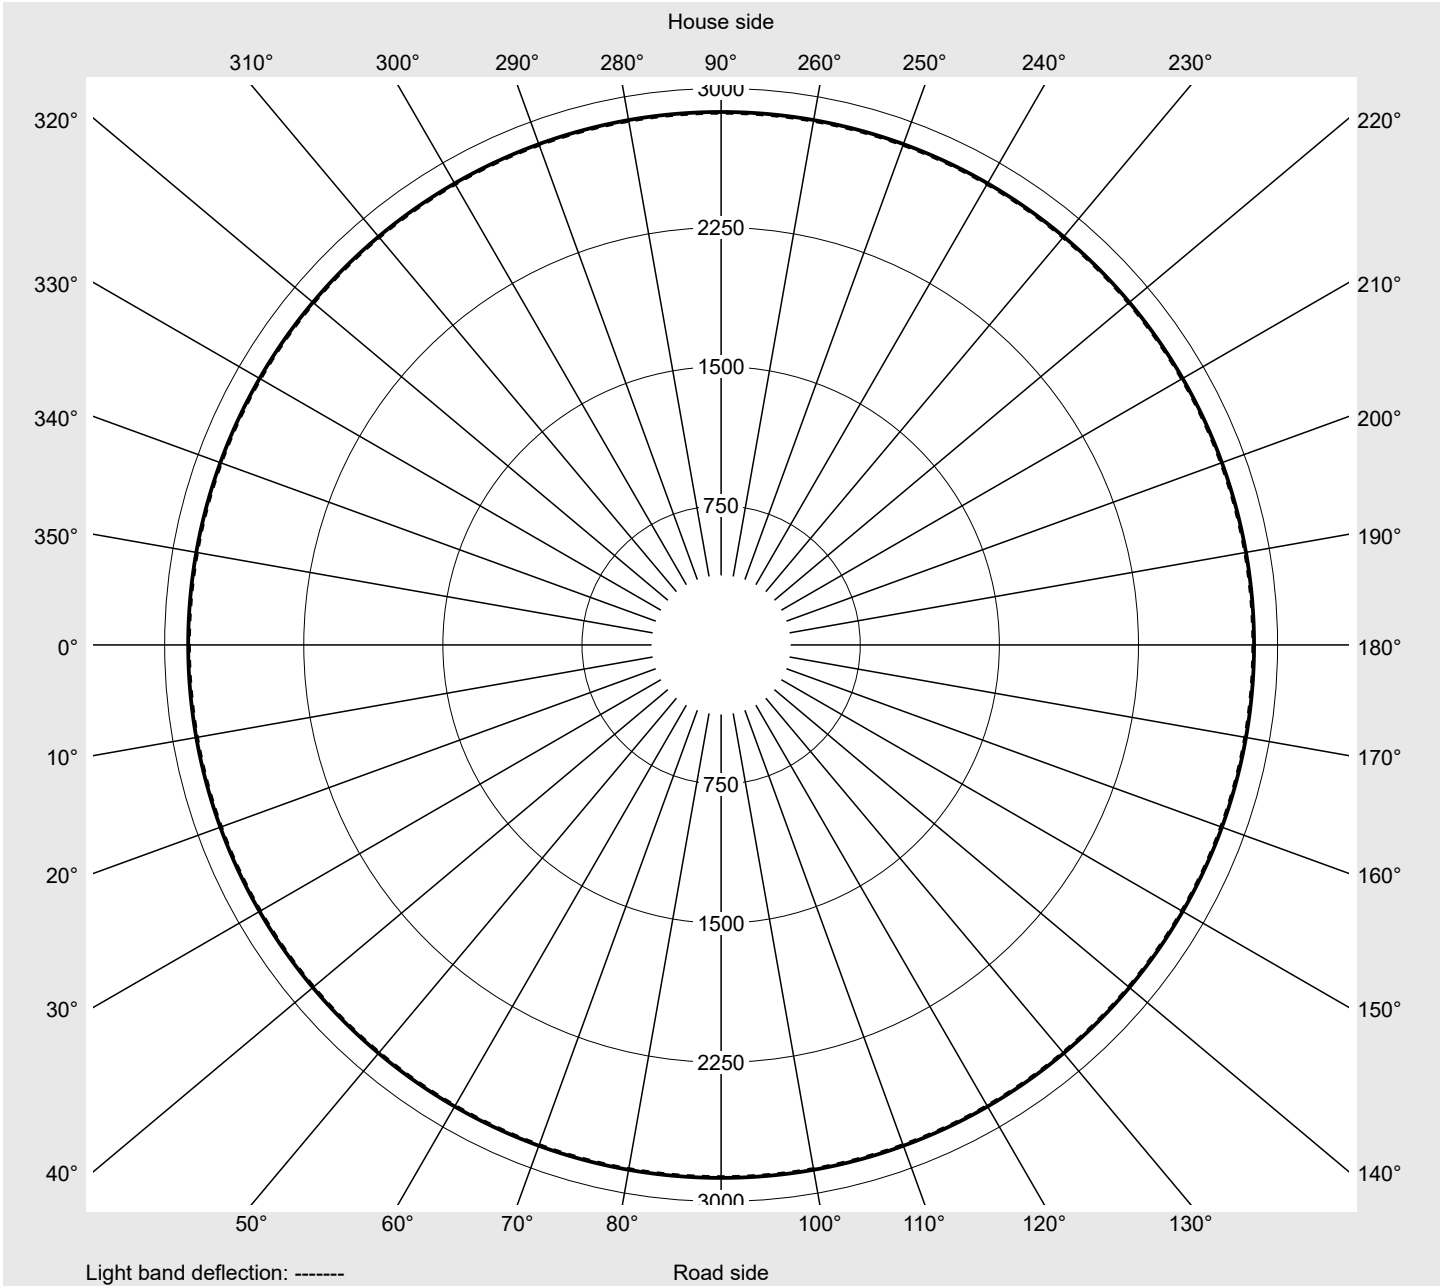

Photometric test report

Family
Floodlight FL21 mini

Order number: 5XA7772C4B1A
EAN: 4058352655399

LP number
59238_64

Version mounting bracket
Optic direct, symmetric ellipsoid distribution
 R120004
Cover toughened safety glass
Lamps LED 4000 K | CRI ≥ 70
Controlgear ECG SITECO iQ
Rated values Net luminous flux = 12860 lm
 Power consumption = 87.2 W
 Luminous efficacy = 147.5 lm/W

serial
documentation
26.08.2022

siteco

Luminous intensity in cd/klm

C180-0

Imax: 2873 cd/klm

Luminaire output ratios

Eta	100.0%
Eta 0° - 90°	100.0%
Eta 90° - 180°	0.0%

Luminous intensity class acc. to EN13201-2

Class:	G6
Imax 70°	36.4
Imax 80°	9.1
Imax 90°	0.0
Imax >90°	0.0
Imax >95°	0.0

Measurement conditions

DIN EN 13032 and DIN 5032

Photometric test report

Family Floodlight FL21 mini	Order number: 5XA7772C4B1A EAN: 4058352655399	LP number 59238_64
--	--	-------------------------------------

Envelope curve in cd/klm KMK 2.5° KMK 0° siteco

Photometric test report

Family Floodlight FL21 mini	Order number: 5XA7772C4B1A EAN: 4058352655399	LP number 59238_64
---------------------------------------	--	------------------------------