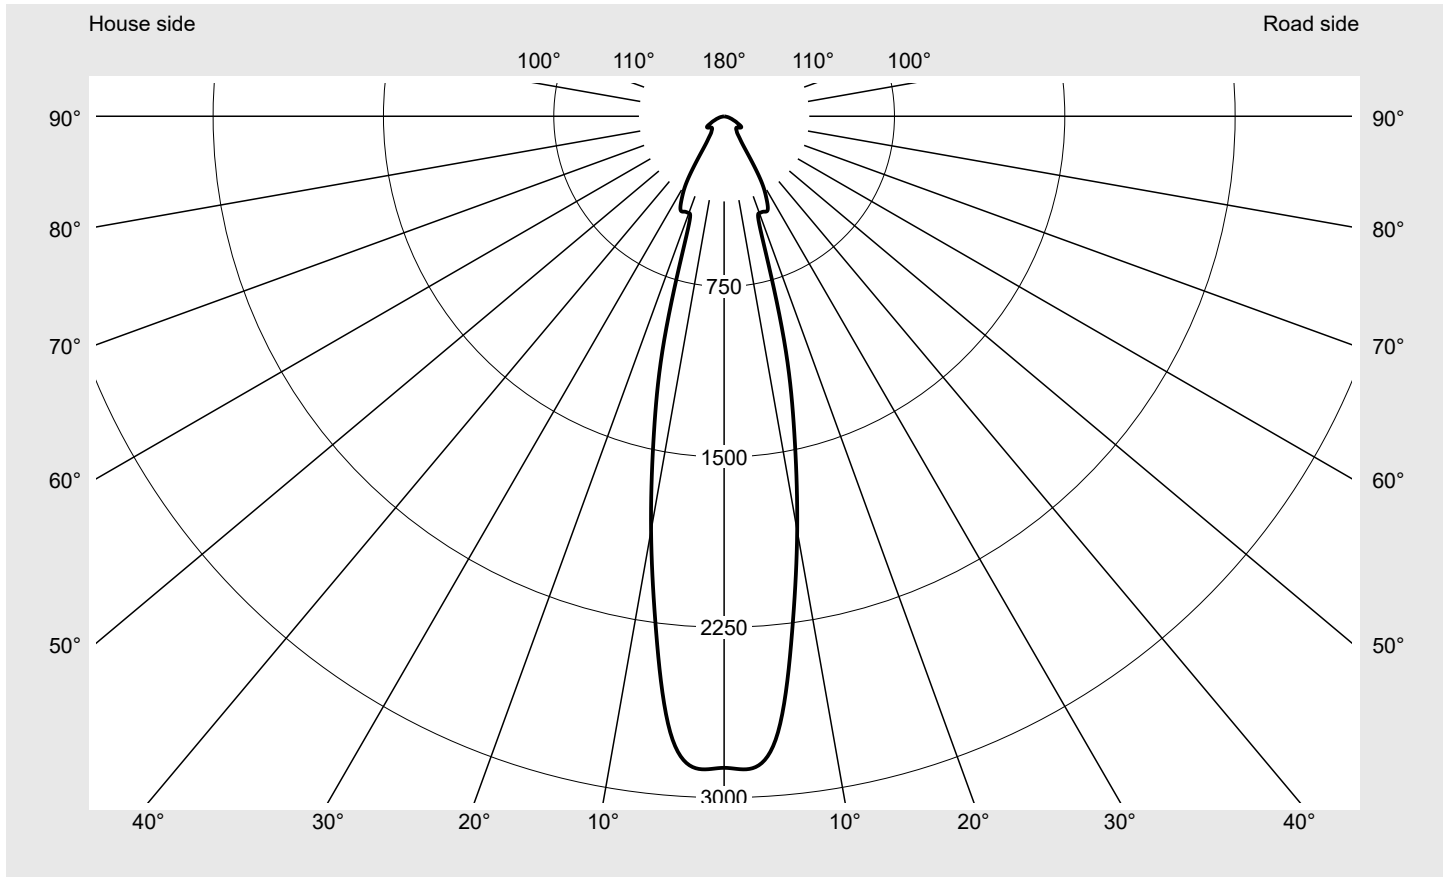

Photometric test report

Family
Floodlight FL21 mini

Order number: 5XA7772C4B1A
EAN: 4058352655399

LP number
59238_64

Version mounting bracket
Optic direct, symmetric ellipsoid distribution
 R120004
Cover toughened safety glass
Lamps LED 4000 K | CRI ≥ 70
Controlgear ECG SITECO iQ
Rated values Net luminous flux = 12860 lm
 Power consumption = 87.2 W
 Luminous efficacy = 147.5 lm/W

serial
documentation
26.08.2022

siteco

Luminous intensity in cd/klm

C180-0

Imax: 2873 cd/klm

Luminaire output ratios

Eta	100.0%
Eta 0° - 90°	100.0%
Eta 90° - 180°	0.0%

Luminous intensity class acc. to EN13201-2

Class:	G6
Imax 70°	36.4
Imax 80°	9.1
Imax 90°	0.0
Imax >90°	0.0
Imax >95°	0.0

Measurement conditions

DIN EN 13032 and DIN 5032

Photometric test report

Family Floodlight FL21 mini	Order number: 5XA7772C4B1A EAN: 4058352655399	LP number 59238_64
--	--	-------------------------------------

Envelope curve in cd/klm KMK 2.5° KMK 0° siteco

Photometric test report

Family Floodlight FL21 mini	Order number: 5XA7772C4B1A EAN: 4058352655399	LP number 59238_64
---------------------------------------	--	------------------------------