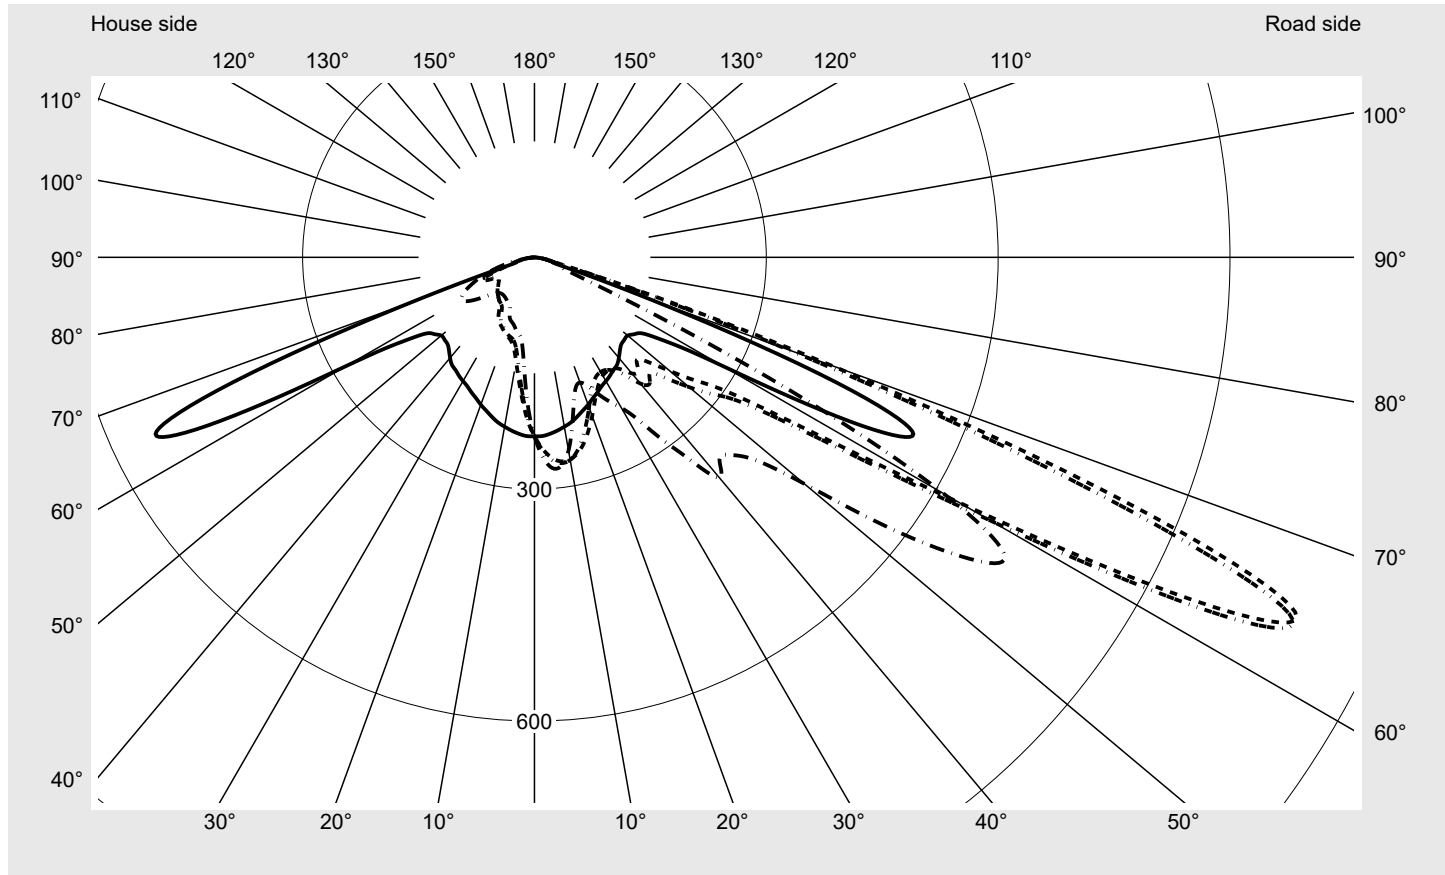

Photometric test report

Family
Floodlight FL21 mini

Order number: 5XA7773C4D1A
EAN: 4058352656815

LP number
59303_97

Version mounting bracket
Optic direct, asymmetric wide distribution
A520003
Cover toughened safety glass
Lamps LED 4000 K | CRI ≥ 70
Controlgear ECG Multilumen
Rated values Net luminous flux = 20360 lm
Power consumption = 163.5 W
Luminous efficacy = 124.5 lm/W

serial
documentation
26.08.2022

siteco

Luminous intensity in cd/klm

C180-0

C215-35

C220-40

C270-90

Imax: 1086 cd/klm

Luminaire output ratios

Eta	100.0%
Eta 0° - 90°	100.0%
Eta 90° - 180°	0.0%

Luminous intensity class acc. to EN13201-2

Class:	G4
Imax 70°	458.7
Imax 80°	34.3
Imax 90°	0.0
Imax >90°	0.0
Imax >95°	0.0

Measurement conditions

DIN EN 13032 and DIN 5032

Photometric test report

Family Floodlight FL21 mini	Order number: 5XA7773C4D1A EAN: 4058352656815	LP number 59303_97
--	--	-------------------------------------

Envelope curve in cd/klm **KMK 65°** **KMK 62,5°** **KMK 60°** **KMK 57,5°** **siteco**