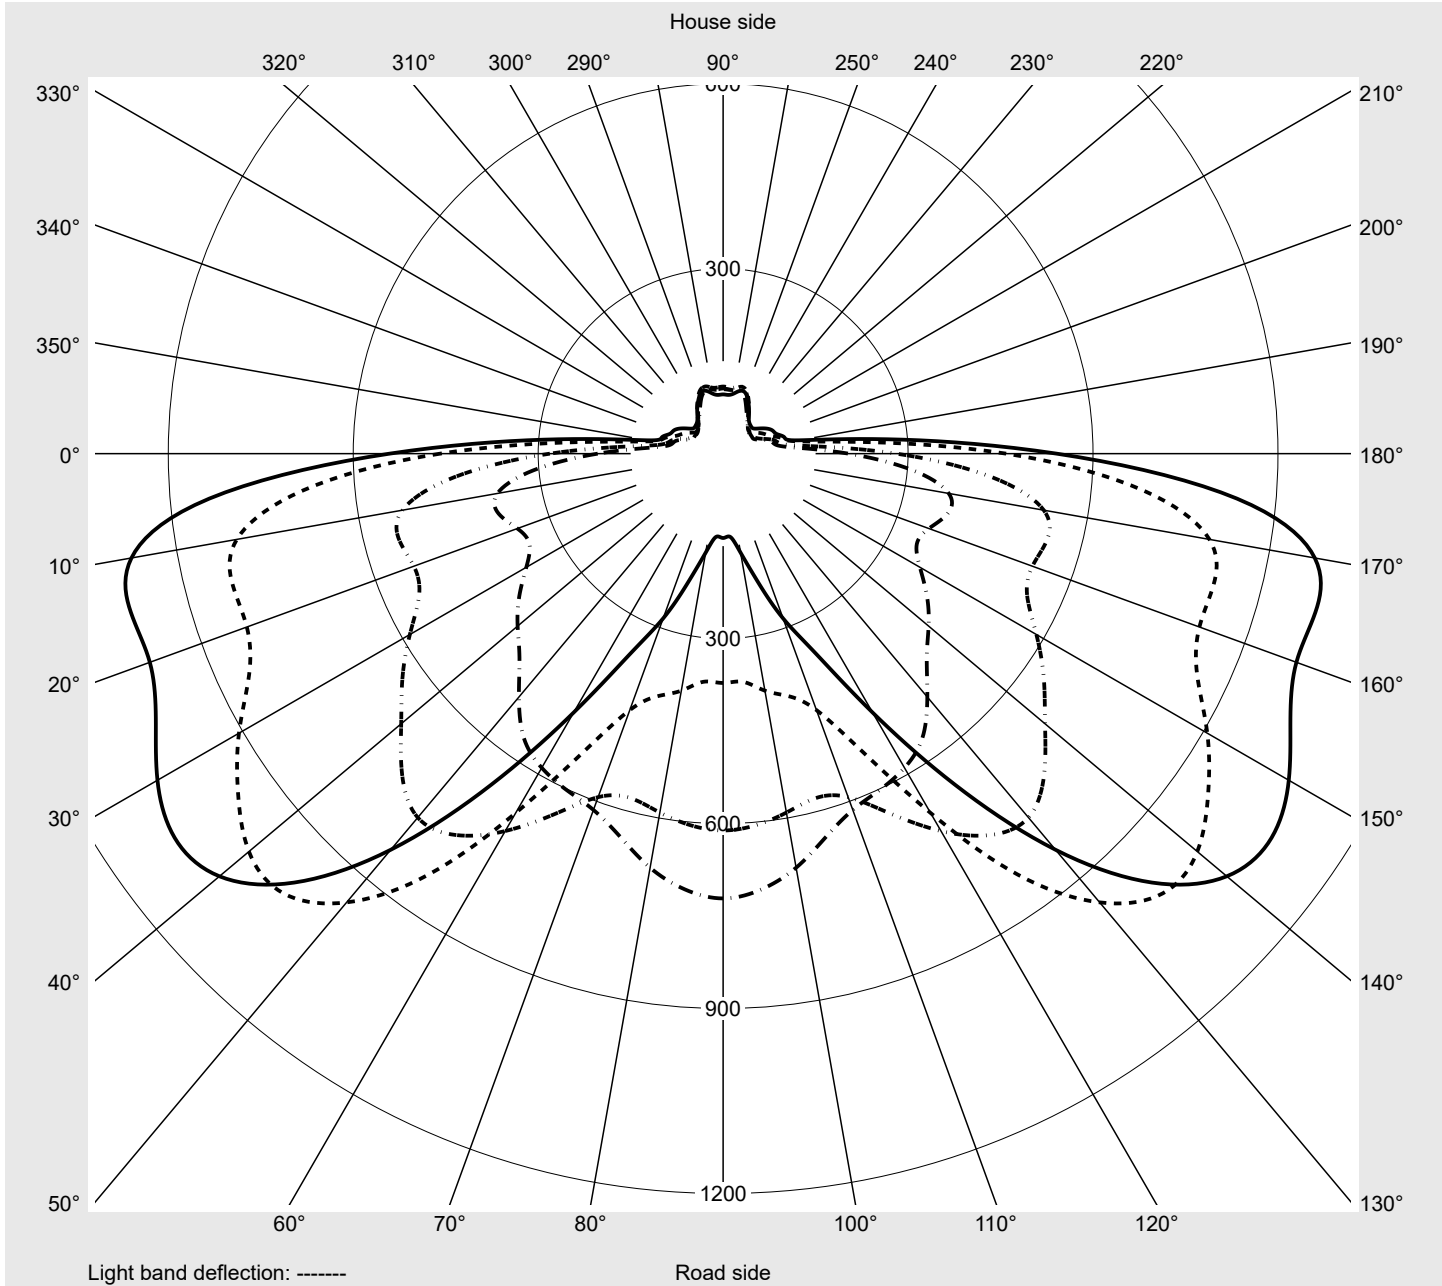

Photometric test report

Family
Floodlight FL21 mini

Order number: 5XA7773C4D1A
EAN: 4058352656815

LP number
59303_97

Version mounting bracket
Optic direct, asymmetric wide distribution
A520003
Cover toughened safety glass
Lamps LED 4000 K | CRI ≥ 70
Controlgear ECG Multilumen
Rated values Net luminous flux = 20360 lm
Power consumption = 163.5 W
Luminous efficacy = 124.5 lm/W

Luminaire output ratios

Eta	100.0%
Eta 0° - 90°	100.0%
Eta 90° - 180°	0.0%

Luminous intensity class acc. to EN13201-2

Class:	G4
Imax 70°	458.7
Imax 80°	34.3
Imax 90°	0.0
Imax >90°	0.0
Imax >95°	0.0

Measurement conditions

DIN EN 13032 and DIN 5032

Photometric test report

Family Floodlight FL21 mini	Order number: 5XA7773C4D1A EAN: 4058352656815	LP number 59303_97
--	--	-------------------------------------

Envelope curve in cd/klm **KMK 65°** **KMK 62,5°** **KMK 60°** **KMK 57,5°** **siteco**