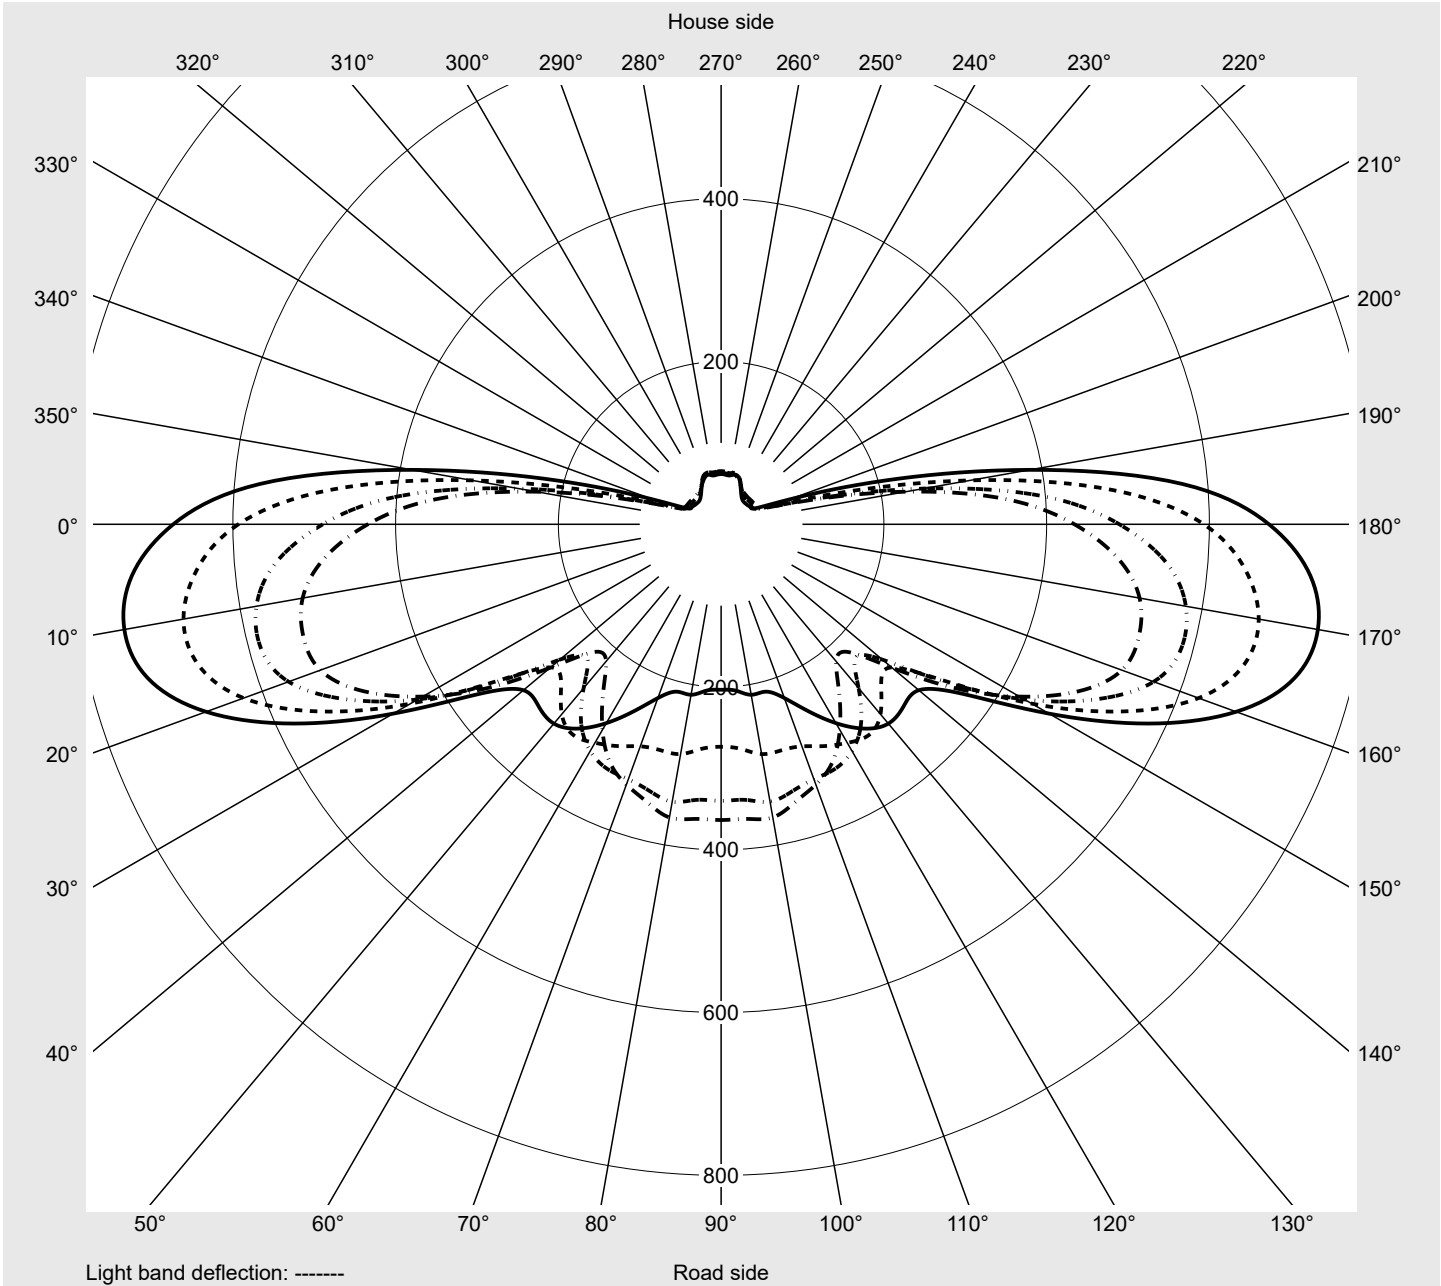

Photometric test report

Family Floodlight FL21 mini	Order number: 5XA7776C2C1A EAN: 4058352657669	LP number 58550_132
	Version mounting bracket Optic asymmetric distribution PL61 Cover toughened safety glass Lamps LED 3000 K CRI ≥ 70 Controlgear EVG-Smart Interface Rated values Net luminous flux = 11960 lm Power consumption = 89.0 W Luminous efficacy = 134.4 lm/W	serial documentation 26.08.2022
		

Luminous intensity in cd/klm C180-0 C190-10 C195-15 C270-90 **Imax: 745 cd/klm**

Luminaire output ratios

Eta	100.0%
Eta 0° - 90°	100.0%
Eta 90° - 180°	0.0%

Luminous intensity class acc. to EN13201-2

Class:	G3
Imax 70°	640.5
Imax 80°	24.8
Imax 90°	0.0
Imax >90°	0.0
Imax >95°	0.0

Measurement conditions

DIN EN 13032 and DIN 5032

Photometric test report

Family Floodlight FL21 mini	Order number: 5XA7776C2C1A EAN: 4058352657669	LP number 58550_132
---------------------------------------	--	-------------------------------

Envelope curve in cd/klm **KMK 65°** **KMK 62,5°** **KMK 60°** **KMK 57,5°** **siteco**

Photometric test report

Family Floodlight FL21 mini	Order number: 5XA7776C2C1A EAN: 4058352657669	LP number 58550_132
Table of values for luminous intensities		Maximum luminous intensity