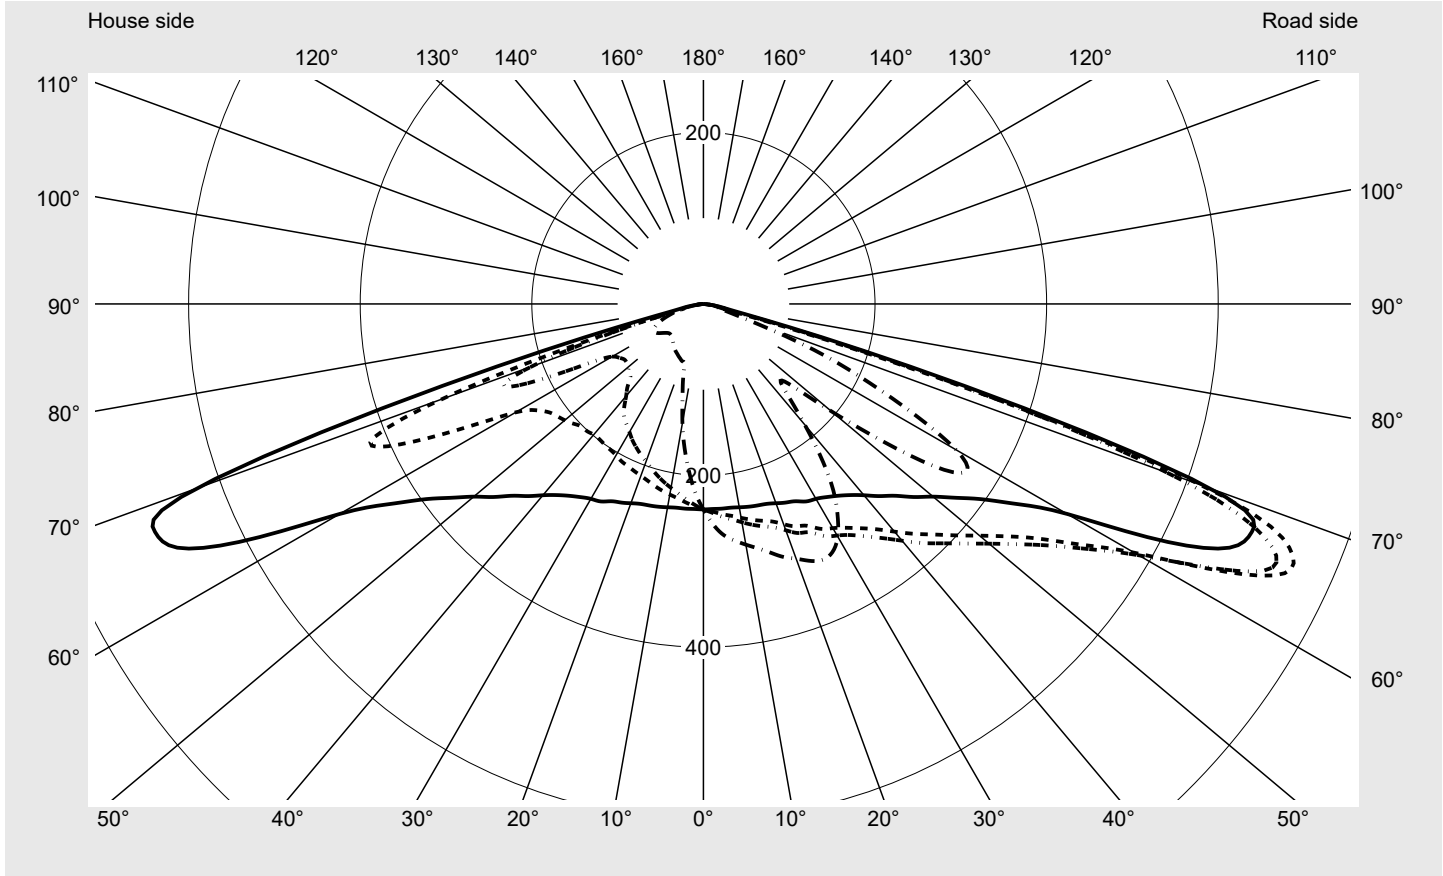

Photometric test report

Family Floodlight FL21 mini	Order number: 5XA7776C2C1A EAN: 4058352657669	LP number 58550_132
	Version mounting bracket Optic asymmetric distribution PL61 Cover toughened safety glass Lamps LED 3000 K CRI ≥ 70 Controlgear EVG-Smart Interface Rated values Net luminous flux = 11960 lm Power consumption = 89.0 W Luminous efficacy = 134.4 lm/W	serial documentation 26.08.2022
		

Luminous intensity in cd/klm C180-0 C190-10 C195-15 C270-90 **Imax: 745 cd/klm**

Luminaire output ratios

Eta	100.0%
Eta 0° - 90°	100.0%
Eta 90° - 180°	0.0%

Luminous intensity class acc. to EN13201-2

Class:	G3
Imax 70°	640.5
Imax 80°	24.8
Imax 90°	0.0
Imax >90°	0.0
Imax >95°	0.0

Measurement conditions

DIN EN 13032 and DIN 5032

Photometric test report

Family Floodlight FL21 mini	Order number: 5XA7776C2C1A EAN: 4058352657669	LP number 58550_132
---------------------------------------	--	-------------------------------

Envelope curve in cd/klm **KMK 65°** **KMK 62,5°** **KMK 60°** **KMK 57,5°** **siteco**

Photometric test report

Family Floodlight FL21 mini	Order number: 5XA7776C2C1A EAN: 4058352657669	LP number 58550_132
Table of values for luminous intensities		Maximum luminous intensity