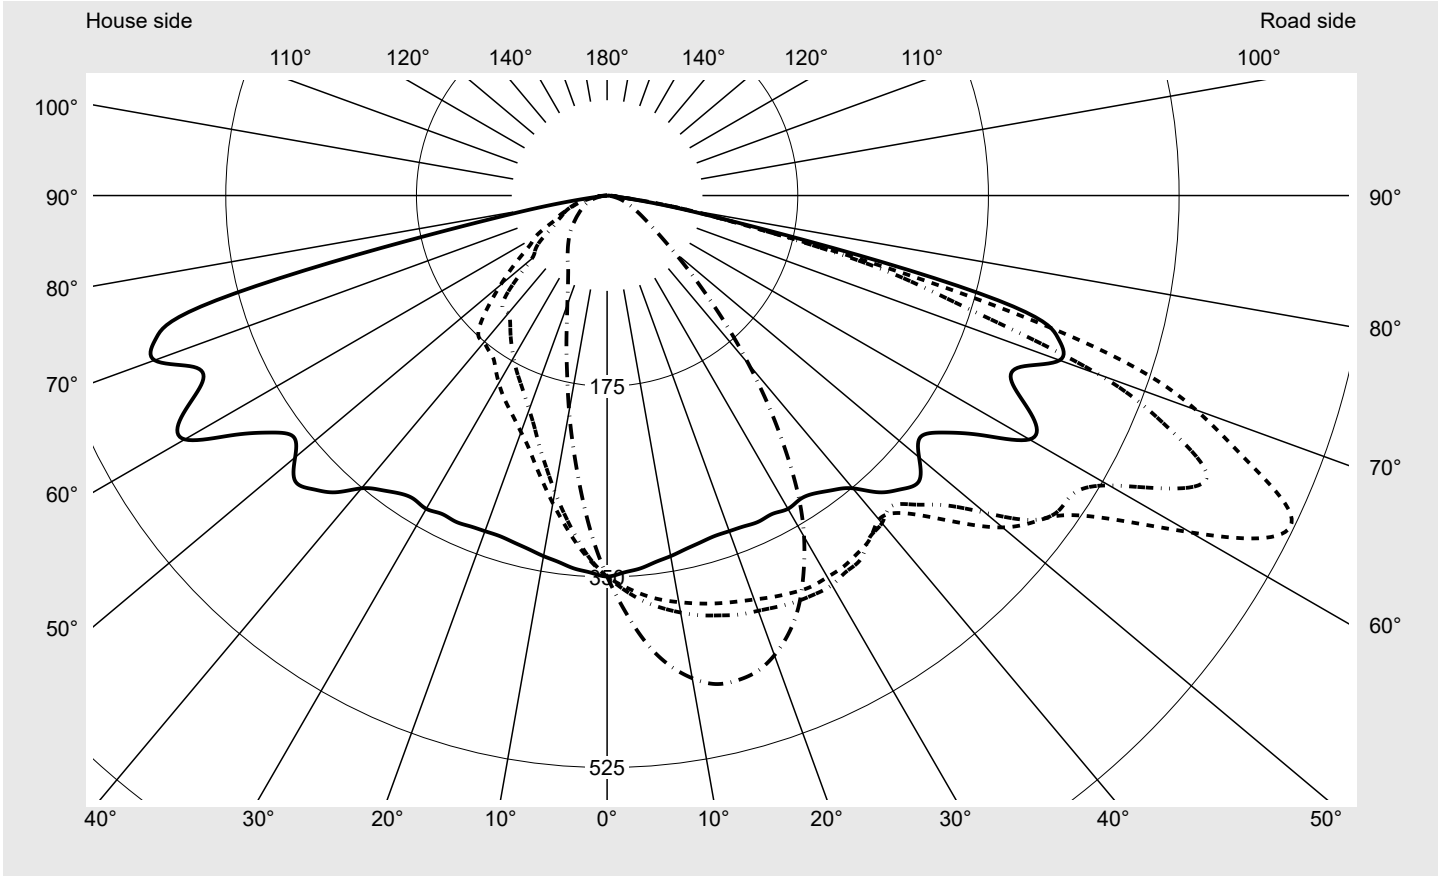

Photometric test report

Family Streetlight 11 micro LED	Order number: 5XC1B51F08DE EAN: 4058352557471	LP number 59318_20
	Version post-top or side-entry mounting Optic asymmetric, extremely wide distribution (ST0.5a) Cover transparent, PMMA Lamps LED 3000 K CRI ≥ 70 Controlgear ECG SITECO iQ Rated values Net luminous flux = 3670 lm Power consumption = 25.6 W Luminous efficacy = 143.4 lm/W	serial documentation 02.06.2022

Luminous intensity in cd/klm C180-0 C200-20 C205-25 C270-90 **Imax: 692 cd/klm**

Luminaire output ratios	
Eta	100.0%
Eta 0° - 90°	100.0%
Eta 90° - 180°	0.0%
Measurement conditions	
DIN EN 13032 and DIN 5032	

Luminous intensity class acc. to EN13201-2	
Class:	G3
Imax 70°	625.9
Imax 80°	83.0
Imax 90°	0.0
Imax >90°	0.0
Imax >95°	0.0

Photometric test report

Family Streetlight 11 micro LED	Order number: 5XC1B51F08DE EAN: 4058352557471	LP number 59318_20
---	--	------------------------------

Envelope curve in cd/klm **KMK 65°** **KMK 62,5°** **KMK 60°** **KMK 57,5°** **siteco**

Photometric test report

Family Streetlight 11 micro LED	Order number: 5XC1B51F08DE EAN: 4058352557471	LP number 59318_20
Table of values for luminous intensities		Maximum luminous intensity
siteco		