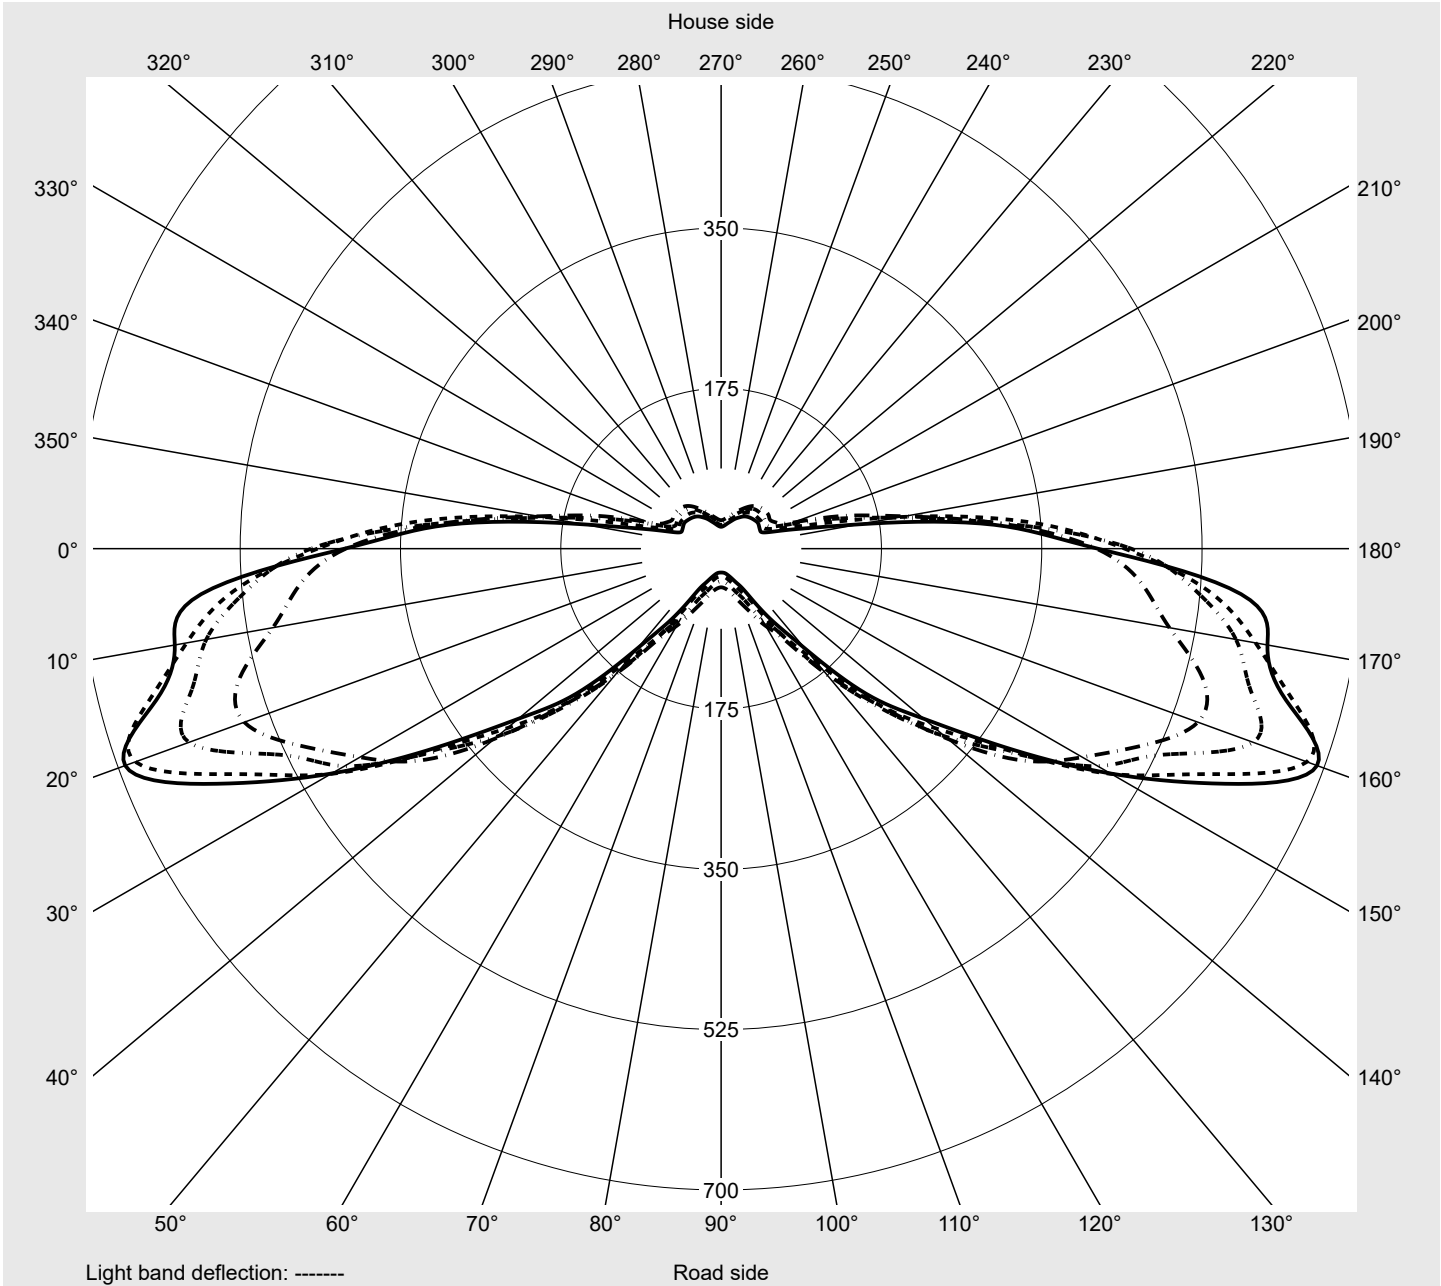

Photometric test report

Family Streetlight 11 micro LED	Order number: 5XC1B51F08DE EAN: 4058352557471	LP number 59318_20
	Version post-top or side-entry mounting Optic asymmetric, extremely wide distribution (ST0.5a) Cover transparent, PMMA Lamps LED 3000 K CRI ≥ 70 Controlgear ECG SITECO iQ Rated values Net luminous flux = 3670 lm Power consumption = 25.6 W Luminous efficacy = 143.4 lm/W	serial documentation 02.06.2022

Luminous intensity in cd/klm C180-0 C200-20 C205-25 C270-90 **Imax: 692 cd/klm**

Luminaire output ratios	
Eta	100.0%
Eta 0° - 90°	100.0%
Eta 90° - 180°	0.0%
Measurement conditions	
DIN EN 13032 and DIN 5032	

Luminous intensity class acc. to EN13201-2	
Class:	G3
Imax 70°	625.9
Imax 80°	83.0
Imax 90°	0.0
Imax >90°	0.0
Imax >95°	0.0

Photometric test report

Family Streetlight 11 micro LED	Order number: 5XC1B51F08DE EAN: 4058352557471	LP number 59318_20
---	--	------------------------------

Envelope curve in cd/klm **KMK 65°** **KMK 62,5°** **KMK 60°** **KMK 57,5°** **siteco**

Photometric test report

Family Streetlight 11 micro LED	Order number: 5XC1B51F08DE EAN: 4058352557471	LP number 59318_20
Table of values for luminous intensities		Maximum luminous intensity
siteco		