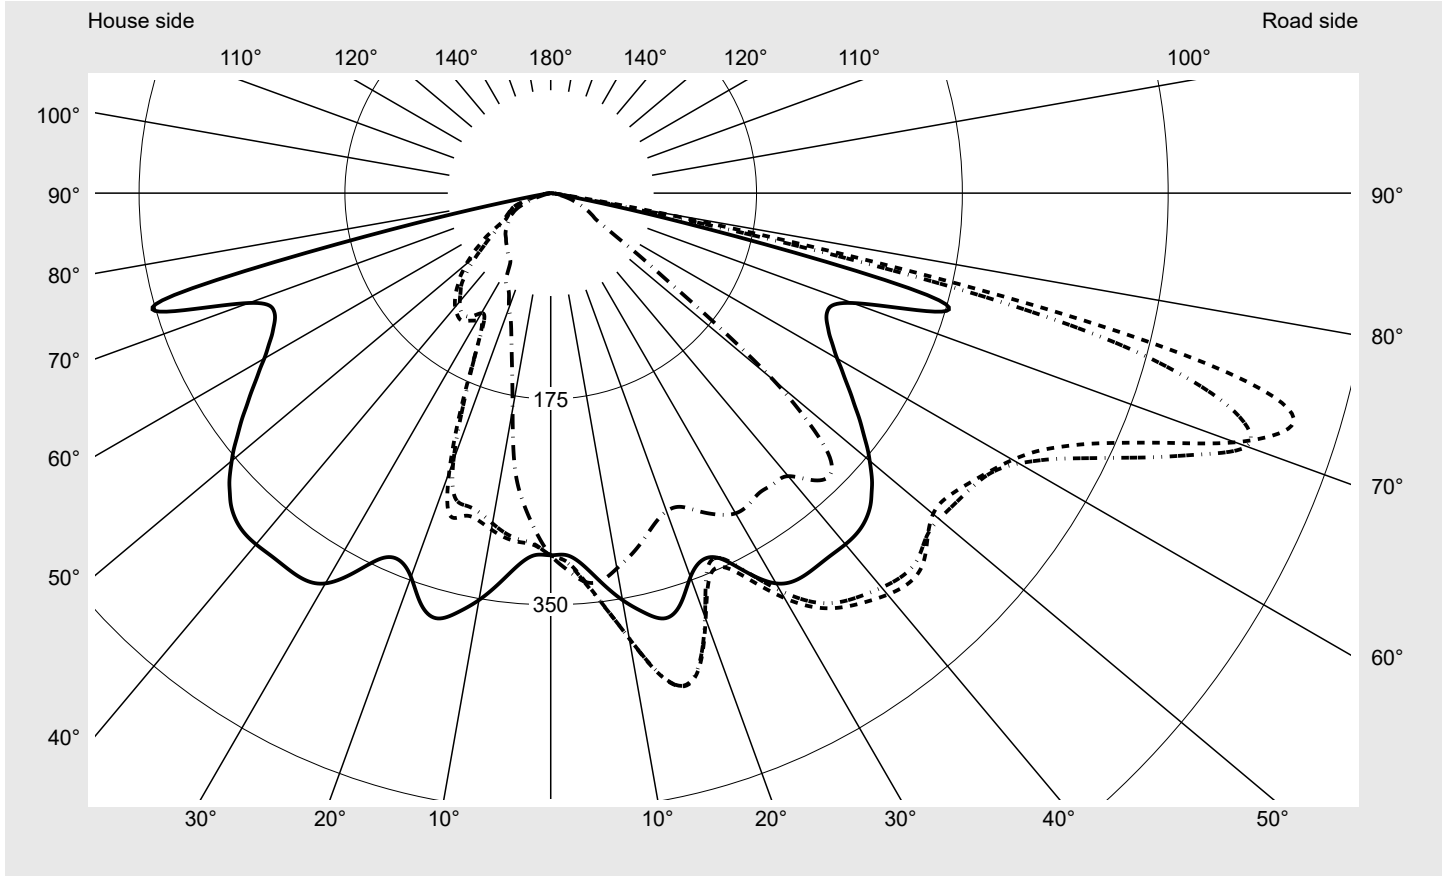

Photometric test report

Family Streetlight 21 micro LED	Order number: 5XE1B43T08DB EAN: 4058352805626	LP number 59065_924
	Version post-top or side-entry mounting, Smart Interface up/down Optic direct, asymmetric wide distribution S050003 Cover toughened safety glass Lamps LED 4000 K CRI ≥ 70 Controlgear EVG-Smart Interface Rated values Net luminous flux = 5320 lm Power consumption = 39.1 W Luminous efficacy = 136.1 lm/W	serial documentation 26.10.2022

Luminous intensity in cd/klm C180-0 C205-25 C207,5-27,5 C270-90 **Imax: 661 cd/klm**

Luminaire output ratios	
Eta	100.0%
Eta 0° - 90°	100.0%
Eta 90° - 180°	0.0%

Luminous intensity class acc. to EN13201-2	
Class:	G3
Imax 70°	629.6
Imax 80°	99.6
Imax 90°	0.0
Imax >90°	0.0
Imax >95°	0.0

Envelope curve in cd/klm **KMK 73°** **KMK 72°** **KMK 71°** **KMK 70°** **siteco**

Photometric test report

Family Streetlight 21 micro LED	Order number: 5XE1B43T08DB EAN: 4058352805626	LP number 59065_924
Table of values for luminous intensities		Maximum luminous intensity
siteco		