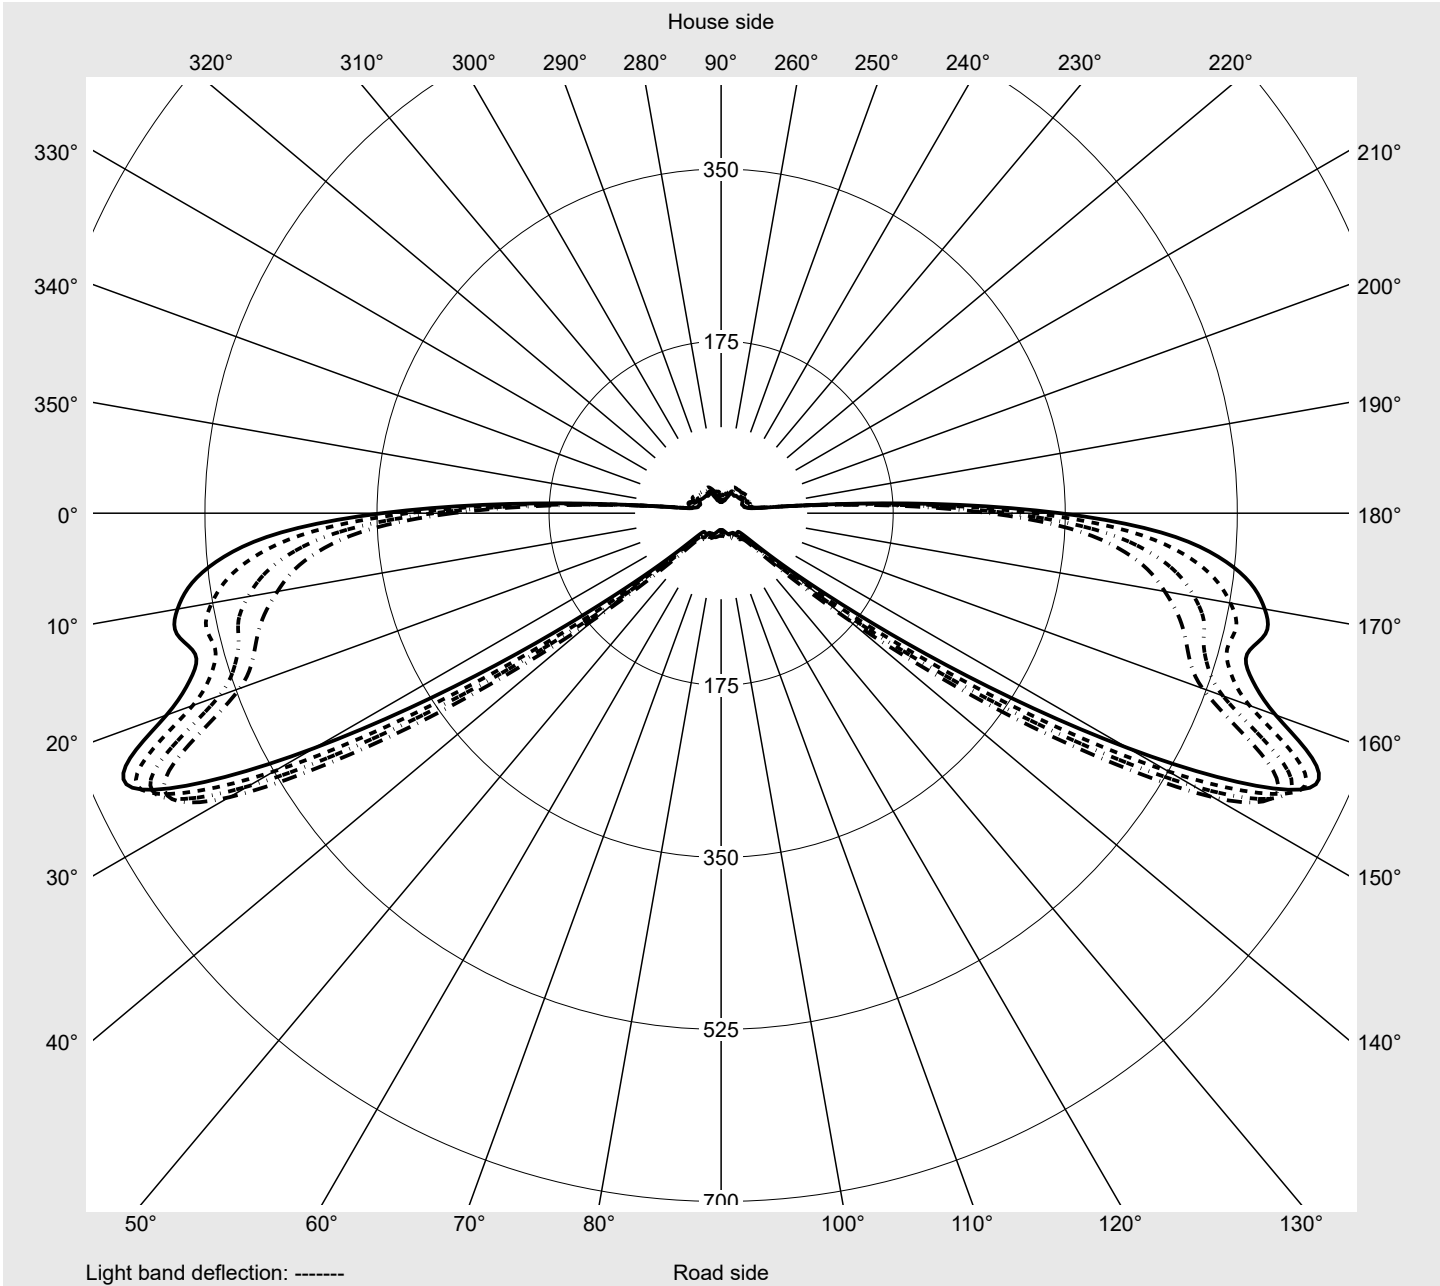

Photometric test report

Family Streetlight 21 micro LED	Order number: 5XE1B43T08DB EAN: 4058352805626	LP number 59065_924
	Version post-top or side-entry mounting, Smart Interface up/down Optic direct, asymmetric wide distribution S050003 Cover toughened safety glass Lamps LED 4000 K CRI ≥ 70 Controlgear EVG-Smart Interface Rated values Net luminous flux = 5320 lm Power consumption = 39.1 W Luminous efficacy = 136.1 lm/W	serial documentation 26.10.2022

Luminous intensity in cd/klm C180-0 C205-25 C207,5-27,5 C270-90 **Imax: 661 cd/klm**

Luminaire output ratios	
Eta	100.0%
Eta 0° - 90°	100.0%
Eta 90° - 180°	0.0%

Luminous intensity class acc. to EN13201-2	
Class:	G3
Imax 70°	629.6
Imax 80°	99.6
Imax 90°	0.0
Imax >90°	0.0
Imax >95°	0.0

Measurement conditions
DIN EN 13032 and DIN 5032

Photometric test report

Family Streetlight 21 micro LED	Order number: 5XE1B43T08DB EAN: 4058352805626	LP number 59065_924
---	--	--------------------------------------

Envelope curve in cd/klm **KMK 73°** **KMK 72°** **KMK 71°** **KMK 70°** **siteco**

Photometric test report

Family Streetlight 21 micro LED	Order number: 5XE1B43T08DB EAN: 4058352805626	LP number 59065_924
Table of values for luminous intensities		Maximum luminous intensity
siteco		