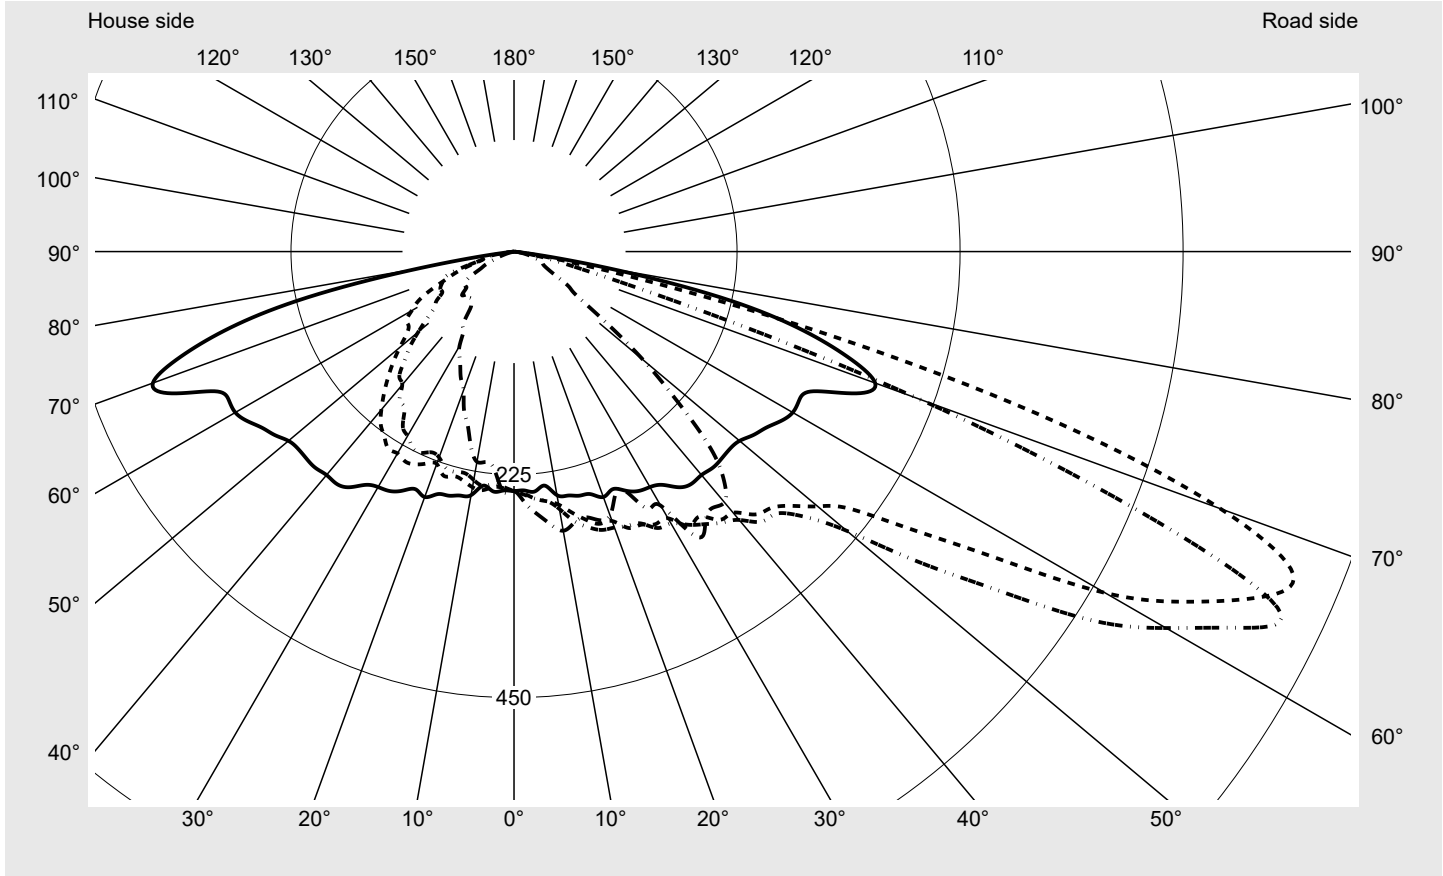

Photometric test report

Family Streetlight 21 micro LED	Order number: 5XE1C31D08DB EAN: 4058352739716	LP number 59081_888
	Version post-top or side-entry mounting Optic asymmetric, wide distribution (ST0.8a) Cover toughened safety glass Lamps LED 3000 K CRI ≥ 70 Controlgear ECG SITECO iQ Rated values Net luminous flux = 4810 lm Power consumption = 36.4 W Luminous efficacy = 132.1 lm/W	serial documentation 26.10.2022

Luminous intensity in cd/klm C180-0 C200-20 C205-25 C270-90 **Imax: 851 cd/klm**

Luminaire output ratios	
Eta	100.0%
Eta 0° - 90°	100.0%
Eta 90° - 180°	0.0%

Luminous intensity class acc. to EN13201-2	
Class:	G3
Imax 70°	826.1
Imax 80°	99.6
Imax 90°	0.0
Imax >90°	0.0
Imax >95°	0.0

Measurement conditions
DIN EN 13032 and DIN 5032

Photometric test report

Family Streetlight 21 micro LED	Order number: 5XE1C31D08DB EAN: 4058352739716	LP number 59081_888
---	--	-------------------------------

Envelope curve in cd/klm **KMK 67.5°** **KMK 65°** **KMK 62.5°** **KMK 60°** **siteco**

Photometric test report

Family Streetlight 21 micro LED	Order number: 5XE1C31D08DB EAN: 4058352739716	LP number 59081_888
Table of values for luminous intensities		Maximum luminous intensity