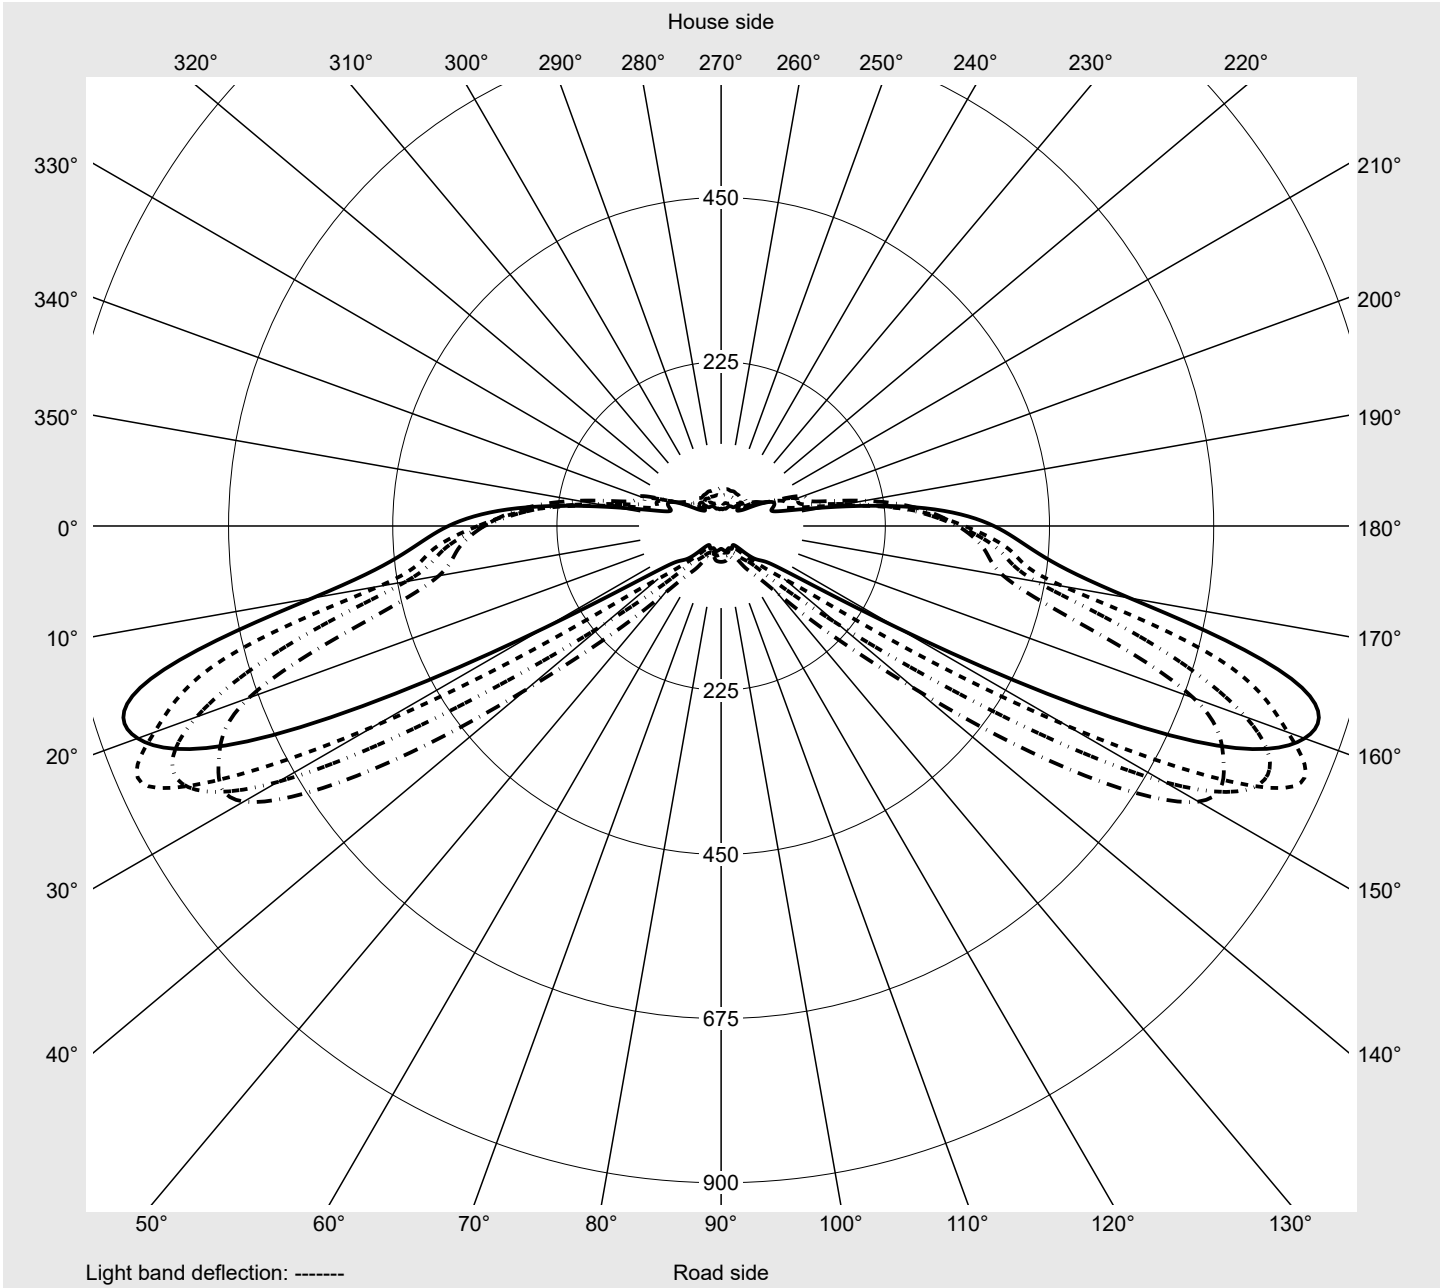

Photometric test report

Family Streetlight 21 micro LED	Order number: 5XE1C31D08DB EAN: 4058352739716	LP number 59081_888
	Version post-top or side-entry mounting Optic asymmetric, wide distribution (ST0.8a) Cover toughened safety glass Lamps LED 3000 K CRI ≥ 70 Controlgear ECG SITECO iQ Rated values Net luminous flux = 4810 lm Power consumption = 36.4 W Luminous efficacy = 132.1 lm/W	serial documentation 26.10.2022

Luminous intensity in cd/klm C180-0 C200-20 C205-25 C270-90 **Imax: 851 cd/klm**

Luminaire output ratios	
Eta	100.0%
Eta 0° - 90°	100.0%
Eta 90° - 180°	0.0%

Luminous intensity class acc. to EN13201-2	
Class:	G3
Imax 70°	826.1
Imax 80°	99.6
Imax 90°	0.0
Imax >90°	0.0
Imax >95°	0.0

Measurement conditions
DIN EN 13032 and DIN 5032

Photometric test report

Family Streetlight 21 micro LED	Order number: 5XE1C31D08DB EAN: 4058352739716	LP number 59081_888
---	--	-------------------------------

Envelope curve in cd/klm **KMK 67.5°** **KMK 65°** **KMK 62.5°** **KMK 60°** **siteco**

Photometric test report

Family Streetlight 21 micro LED	Order number: 5XE1C31D08DB EAN: 4058352739716	LP number 59081_888
Table of values for luminous intensities		Maximum luminous intensity