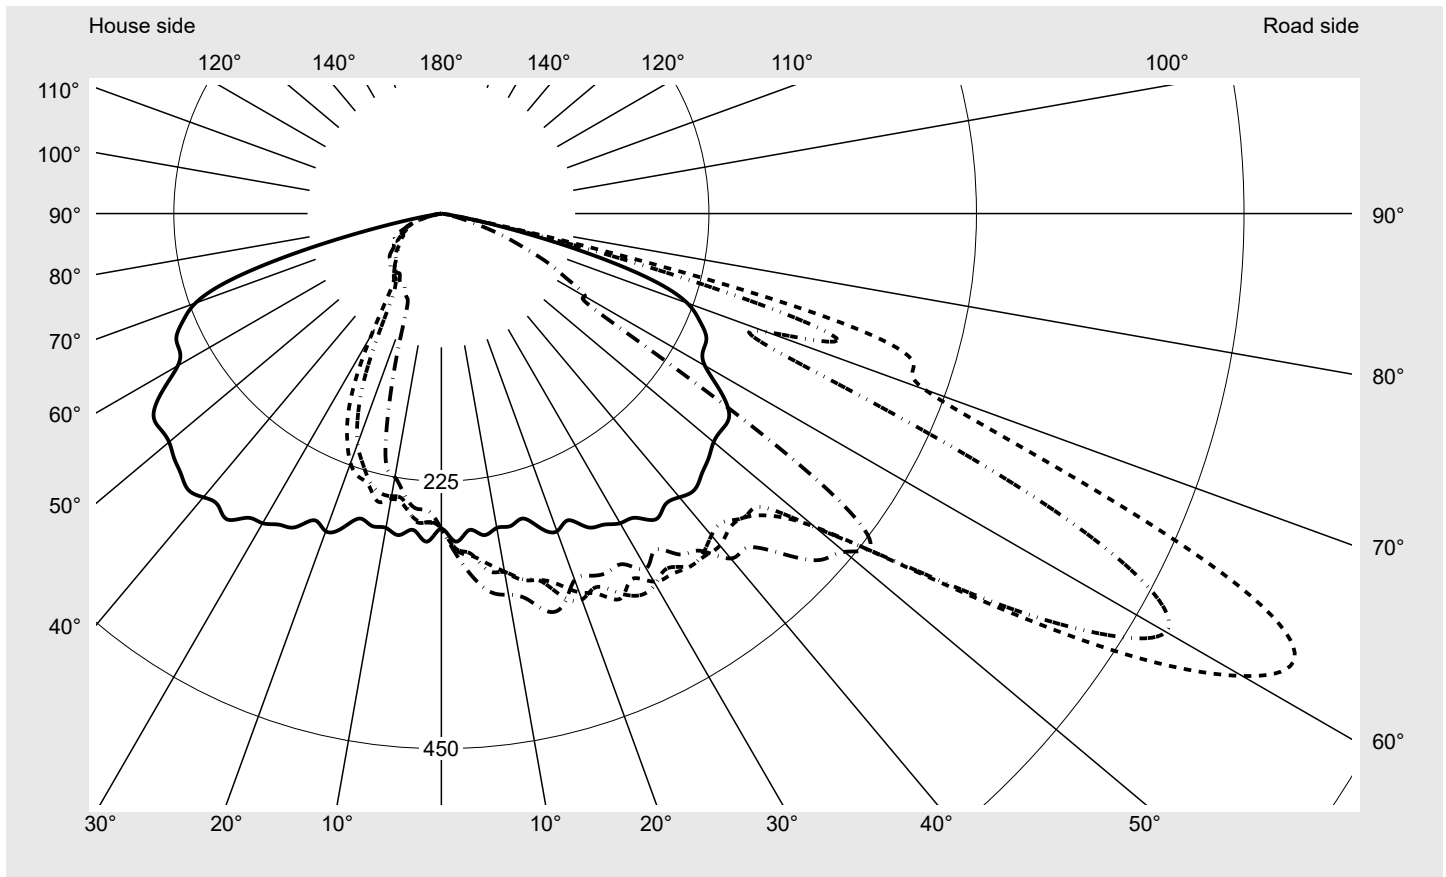

Photometric test report

Family
Streetlight 21 micro LED

Order number: 5XE1E41G08DB
EAN: 4058352740354

LP number
59077_888

Version post-top or side-entry mounting
Optic direct, asymmetric wide distribution
 S100006
Cover toughened safety glass
Lamps LED 4000 K | CRI ≥ 70
Controlgear ECG SITECO iQ
Rated values Net luminous flux = 5010 lm
 Power consumption = 36.4 W
 Luminous efficacy = 137.6 lm/W

serial
documentation
26.10.2022

siteco

Luminous intensity in cd/klm

C180-0

C210-30

C215-35

C270-90

Imax: 809 cd/klm

Luminaire output ratios

Eta	100.0%
Eta 0° - 90°	100.0%
Eta 90° - 180°	0.0%

Luminous intensity class acc. to EN13201-2

Class:	G4
Imax 70°	498.7
Imax 80°	32.8
Imax 90°	0.0
Imax >90°	0.0
Imax >95°	0.0

Measurement conditions

DIN EN 13032 and DIN 5032

Photometric test report

Family Streetlight 21 micro LED	Order number: 5XE1E41G08DB EAN: 4058352740354	LP number 59077_888
--	--	--------------------------------------

Envelope curve in cd/klm **KMK 62.5°** **KMK 60°** **KMK 57.5°** **KMK 55°** **siteco**