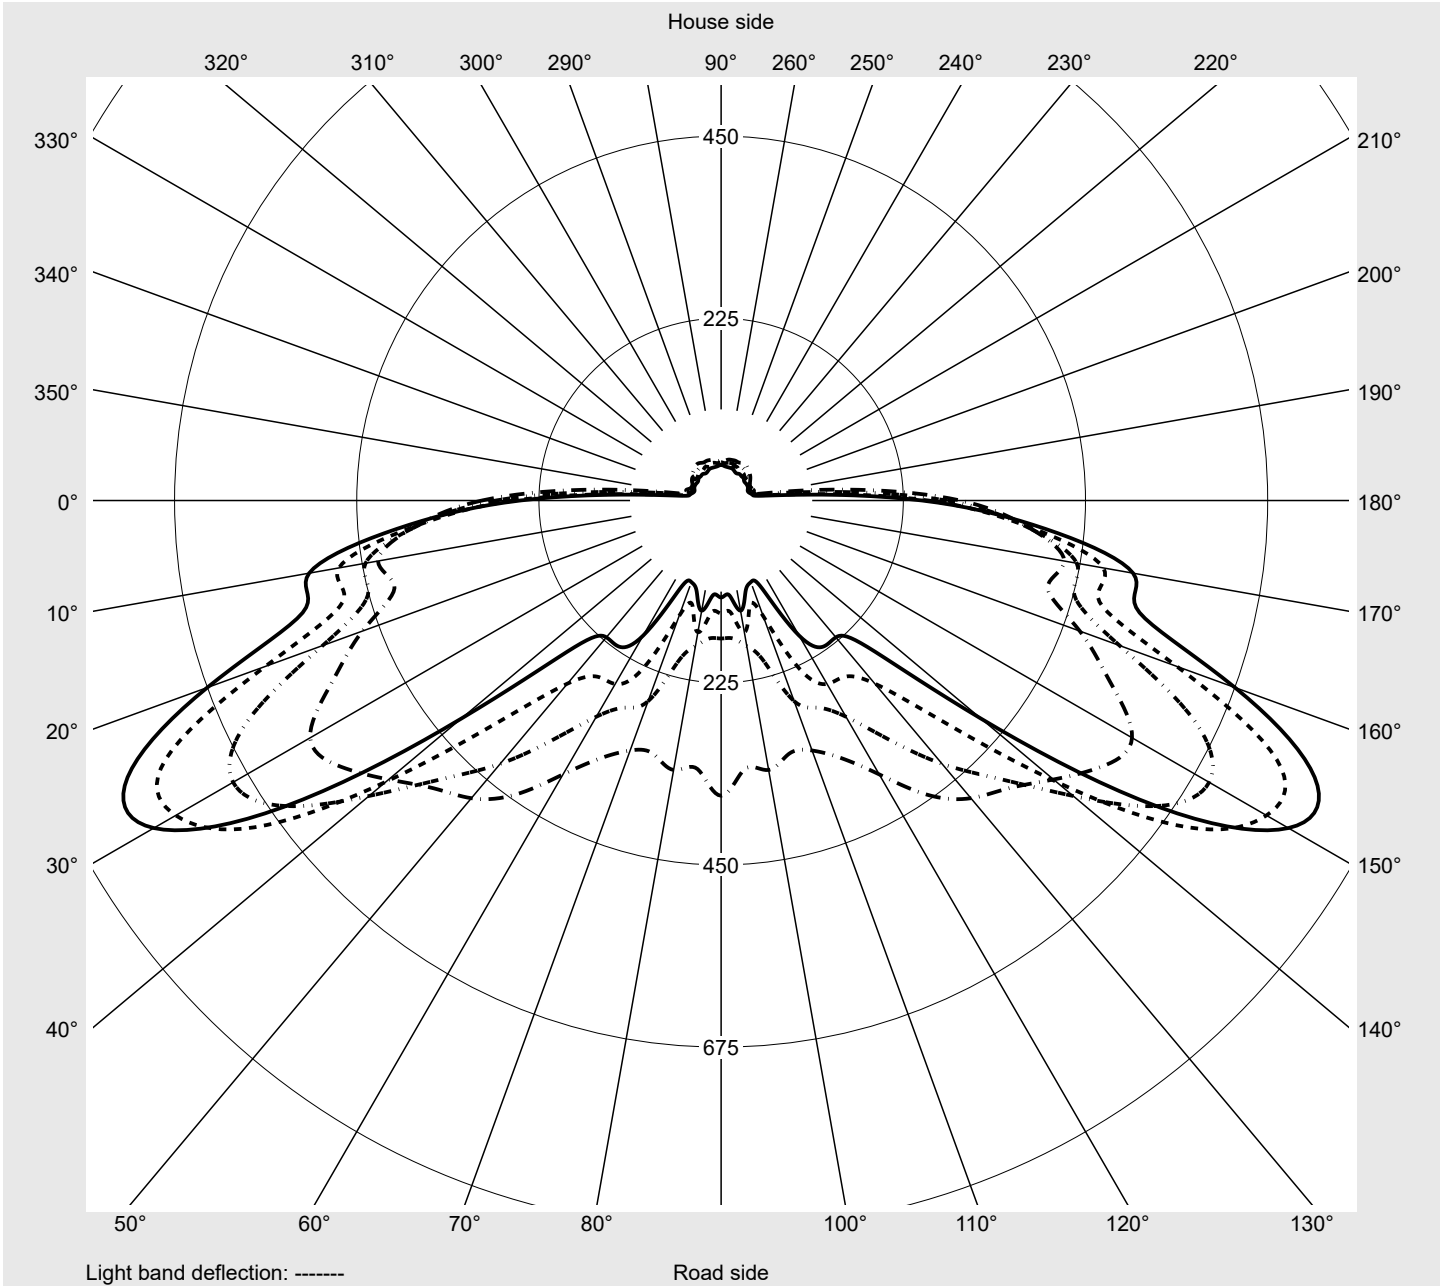

Photometric test report

Family
Streetlight 21 micro LED

Order number: 5XE1E41G08DB
EAN: 4058352740354

LP number
59077_888

Version post-top or side-entry mounting
Optic direct, asymmetric wide distribution
 S100006
Cover toughened safety glass
Lamps LED 4000 K | CRI ≥ 70
Controlgear ECG SITECO iQ
Rated values Net luminous flux = 5010 lm
 Power consumption = 36.4 W
 Luminous efficacy = 137.6 lm/W

Luminaire output ratios

Eta	100.0%
Eta 0° - 90°	100.0%
Eta 90° - 180°	0.0%

Luminous intensity class acc. to EN13201-2

Class:	G4
Imax 70°	498.7
Imax 80°	32.8
Imax 90°	0.0
Imax >90°	0.0
Imax >95°	0.0

Measurement conditions

DIN EN 13032 and DIN 5032

Photometric test report

Family Streetlight 21 micro LED	Order number: 5XE1E41G08DB EAN: 4058352740354	LP number 59077_888
--	--	--------------------------------------

Envelope curve in cd/klm **KMK 62.5°** **KMK 60°** **KMK 57.5°** **KMK 55°** **siteco**