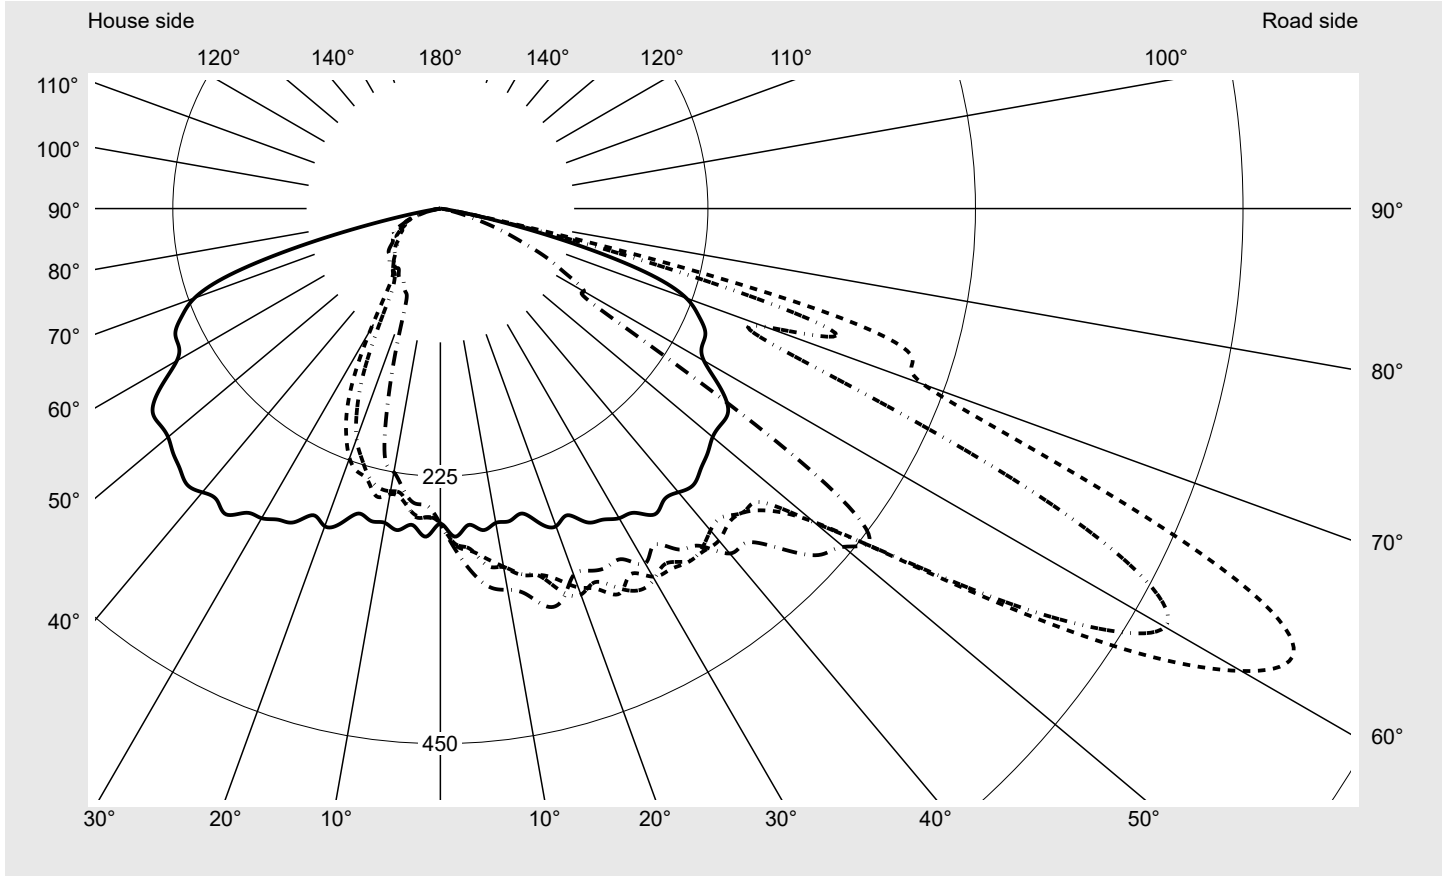

Photometric test report

Family Streetlight 21 micro LED	Order number: 5XE1E43S08DB EAN: 4058352806203	LP number 59077_916
	Version post-top or side-entry mounting, Smart Interface up Optic direct, asymmetric wide distribution S100006 Cover toughened safety glass Lamps LED 4000 K CRI ≥ 70 Controlgear EVG-Smart Interface Rated values Net luminous flux = 5320 lm Power consumption = 39.1 W Luminous efficacy = 136.1 lm/W	serial documentation 26.10.2022

Luminous intensity in cd/klm C180-0 C210-30 C215-35 C270-90 **Imax: 809 cd/klm**

Luminaire output ratios	
Eta	100.0%
Eta 0° - 90°	100.0%
Eta 90° - 180°	0.0%

Luminous intensity class acc. to EN13201-2	
Class:	G4
Imax 70°	498.7
Imax 80°	32.8
Imax 90°	0.0
Imax >90°	0.0
Imax >95°	0.0

Envelope curve in cd/klm **KMK 62.5°** **KMK 60°** **KMK 57.5°** **KMK 55°** **siteco**

Photometric test report

Family Streetlight 21 micro LED	Order number: 5XE1E43S08DB EAN: 4058352806203	LP number 59077_916
Table of values for luminous intensities		Maximum luminous intensity