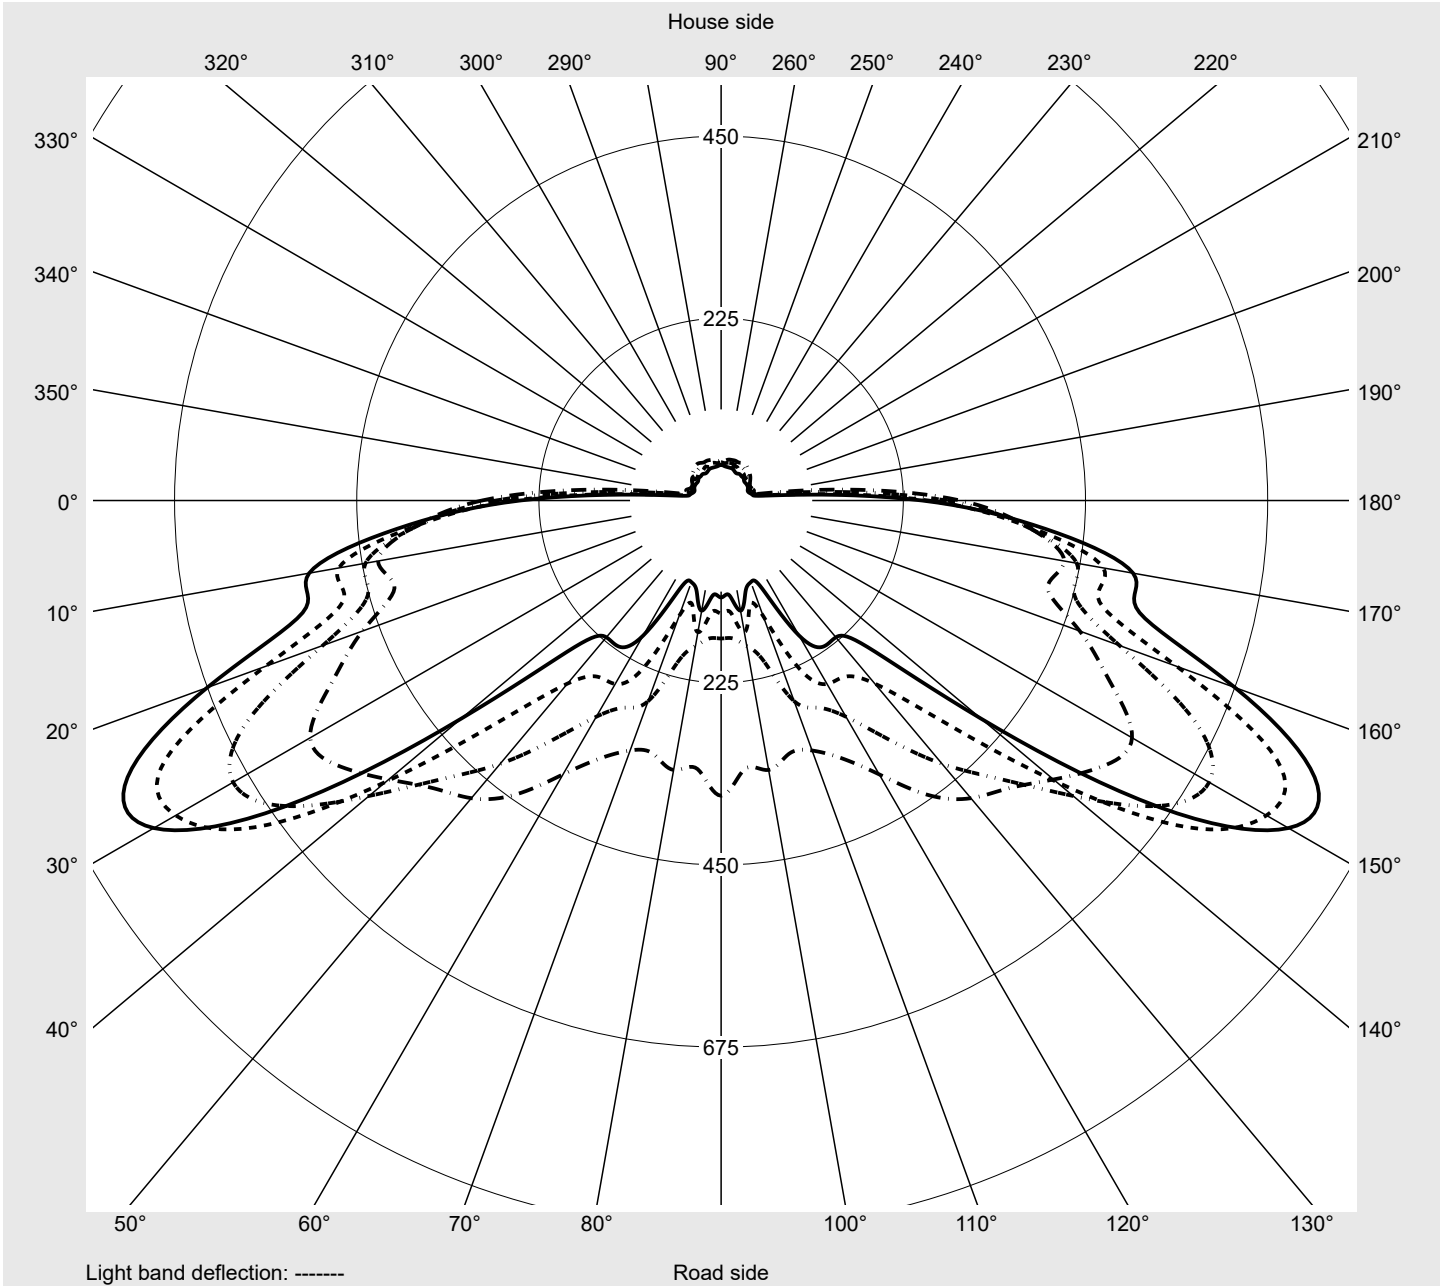

Photometric test report

Family Streetlight 21 micro LED	Order number: 5XE1E43S08DB EAN: 4058352806203	LP number 59077_916
	Version post-top or side-entry mounting, Smart Interface up Optic direct, asymmetric wide distribution S100006 Cover toughened safety glass Lamps LED 4000 K CRI ≥ 70 Controlgear EVG-Smart Interface Rated values Net luminous flux = 5320 lm Power consumption = 39.1 W Luminous efficacy = 136.1 lm/W	serial documentation 26.10.2022

Luminous intensity in cd/klm C180-0 C210-30 C215-35 C270-90 **Imax: 809 cd/klm**

Luminaire output ratios	
Eta	100.0%
Eta 0° - 90°	100.0%
Eta 90° - 180°	0.0%

Luminous intensity class acc. to EN13201-2	
Class:	G4
Imax 70°	498.7
Imax 80°	32.8
Imax 90°	0.0
Imax >90°	0.0
Imax >95°	0.0

Measurement conditions
DIN EN 13032 and DIN 5032

Photometric test report

Family Streetlight 21 micro LED	Order number: 5XE1E43S08DB EAN: 4058352806203	LP number 59077_916
---	--	-------------------------------

Envelope curve in cd/klm **KMK 62.5°** **KMK 60°** **KMK 57.5°** **KMK 55°** **siteco**

Photometric test report

Family Streetlight 21 micro LED	Order number: 5XE1E43S08DB EAN: 4058352806203	LP number 59077_916
Table of values for luminous intensities		Maximum luminous intensity