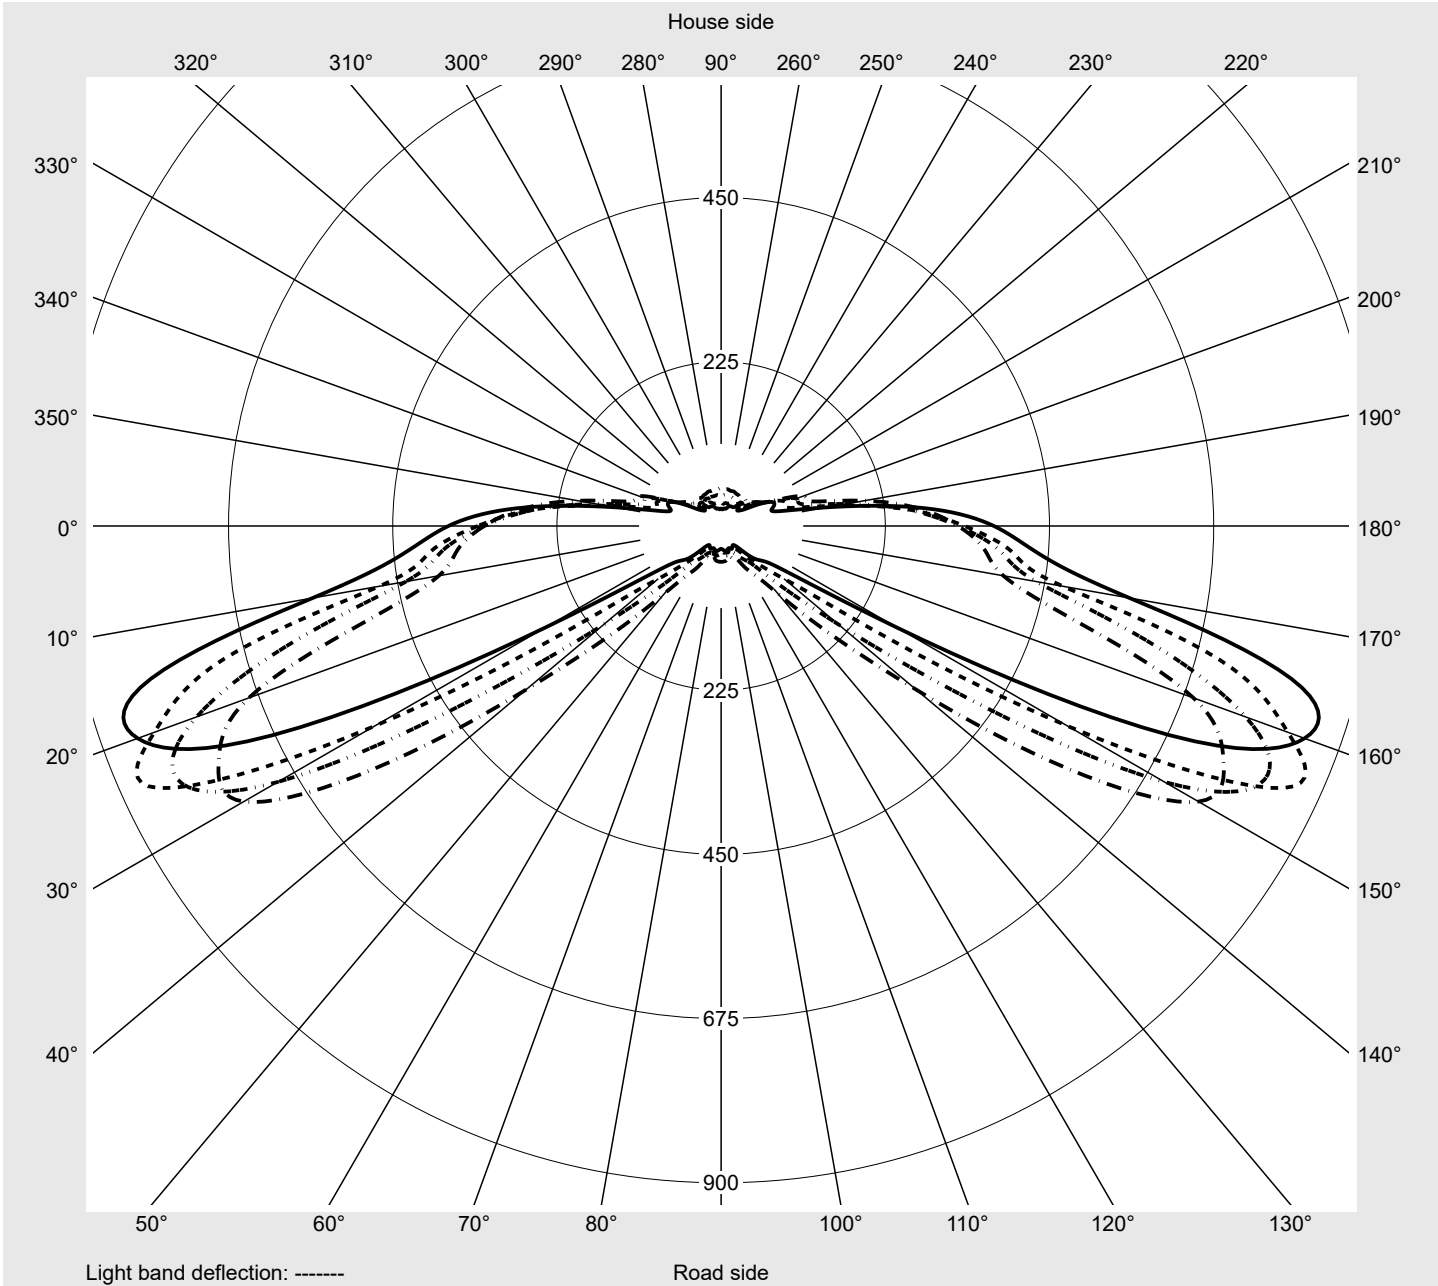

Photometric test report

Family
Streetlight 21 mini LED

Order number: 5XE2C41G08GB
EAN: 4058352724958

LP number
59081_682

Version post-top or side-entry mounting
Optic direct, asymmetric wide distribution
S080002
Cover toughened safety glass
Lamps LED 4000 K | CRI ≥ 70
Controlgear ECG SITECO iQ
Rated values Net luminous flux = 5920 lm
Power consumption = 37.1 W
Luminous efficacy = 159.6 lm/W

Luminaire output ratios

Eta	100.0%
Eta 0° - 90°	100.0%
Eta 90° - 180°	0.0%

Luminous intensity class acc. to EN13201-2

Class:	G3
Imax 70°	826.1
Imax 80°	99.6
Imax 90°	0.0
Imax >90°	0.0
Imax >95°	0.0

Measurement conditions

DIN EN 13032 and DIN 5032

Photometric test report

Family Streetlight 21 mini LED	Order number: 5XE2C41G08GB EAN: 4058352724958	LP number 59081_682
--	--	-------------------------------

Envelope curve in cd/klm **KMK 67.5°** **KMK 65°** **KMK 62.5°** **KMK 60°** **siteco**