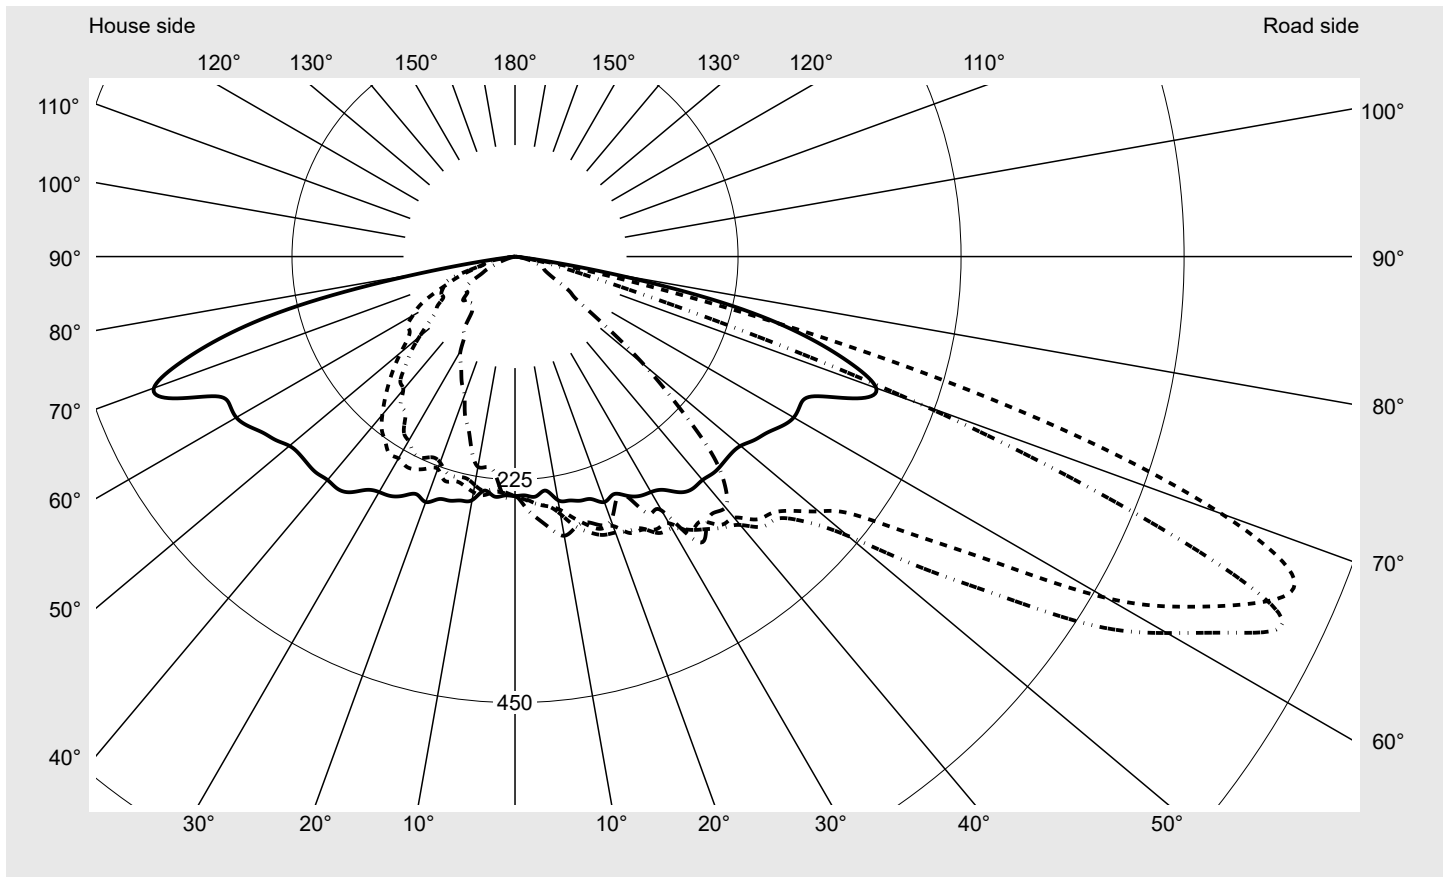

Photometric test report

Family
Streetlight 21 mini LED

Order number: 5XE2C41G08GB
EAN: 4058352724958

LP number
59081_682

Version post-top or side-entry mounting
Optic direct, asymmetric wide distribution
S080002
Cover toughened safety glass
Lamps LED 4000 K | CRI ≥ 70
Controlgear ECG SITECO iQ
Rated values Net luminous flux = 5920 lm
Power consumption = 37.1 W
Luminous efficacy = 159.6 lm/W

serial
documentation
18.07.2022

siteco

Luminous intensity in cd/klm

C180-0

C200-20

C205-25

C270-90

Imax: 851 cd/klm

Luminaire output ratios

Eta	100.0%
Eta 0° - 90°	100.0%
Eta 90° - 180°	0.0%

Luminous intensity class acc. to EN13201-2

Class:	G3
Imax 70°	826.1
Imax 80°	99.6
Imax 90°	0.0
Imax >90°	0.0
Imax >95°	0.0

Measurement conditions

DIN EN 13032 and DIN 5032

Photometric test report

Family Streetlight 21 mini LED	Order number: 5XE2C41G08GB EAN: 4058352724958	LP number 59081_682
--	--	-------------------------------

Envelope curve in cd/klm **KMK 67.5°** **KMK 65°** **KMK 62.5°** **KMK 60°** **siteco**