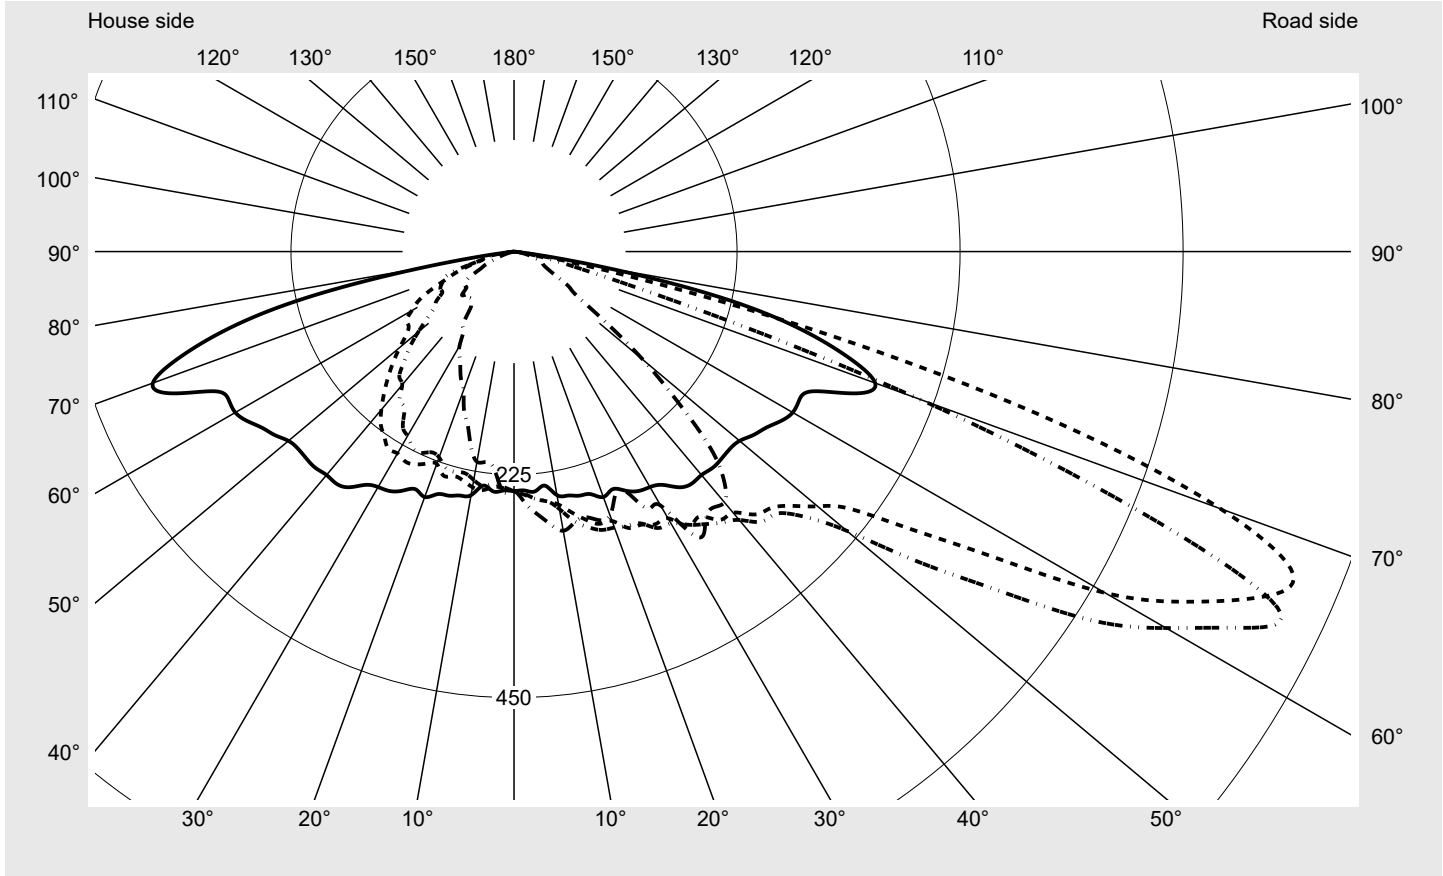

Photometric test report

Family Streetlight 21 mini LED	Order number: 5XE2C43T08GB EAN: 4058352725054	LP number 59081_765
	Version post-top or side-entry mounting, Smart Interface up/down Optic direct, asymmetric wide distribution S080002 Cover toughened safety glass Lamps LED 4000 K CRI ≥ 70 Controlgear EVG-Smart Interface Rated values Net luminous flux = 6180 lm Power consumption = 40.4 W Luminous efficacy = 153 lm/W	serial documentation 18.07.2022

Luminous intensity in cd/klm C180-0 C200-20 C205-25 C270-90 **Imax: 851 cd/klm**

Luminaire output ratios	
Eta	100.0%
Eta 0° - 90°	100.0%
Eta 90° - 180°	0.0%

Luminous intensity class acc. to EN13201-2	
Class:	G3
Imax 70°	826.1
Imax 80°	99.6
Imax 90°	0.0
Imax >90°	0.0
Imax >95°	0.0

Measurement conditions
DIN EN 13032 and DIN 5032

Photometric test report

Family Streetlight 21 mini LED	Order number: 5XE2C43T08GB EAN: 4058352725054	LP number 59081_765
--	--	-------------------------------

Envelope curve in cd/klm **KMK 67.5°** **KMK 65°** **KMK 62.5°** **KMK 60°** **siteco**

Photometric test report

Family Streetlight 21 mini LED	Order number: 5XE2C43T08GB EAN: 4058352725054	LP number 59081_765
Table of values for luminous intensities		Maximum luminous intensity