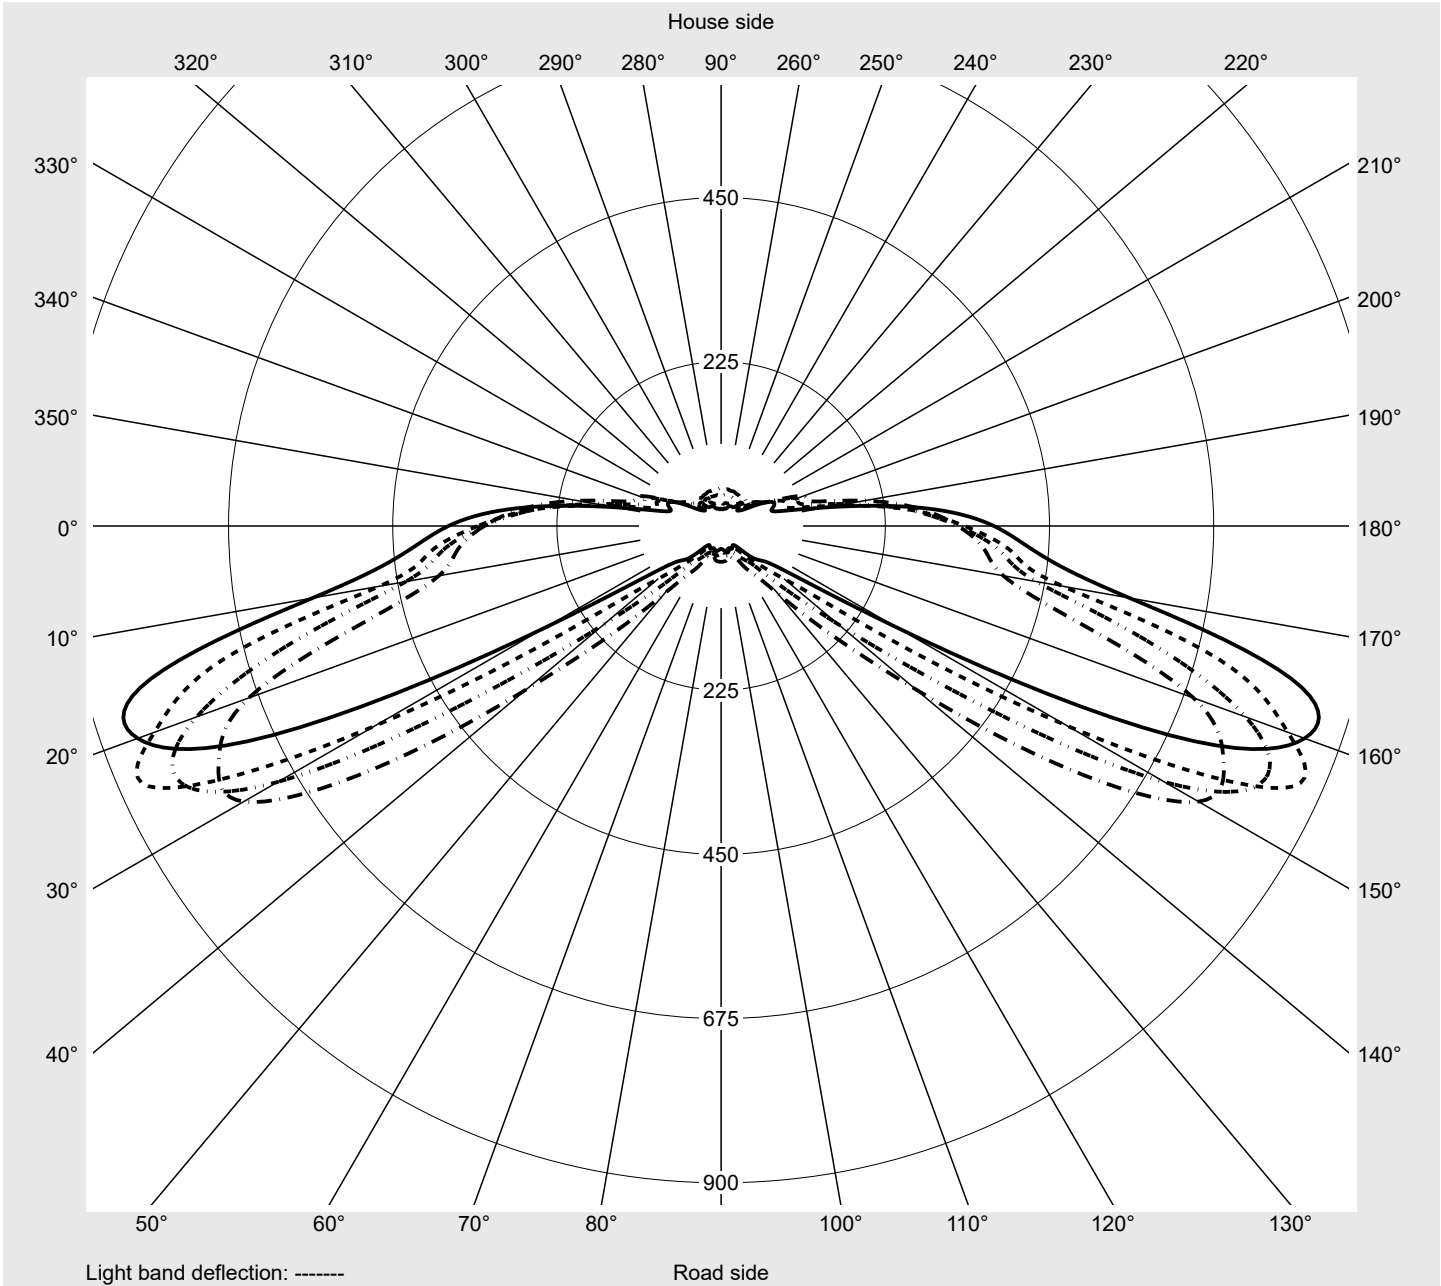

Photometric test report

Family Streetlight 21 mini LED	Order number: 5XE2C43T08GB EAN: 4058352725054	LP number 59081_765
	Version post-top or side-entry mounting, Smart Interface up/down Optic direct, asymmetric wide distribution S080002 Cover toughened safety glass Lamps LED 4000 K CRI ≥ 70 Controlgear EVG-Smart Interface Rated values Net luminous flux = 6180 lm Power consumption = 40.4 W Luminous efficacy = 153 lm/W	serial documentation 18.07.2022

Luminous intensity in cd/klm C180-0 C200-20 C205-25 C270-90 **Imax: 851 cd/klm**

Luminaire output ratios	
Eta	100.0%
Eta 0° - 90°	100.0%
Eta 90° - 180°	0.0%

Luminous intensity class acc. to EN13201-2	
Class:	G3
Imax 70°	826.1
Imax 80°	99.6
Imax 90°	0.0
Imax >90°	0.0
Imax >95°	0.0

Measurement conditions
DIN EN 13032 and DIN 5032

Photometric test report

Family Streetlight 21 mini LED	Order number: 5XE2C43T08GB EAN: 4058352725054	LP number 59081_765
--	--	-------------------------------

Envelope curve in cd/klm **KMK 67.5°** **KMK 65°** **KMK 62.5°** **KMK 60°** **siteco**

Photometric test report

Family Streetlight 21 mini LED	Order number: 5XE2C43T08GB EAN: 4058352725054	LP number 59081_765
Table of values for luminous intensities		Maximum luminous intensity