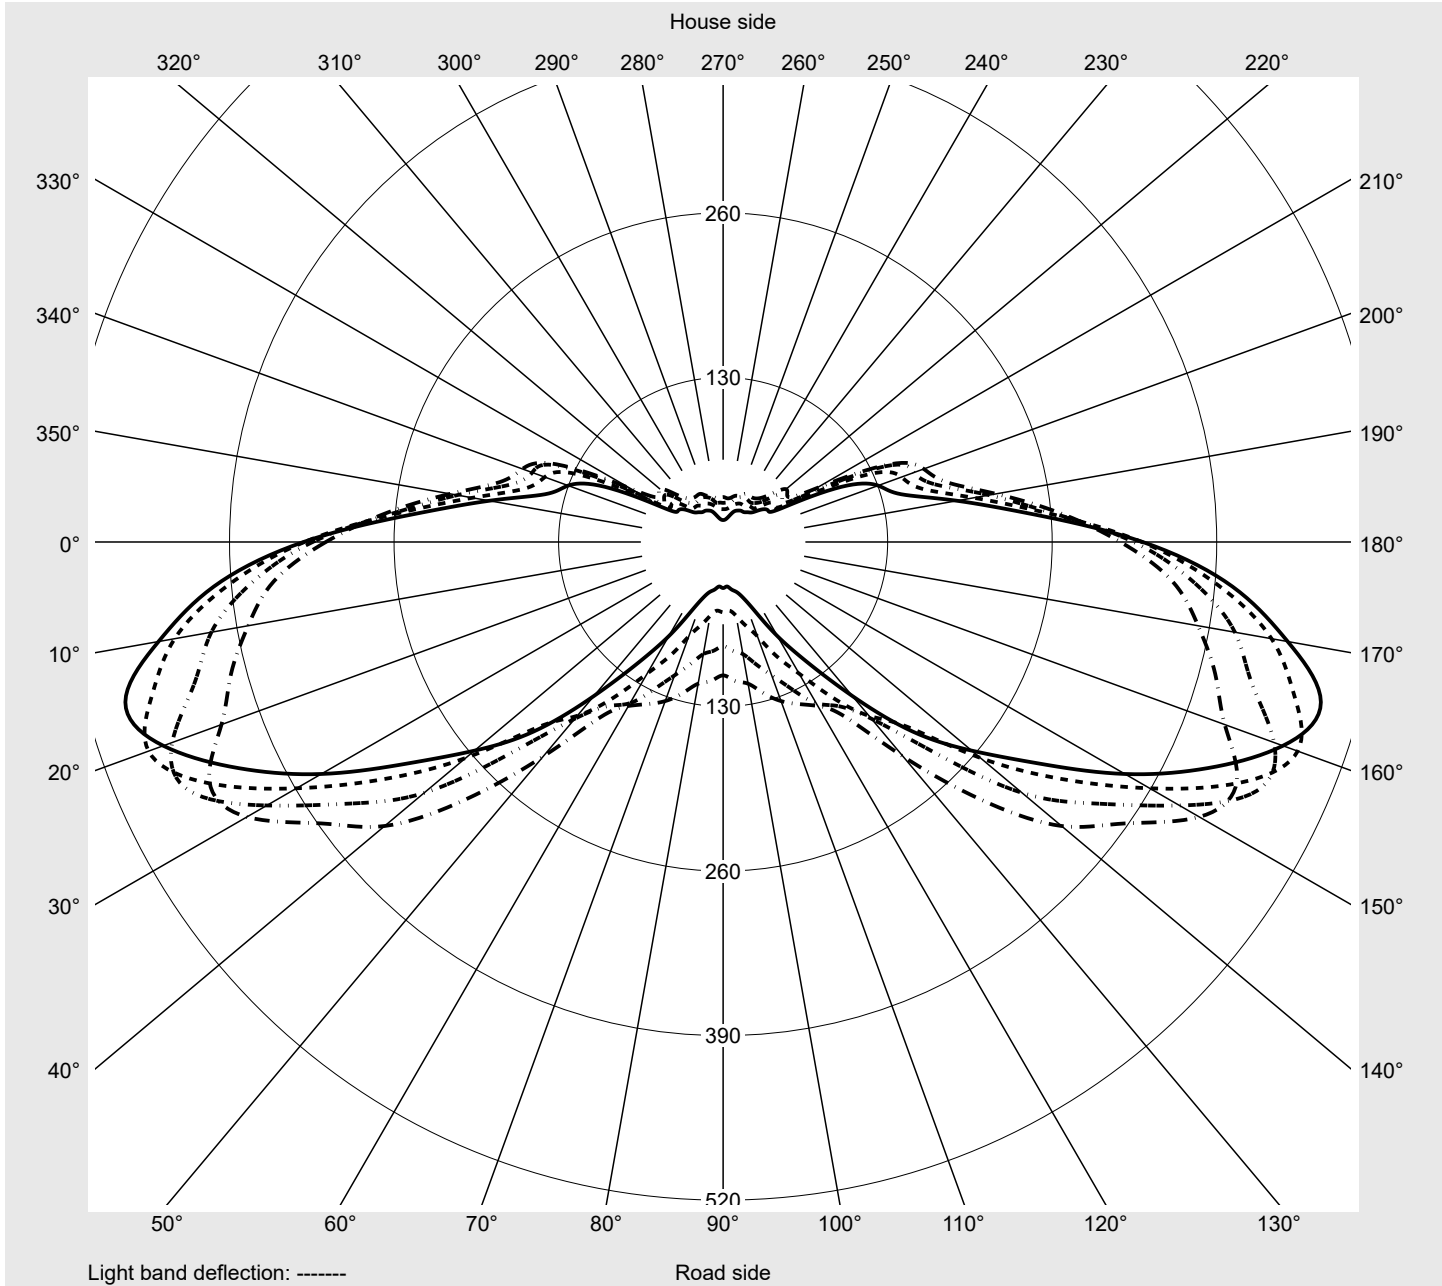

Photometric test report

Family
Streetlight 21 mini LED

Order number: 5XE2D41D08JB
EAN: 4058352725153

LP number
59078_44

Version	post-top or side-entry mounting
Optic	asymmetric, wide distribution (ST1.0a G)
Cover	toughened safety glass
Lamps	LED 4000 K CRI ≥ 70
Controlgear	ECG SITECO iQ
Rated values	Net luminous flux = 11290 lm Power consumption = 71.6 W Luminous efficacy = 157.7 lm/W

Luminaire output ratios

Eta	100.0%
Eta 0° - 90°	100.0%
Eta 90° - 180°	0.0%

Luminous intensity class acc. to EN13201-2

Class:	G4
Imax 70°	461.5
Imax 80°	96.1
Imax 90°	0.0
Imax >90°	0.0
Imax >95°	0.0

Measurement conditions

DIN EN 13032 and DIN 5032

Photometric test report

Family Streetlight 21 mini LED	Order number: 5XE2D41D08JB EAN: 4058352725153	LP number 59078_44
---	--	-------------------------------------

Envelope curve in cd/klm

KMK 67.5°
KMK 65°
KMK 62.5°
KMK 60°

siteco

Photometric test report

Family Streetlight 21 mini LED	Order number: 5XE2D41D08JB EAN: 4058352725153	LP number 59078_44
Table of values for luminous intensities		Maximum luminous intensity
		siteco