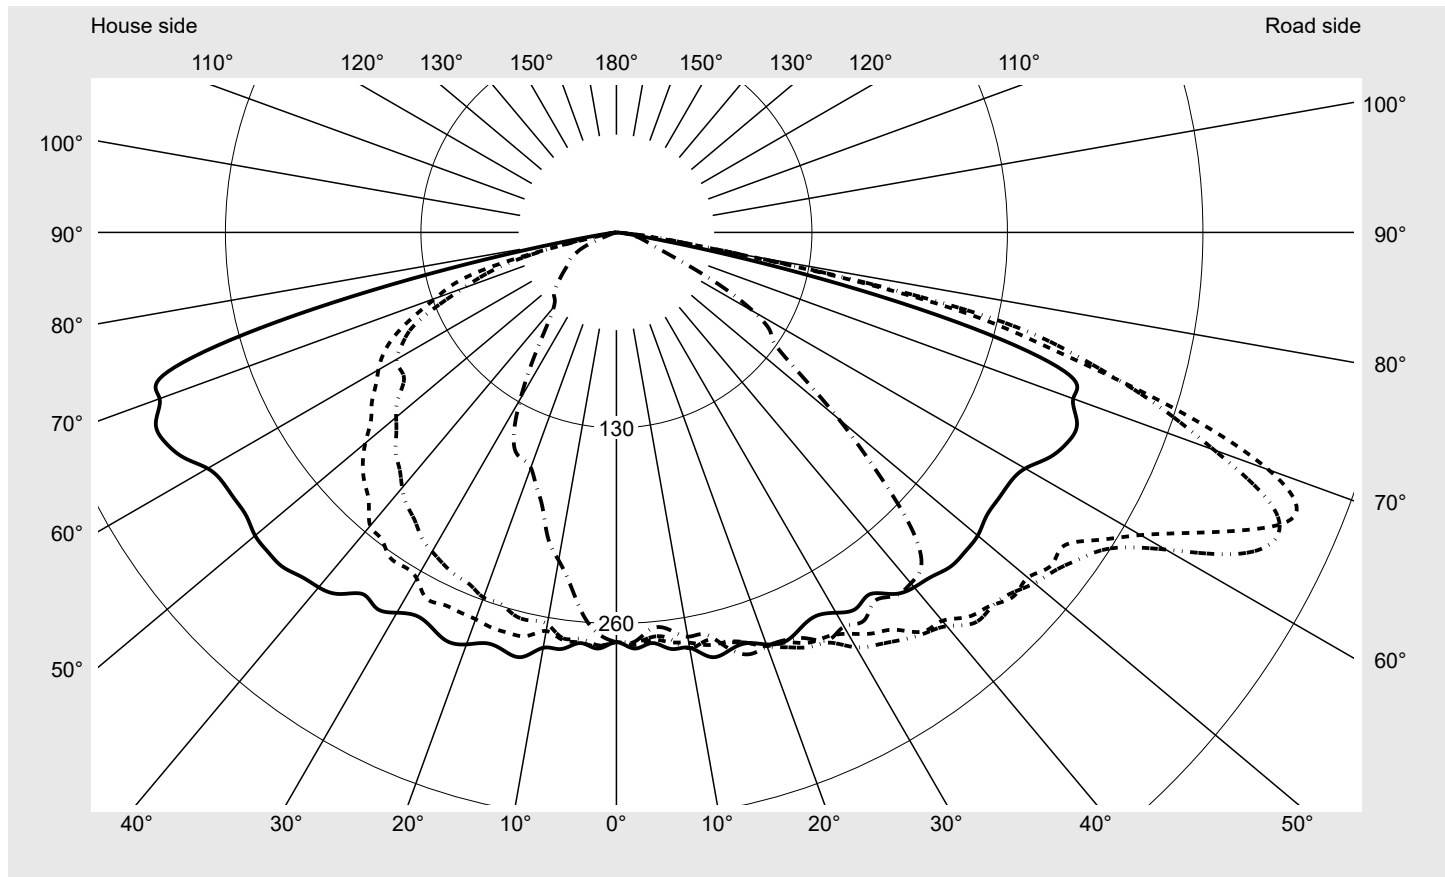

Photometric test report

Family
Streetlight 21 mini LED

Order number: 5XE2D41D08JB
EAN: 4058352725153

LP number
59078_44

Version	post-top or side-entry mounting
Optic	asymmetric, wide distribution (ST1.0a G)
Cover	toughened safety glass
Lamps	LED 4000 K CRI ≥ 70
Controlgear	ECG SITECO iQ
Rated values	Net luminous flux = 11290 lm Power consumption = 71.6 W Luminous efficacy = 157.7 lm/W

serial
documentation
23.08.2022

siteco

Luminous intensity in cd/klm

C180-0

C195-15

C200-20

C270-90

Imax: 489 cd/klm

Luminaire output ratios

Eta	100.0%
Eta 0° - 90°	100.0%
Eta 90° - 180°	0.0%

Luminous intensity class acc. to EN13201-2

Class:	G4
Imax 70°	461.5
Imax 80°	96.1
Imax 90°	0.0
Imax >90°	0.0
Imax >95°	0.0

Measurement conditions

DIN EN 13032 and DIN 5032

Photometric test report

Family Streetlight 21 mini LED	Order number: 5XE2D41D08JB EAN: 4058352725153	LP number 59078_44
---	--	-------------------------------------

Envelope curve in cd/klm