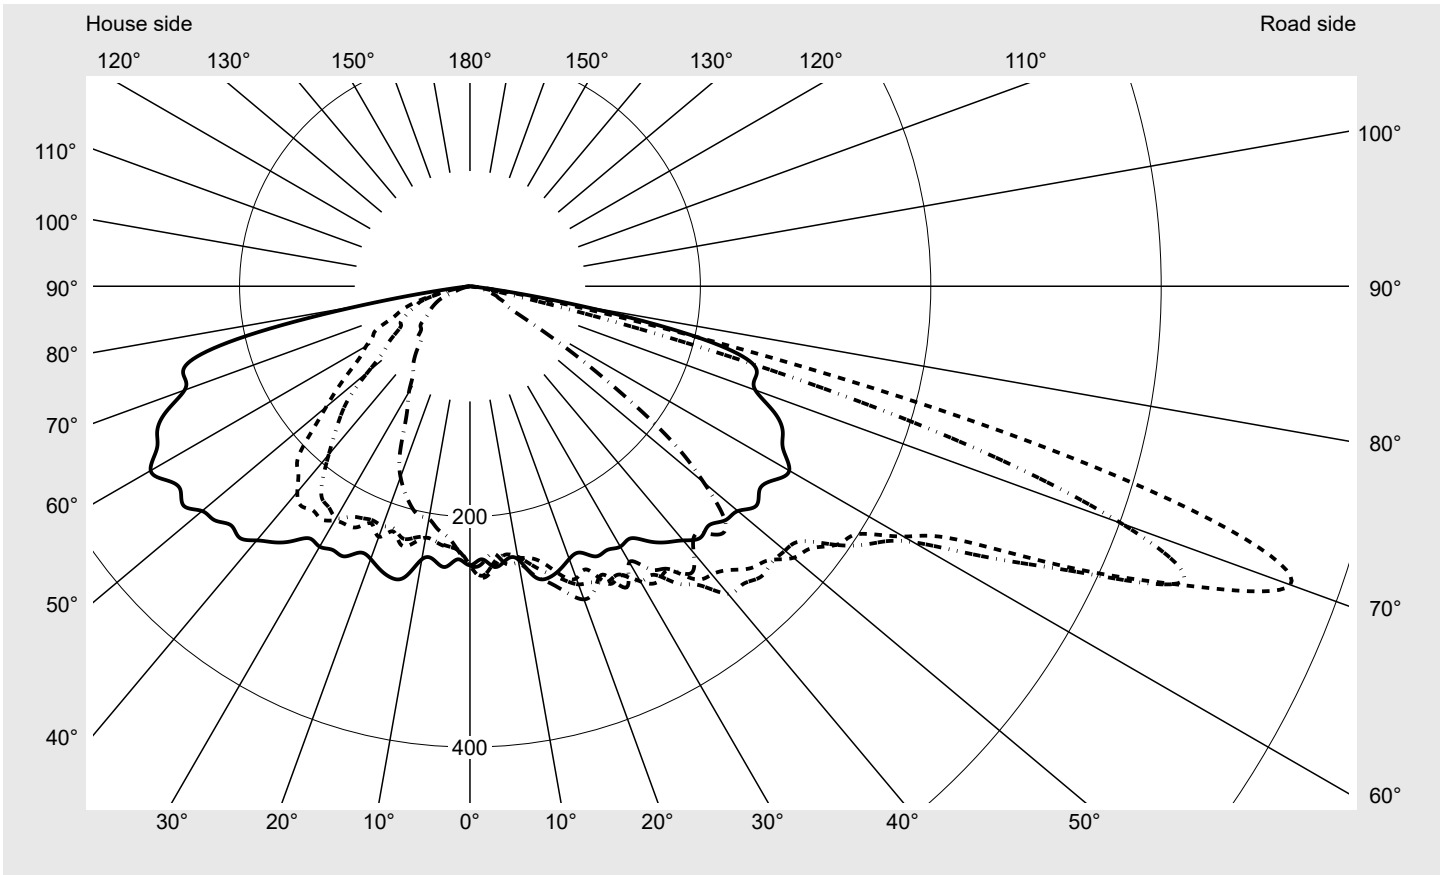

Photometric test report

Family
Streetlight 21 mini LED

Order number: 5XE2D61G08HB
EAN: 4058352725306

LP number
59076_901

Version post-top or side-entry mounting
Optic asymmetric, wide distribution (ST1.0a)
Cover toughened safety glass
Lamps LED 2700 K | CRI ≥ 70
Controlgear ECG SITECO iQ
Rated values Net luminous flux = 8480 lm
 Power consumption = 70.9 W
 Luminous efficacy = 119.6 lm/W

serial
documentation
12.09.2022

siteco

Luminous intensity in cd/klm

C180-0

C205-25

C210-30

C270-90

Imax: 758 cd/klm

Luminaire output ratios

Eta	100.0%
Eta 0° - 90°	100.0%
Eta 90° - 180°	0.0%

Luminous intensity class acc. to EN13201-2

Class:	G3
Imax 70°	757.8
Imax 80°	95.1
Imax 90°	0.0
Imax >90°	0.0
Imax >95°	0.0

Measurement conditions

DIN EN 13032 and DIN 5032

Photometric test report

Family Streetlight 21 mini LED	Order number: 5XE2D61G08HB EAN: 4058352725306	LP number 59076_901
--	--	--------------------------------------

Envelope curve in cd/klm **KMK 70°** **KMK 67.5°** **KMK 65°** **KMK 62.5°** **siteco**