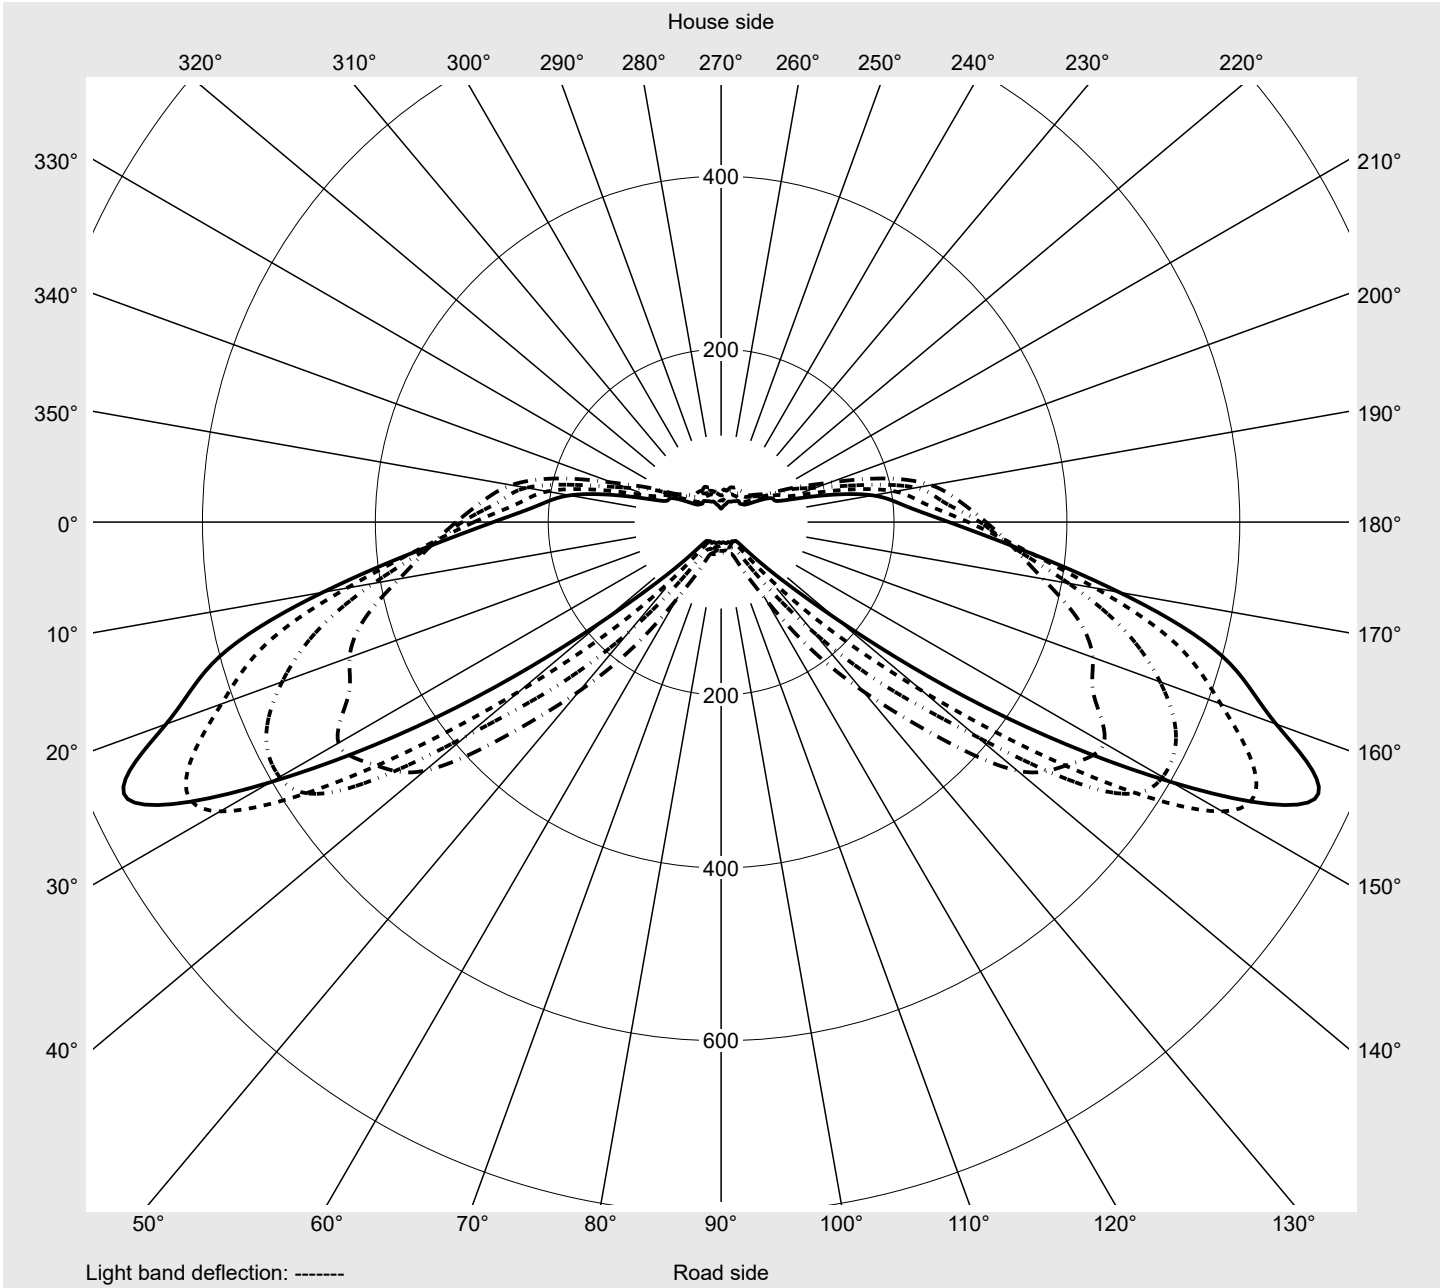

Photometric test report

Family
Streetlight 21 mini LED

Order number: 5XE2D61G08HB
EAN: 4058352725306

LP number
59076_901

Version post-top or side-entry mounting
Optic asymmetric, wide distribution (ST1.0a)
Cover toughened safety glass
Lamps LED 2700 K | CRI ≥ 70
Controlgear ECG SITECO iQ
Rated values Net luminous flux = 8480 lm
 Power consumption = 70.9 W
 Luminous efficacy = 119.6 lm/W

serial
documentation
12.09.2022

siteco

Luminous intensity in cd/klm

C180-0

C205-25

C210-30

C270-90

Imax: 758 cd/klm

Luminaire output ratios

Eta	100.0%
Eta 0° - 90°	100.0%
Eta 90° - 180°	0.0%

Luminous intensity class acc. to EN13201-2

Class:	G3
Imax 70°	757.8
Imax 80°	95.1
Imax 90°	0.0
Imax >90°	0.0
Imax >95°	0.0

Measurement conditions

DIN EN 13032 and DIN 5032

Photometric test report

Family Streetlight 21 mini LED	Order number: 5XE2D61G08HB EAN: 4058352725306	LP number 59076_901
--	--	--------------------------------------

Envelope curve in cd/klm **KMK 70°** **KMK 67.5°** **KMK 65°** **KMK 62.5°** **siteco**