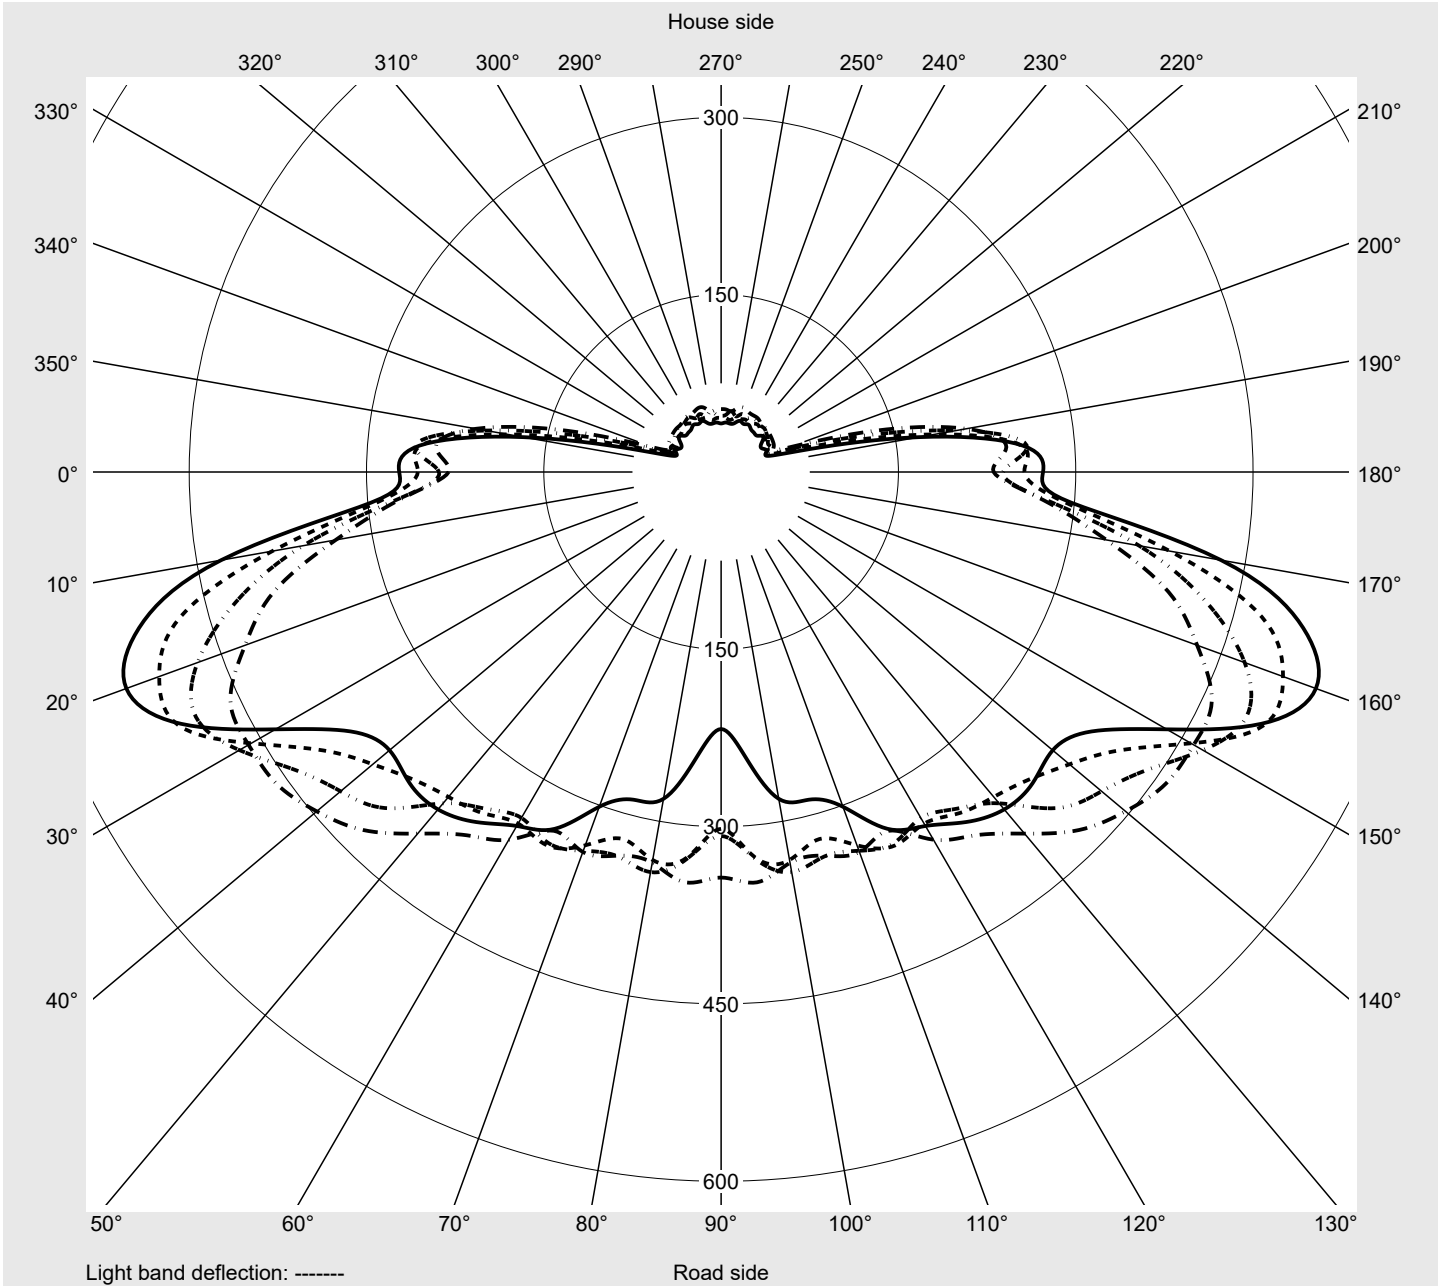

Photometric test report

Family
Streetlight 21 mini LED

Order number: 5XE2E41D08JB
EAN: 4058352725535

LP number
59079_44

Version	post-top or side-entry mounting
Optic	asymmetric, wide distribution (STW1.0a G)
Cover	toughened safety glass
Lamps	LED 4000 K CRI ≥ 70
Controlgear	ECG SITECO iQ
Rated values	Net luminous flux = 11290 lm Power consumption = 71.6 W Luminous efficacy = 157.7 lm/W

Luminaire output ratios

Eta	100.0%
Eta 0° - 90°	100.0%
Eta 90° - 180°	0.0%

Luminous intensity class acc. to EN13201-2

Class:	G4
Imax 70°	486.3
Imax 80°	49.2
Imax 90°	0.0
Imax >90°	0.0
Imax >95°	0.0

Measurement conditions

DIN EN 13032 and DIN 5032

Photometric test report

Family Streetlight 21 mini LED	Order number: 5XE2E41D08JB EAN: 4058352725535	LP number 59079_44
--	--	------------------------------

Envelope curve in cd/klm **KMK 57.5°** **KMK 55°** **KMK 52.5°** **KMK 50°** **siteco**