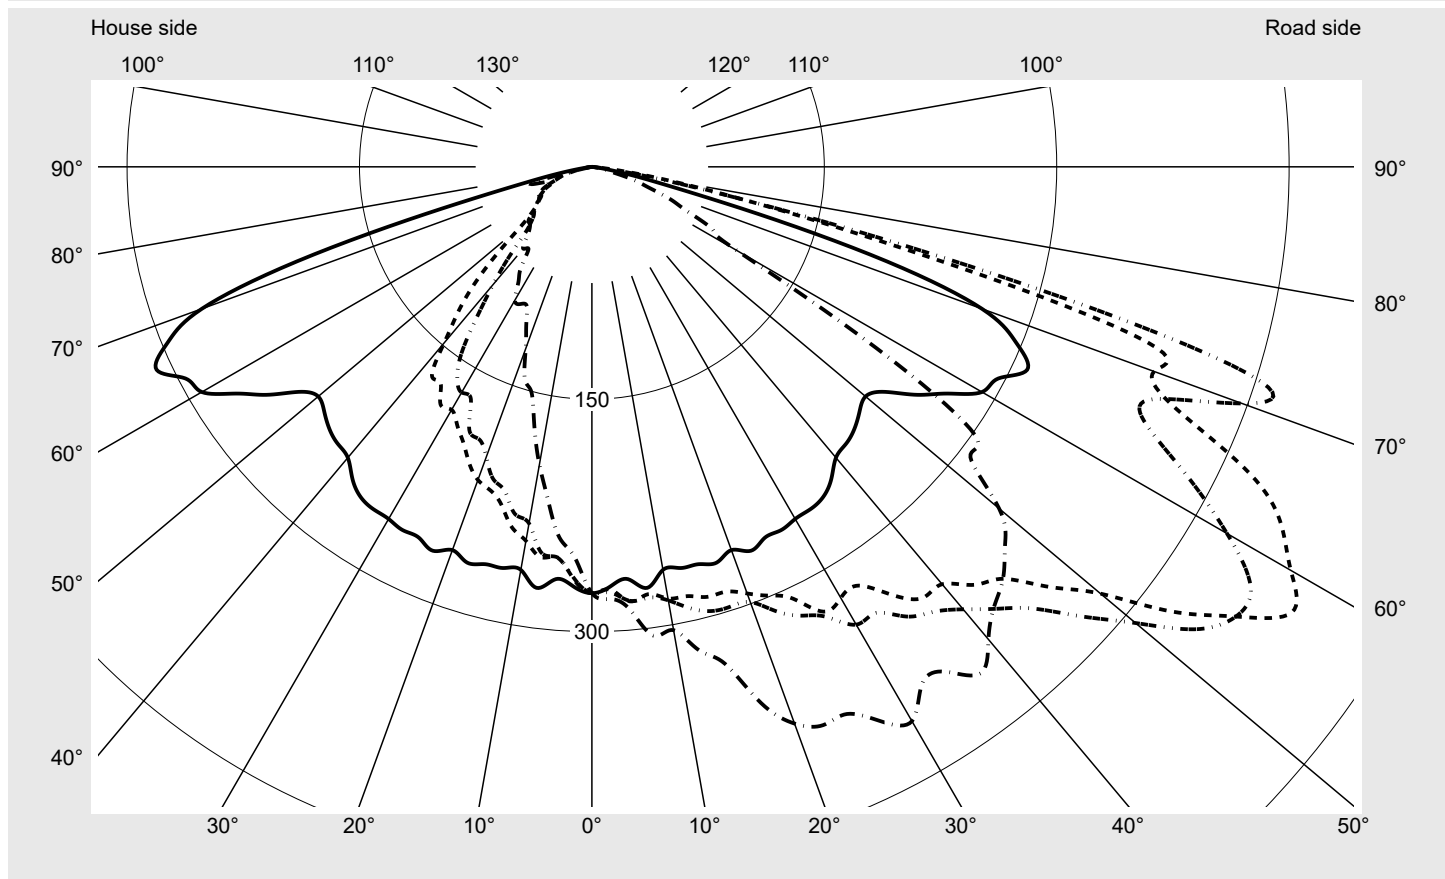

Photometric test report

Family
Streetlight 21 mini LED

Order number: 5XE2E41D08JB
EAN: 4058352725535

LP number
59079_44

Version	post-top or side-entry mounting
Optic	asymmetric, wide distribution (STW1.0a G)
Cover	toughened safety glass
Lamps	LED 4000 K CRI ≥ 70
Controlgear	ECG SITECO iQ
Rated values	Net luminous flux = 11290 lm Power consumption = 71.6 W Luminous efficacy = 157.7 lm/W

serial
documentation
23.08.2022

siteco

Luminous intensity in cd/klm

C180-0

C200-20

C205-25

C270-90

Imax: 535 cd/klm

Luminaire output ratios

Eta	100.0%
Eta 0° - 90°	100.0%
Eta 90° - 180°	0.0%

Luminous intensity class acc. to EN13201-2

Class:	G4
Imax 70°	486.3
Imax 80°	49.2
Imax 90°	0.0
Imax >90°	0.0
Imax >95°	0.0

Measurement conditions

DIN EN 13032 and DIN 5032

Photometric test report

Family Streetlight 21 mini LED	Order number: 5XE2E41D08JB EAN: 4058352725535	LP number 59079_44
--	--	------------------------------

Envelope curve in cd/klm **KMK 57.5°** **KMK 55°** **KMK 52.5°** **KMK 50°** **siteco**