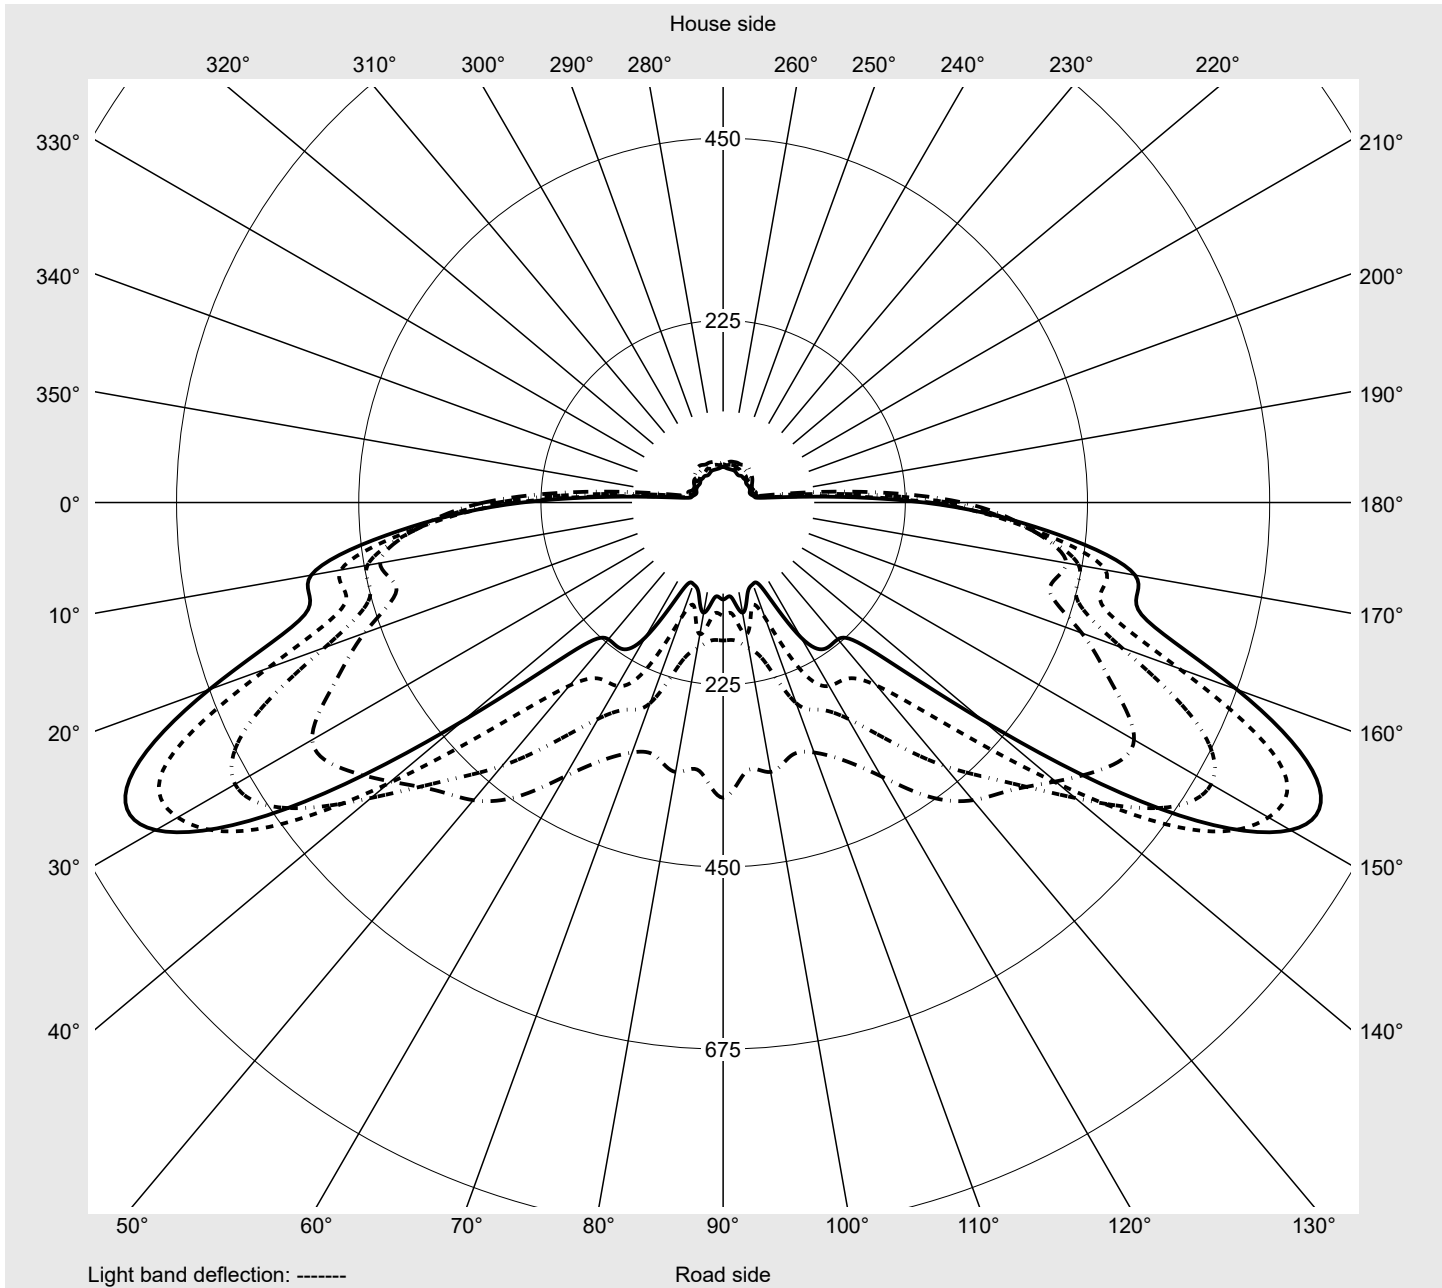

Photometric test report

Family Streetlight 21 mini LED	Order number: 5XE2E41G08HB EAN: 4058352725559	LP number 59077_866
	Version post-top or side-entry mounting Optic asymmetric, wide distribution (STW1.0a) Cover toughened safety glass Lamps LED 4000 K CRI ≥ 70 Controlgear ECG SITECO iQ Rated values Net luminous flux = 9860 lm Power consumption = 70.9 W Luminous efficacy = 139.1 lm/W	serial documentation 12.09.2022

Luminous intensity in cd/klm C180-0 C210-30 C215-35 C270-90 **Imax: 809 cd/klm**

Luminaire output ratios	
Eta	100.0%
Eta 0° - 90°	100.0%
Eta 90° - 180°	0.0%

Luminous intensity class acc. to EN13201-2	
Class:	G4
Imax 70°	498.7
Imax 80°	32.8
Imax 90°	0.0
Imax >90°	0.0
Imax >95°	0.0

Measurement conditions
DIN EN 13032 and DIN 5032

Photometric test report

Family Streetlight 21 mini LED	Order number: 5XE2E41G08HB EAN: 4058352725559	LP number 59077_866
---	--	--------------------------------------

Envelope curve in cd/klm **KMK 62.5°** **KMK 60°** **KMK 57.5°** **KMK 55°** **siteco**

Photometric test report

Family Streetlight 21 mini LED	Order number: 5XE2E41G08HB EAN: 4058352725559	LP number 59077_866
Table of values for luminous intensities		Maximum luminous intensity