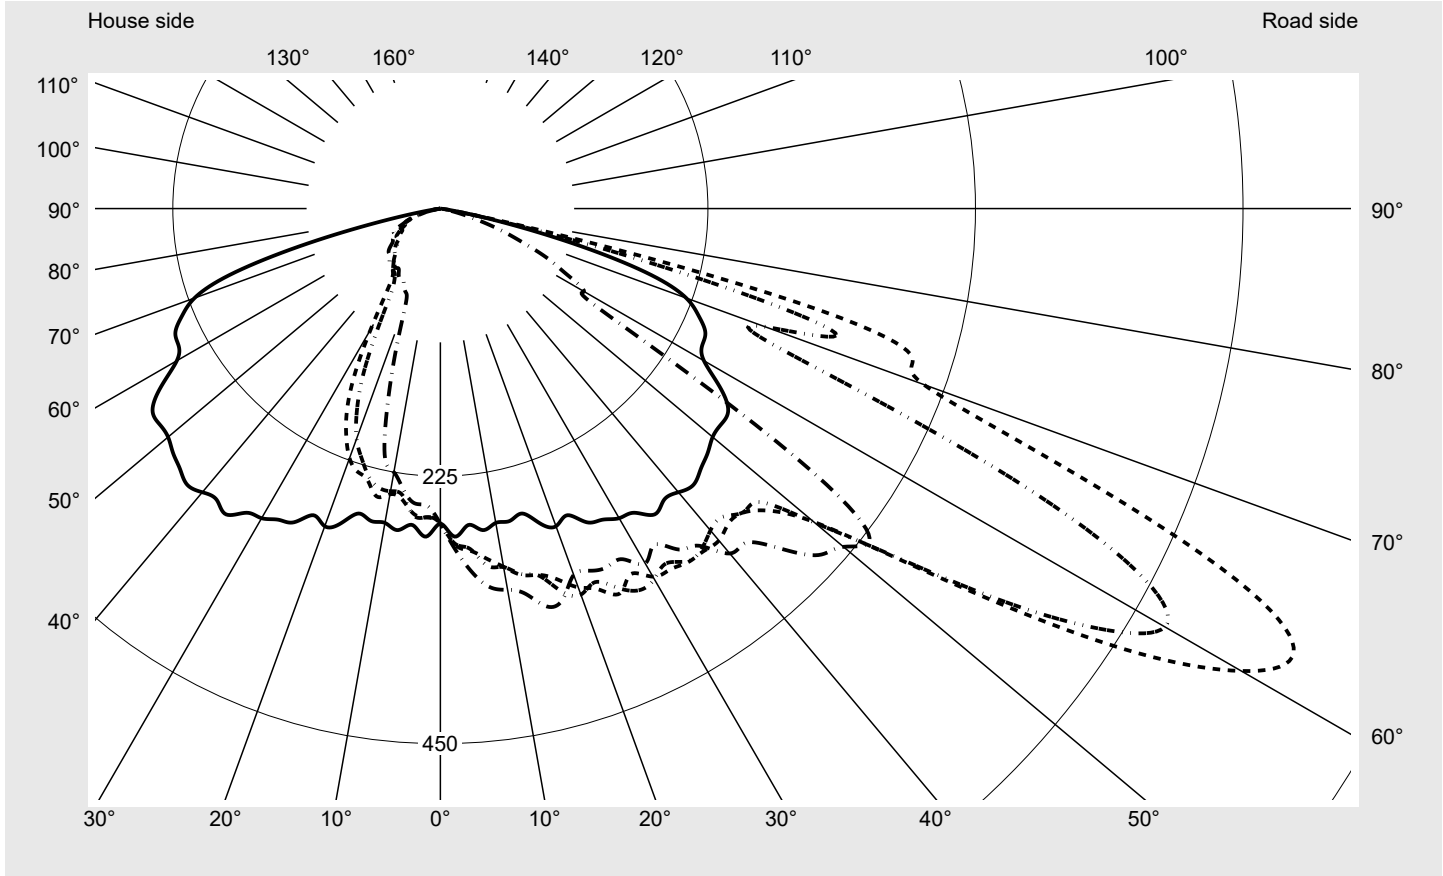

Photometric test report

Family Streetlight 21 mini LED	Order number: 5XE2E41G08HB EAN: 4058352725559	LP number 59077_866
	Version post-top or side-entry mounting Optic asymmetric, wide distribution (STW1.0a) Cover toughened safety glass Lamps LED 4000 K CRI ≥ 70 Controlgear ECG SITECO iQ Rated values Net luminous flux = 9860 lm Power consumption = 70.9 W Luminous efficacy = 139.1 lm/W	serial documentation 12.09.2022

Luminous intensity in cd/klm C180-0 C210-30 C215-35 C270-90 **Imax: 809 cd/klm**

Luminaire output ratios	
Eta	100.0%
Eta 0° - 90°	100.0%
Eta 90° - 180°	0.0%

Luminous intensity class acc. to EN13201-2	
Class:	G4
Imax 70°	498.7
Imax 80°	32.8
Imax 90°	0.0
Imax >90°	0.0
Imax >95°	0.0

Measurement conditions
DIN EN 13032 and DIN 5032

Photometric test report

Family Streetlight 21 mini LED	Order number: 5XE2E41G08HB EAN: 4058352725559	LP number 59077_866
---	--	--------------------------------------

Envelope curve in cd/klm **KMK 62.5°** **KMK 60°** **KMK 57.5°** **KMK 55°** **siteco**

Photometric test report

Family Streetlight 21 mini LED	Order number: 5XE2E41G08HB EAN: 4058352725559	LP number 59077_866
Table of values for luminous intensities		Maximum luminous intensity