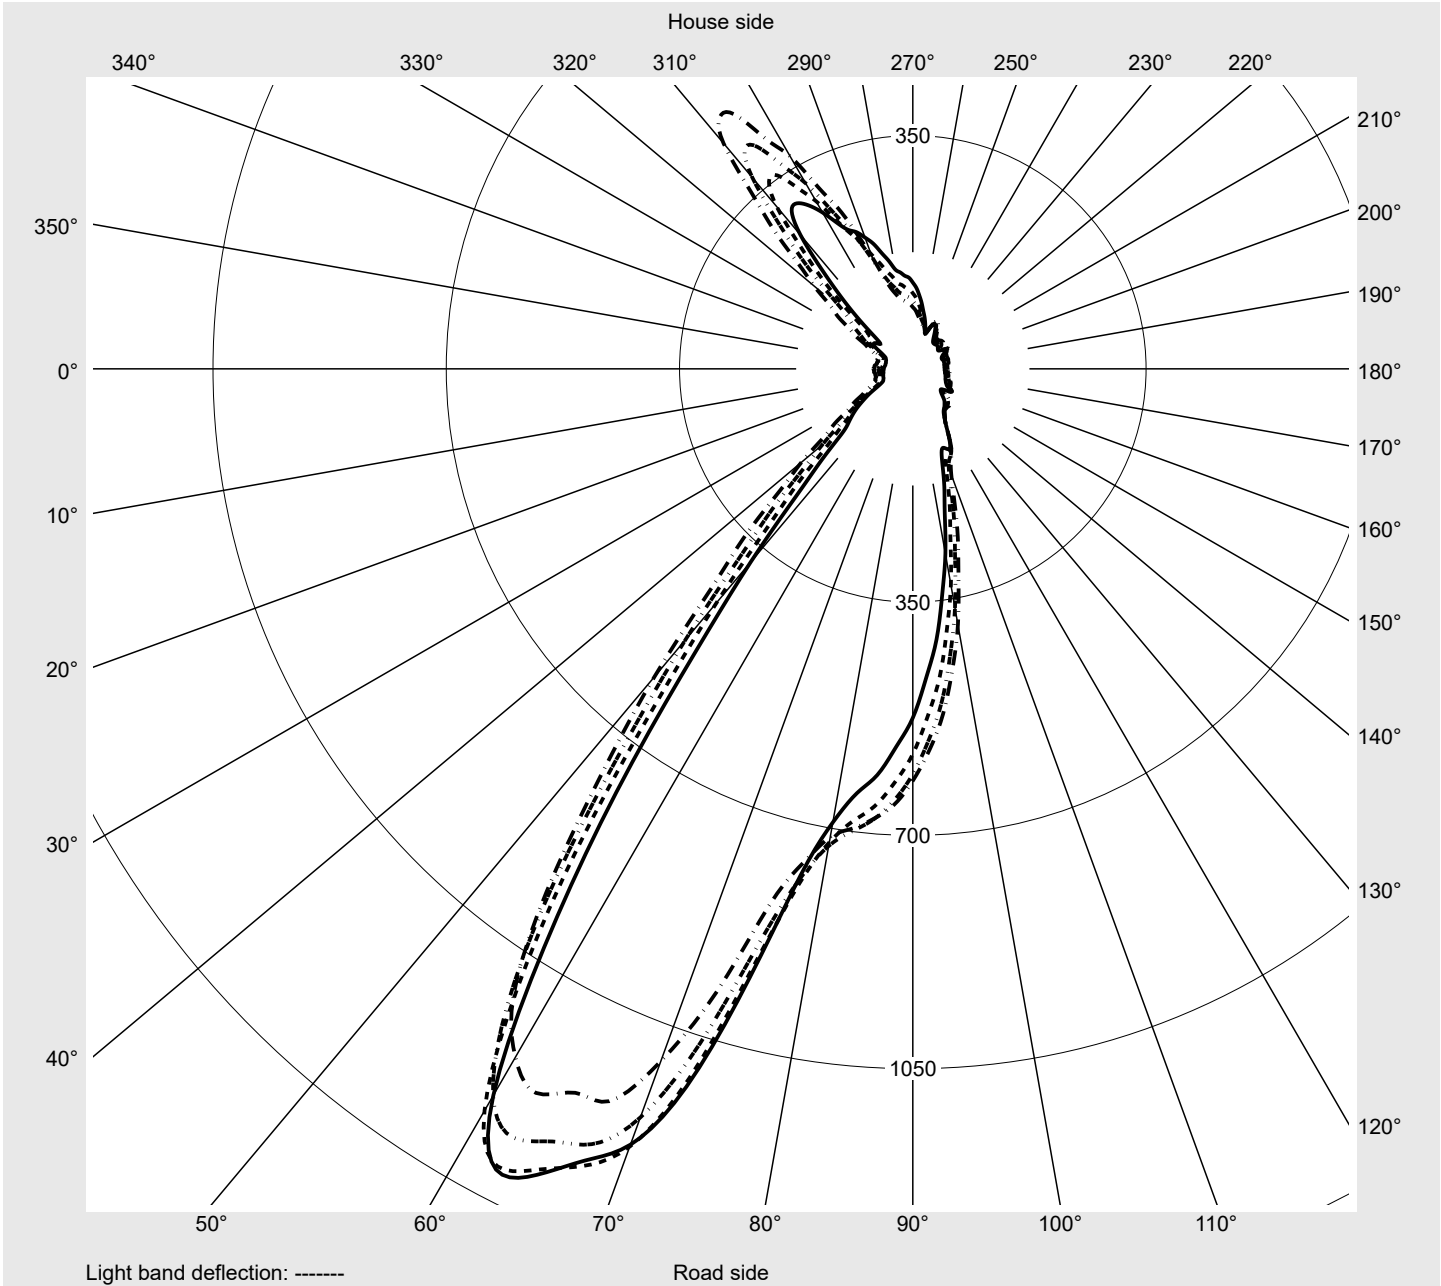

Photometric test report

Family Streetlight 21 mini LED	Order number: 5XE2G31G08HB EAN: 4058352725795	LP number 59111_322
	Version post-top or side-entry mounting Optic pedestrian crossing, asymmetric right distribution (PC-R) Cover toughened safety glass Lamps LED 3000 K CRI ≥ 70 Controlgear ECG SITECO iQ Rated values Net luminous flux = 8620 lm Power consumption = 70.9 W Luminous efficacy = 121.6 lm/W	serial documentation 12.09.2022

Class:	G3
Imax 70°	751.7
Imax 80°	80.9
Imax 90°	0.0
Imax >90°	0.0
Imax >95°	0.0

Measurement conditions

DIN EN 13032 and DIN 5032

Photometric test report

Family Streetlight 21 mini LED	Order number: 5XE2G31G08HB EAN: 4058352725795	LP number 59111_322
--	--	-------------------------------

Envelope curve in cd/klm **KMK 60°** **KMK 59°** **KMK 58°** **KMK 57°** **siteco**

Photometric test report

Family Streetlight 21 mini LED	Order number: 5XE2G31G08HB EAN: 4058352725795	LP number 59111_322
Table of values for luminous intensities		Maximum luminous intensity
		siteco