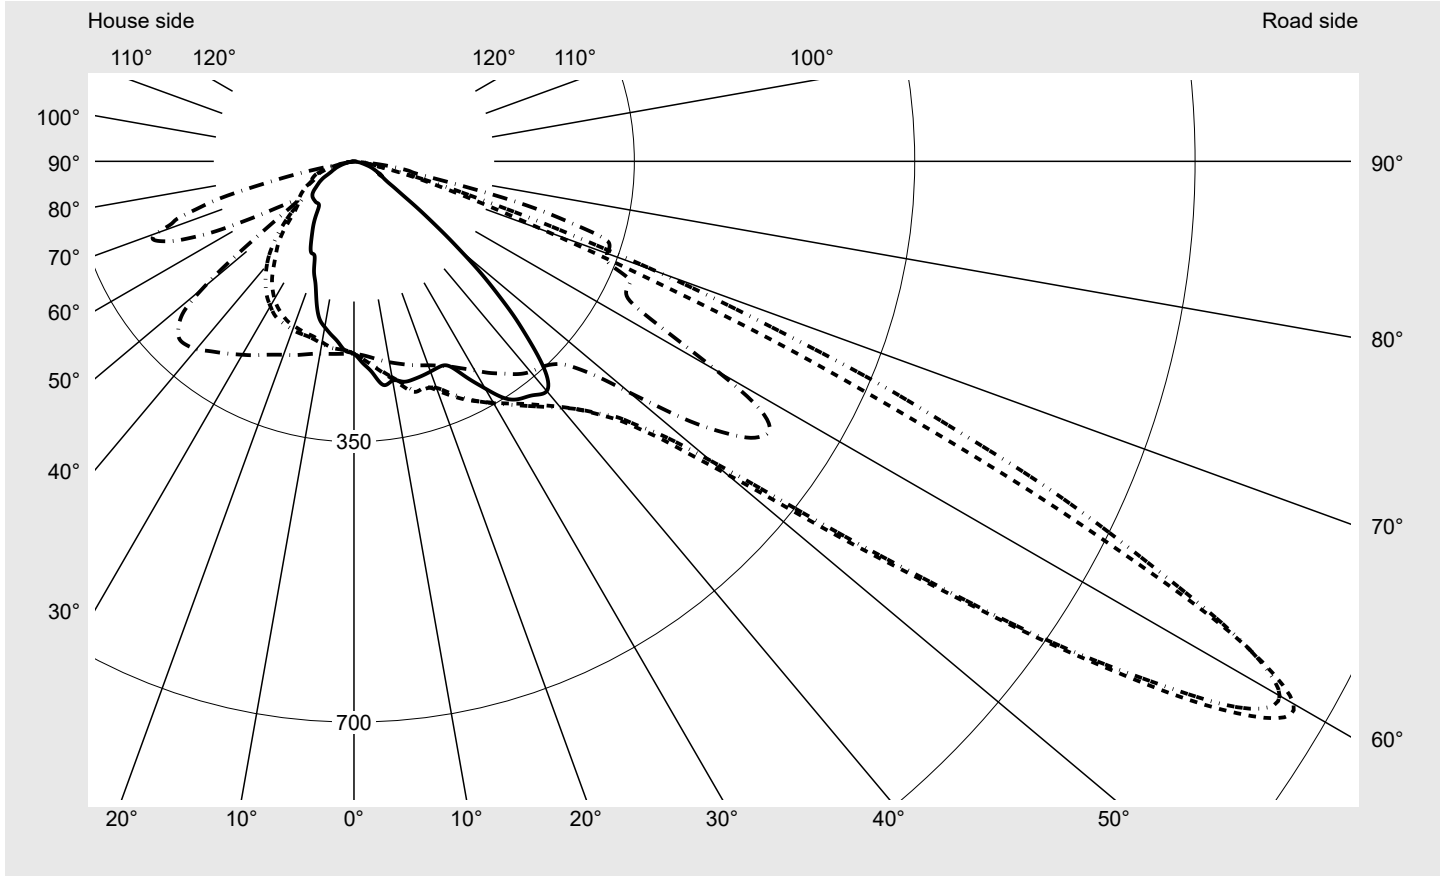

Photometric test report

Family Streetlight 21 mini LED	Order number: 5XE2G31G08HB EAN: 4058352725795	LP number 59111_322
	Version post-top or side-entry mounting Optic pedestrian crossing, asymmetric right distribution (PC-R) Cover toughened safety glass Lamps LED 3000 K CRI ≥ 70 Controlgear ECG SITECO iQ Rated values Net luminous flux = 8620 lm Power consumption = 70.9 W Luminous efficacy = 121.6 lm/W	serial documentation 12.09.2022

Luminous intensity in cd/klm C180-0 C242-5-62,5 C245-65 C270-90 **Imax: 1354 cd/klm**

Luminaire output ratios

Eta	100.0%
Eta 0° - 90°	100.0%
Eta 90° - 180°	0.0%

Luminous intensity class acc. to EN13201-2

Class:	G3
Imax 70°	751.7
Imax 80°	80.9
Imax 90°	0.0
Imax >90°	0.0
Imax >95°	0.0

Measurement conditions

DIN EN 13032 and DIN 5032

Photometric test report

Family Streetlight 21 mini LED	Order number: 5XE2G31G08HB EAN: 4058352725795	LP number 59111_322
--	--	-------------------------------

Envelope curve in cd/klm **KMK 60°** **KMK 59°** **KMK 58°** **KMK 57°** **siteco**

Photometric test report

Family Streetlight 21 mini LED	Order number: 5XE2G31G08HB EAN: 4058352725795	LP number 59111_322
Table of values for luminous intensities		Maximum luminous intensity
		siteco