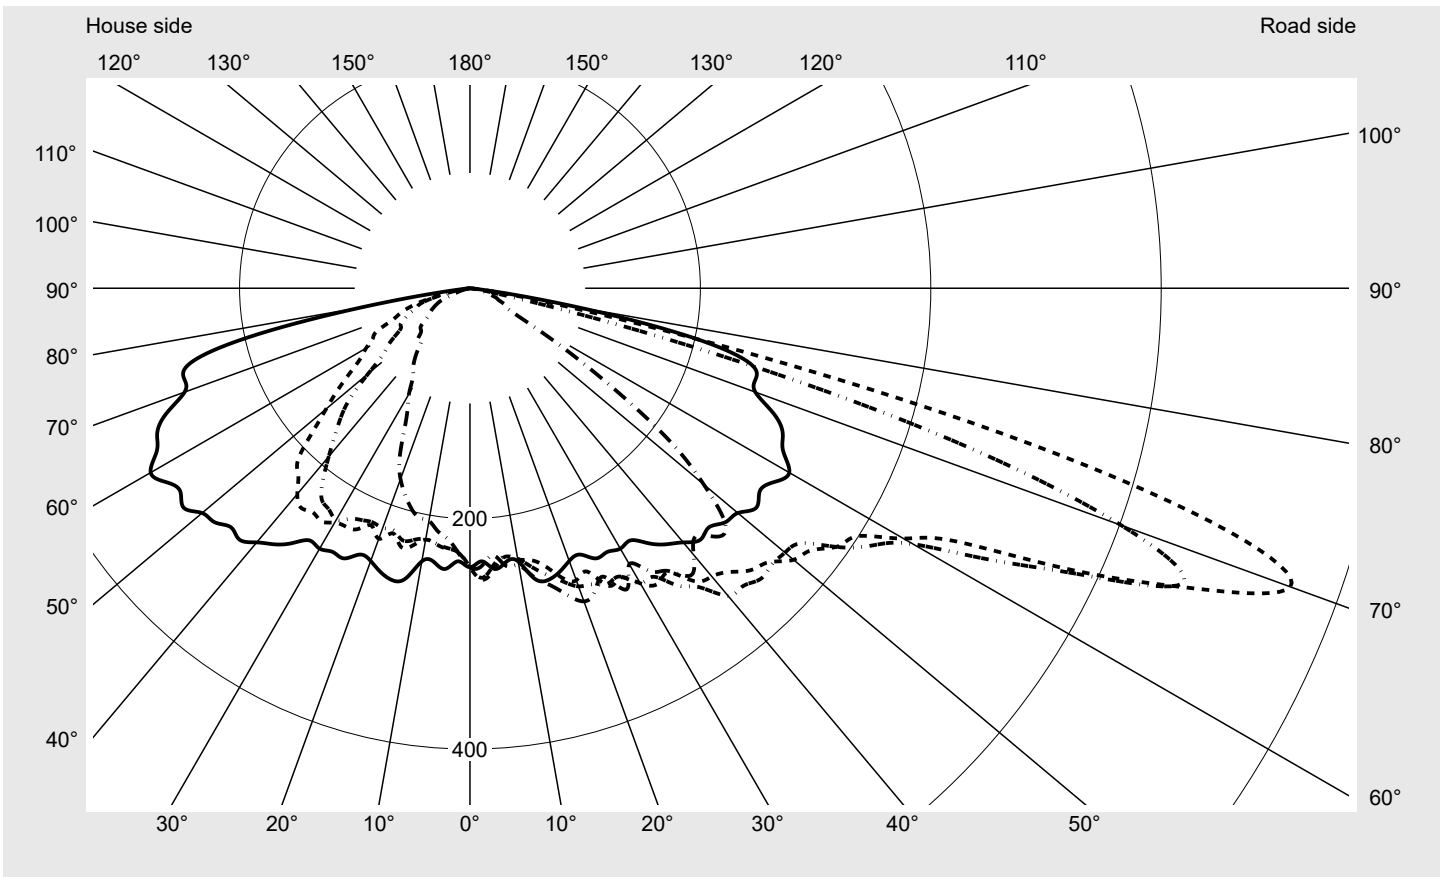

Photometric test report

Family
Streetlight 21 midi LED

Order number: 5XE3D31G08MB
EAN: 4058352643594

LP number
59076_379

Version	post-top or side-entry mounting
Optic	asymmetric, wide distribution (ST1.0a)
Cover	toughened safety glass
Lamps	LED 3000 K CRI ≥ 70
Controlgear	ECG SITECO iQ
Rated values	Net luminous flux = 19500 lm Power consumption = 146.7 W Luminous efficacy = 132.9 lm/W

serial
documentation
15.07.2022

siteco

Luminous intensity in cd/klm

C180-0

C205-25

C210-30

C270-90

Imax: 758 cd/klm

Luminaire output ratios

Eta	100.0%
Eta 0° - 90°	100.0%
Eta 90° - 180°	0.0%

Luminous intensity class acc. to EN13201-2

Class:	G3
Imax 70°	757.8
Imax 80°	95.1
Imax 90°	0.0
Imax >90°	0.0
Imax >95°	0.0

Measurement conditions

DIN EN 13032 and DIN 5032

Photometric test report

Family Streetlight 21 midi LED	Order number: 5XE3D31G08MB EAN: 4058352643594	LP number 59076_379
--	--	--------------------------------------

Envelope curve in cd/klm **KMK 70°** **KMK 67.5°** **KMK 65°** **KMK 62.5°** **siteco**