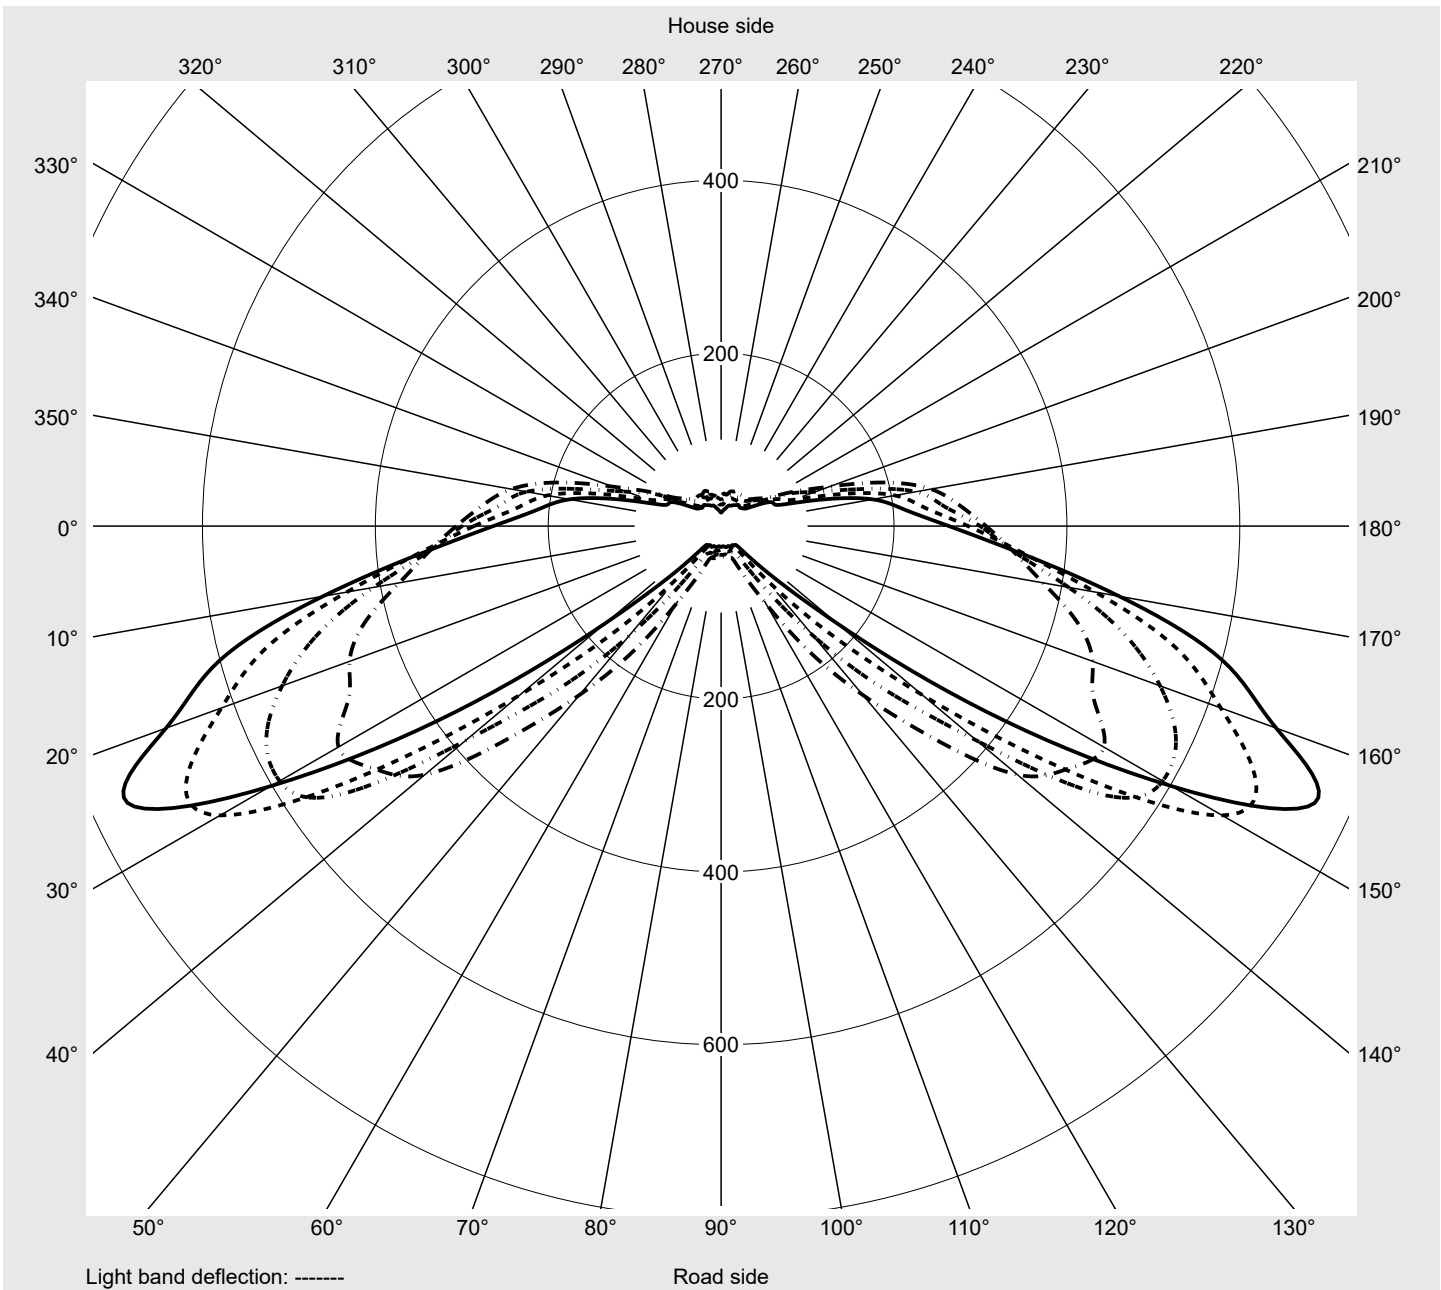

Photometric test report

Family
Streetlight 21 midi LED

Order number: 5XE3D31G08MB
EAN: 4058352643594

LP number
59076_379

Version	post-top or side-entry mounting
Optic	asymmetric, wide distribution (ST1.0a)
Cover	toughened safety glass
Lamps	LED 3000 K CRI ≥ 70
Controlgear	ECG SITECO iQ
Rated values	Net luminous flux = 19500 lm Power consumption = 146.7 W Luminous efficacy = 132.9 lm/W

serial
documentation
15.07.2022

siteco

Luminous intensity in cd/klm

C180-0

C205-25

C210-30

C270-90

Imax: 758 cd/klm

Luminaire output ratios

Eta	100.0%
Eta 0° - 90°	100.0%
Eta 90° - 180°	0.0%

Luminous intensity class acc. to EN13201-2

Class:	G3
Imax 70°	757.8
Imax 80°	95.1
Imax 90°	0.0
Imax >90°	0.0
Imax >95°	0.0

Measurement conditions

DIN EN 13032 and DIN 5032

Photometric test report

Family Streetlight 21 midi LED	Order number: 5XE3D31G08MB EAN: 4058352643594	LP number 59076_379
--	--	--------------------------------------

Envelope curve in cd/klm **KMK 70°** **KMK 67.5°** **KMK 65°** **KMK 62.5°** **siteco**