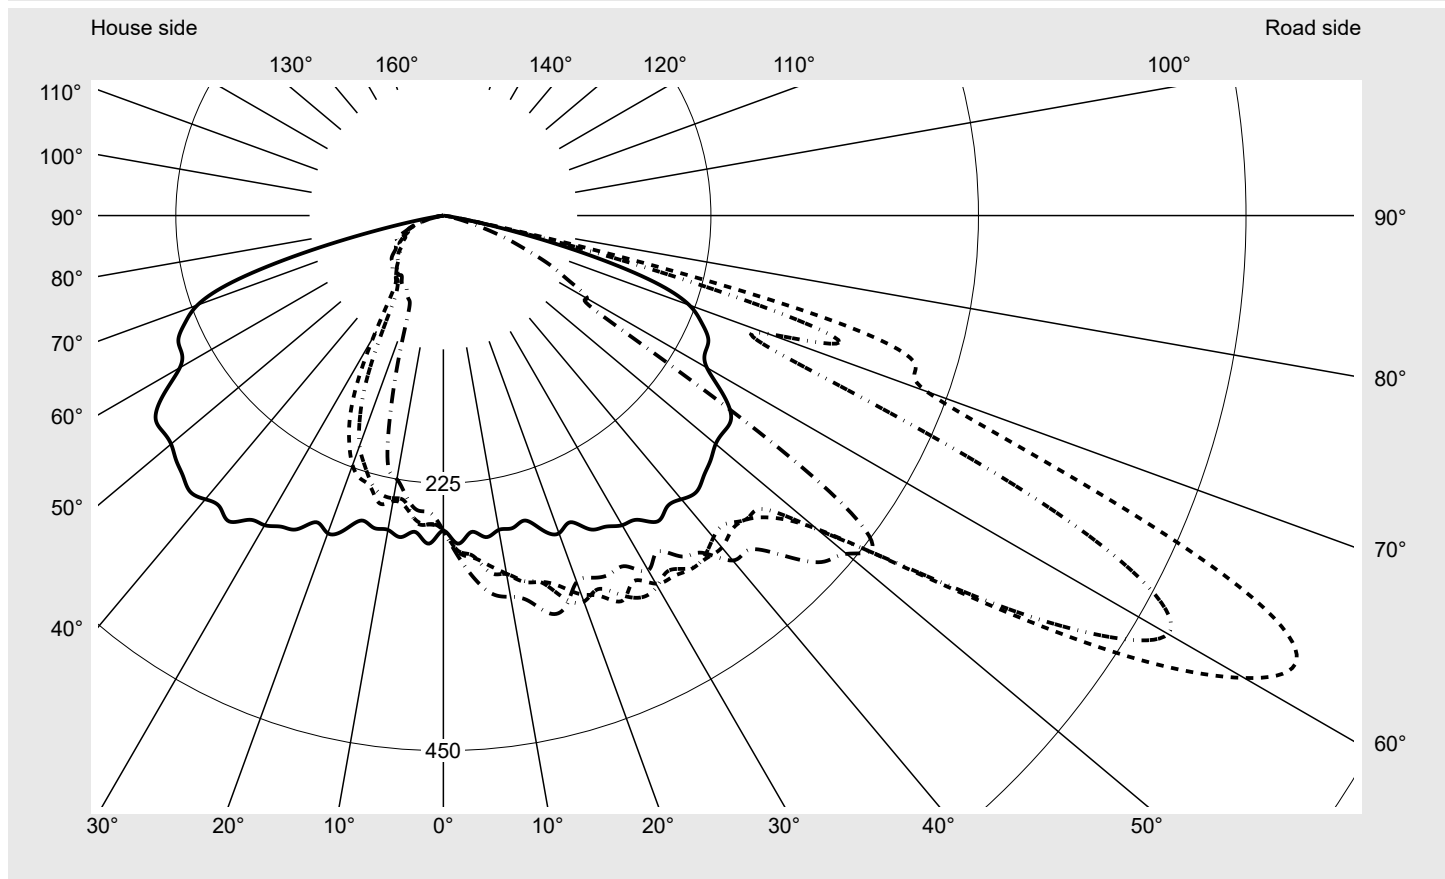

Photometric test report

Family
Streetlight 21 midi LED

Order number: 5XE3E41D08MB
EAN: 4058352728710

LP number
59077_348

Version post-top or side-entry mounting
Optic asymmetric, wide distribution (STW1.0a)
Cover toughened safety glass
Lamps LED 4000 K | CRI ≥ 70
Controlgear ECG SITECO iQ
Rated values Net luminous flux = 20360 lm
 Power consumption = 146.7 W
 Luminous efficacy = 138.8 lm/W

serial
documentation
15.07.2022

siteco

Luminous intensity in cd/klm

C180-0

C210-30

C215-35

C270-90

Imax: 809 cd/klm

Luminaire output ratios

Eta	100.0%
Eta 0° - 90°	100.0%
Eta 90° - 180°	0.0%

Luminous intensity class acc. to EN13201-2

Class:	G4
Imax 70°	498.7
Imax 80°	32.8
Imax 90°	0.0
Imax >90°	0.0
Imax >95°	0.0

Measurement conditions