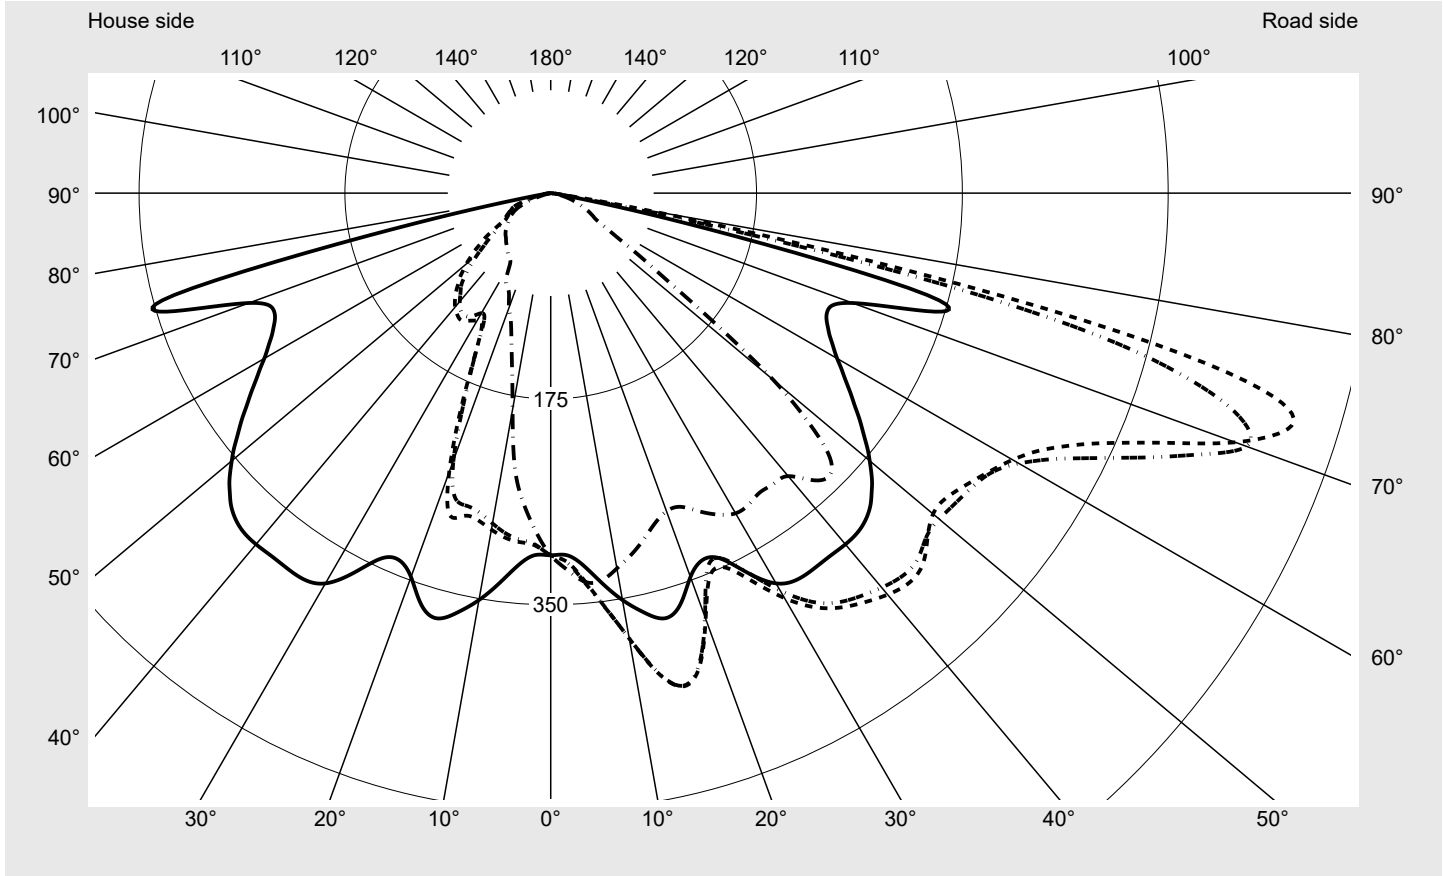

Photometric test report

Family Streetlight 21 micro LED	Order number: 5XE1B31D08CB EAN: 4058352739495	LP number 59065_1098
	Version post-top or side-entry mounting Optic asymmetric, wide distribution (ST0.5a) Cover toughened safety glass Lamps LED 3000 K CRI ≥ 70 Controlgear ECG SITECO iQ Rated values Net luminous flux = 2870 lm Power consumption = 19.4 W Luminous efficacy = 147.9 lm/W	serial documentation 16.05.2023

Luminous intensity in cd/klm C180-0 C205-25 C207,5-27,5 C270-90 **Imax: 661 cd/klm**

Luminaire output ratios	
Eta	100.0%
Eta 0° - 90°	100.0%
Eta 90° - 180°	0.0%

Luminous intensity class acc. to EN13201-2	
Class:	G3
Imax 70°	629.6
Imax 80°	99.6
Imax 90°	0.0
Imax >90°	0.0
Imax >95°	0.0

Envelope curve in cd/klm **KMK 73°** **KMK 72°** **KMK 71°** **KMK 70°** **siteco**

Photometric test report

Family Streetlight 21 micro LED	Order number: 5XE1B31D08CB EAN: 4058352739495	LP number 59065_1098
Table of values for luminous intensities		Maximum luminous intensity
		siteco