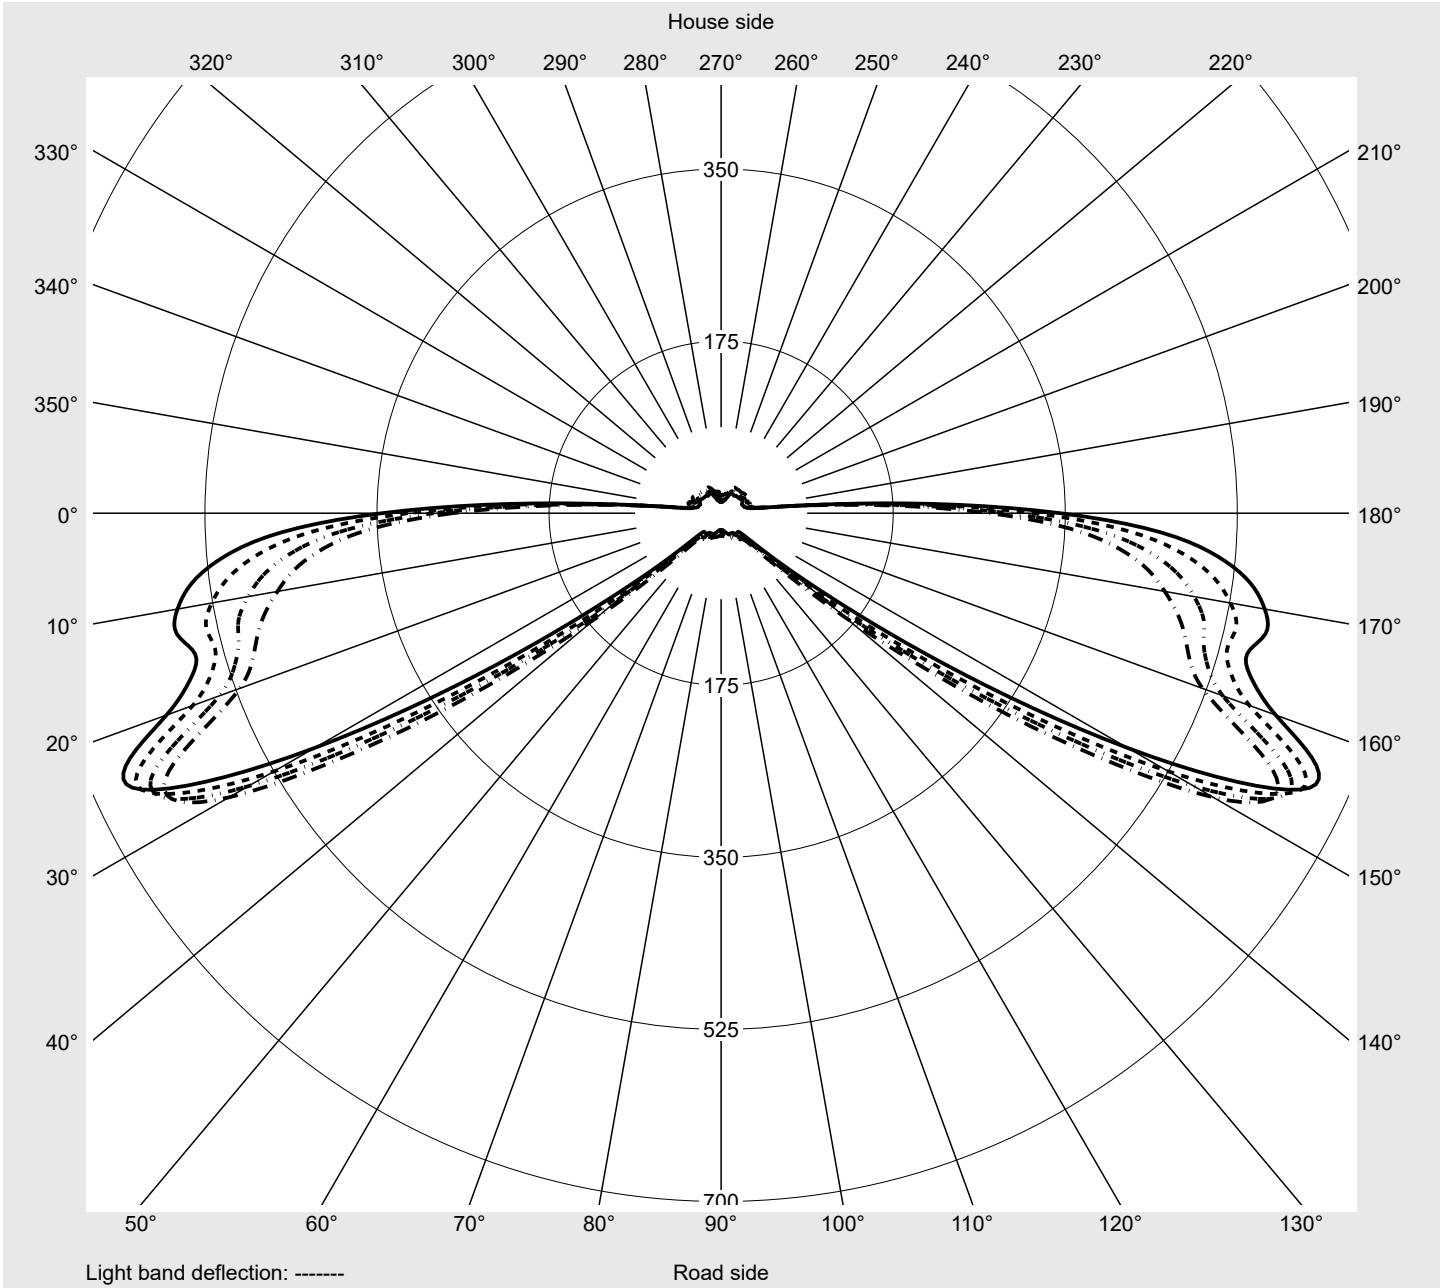

Photometric test report

Family Streetlight 21 micro LED	Order number: 5XE1B31D08CB EAN: 4058352739495	LP number 59065_1098
	Version post-top or side-entry mounting Optic asymmetric, wide distribution (ST0.5a) Cover toughened safety glass Lamps LED 3000 K CRI ≥ 70 Controlgear ECG SITECO iQ Rated values Net luminous flux = 2870 lm Power consumption = 19.4 W Luminous efficacy = 147.9 lm/W	serial documentation 16.05.2023

Luminous intensity in cd/klm C180-0 C205-25 C207,5-27,5 C270-90 **Imax: 661 cd/klm**

Luminaire output ratios	
Eta	100.0%
Eta 0° - 90°	100.0%
Eta 90° - 180°	0.0%

Luminous intensity class acc. to EN13201-2	
Class:	G3
Imax 70°	629.6
Imax 80°	99.6
Imax 90°	0.0
Imax >90°	0.0
Imax >95°	0.0

Measurement conditions
DIN EN 13032 and DIN 5032

Photometric test report

Family Streetlight 21 micro LED	Order number: 5XE1B31D08CB EAN: 4058352739495	LP number 59065_1098
---	--	--------------------------------

Envelope curve in cd/klm **KMK 73°** **KMK 72°** **KMK 71°** **KMK 70°** **siteco**

Photometric test report

Family Streetlight 21 micro LED	Order number: 5XE1B31D08CB EAN: 4058352739495	LP number 59065_1098
Table of values for luminous intensities		Maximum luminous intensity
		siteco