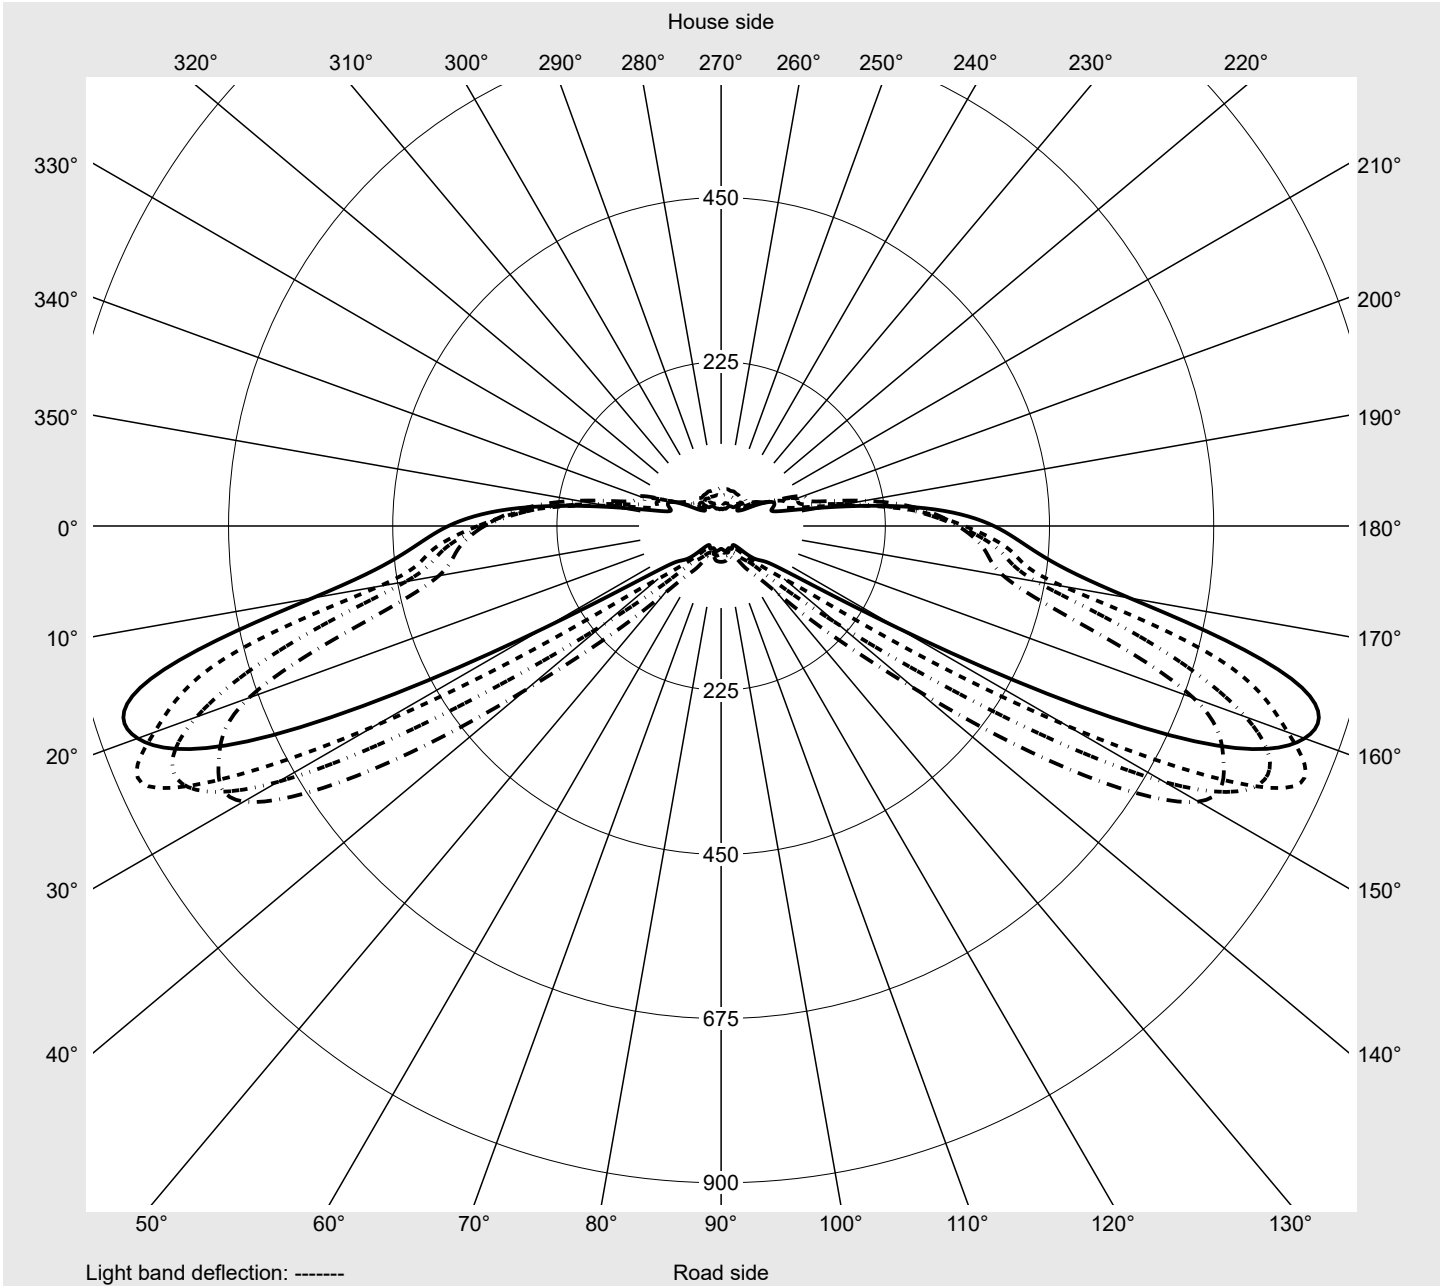

Photometric test report

Family Streetlight 21 micro LED	Order number: 5XE1C61G08CB EAN: 4058352739877	LP number 59081_1118
	Version post-top or side-entry mounting Optic asymmetric, wide distribution (ST0.8a) Cover toughened safety glass Lamps LED 2700 K CRI ≥ 70 Controlgear ECG SITECO iQ Rated values Net luminous flux = 2570 lm Power consumption = 19.4 W Luminous efficacy = 132.5 lm/W	serial documentation 16.05.2023

Luminous intensity in cd/klm
C180-0
C200-20
C205-25
C270-90
Imax: 851 cd/klm

Luminaire output ratios	
Eta	100.0%
Eta 0° - 90°	100.0%
Eta 90° - 180°	0.0%
Measurement conditions	
DIN EN 13032 and DIN 5032	

Luminous intensity class acc. to EN13201-2	
Class:	G3
Imax 70°	826.1
Imax 80°	99.6
Imax 90°	0.0
Imax >90°	0.0
Imax >95°	0.0

Photometric test report

Family Streetlight 21 micro LED	Order number: 5XE1C61G08CB EAN: 4058352739877	LP number 59081_1118
---	--	--------------------------------

Envelope curve in cd/klm **KMK 67.5°** **KMK 65°** **KMK 62.5°** **KMK 60°** **siteco**

Photometric test report

Family Streetlight 21 micro LED	Order number: 5XE1C61G08CB EAN: 4058352739877	LP number 59081_1118
Table of values for luminous intensities		Maximum luminous intensity
		siteco