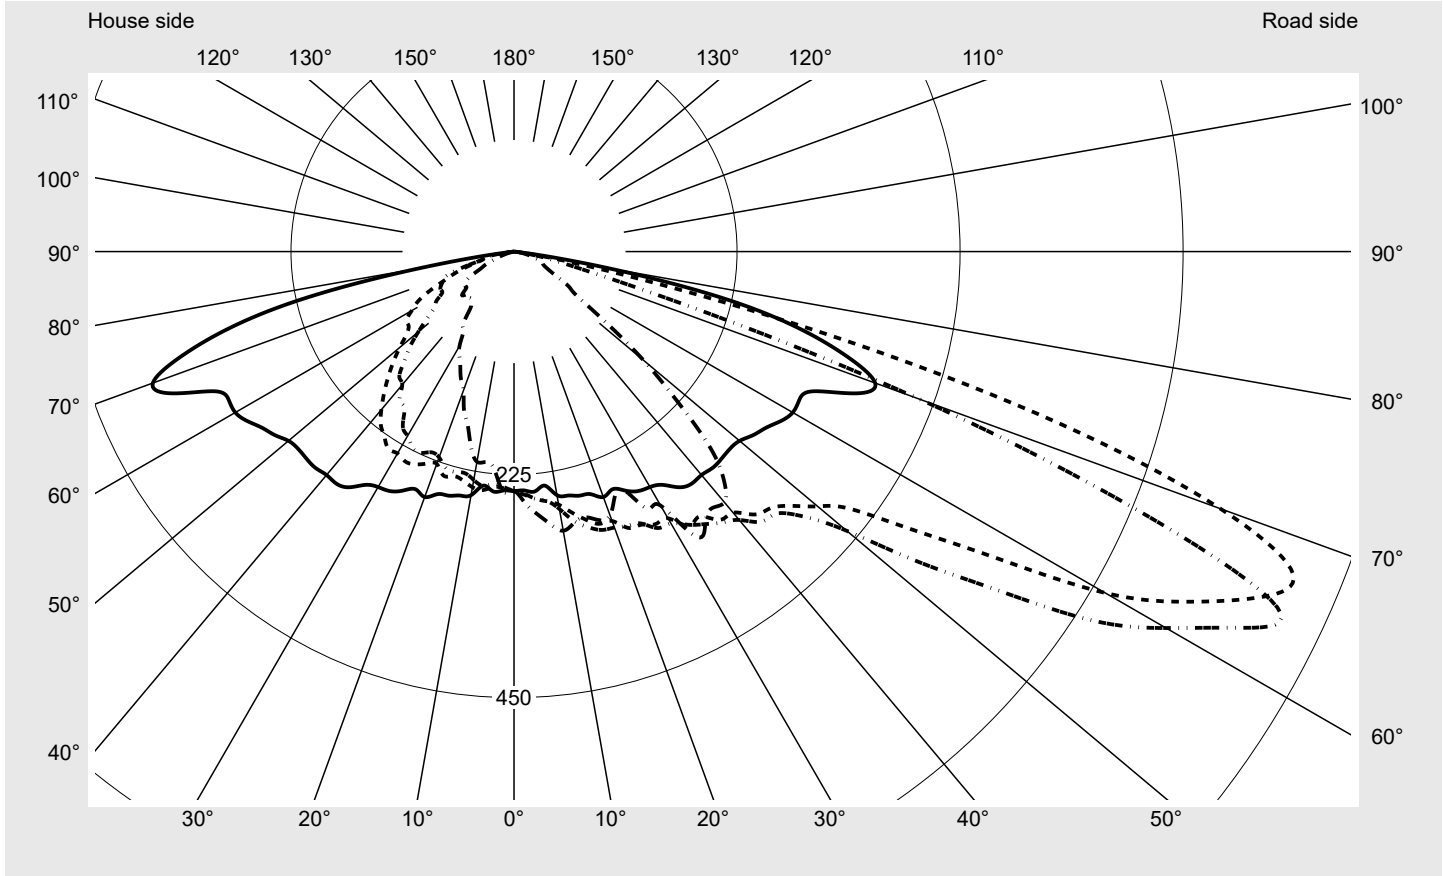

Photometric test report

Family Streetlight 21 micro LED	Order number: 5XE1C61G08CB EAN: 4058352739877	LP number 59081_1118
	Version post-top or side-entry mounting Optic asymmetric, wide distribution (ST0.8a) Cover toughened safety glass Lamps LED 2700 K CRI ≥ 70 Controlgear ECG SITECO iQ Rated values Net luminous flux = 2570 lm Power consumption = 19.4 W Luminous efficacy = 132.5 lm/W	serial documentation 16.05.2023

Luminous intensity in cd/klm
C180-0
C200-20
C205-25
C270-90
Imax: 851 cd/klm

Luminaire output ratios	
Eta	100.0%
Eta 0° - 90°	100.0%
Eta 90° - 180°	0.0%
Measurement conditions	
DIN EN 13032 and DIN 5032	

Luminous intensity class acc. to EN13201-2	
Class:	G3
Imax 70°	826.1
Imax 80°	99.6
Imax 90°	0.0
Imax >90°	0.0
Imax >95°	0.0

Photometric test report

Family Streetlight 21 micro LED	Order number: 5XE1C61G08CB EAN: 4058352739877	LP number 59081_1118
---	--	--------------------------------

Envelope curve in cd/klm **KMK 67.5°** **KMK 65°** **KMK 62.5°** **KMK 60°** **siteco**

Photometric test report

Family Streetlight 21 micro LED	Order number: 5XE1C61G08CB EAN: 4058352739877	LP number 59081_1118
Table of values for luminous intensities		Maximum luminous intensity
		siteco